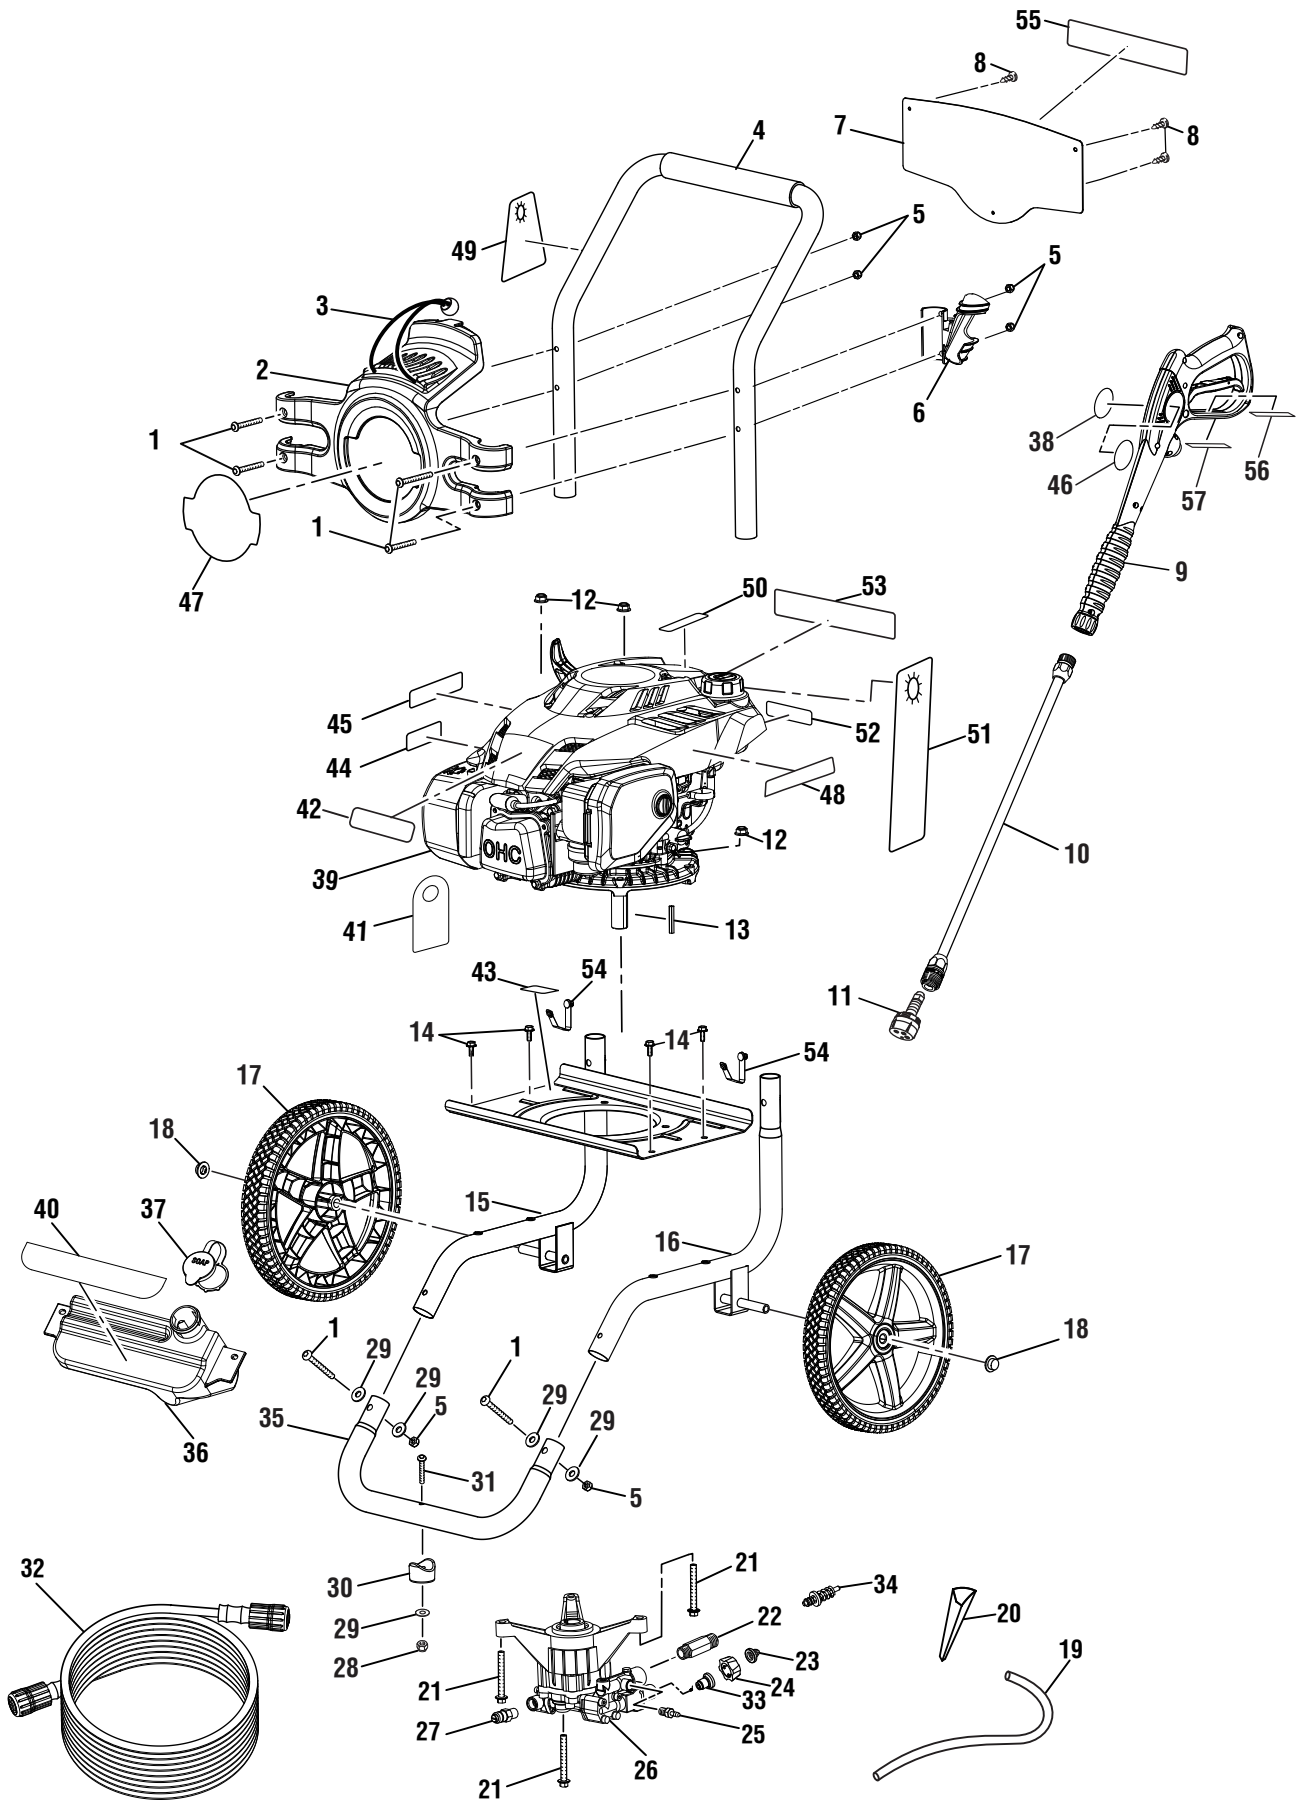

POWER STROKE PRESSURE WASHER MODEL NO. PS80960

POWER STROKE PRESSURE WASHER MODEL NO. PS80960

The model number will be found on a label attached to the engine plate. Always mention the model number in all correspondence regarding your **PRESSURE WASHER** or when ordering replacement parts.

KEY PART NO. NUMBER DESCRIPTION	QTY	KEY PART NO. NUMBER DESCRIPTION	QTY
1 661503015 Screw (M6 x 48 mm, T30 Torx Hd.)	6	30 570554002 Wear Pad	1
2 310673016 Hose and Nozzle Holder Assembly	1	31 661501001 Screw (1/4-20 x 1.85 in., T30 Torx Hd.)	1
3 900333015 Wire Tie.....	1	32 308835006 Hose (25 ft.)	1
4 308638042 Handle w/Foam	1	33 642058001 Spindle.....	1
5 678610006 Lock Nut (M6)	6	34 310924003 Unloader Valve Assembly.....	1
6 519313009 Wand Holder.....	1	35 310742011 Front Frame (Inc. Keys 28-31).....	1
7 524408025 Instruction Panel.....	1	36 580875008 Soap Tank.....	1
8 660923016 Screw (#6-20 x 3/8 in.)	3	37 310650004 Soap Tank Cap	1
9 308760019 Trigger Handle Assembly (Inc. Keys 46 & 56).....	1	38 940786025 Trigger Handle Logo Label	1
10 308506006 Spray Wand Assembly	1	39 Note A Engine (Subaru EA190).....	1
11 310448006 Nozzle.....	1	40 941608010 Soap Dilution Label	1
12 678774002 Flange Nut (M8 x 1.25)	3	41 940889002 Dipstick Hang tag	1
13 678041006 Output Shaft Key (35 mm).....	1	42 940608010 Subaru Label	1
14 661505020 Bolt (M6 x 16 mm, Flange Hex Hd.).....	4	43 940871002 Engine Oil Fill Label	1
15 310703012 Main Frame Assembly (Inc. Key 54).....	1	44 940947006 Combustion Label	1
16 310704013 Main Frame Assembly (Inc. Key 54).....	1	45 940680040 Hot Surface Label.....	1
17 308451053 Wheel.....	2	46 940654084 Trigger Handle Warning Label (Eng).....	1
18 679957001 Push Cap Nut (1/2 in.)	2	47 940779125 Performance Label	1
19 570728006 Chemical Siphon Tube	1	48 941088022 Engine Control Label	1
20 519314001 Funnel.....	1	49 941609001 5- In- 1 Nozzle Hangtag	1
21 660962003 Bolt (M8 x 60 mm, Flange Hd.).....	3	50 940873007 E85 Label.....	1
22 308862003 Outlet Tube	1	51 940473011 Danger Hangtag	1
23 308662001 Filter Screen	1	52 940899003 Gas Only Label	1
24 310993003 Collar	1	53 940971069 Danger Label	1
25 308452002 Detergent Suction Kit	1	54 308421004 Handle Spring Clip	2
26 308653059 Pump	1	55 941486002 Inquiries Label	1
27 678169004 Thermal Release Valve	1	56 940786020 Trigger Handle Rating Label	1
28 678016006 Lock Nut (1/4-20).....	1	57 940654228 Trigger Handle Warning Label (Fr/Sp).....	1
29 638128004 Washer (1/4 in.).....	5		

Not Shown:

- 990000934 Operator's Manual
- 990000935 Quick Start Guide

NOTE A: OWT Industries, Inc., will not provide engines as replacement parts. Engines are covered through the engine manufacturer's warranty. Consult the accompanying engine manual or contact our service department for assistance.