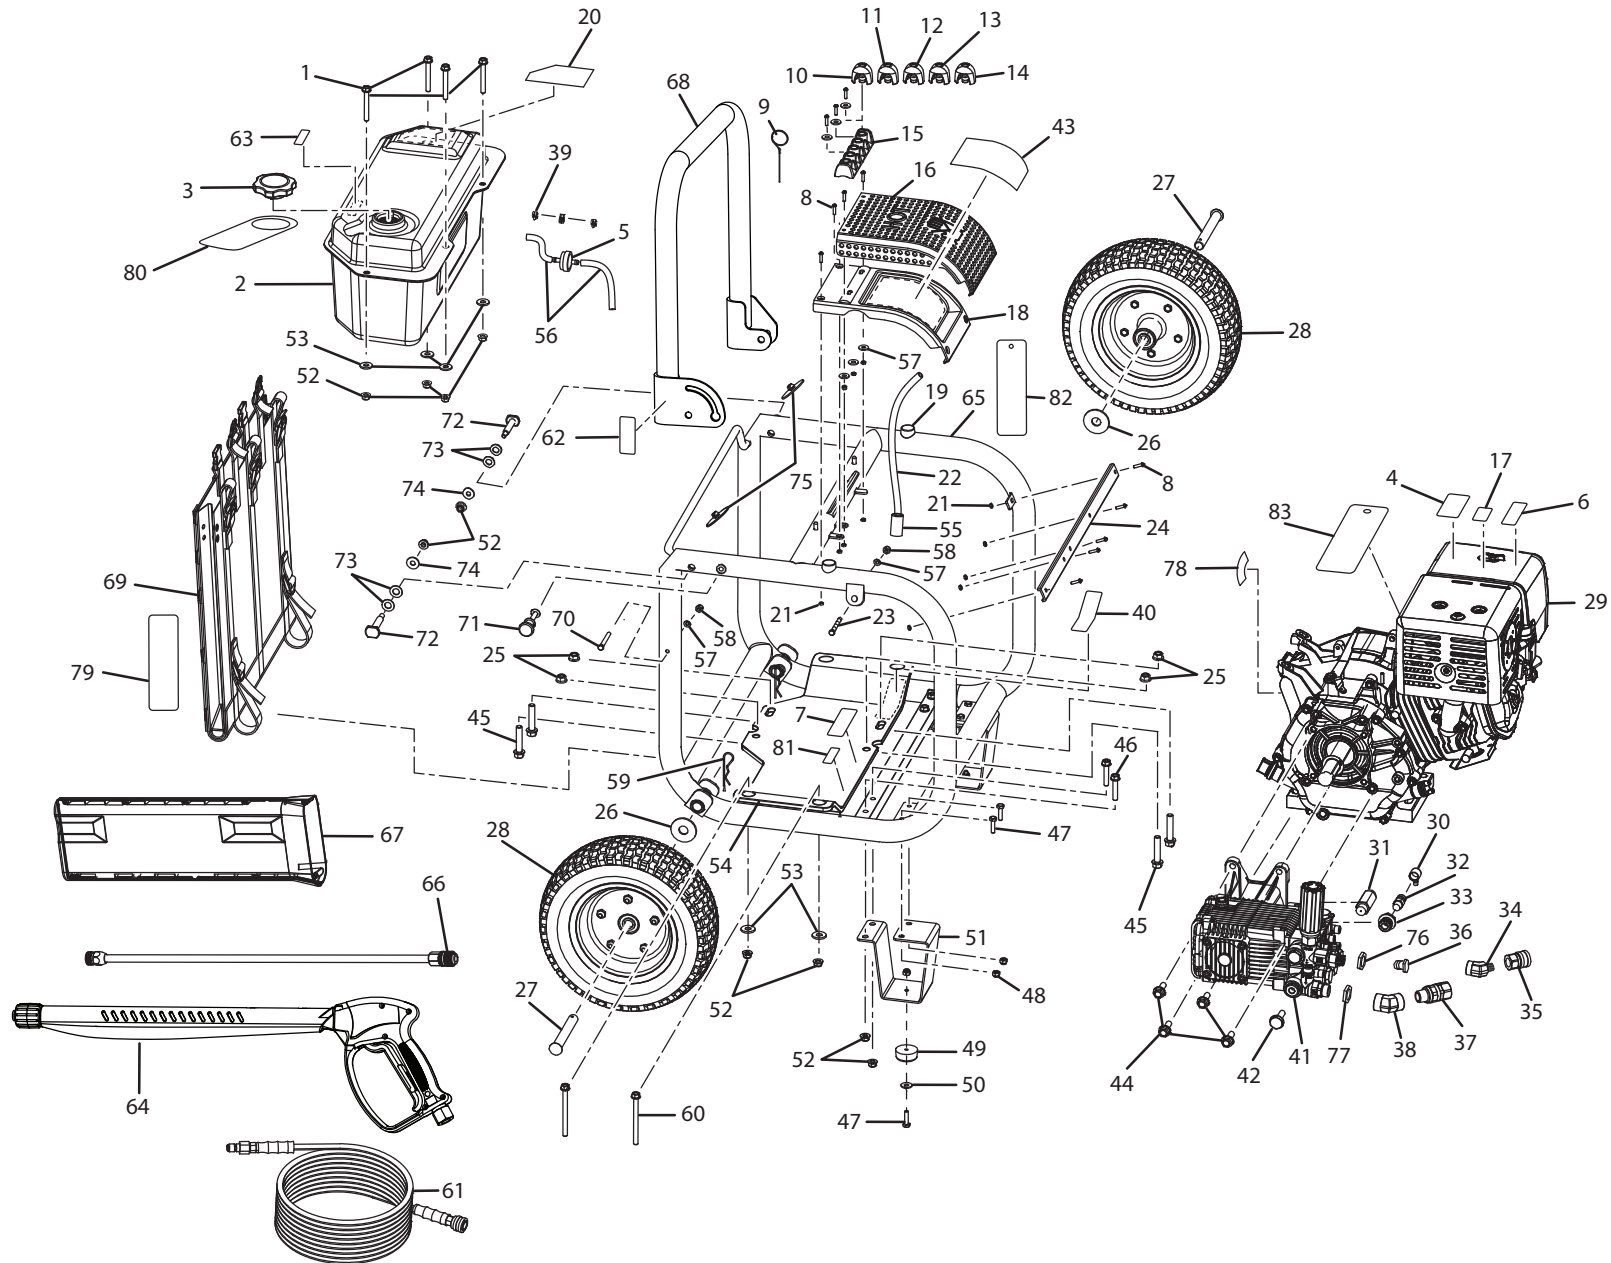

RD80770 Gasoline Pressure Washer

KEY	P/N	DESCRIPTION	QTY	KEY	P/N	DESCRIPTION	QTY	KEY	P/N	DESCRIPTION	QTY
1	660962001	* Bolt (M8 x 56 mm, Washer Hd.).....	4	31	308502001	Pressure Relief Valve	1	61	308458001	High Pressure Hose	1
2	308722004	Fuel Tank.....	1	32	678169001	Thermal Relief Valve	1	62	940693001	Handle Release Label.....	1
3	591084001	Fuel Cap	1	33	308771001	Reducer (1/2 in.)	1	63	940697001	Fuel Tank Capacity Label.....	1
4	940654029	Warning Label (Large).....	1	34	678198001	45° Angle Pipe Outlet.....	1	64	308453002	Trigger Handle Assembly.....	1
5	308733001	Fuel Filter	1	35	308988001	Quick Disconnect (Female 3/8 in.).....	1	65	308684006	Lower Frame Assembly	1
6	940654030	Warning Label (Small).....	1	36	678463003	* Brass Plug (1/4 in. NPT).....	1	66	308501002	Spray Wand	1
7	940654031	Warning Label (Low Oil).....	1	37	308692004	Garden Hose Coupler.....	1	67	308721002	Wand Storage Holster Assembly.....	1
8	660976002	* Bolt (M5 x 16 mm, Pan Hd.)	12	38	678197001	45° Angle Pipe Inlet	1	68	308669004	Upper Handle	1
9	678148002	Nozzle, Cleaning Tool	1	39	678408001	Fuel Line Hose Clamp	3	69	308652003	Hose Storage Bag	1
10	308697004	Nozzle, Red (0°).....	1	40	940678011	Data Label.....	1	70	660590001	* Bolt (M6 x 53 mm, Hex Hd.)	1
11	308698004	Nozzle, Yellow (15°).....	1	41	308446001	Pump	1	71	308449001	Release Pin	1
12	308699004	Nozzle, Green (25°).....	1	42	678463002	* Brass Plug (1/8 in. NPT).....	1	72	678406001	Connector Pin.....	2
13	308700004	Nozzle, White (40°).....	1	43	940691002	Logo Label (Top).....	1	73	518392002	* Nylon Washer (D25 x D12 x 1.5t).....	4
14	308706002	Nozzle, Black (Soap).....	1	44	660718001	* Bolt (3/8-16 x 1-1/4 in.).....	4	74	518568001	* Nylon Washer (D22 x D9 x 2t).....	2
15	518363001	Nozzle Holder	1	45	660974001	* Bolt (M10 x 48 mm, Hex Hd.)	4	75	561601001	Frame Isolator.....	2
16	638238001	Muffler Cover	1	46	660764001	* Bolt (M8 x 40 mm, Hex Hd.)	4	76	678043002	* Hex Nut (3/8 in.).....	1
17	940654032	Warning Label (Hot Muffler).....	1	47	660945001	* Bolt (1/4-20 x 25 mm, Hex Hd.).....	6	77	678043003	* Hex Nut (1/2 in.).....	1
18	638237001	Top Panel	1	48	678016002	* Lock Nut (1/4 in.)	6	78	940698001	On/Off Label	1
19	561402001	Bumper	2	49	570554001	Wear Pad	2	79	960073013	Hang Tag (Quick Start).....	1
20	940681005	Warning Label (Fuel Tank).....	1	50	638128003	* Washer (1/4 in.).....	2	80	960073014	Hang Tag (Engine Without Oil).....	1
21	678390001	* Hex Nut (M5).....	12	51	638236004	Foot Bracket.....	2	81	940667093	Emissions Label.....	1
22	518523001	Injection Hose	1	52	678189001	* Lock Nut (M8)	14	82	960089003	Hang Tag (Engine On/Off Switch)	1
23	660973003	* Bolt (M6 x 16 mm)	1	53	638128002	* Washer (5/16 in.).....	8	83	960089002	Hang Tag (Handle, Engine Without Oil).....	1
24	638351003	Front Frame Plate	1	54	638334002	Engine Plate.....	1	Not Shown Items:			
25	678297001	* Lock Nut (M10)	4	55	518391001	Injection Hose Filter.....	1	84	N/A	* Lubricant (SAE 30 or SAE 10W30).....	1
26	638128001	* Washer (5/8 in.).....	2	56	561367001	Fuel Line	1	85	960078005	Engine Manual	1
27	620505001	Axle.....	2	57	638395001	* Washer (D12 x 6 x 1t).....	8	86	987000258	Operator's Manual (960078006)	1
28	308843001	Wheel Assembly	2	58	678460001	* Lock Nut (M6)	2	87	987000259	Replacement Parts List	1
29	308448001	** Engine (Honda GX390)	1	59	678146002	Hitch Pin	2	88	987000264	Assembly Guide (960081009).....	1
30	518470001	Black Spout	1	60	660973005	* Bolt (M8 x 65 mm, Washer Hd.).....	4	12-18-07 (REV:00)			