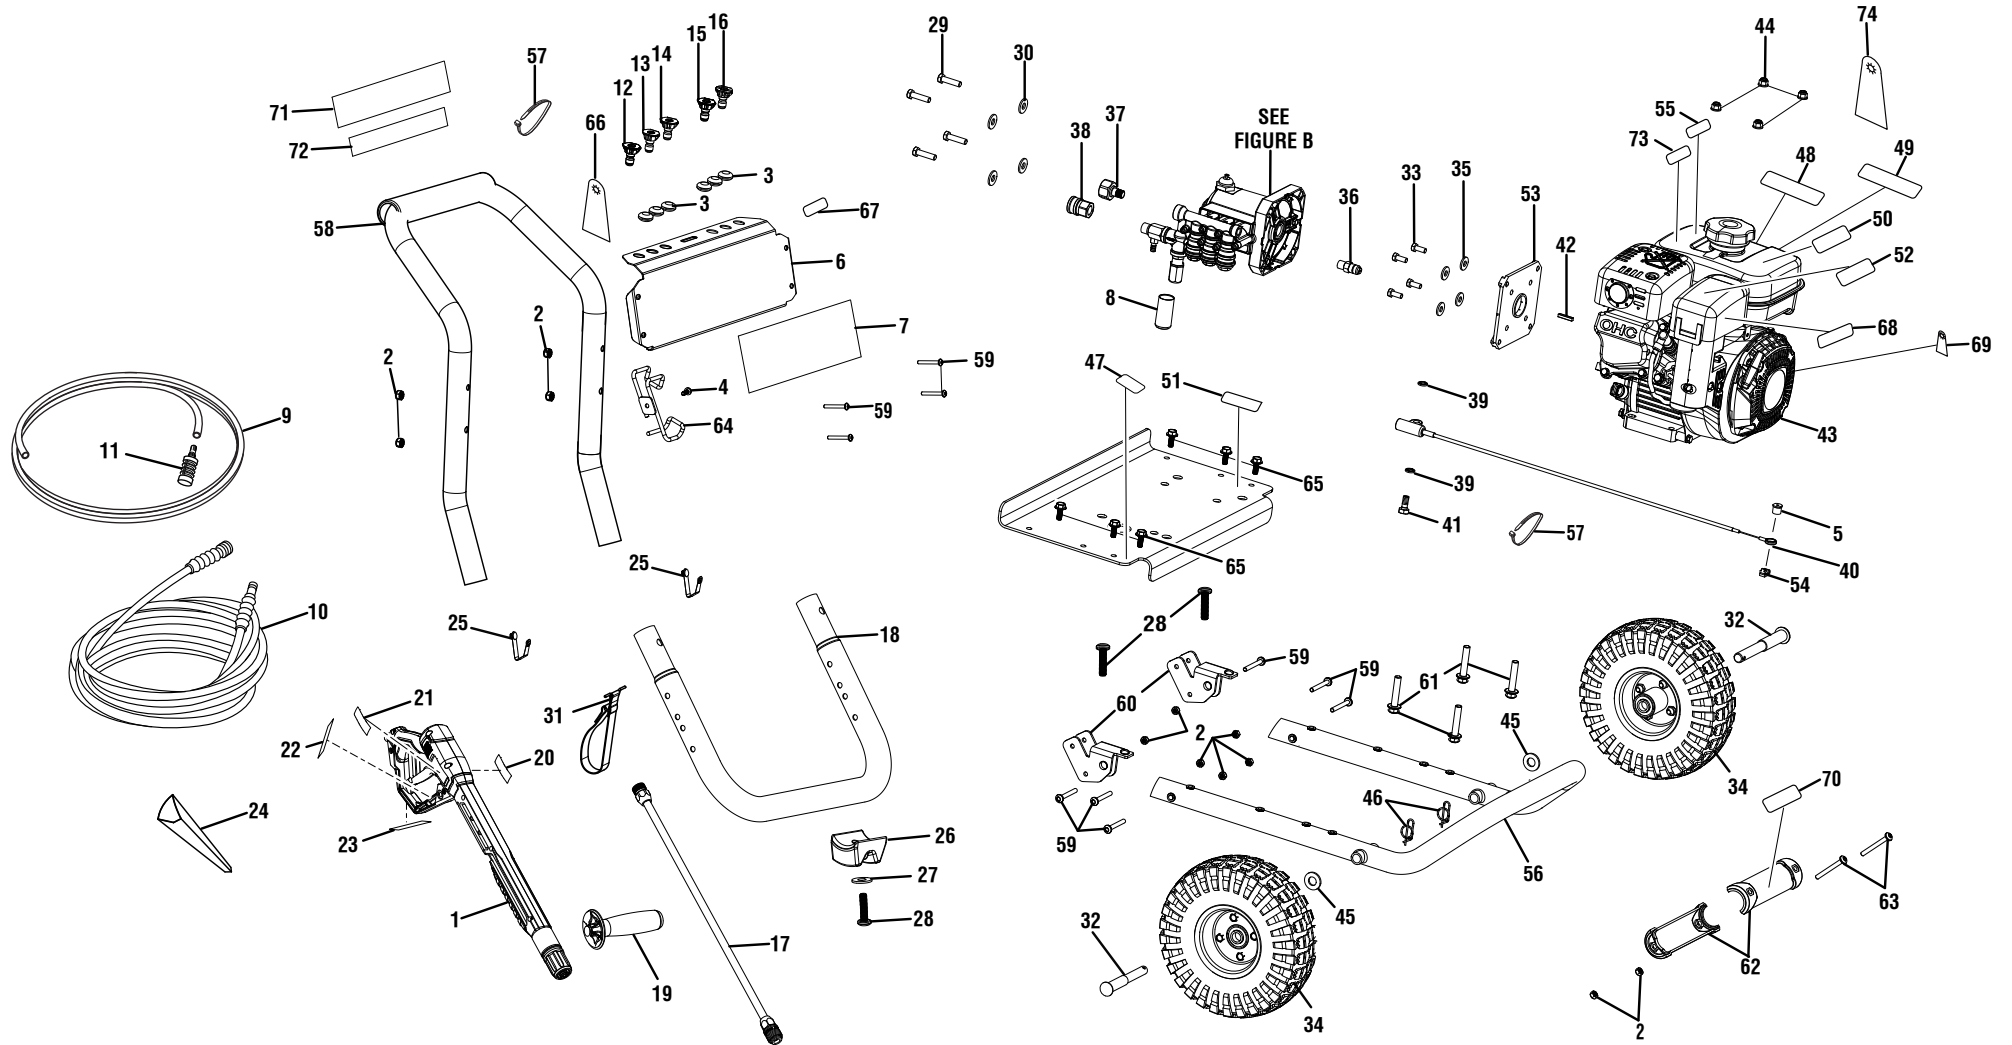

RIDGID® RD80944

FIGURE A

RD80944 Gasoline Pressure Washer

KEYP/N	DESCRIPTION	QTY	KEYP/N	DESCRIPTION	QTY	KEYP/N	DESCRIPTION	QTY
1	308760027 Trigger Handle Assembly (Inc. Key Nos. 19-23)	1	25	308421004 Lock Button w/Spring Clip	2	52	940778005 Hot Muffler Label	1
2	678610006 Lock Nut (M6)	12	26	561307007 Wear Pad	1	53	638642001 Pump Flange	1
3	561383004 Rubber Grommets	6	27	638128004 Washer (1/4 in.)	1	54	524014001 Cable Clamp	1
4	660224013 Screw (M6 X16 mm, Phillips Pan Hd.)	1	28	660224009 Screw (M6 x 25 mm, T30 Torx Hd.)	3	55	941613004 Pressure Release Label	1
5	524013002 Swivel Bushing	1	29	661558001 Bolt (3/8-16 x 1-3/8 in., Hex Hd.)	4	56	308471049 Main Frame Assembly	1
6	638671010 Metal Performance Panel & Nozzle Holder	1	30	638386002 Washer (3/8 in.)	4	57	900333015 Wire Tie	2
7	940779115 Performance Label	1	31	308350001 Hose Storage Strap	1	58	308638054 Handle Assmebly	1
8	570410002 Pump Unloader Cap	1	32	620598002 Axle	2	59	661503015 Bolt (M6 X 48 mm, T30 Torx Hd.)	10
9	561399003 Injection Hose	1	33	661557001 Bolt (5/16-24 x 3/4 in., Hex Hd.)	4	60	638578002 Connector	2
10	308835037 High Pressure Hose (30 ft.)	1	34	308451010 Wheel	2	61	660764002 Bolt (M8 x 40 mm, Flange Hd.)	4
11	308103015 Injection Hose Filter	1	35	638675002 Washer (5/16 in.)	4	62	522951001 Lower Frame Cover	2
12	308697012 0 Deg Nozzle	1	36	678169004 Thermal Release Valve	1	63	661834002 Screw (M6 x 55 mm, T30 Torx Hd.)	2
13	308698012 15 Deg Nozzle	1	37	308692003 Garden Hose Coupler w/Filter	1	64	638701029 Wand Holder	1
14	308699012 25 Deg Nozzle	1	38	308661004 Quick Disconnect (Female)	1	65	661505020 Bolt (M6 x 16 mm, Flange Hd.)	6
15	308706011 Soap Nozzle	1	39	310928001 Seal	2	66	961039006 Nozzle Hang Tag	1
16	308700012 40 Deg Nozzle	1	40	310437002 Idle Down Assembly	1	67	940378015 Extra Nozzle Label	1
17	308494004 Spray Wand	1	41	660971005 Idle Down Bolt (M10 x 1.5 mm, Banjo)	1	68	940639011 Idle Down Label	1
18	308774002 Rear Frame Assembly (Inc. Key Nos. 25-28)	1	42	678793001 Output Shaft Key (27 mm)	1	69	940889005 Oil Dipstick Hang Tag	1
19	521830002 Auxiliary Handle Assembly	1	43	** Subaru, SP170 Horizontal Engine	1	70	940705227 Logo Label	1
20	940654061 Trigger Handle Warning Label	1	44	678774002 Lock Nut (M8)	4	71	940617133 Quick Start Label	1
21	940726009 Trigger Handle Label	1	45	638275002 Washer (1/2 in.)	2	72	941486013 Inquires Label	1
22	940786002 Trigger Handle Max Pressure Label	1	46	678899001 Hitch Pin	2	73	940899002 Do Not Mix Label	1
23	940654058 Trigger Handle Warning Label	1	47	940947003 Combustion Warning Label	1	74	940473012 Notice Hang Tag	1
24	519314001 Funnel	1	48	940654269 Danger Label (English)	1	Not Shown:		
			49	940654270 Danger Label (French)	1	*	Oil (SAE 30 or SAE 10W30)	
			50	940872003 E-85 Label	1	990000869	Operator's Manual	
			51	940871010 Check Oil Label	1	990000871	Assembly Guide	