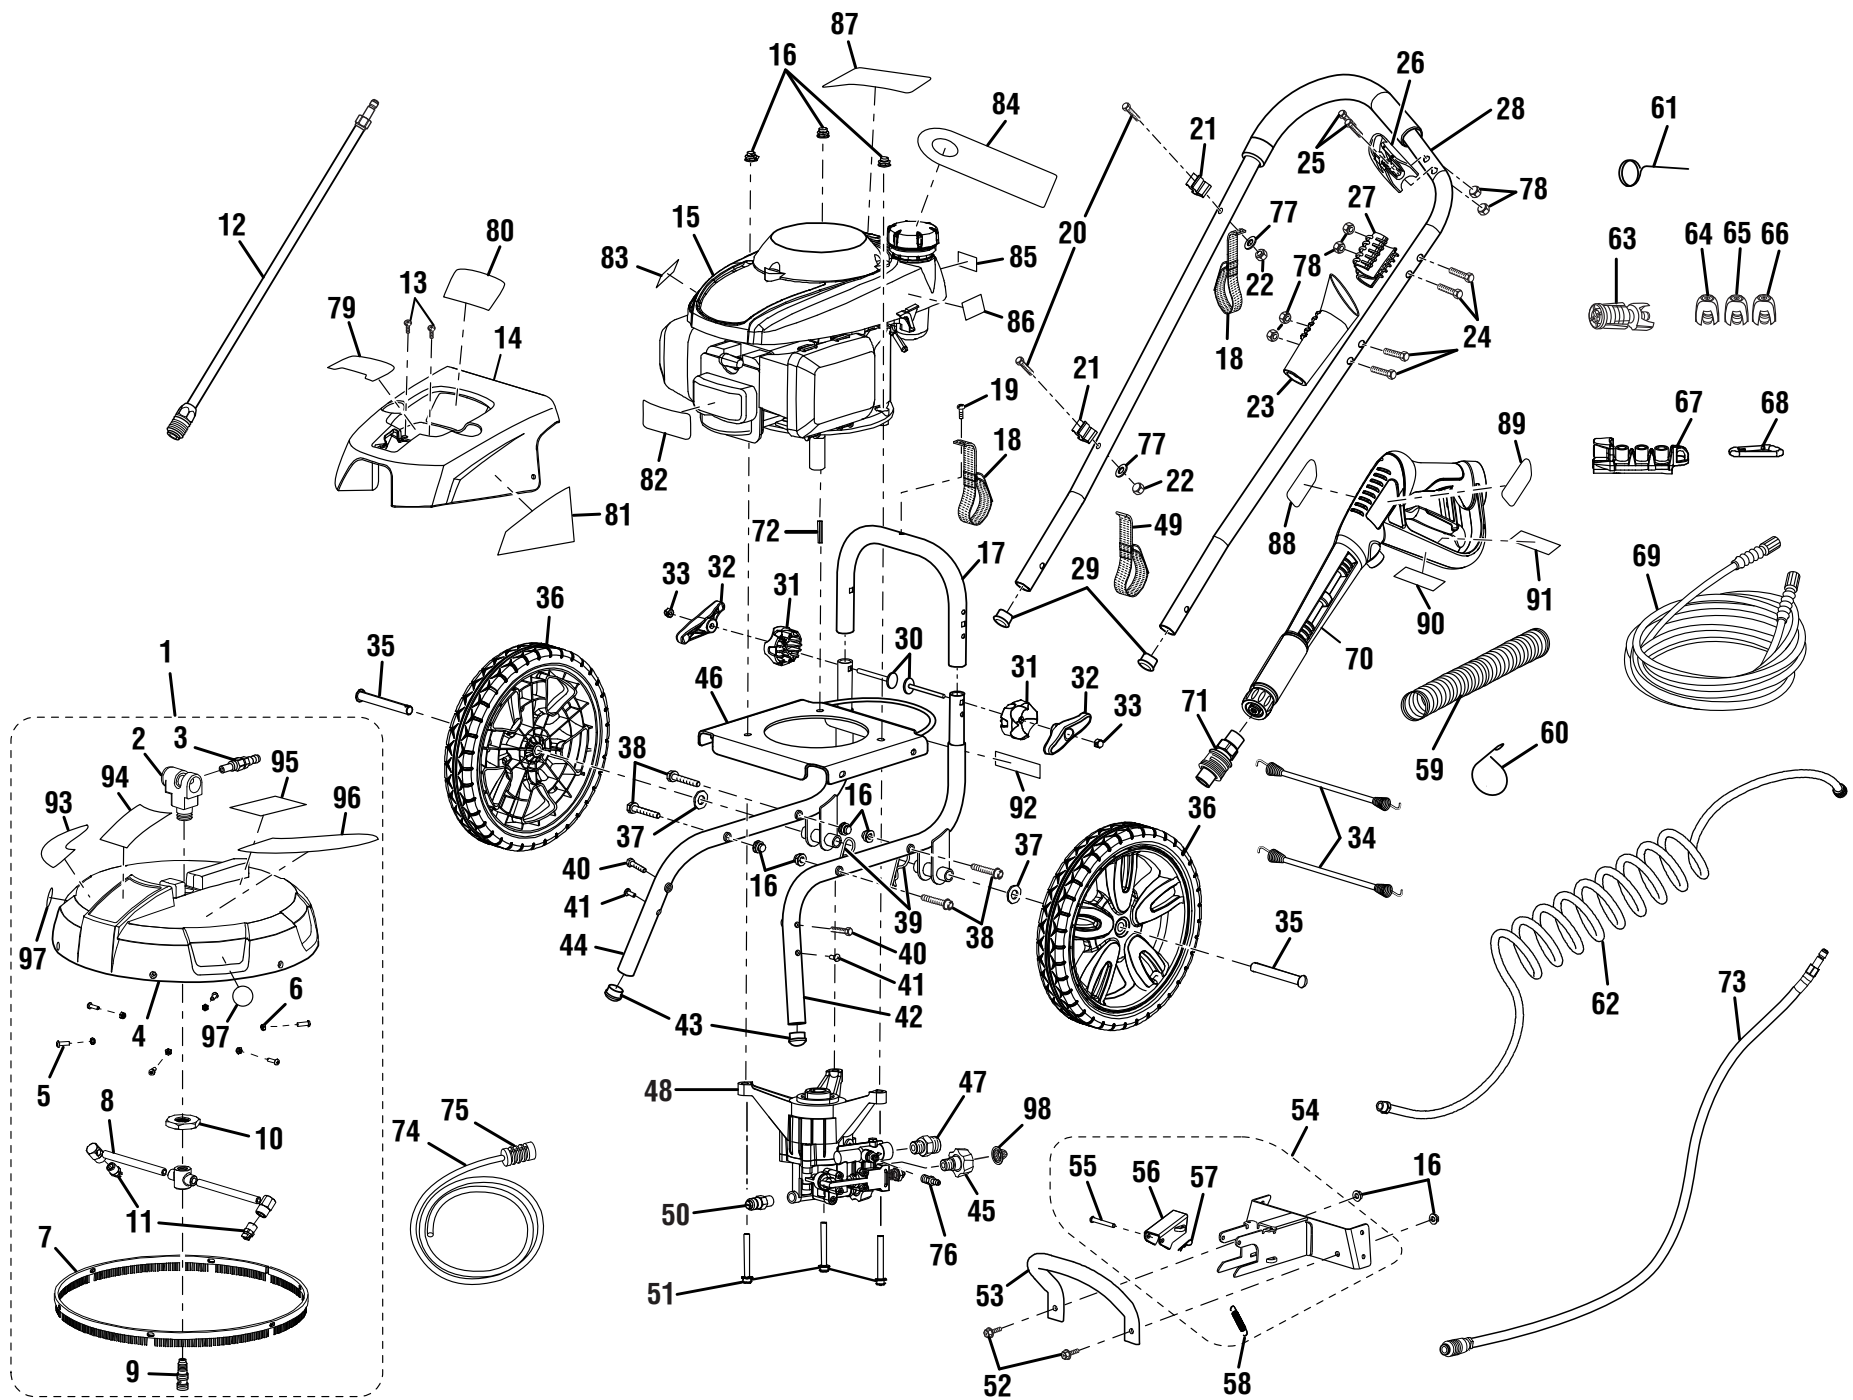

RPW2500WB

RYOBI PRESSURE WASHER – MODEL NO. RPW2500WB

The model number will be found on a plate attached to frame. Always mention the model number in all correspondence regarding your **PRESSURE WASHER** or when ordering replacement parts.

PARTS LIST

KEY NO.	PART NUMBER	DESCRIPTION	QTY.	KEY NO.	PART NUMBER	DESCRIPTION	QTY.
1	308999004	Deck Assembly (Inc. Key Nos. 2-11 and 93-97).....	1	24	660760002	Screw (1/4-20 x 45 mm, Truss Hd.).....	4
2	308998001	Deck Pivot Assembly.....	1	25	660643008	Screw (1/4-20 x 40 mm, Hex Hd.).....	2
3	678557001	1/8 Quick Connect (BSPP).....	1	26	519821001	Trigger Handle Lock.....	1
4	310709003	Deck w/Brush Assembly (Inc. Key Nos. 4-7 and 93-97).....	1	27	519820001	Upper Trigger Handle Holder.....	1
5	660976002	Bolt (M5 x 16 mm, Pan Hd.).....	6	28	310702003	Upper Handle Assembly (Inc. Key No. 29).....	1
6	678390001	Hex Nut (M5).....	6	29	518992001	Handle End Cap (25 mm).....	2
7	518752001	Deck Brush Skirt.....	1	30	661568001	Carriage Bolt (1/4-20 x 88.5 mm).....	2
8	308996003	Deck Wash Nozzle Assembly (Inc. Key Nos. 9).....	1	31	519004001	Handle Spacer.....	2
9	678546001	Trunk.....	1	32	518190001	Knob Assembly.....	2
10	678635001	Nut (M22).....	1	33	678142001	Acorn Nut (Centerlock).....	2
11	678548002	Nozzle w/015 Jet.....	2	34	308307001	Bungee Cord Assembly.....	2
12	308494015	Wand Assembly.....	1	35	620599001	Axle (D13.3 x 95).....	2
13	661569001	Screw (12-24).....	2	36	308451004	Wheel (12 in. x 2 in.).....	2
14	310710003	Front Shroud Assembly (Inc. Key Nos. 79-81).....	1	37	638275002	Washer (1/2 in.).....	2
15	Note A	Honda Engine (See Honda Engine Manual).....	1	38	661505003	Hex Bolt (M8 x 50 mm).....	4
16	678774001	Lock Nut (M8 x 1.25 mm).....	9	39	678899001	Hitch Pin.....	2
17	310708002	Frame Connector Assembly (Inc. Key Nos. 18, 19).....	1	40	661570001	Screw (1/4-20 x 37 mm, T-30 Torx Flat Hd.).....	2
18	308652002	Hose Storage Strap.....	2	41	660760003	Screw (T-30 Torx, 1/4-20, Truss Hd. Shoulder).....	2
19	660733003	Screw (12-14 x 1/2 in., Pan Hd.).....	1	42	310703002	Left Frame Assembly (Incl. Key No. 43).....	1
20	660938004	Bolt (M5 x 40 mm).....	2	43	518993001	Frame End Cap.....	2
21	678632001	Spring Clip.....	2	44	310704002	Right Frame Assembly (Incl. Key No. 43).....	1
22	678390001	Lock Nut (M5).....	2	45	308861003	Inlet Tube.....	1
23	519002001	Lower Trigger Handle Holder.....	1	46	638385007	Engine Plate.....	1
				47	308862003	Outlet Tube.....	1
				48	308653006	Pump.....	1

NOTE A: Techtronic Industries North America, Inc., will not provide engines as replacement parts. Engines are covered through the engine manufacturer's warranty. Consult the accompanying engine manual or contact our service department for assistance.

WARNING:

To avoid possible personal injury or equipment damage, a registered electrician or an authorized service representative should perform installation and all service. Under no circumstances should an unqualified person attempt to wire into a utility circuit.