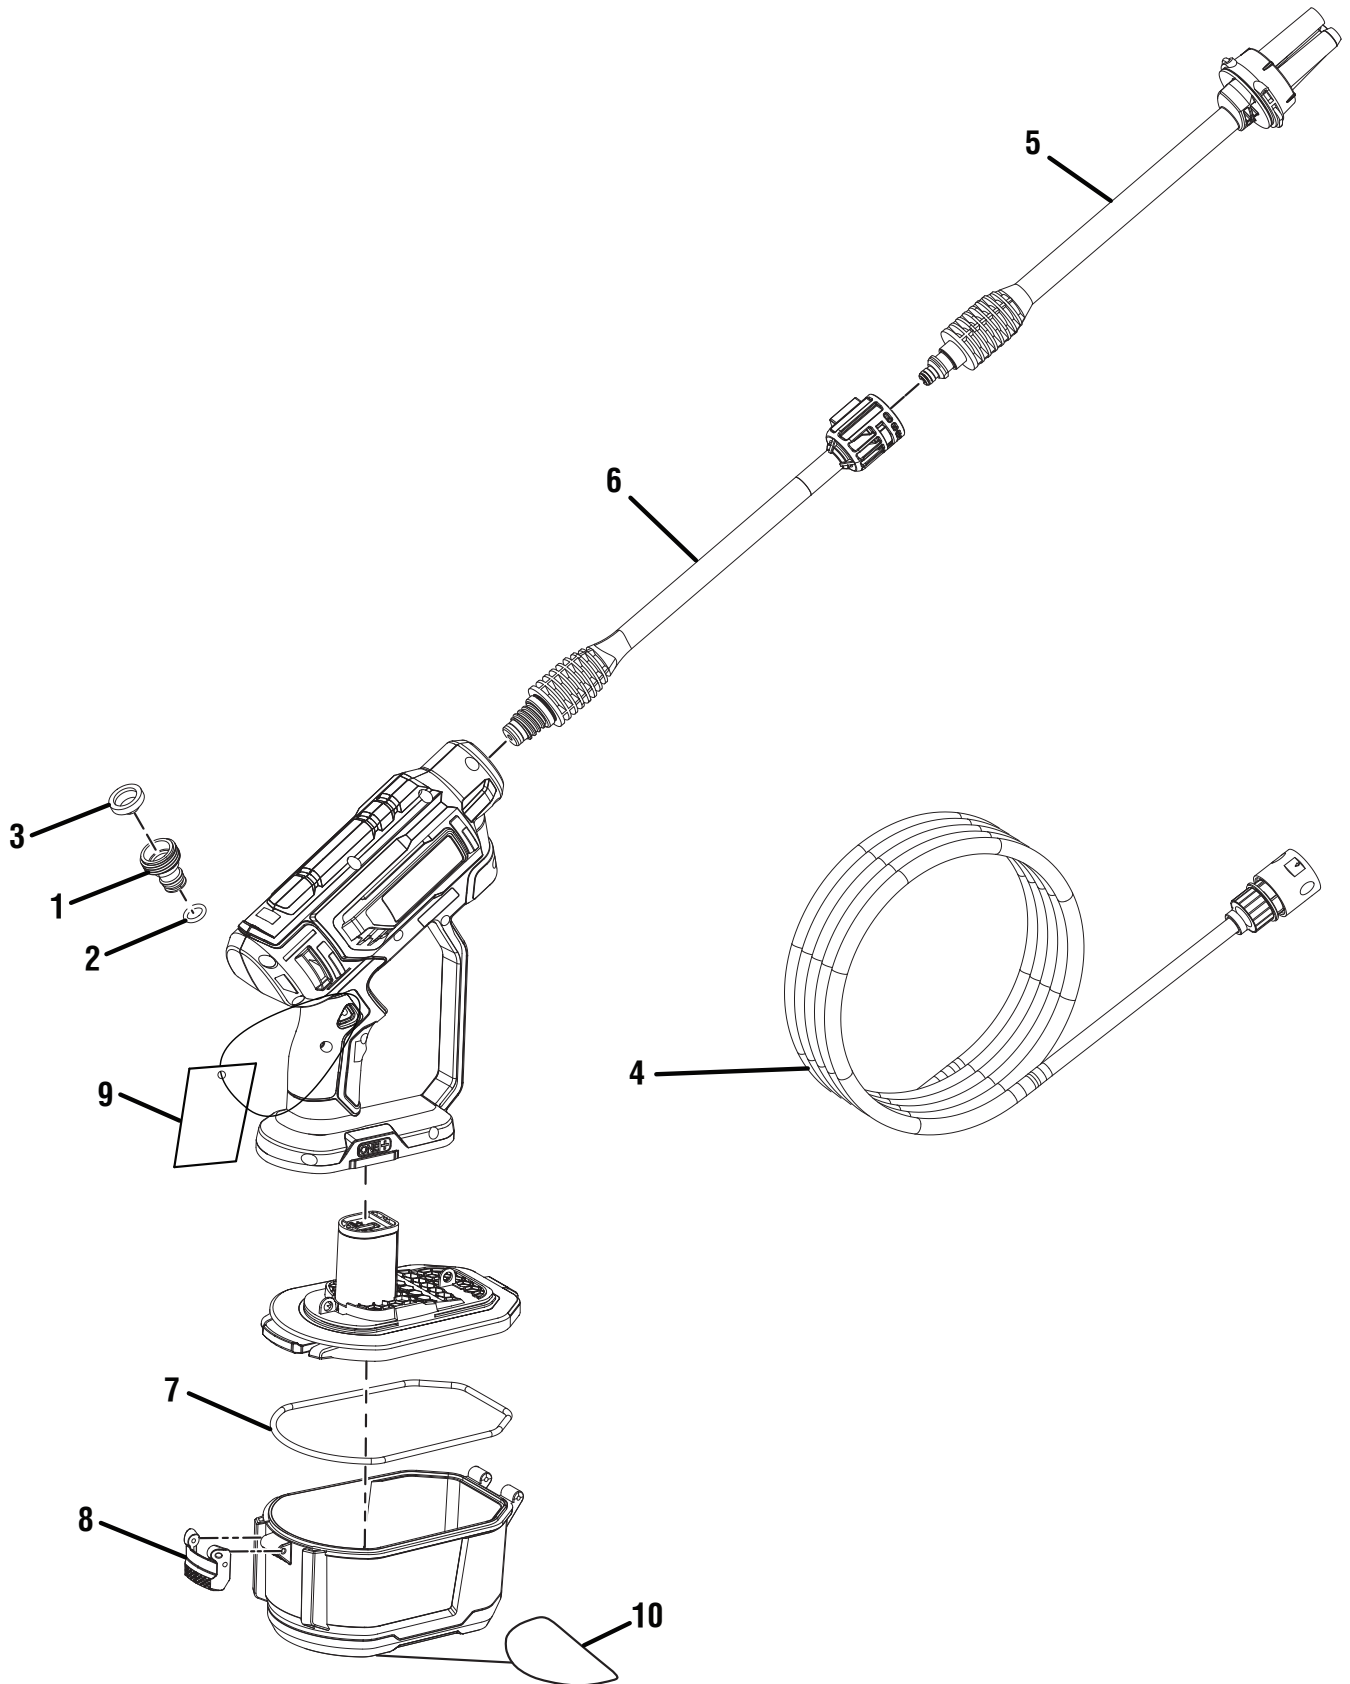

RYOBI
18 Volt EZ-CLEAN Power Cleaner
Item No. RY120350
Mfg No. 090079483
Replacement Parts List

RYOBI 18V EZ-CLEAN POWER CLEANER – ITEM NO. RY120350

RYOBI 18V EZ-CLEAN POWER CLEANER – ITEM NO. RY120350

The model number will be found on a label attached to the housing. Always mention the model number in all correspondence regarding your **POWER CLEANER** or when ordering parts.

PARTS LIST

KEY NO.	PART NUMBER	DESCRIPTION	QTY
1	308751017	Inlet Connector	1
2	570742189	O-Ring (ID11.3 x CS2.5)	1
3	308103009	Water Inlet Filter.....	1
4	308835112	Suction Hose Assembly	1
5	310448023	Lower Lance Assembly (With 3-in-1 Nozzle).....	1
6	310448024	Upper Lance Assembly	1
7	570742188	O-Ring Seal (ID142.5 x CS4)	1
8	527932016	Battery Door Latch	1
9	940657337	Danger Hangtag	1
10	940657336	Warning Label.....	1
		NOT SHOWN:	
	998000105	Operator's Manual	