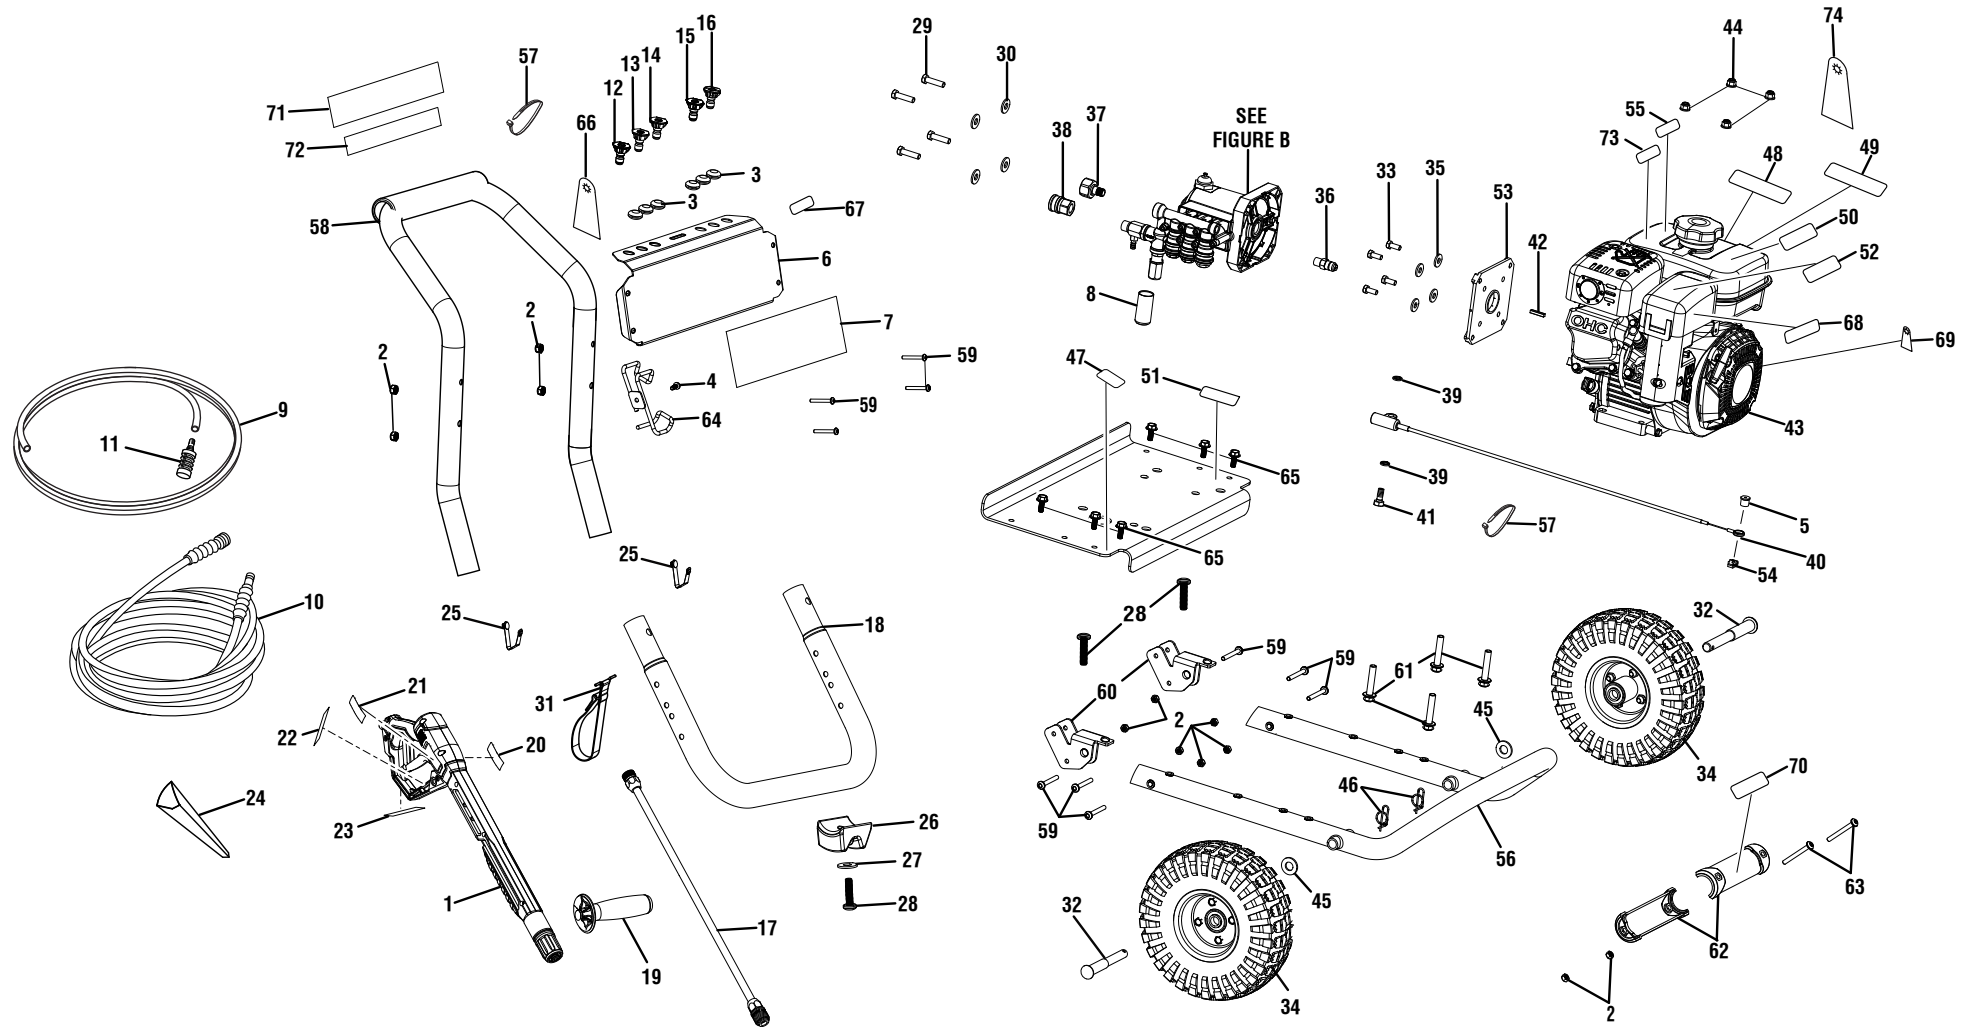

FIGURE A

RD80945 Gasoline Pressure Washer

KEY	P/N	DESCRIPTION	QTY	KEY	P/N	DESCRIPTION	QTY	KEY	P/N	DESCRIPTION	QTY
1	308760027	Trigger Handle Assembly (Inc. Key Nos. 19-23)	1	25	308421004	Lock Button w/Spring Clip	2	52	940778005	Hot Muffler Label	1
2	678610006	Lock Nut (M6)	12	26	561307007	Wear Pad	1	53	638642001	Pump Flange.....	1
3	561383004	Rubber Grommets	6	27	638128004	Washer (1/4 in.)	1	54	524014001	Cable Clamp	1
4	660224013	Screw (M6 X16 mm, Phillips Pan Hd.)	1	28	660224009	Screw (M6 x 25 mm,T30 Torx Hd.) ...	3	55	941613004	Pressure Release Label	1
5	524013002	Swivel Bushing	1	29	661558001	Bolt (3/8-16 x 1-3/8 in., Hex Hd.).....	4	56	308471049	Main Frame Assembly	1
6	638671010	Metal Performance Panel & Nozzle Holder	1	30	638386002	Washer (3/8 in.)	4	57	900333015	Wire Tie.....	2
7	940779116	Performance Label	1	31	308350001	Hose Storage Strap	1	58	308638054	Handle Assembly.....	1
8	570410002	Pump Unloader Cap	1	32	620598002	Axle.....	2	59	661503015	Bolt (M6 X 48 mm, T30 Torx Hd.) ...	10
9	561399003	Injection Hose.....	1	33	661557001	Bolt (5/16-24 x 3/4 in., Hex Hd.).....	4	60	638578002	Connector.....	2
10	308835059	High Pressure Hose (30 ft.).....	1	34	308451010	Wheel	2	61	660764002	Bolt (M8 x 40 mm, Flange Hd.)	4
11	308103015	Injection Hose Filter	1	35	638675002	Washer (5/16 in.).....	4	62	522951001	Lower Frame Cover	2
12	308697030	0 Deg Nozzle.....	1	36	678169004	Thermal Release Valve.....	1	63	661834002	Screw (M6 x 55 mm, T30 Torx Hd.) ..	2
13	308698015	15 Deg Nozzle.....	1	37	308692003	Garden Hose Coupler w/Filter	1	64	638701029	Wand Holder.....	1
14	308699030	25 Deg Nozzle.....	1	38	308661004	Quick Disconnect (Female).....	1	65	661505020	Bolt (M6 x 16 mm, Flange Hd.).....	6
15	308706011	Soap Nozzle.....	1	39	310928001	Seal.....	2	66	961039006	Nozzle Hang Tag.....	1
16	308700015	40 Deg Nozzle.....	1	40	310437002	Idle Down Assembly	1	67	940378015	Extra Nozzle Label.....	1
17	308494004	Spray Wand	1	41	660971005	Idle Down Bolt (M10 x 1.5 mm).....	1	68	940639011	Idle Down Label.....	1
18	308774002	Rear Frame Assembly (Inc. Key Nos. 25-28)	1	42	678793001	Output Shaft Key (27 mm)	1	69	940889005	Oil Dipstick Hang Tag	1
19	521830002	Auxiliary Handle Assembly	1	43	**	Subaru, SP210 Horizontal Engine	1	70	940705227	Logo Label.....	1
20	940654061	Trigger Handle Warning Label	1	44	678774002	Lock Nut (M8)	4	71	940617133	Quick Start Label	1
21	940726009	Trigger Handle Label.....	1	45	638275002	Washer (1/2 in.)	2	72	941486013	Inquires Label	1
22	940786002	Trigger Handle Max Pressure Label.....	1	46	678899001	Hitch Pin	2	73	940899002	Do Not Mix Label.....	1
23	940654058	Trigger Handle Warning Label	1	47	940947003	Combustion Warning Label	1	74	940473012	Notice Hang Tag	1
24	519314001	Funnel	1	48	940654269	Danger Label (English).....	1	Not Shown:			
				49	940654270	Danger Label (French)	1	*		Oil (SAE 30 or SAE 10W30)	
				50	940872003	E-85 Label	1	990000872		Operator's Manual	
				51	940871010	Check Oil Label	1	990000874		Assembly Guide	