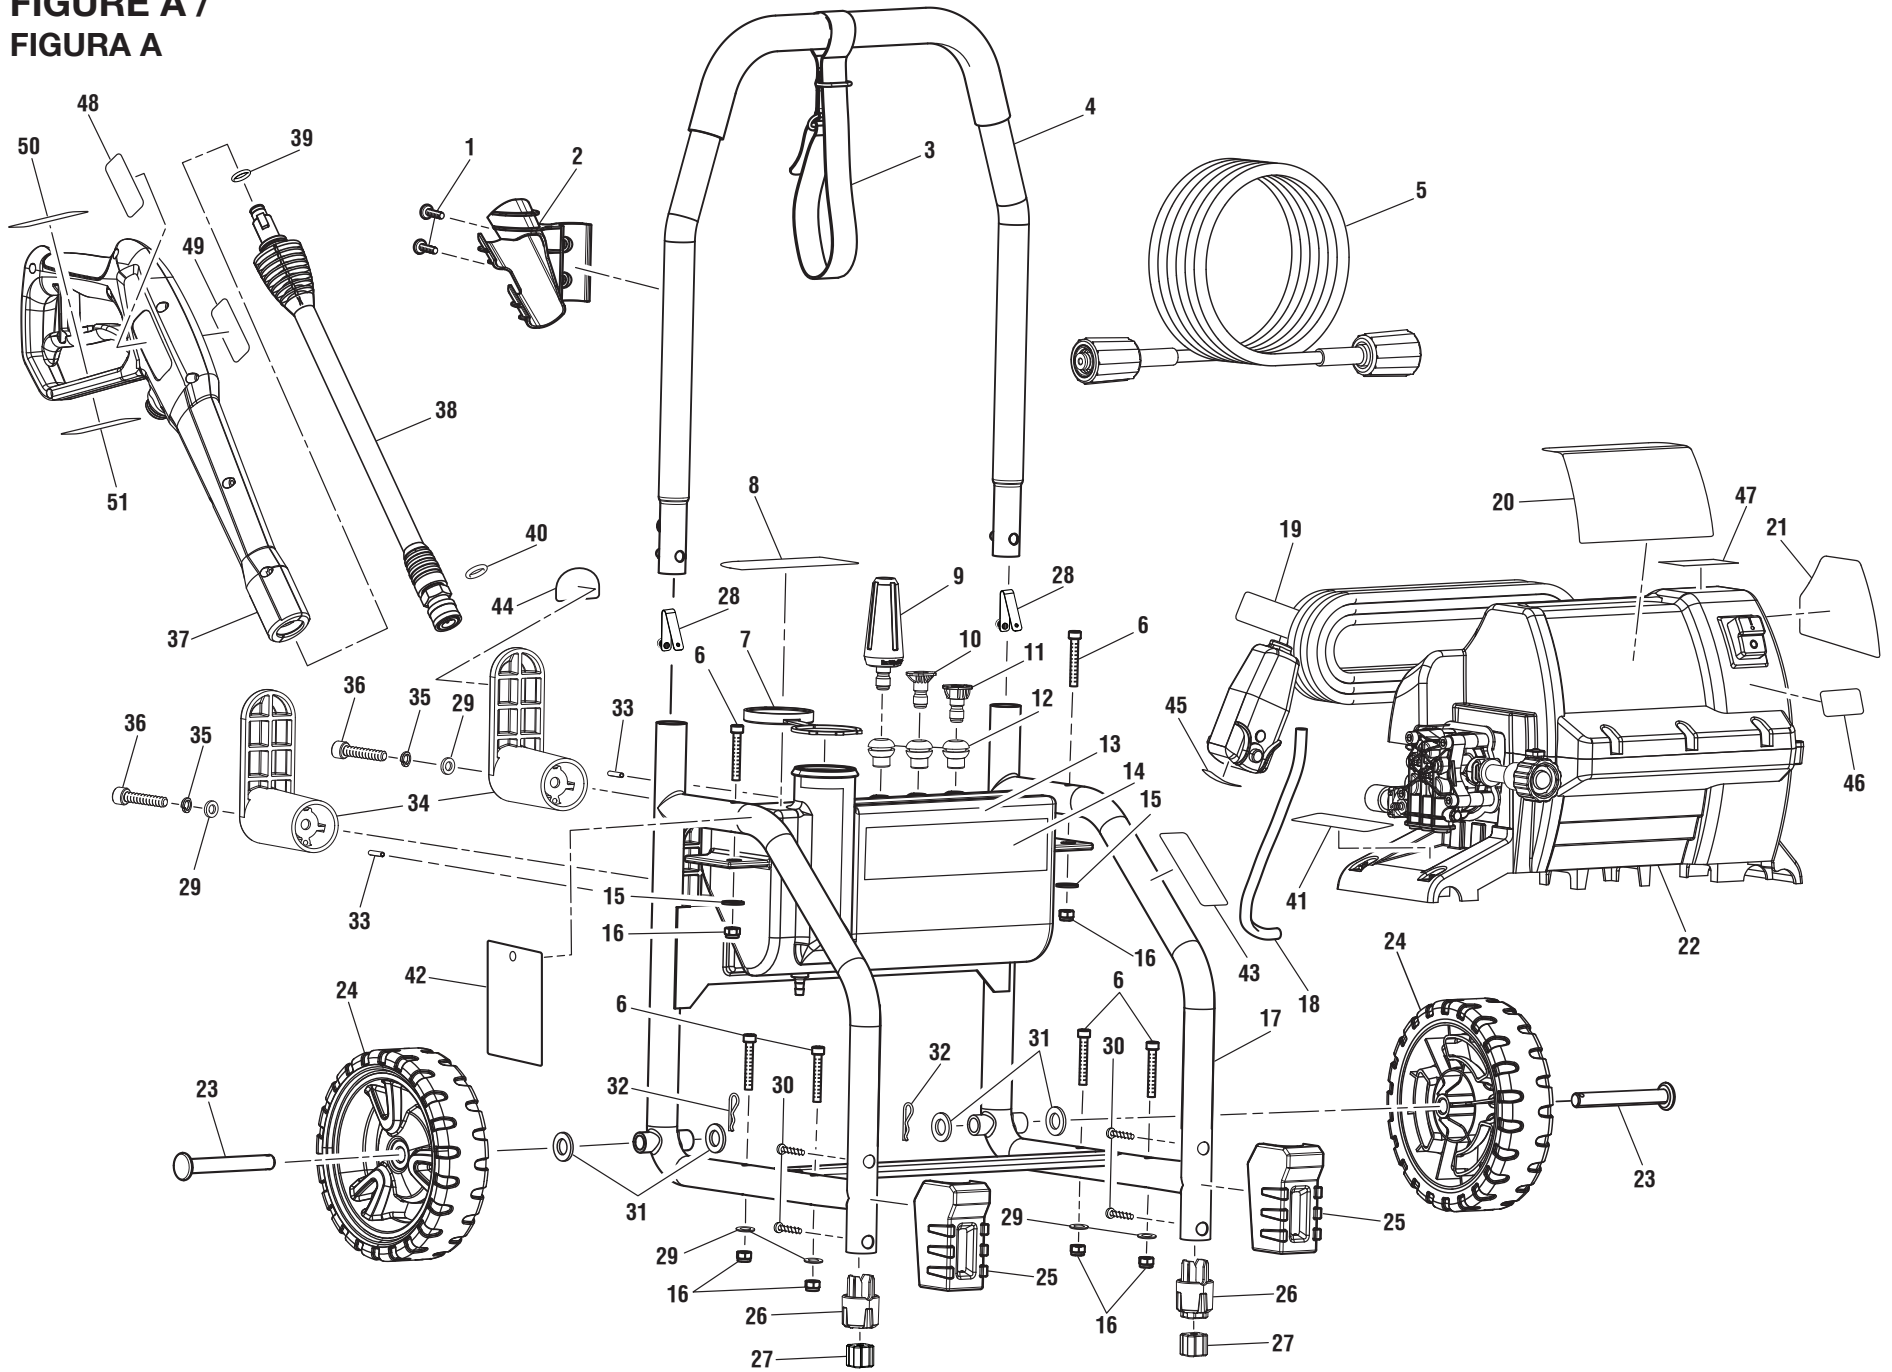

FIGURE A /
FIGURA A

RYOBI PRESSURE WASHER – MODEL NO. RY14122

The model number will be found on a plate attached to pump housing. Always mention the model number in all correspondence regarding your **PRESSURE WASHER** or when ordering replacement parts.

FIGURE A PARTS LIST

KEY NO.	PART NUMBER	DESCRIPTION	QTY.	KEY NO.	PART NUMBER	DESCRIPTION	QTY.
1	660481019	Bolt (M6 x 20 mm)	2	28	308421002	Spring Clip w/Button	2
2	519313010	Trigger Handle Holder	1	29	678600010	Washer (M6)	6
3	310801004	Hose Storage Strap	1	30	661610008	Screw (M3.5 x 20 mm)	4
4	310224052	Handle Assembly	1	31	678889003	Washer (2 in.)	4
5	308835065	High Pressure Hose	1	32	678238002	Hitch Pin	2
6	660481015	Screw (M6 x 40 mm)	6	33	678503005	Pin (M3 x 25 mm)	2
7	310650007	Detergent Tank Cap	1	34	522037002	Cord Wrap Arm	2
8	940617119	Quick Start Label	1	35	670960006	Lock Washer (M6)	2
9	308311014	Turbo Nozzle	1	36	661554004	Bolt (M6 x 25 mm)	2
10	308706013	Soap Nozzle	1	37	308760040	Trigger Handle	1
11	308698028	15° Nozzle	1	38	308494065	Spray Wand (Inc. Key Nos. 39-40)	1
12	561383021	Nozzle Grommet	3	39	570768008	O-Ring (Large)	1
13	310658010	Detergent Tank Assembly	1	40	570768007	O-Ring (Small)	1
14	940705191	Ryobi Logo Label	1	41	941531053	Data Label	1
15	638128018	Washer (M6)	2	42	940473007	Warning Hangtag	1
16	678460001	Lock Nut (M6)	6	43	941486008	Inquires Label	1
17	308582050	Main Frame	1	44	941076001	Cord Unlock Label	1
18	561399009	Injection Hose	1	45	940603006	Cord Plug Label	1
19	940324013	Cord Wrap Label	1	46	940734079	On/Off Switch Label	1
20	940779098	Performance Label	1	47	941608005	Soap Dilution Label	1
21	940707084	Danger Label	1	48	940786027	Trigger Handle Label	1
22	See Figure B	Pump Housing Assembly	1	49	940324030	Trigger Handle Warning Label (English)	1
23	620599018	Wheel Axle	2	50	940324024	Trigger Handle Warning Label (French/Spanish)	1
24	308451020	Wheel	2	51	940904003	Trigger Handle Rating Label	1
25	510355004	Foot Cover	2	Not Shown:			
26	308909009	Foot (Inc. Key No. 27)	2		990000369	Operator's Manual	1
27	570554008	Foot Pad	2		990000378	Quick Reference Guide	1