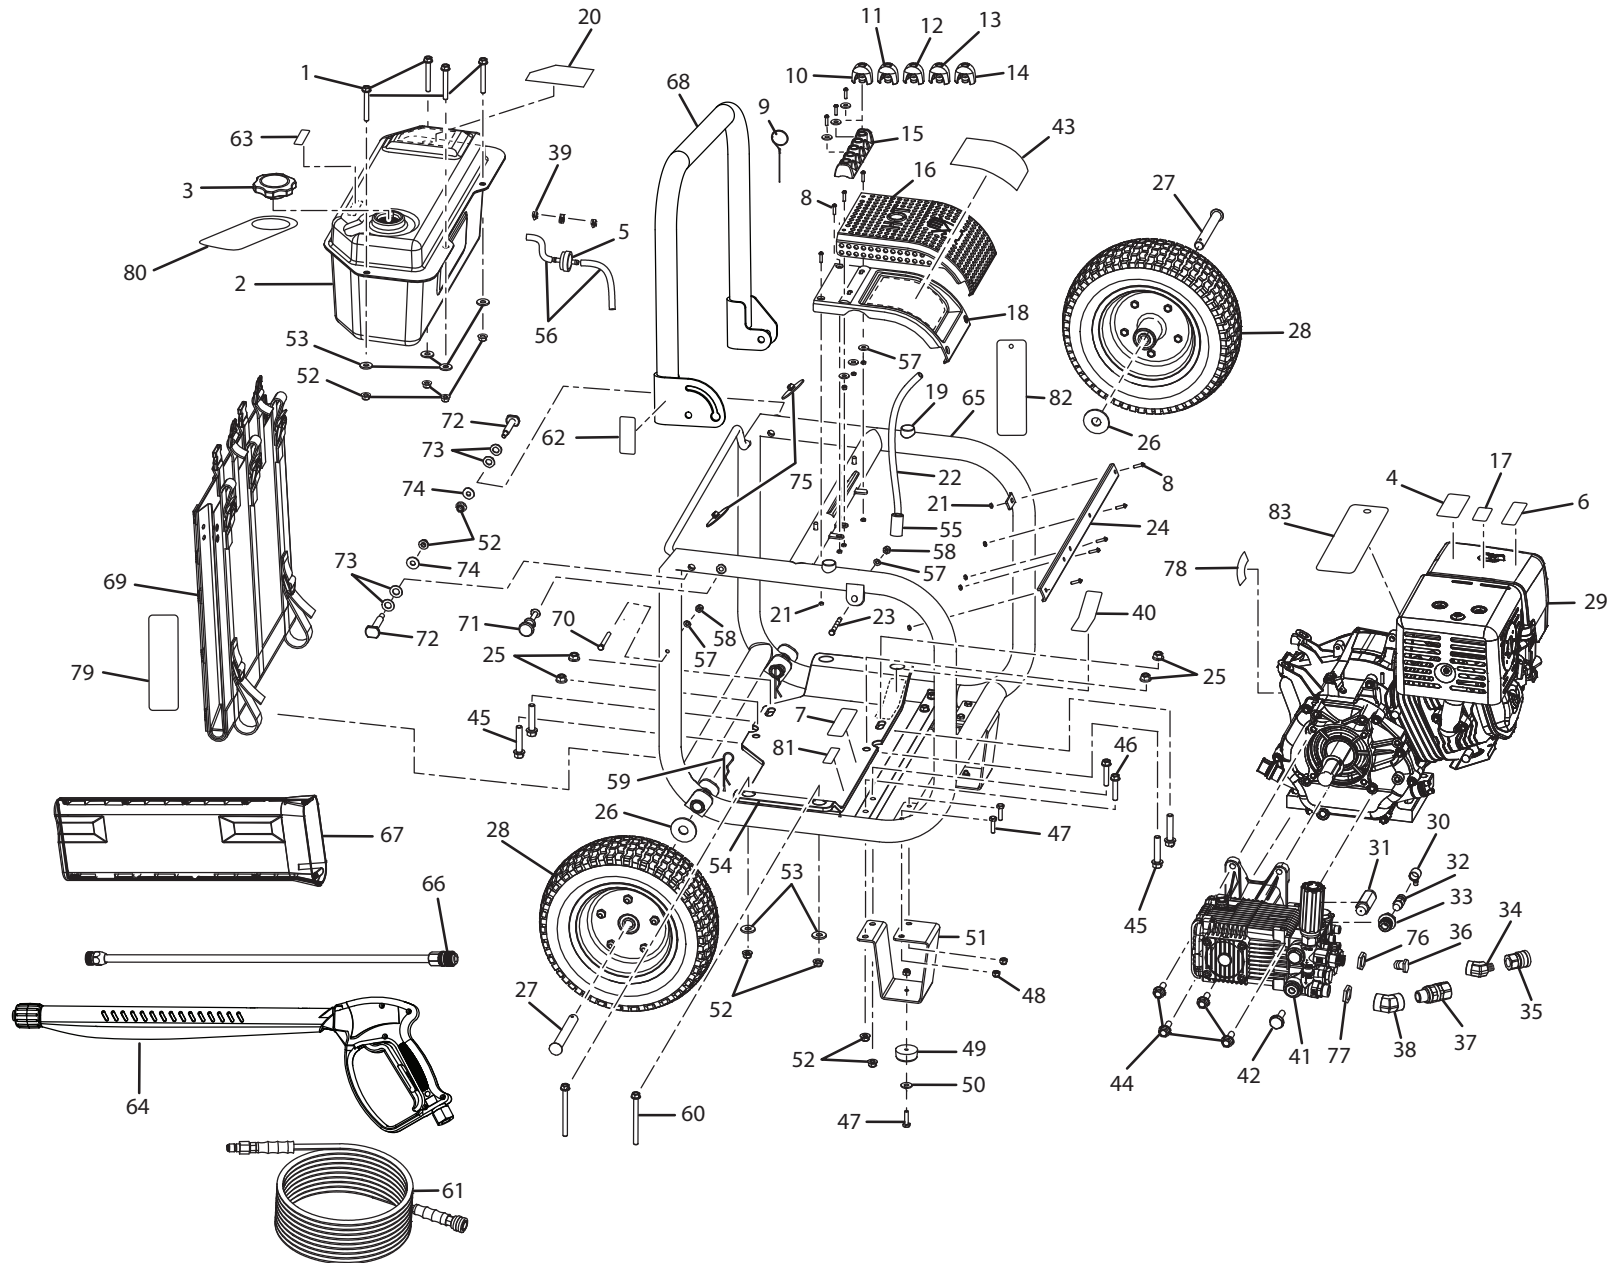

RD80971 Gasoline Pressure Washer

KEY	P/N	DESCRIPTION	QTY	KEY	P/N	DESCRIPTION	QTY	KEY	P/N	DESCRIPTION	QTY
1	660962001	* Bolt (M8 x 56 mm, Washer Hd.).....	4	31	308502001	Pressure Relief Valve	1	61	308458001	High Pressure Hose	1
2	308722004	Fuel Tank.....	1	32	678169001	Thermal Relief Valve	1	62	940693001	Handle Release Label.....	1
3	591084001	Fuel Cap	1	33	308771001	Reducer (1/2 in.)	1	63	940697001	Fuel Tank Capacity Label.....	1
4	940654029	Warning Label (Large).....	1	34	678198001	45° Angle Pipe Outlet.....	1	64	308453002	Trigger Handle Assembly.....	1
5	308733001	Fuel Filter	1	35	308988001	Quick Disconnect (Female 3/8 in.).....	1	65	308684006	Lower Frame Assembly	1
6	940654030	Warning Label (Small).....	1	36	678463003	* Brass Plug (1/4 in. NPT).....	1	66	308501002	Spray Wand	1
7	940654031	Warning Label (Low Oil).....	1	37	308692004	Garden Hose Coupler.....	1	67	308721002	Wand Storage Holster Assembly.....	1
8	660976002	* Bolt (M5 x 16 mm, Pan Hd.)	12	38	678197001	45° Angle Pipe Inlet	1	68	308669004	Upper Handle	1
9	678148002	Nozzle, Cleaning Tool	1	39	678408001	Fuel Line Hose Clamp	3	69	308652003	Hose Storage Bag	1
10	308697004	Nozzle, Red (0°).....	1	40	940678011	Data Label.....	1	70	660590001	* Bolt (M6 x 53 mm, Hex Hd.)	1
11	308698004	Nozzle, Yellow (15°).....	1	41	308446001	Pump	1	71	308449001	Release Pin	1
12	308699004	Nozzle, Green (25°).....	1	42	678463002	* Brass Plug (1/8 in. NPT).....	1	72	678406001	Connector Pin.....	2
13	308700004	Nozzle, White (40°).....	1	43	940691002	Logo Label (Top).....	1	73	518392002	* Nylon Washer (D25 x D12 x 1.5t).....	4
14	308706002	Nozzle, Black (Soap).....	1	44	660718001	* Bolt (3/8-16 x 1-1/4 in.).....	4	74	518568001	* Nylon Washer (D22 x D9 x 2t).....	2
15	518363001	Nozzle Holder	1	45	660974001	* Bolt (M10 x 48 mm, Hex Hd.)	4	75	561601001	Frame Isolator.....	2
16	638238001	Muffler Cover	1	46	660764001	* Bolt (M8 x 40 mm, Hex Hd.)	4	76	678043002	* Hex Nut (3/8 in.).....	1
17	940654032	Warning Label (Hot Muffler).....	1	47	660945001	* Bolt (1/4-20 x 25 mm, Hex Hd.).....	6	77	678043003	* Hex Nut (1/2 in.).....	1
18	638237001	Top Panel	1	48	678016002	* Lock Nut (1/4 in.)	6	78	940698001	On/Off Label	1
19	561402001	Bumper	2	49	570554001	Wear Pad	2	79	960073013	Hang Tag (Quick Start).....	1
20	940681005	Warning Label (Fuel Tank).....	1	50	638128003	* Washer (1/4 in.).....	2	80	960073014	Hang Tag (Engine Without Oil).....	1
21	678390001	* Hex Nut (M5).....	12	51	638236004	Foot Bracket.....	2	81	940667093	Emissions Label.....	1
22	518523001	Injection Hose	1	52	678189001	* Lock Nut (M8)	14	82	960089003	Hang Tag (Engine On/Off Switch)	1
23	660973003	* Bolt (M6 x 16 mm)	1	53	638128002	* Washer (5/16 in.).....	8	83	960089002	Hang Tag (Handle, Engine Without Oil).....	1
24	638351003	Front Frame Plate	1	54	638334002	Engine Plate.....	1	Not Shown Items:			
25	678297001	* Lock Nut (M10)	4	55	518391001	Injection Hose Filter.....	1	84	N/A	* Lubricant (SAE 30 or SAE 10W30).....	1
26	638128001	* Washer (5/8 in.).....	2	56	561367001	Fuel Line	1	85	960078005	Engine Manual	1
27	620505001	Axle.....	2	57	638395001	* Washer (D12 x 6 x 1t).....	8	86	987000265	Operator's Manual (960078006)	1
28	308843001	Wheel Assembly	2	58	678460001	* Lock Nut (M6)	2	87	987000266	Replacement Parts List	1
29	308448001	** Engine (Honda GX390)	1	59	678146002	Hitch Pin	2	88	987000267	Assembly Guide (960081009).....	1
30	518470001	Black Spout	1	60	660973005	* Bolt (M8 x 65 mm, Washer Hd.).....	4	1-03-08 (REV:00)			