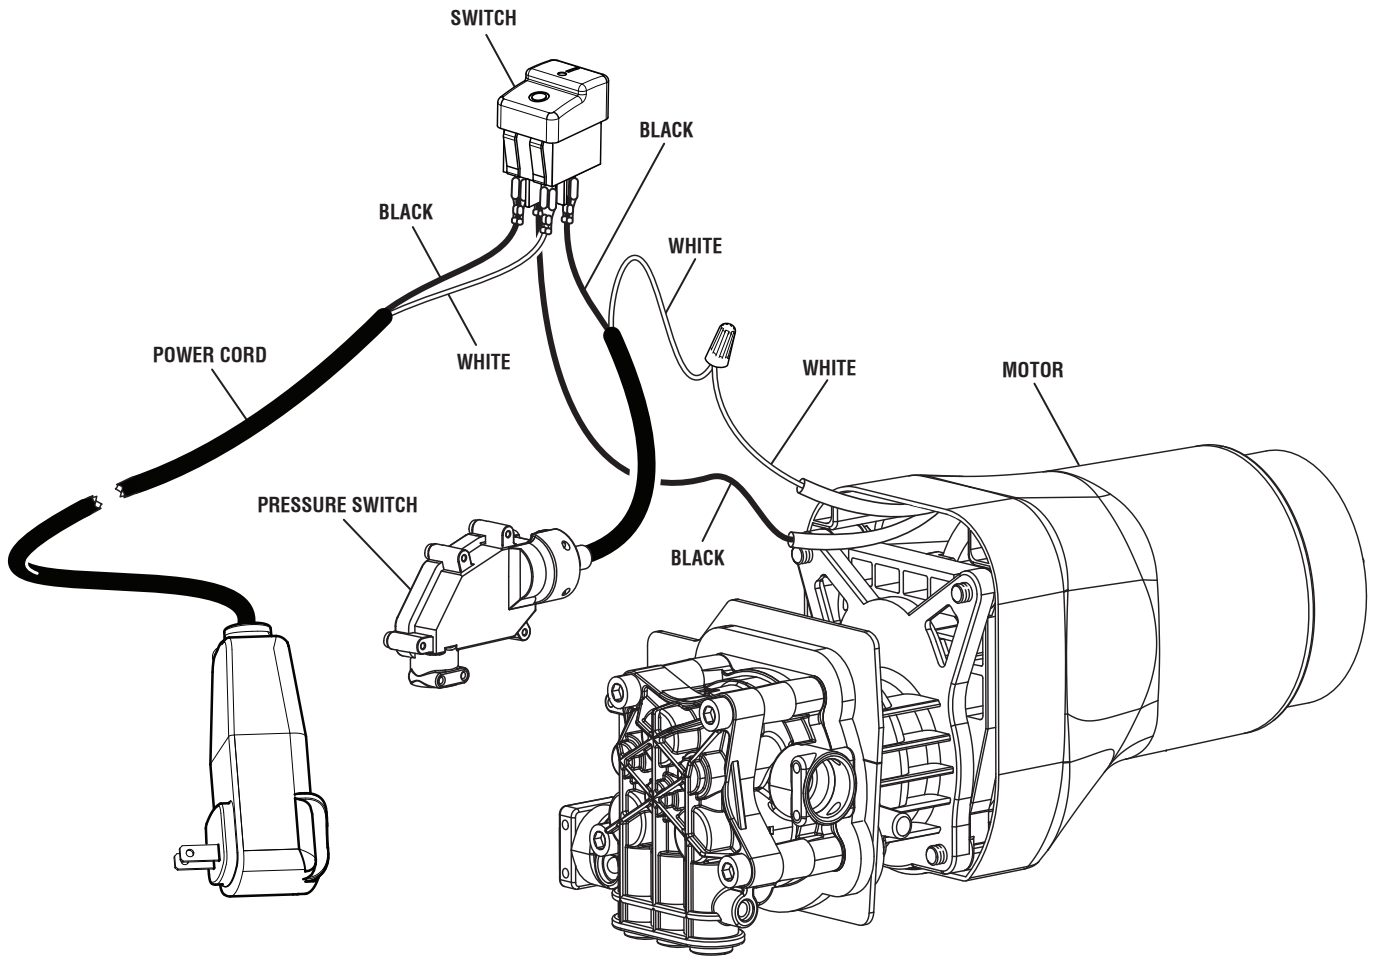

RYOBI ELECTRIC PRESSURE WASHER – MODEL NO. RY141600

The item number will be found on a label attached to pump housing. Always mention the model number in all correspondence regarding your **PRESSURE WASHER** or when ordering replacement parts.

KEY NO.	PART NUMBER	DESCRIPTION	QTY	KEY NO.	PART NUMBER	DESCRIPTION	QTY
1	661403016	Screw (M4 x 15 mm)	8	32	290426012	Power Cord	1
2	522038009	Lower Motor Housing	1	33	561383025	Grommet	1
3	561383021	Nozzle Grommet	3	34	661610008	Screw (M3.5 x 20 mm)	2
4	308706013	Soap Nozzle	1	35	522051003	Cord Clamp.....	1
5	308698028	15° Nozzle.....	1	36	570570002	Bushing	2
6	308311014	Turbo Nozzle	1	37	636204001	Motor Clamp Plate.....	2
7	308862007	Outlet Tube Assembly.....	1	38	661403014	Screw (M4 x 12 mm)	4
8	308833014	Motor and Pump Assembly	1	39	308861006	Inlet Tube Assembly.....	1
9	678799013	“U” Clip	2	40	310801007	Hose Storage Strap	2
10	678799014	“U” Clip	1	41	660590004	Bolt (M6 x 35 mm).....	4
11	638397003	Washer (Brass).....	1	42	660481019	Bolt (M6 x 20 mm).....	4
12	570742071	O-Ring.....	1	43	940617145	Quick Start Label	1
13	310870002	Pressure Switch	1	44	940705264	Ryobi Logo Label.....	1
14	561399013	Detergent Suction Hose.....	1	45	940324013	Cord Wrap Label.....	1
15	661403015	Screw (M3 x 14 mm)	4	46	940779141	Performance Label.....	1
16	561383024	Grommet	1	47	940707038	Danger Label.....	1
17	561383012	Grommet	2	48	940473008	Warning Hangtag	1
18	570417002	Switch Cover.....	1	49	941486008	Inquires Label.....	1
19	570740016	Switch Cover Gasket	1	50	940603006	Cord Plug Label	1
20	522032009	Top Motor Housing	1	51	940698033	On/Off Switch Label.....	1
21	760504007	Switch	1	52	940786027	Trigger Handle Label.....	1
22	310658012	Detergent Tank Assembly	1	53	940324030	Trigger Handle Warning Label (English).....	1
23	310650007	Detergent Tank Cap	1	54	940324024	Trigger Handle Warning Label (French/Spanish)....	1
24	308582059	Left Frame Assembly	1	55	940904003	Trigger Handle Rating Label.....	1
25	527648003	Handle Assembly	1	56	941608005	Detergent Tank Label	1
26	308582060	Right Frame Assembly.....	1	Not Shown:			
27	519313015	Trigger Handle Holder (Left)	1	991000342	Operator’s Manual		
28	308494065	Spray Wand	1	991000343	Quick Reference Guide		
29	308760040	Trigger Handle.....	1				
30	519313016	Trigger Handle Holder (Right).....	1				
31	308835074	High Pressure Hose	1				

WIRING DIAGRAM