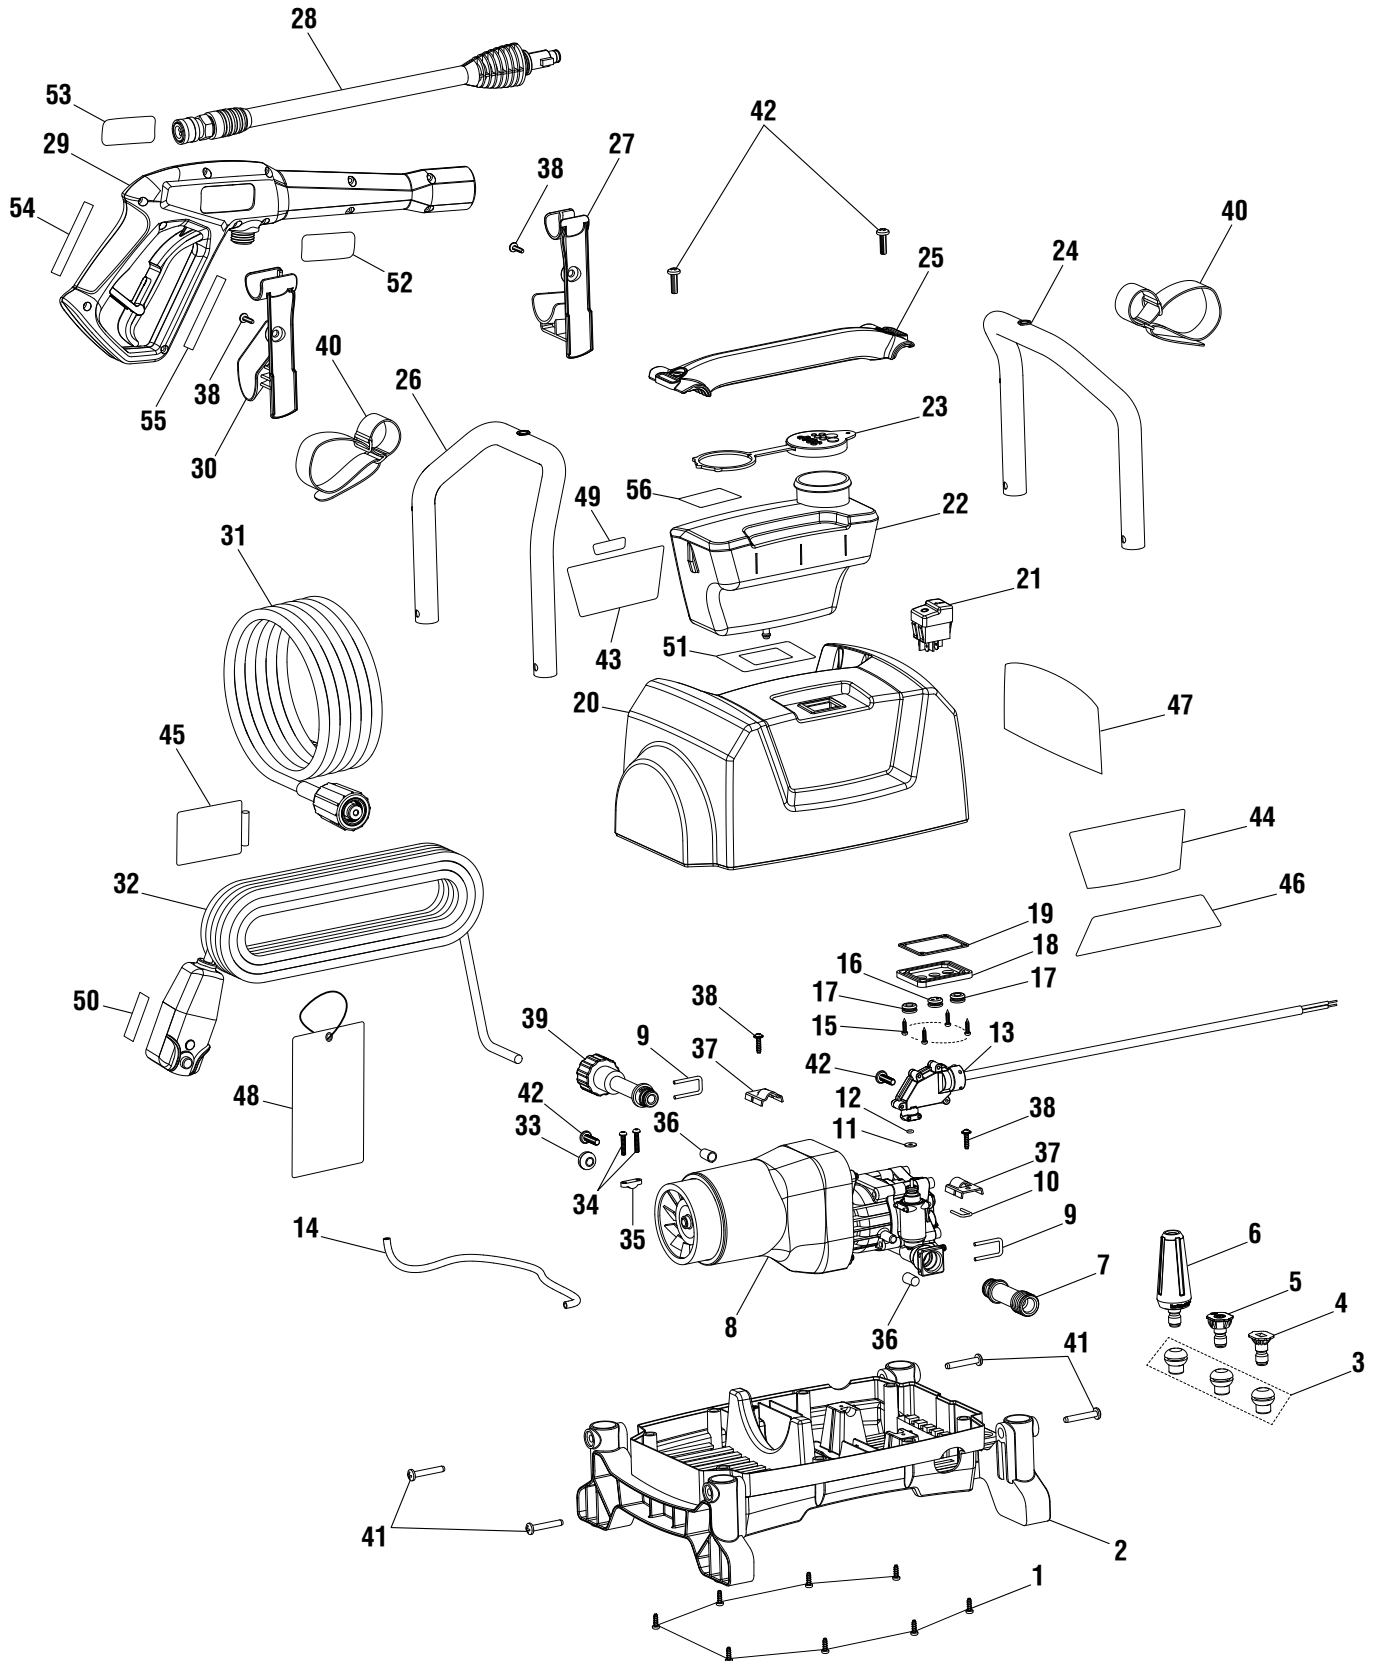

**RYOBI
ELECTRIC PRESSURE WASHER
ITEM NO. RY141600
MFG. NO. 090079268
REPLACEMENT PARTS LIST**

TECHTRONIC INDUSTRIES POWER EQUIPMENT

1428 Pearman Dairy Road, Anderson, SC 29625

Phone 1-800-860-4050

www.ryobitools.com

991000344

5-6-15 (Rev:01)

RYOBI ELECTRIC PRESSURE WASHER – MODEL NO. RY141600

RYOBI ELECTRIC PRESSURE WASHER – MODEL NO. RY141600

The item number will be found on a label attached to pump housing. Always mention the model number in all correspondence regarding your **PRESSURE WASHER** or when ordering replacement parts.