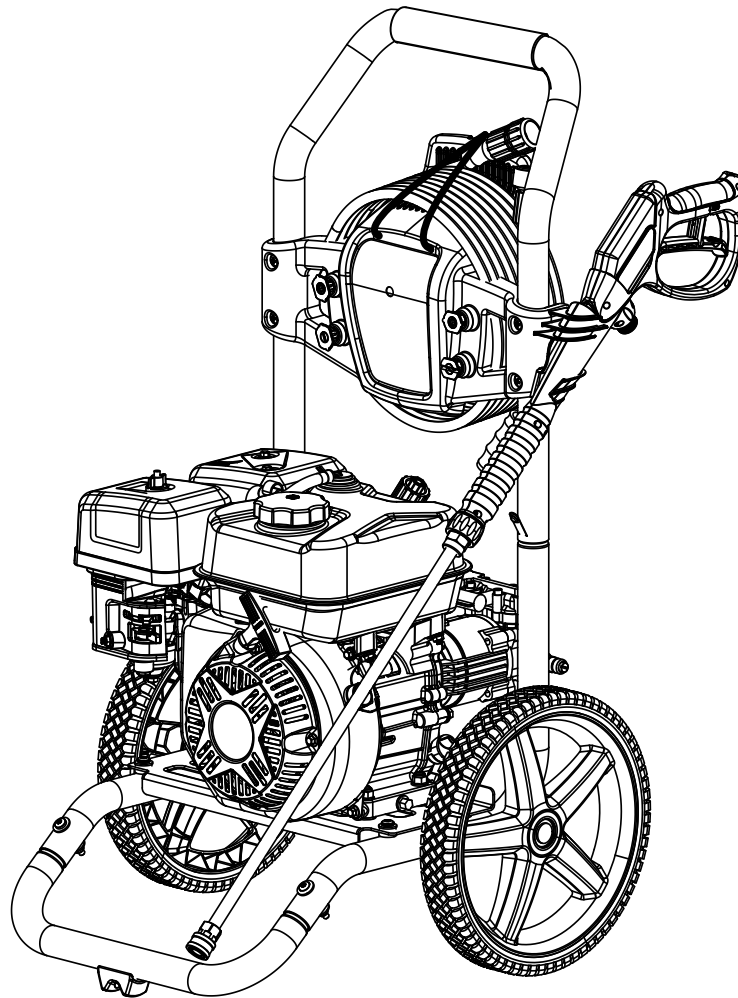

REPLACEMENT PARTS LIST

BRAND RYOBI		DESCRIPTION 2900 PSI Pressure Washer
MODEL NO. RY802925	MFG. NO. 095079510	

TECHTRONIC INDUSTRIES POWER EQUIPMENT

P.O. Box 1288, Anderson, SC 29622 ■ 1-800-525-2579 ■ www.ryobitools.com

PARTS LIST — FIGURE A

KEY NO.	PART NO.	DESCRIPTION	QTY.
1	678041007	Output Shaft Key	1
2	678774002	Flange Nut (M8)	4
3	678169004	Thermal Release Valve	1
4	308697028	0 Degree Nozzle	1
5	308700028	40 Degree Nozzle	1
6	308699028	25 Degree Nozzle	1
7	308706011	Soap Nozzle	1
8	570742072	O-Ring (OD9.5 x ID2.65)	1
9	661503015	Screw (M6 x 48 mm, Torx Hd.)	2
10	638128004	Washer (1/4 in.)	9
11	678610006	Lock Nut (M6)	6
12	638662053	Engine Mounting Plate	1
13	See Figure B	Engine	1
14	660739002	Bolt (5/16-24 x 23 mm, Hex Soc. Hd.)	4
15	308451090	Wheel	2
16	519314001	Funnel	1
17	678899006	Axle Ring Clip	2
18	620599034	Axle	2
19	638275002	Washer (1/2 in.)	2
20	661834008	Screw (M6 x 48 mm, Phillips But. Hd.)	4
21	308638092	Handle Assembly	1
22	308506014	Wand	1
23	308760085	Trigger Handle Assembly	1
24	310703046	Frame Assembly	2
25	310742040	Front Frame Assembly (Inc. Key No. 33)	1
26	308835120	Hose	1
27	518790049	Plastic Hose & Nozzle	1
28	314961010	Pump (Inc. Key Nos. 57-62)	1
29	661505005	Bolt (M8 x 36 mm)	4
30	561399003	Chemical Siphon Tube	1
31	660224009	Screw (M6 x 25 mm, T-30 Torx Pan Hd.)	5
32	308103015	Chemical Siphon Filter	1
33	561307007	Rubber Foot	1
34	518952001	Bead	1