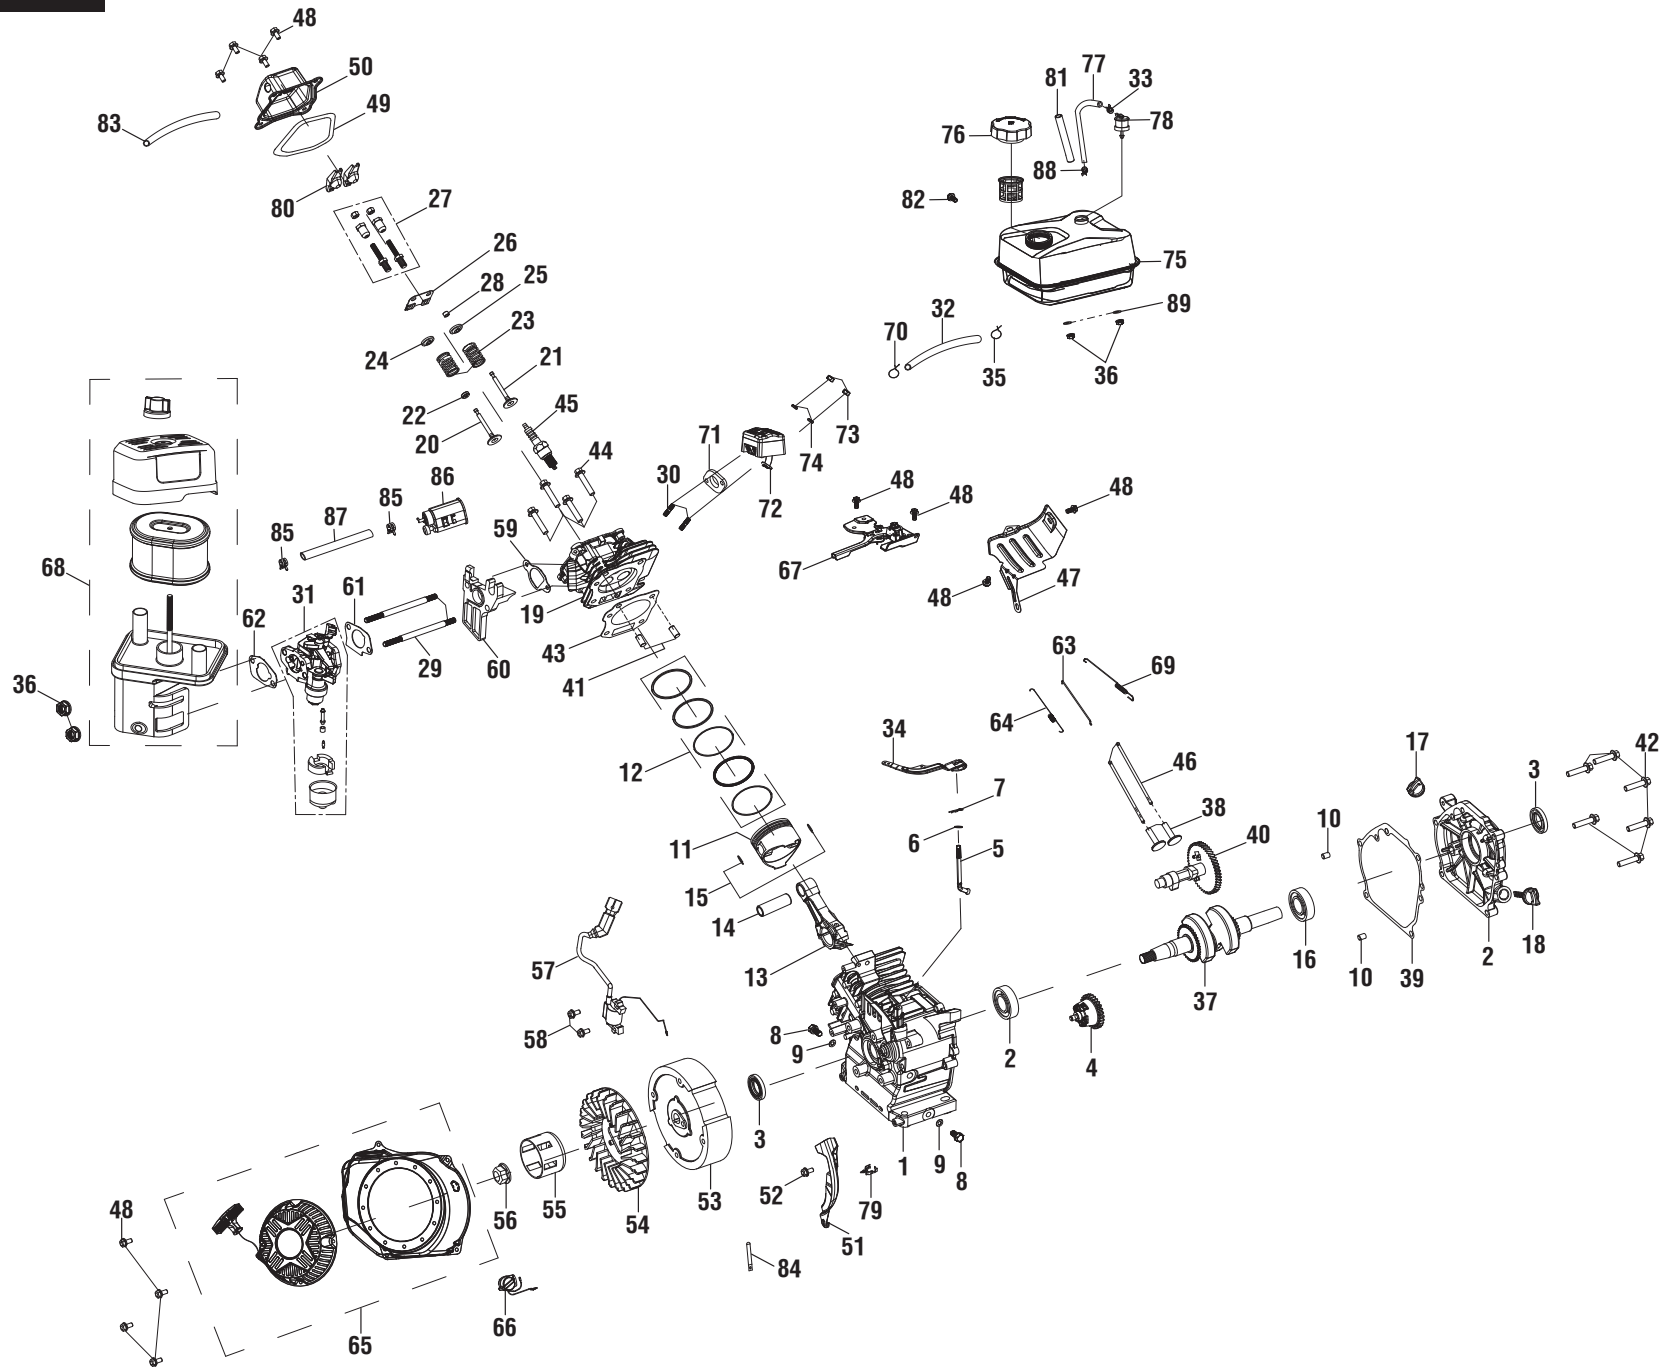

RY802925

PARTS LIST – FIGURE B

KEY NO.	PART NO.	DESCRIPTION	QTY.
1	099981173001	Crankcase	1
2	099981173109	Crankcase Cover Assembly	1
3	099981173110	Recoil Starter Fan	1
4	099981173004	Governor Assembly	1
5	099981173005	Governor Arm Shaft	1
6	099981173006	Governor Arm Shaft Washer	1
7	099981173007	Lock Pin	1
8	099981173008	Drain Plug Bolt	2
9	099981173009	Drain Plug Washer	2
10	099981173010	Casecover Dowel Pin	2
11	099981173011	Piston	1
12	099981173012	Scraper Ring Set Piston	1
13	099981173013	Connecting Rod Assembly	1
14	099981173014	Piston Pin	1
15	099981173015	Piston Clip	2
16	099981173111	Ball Bearing	2
17	099981173017	Oil Plug	1
18	099981173018	Dipstick	1
19	099981173019	Cylinder Head	1
20	099981173020	Intake Valve	1
21	099981173021	Exhaust Valve	1
22	099981173112	Oil Seal Valve	1
23	099981173023	Valve Spring	2
24	099981173024	Intake Valve Spring Seat	1
25	099981173025	Exhaust Valve Spring Seat	1
26	099981173026	Push Rod Guide Plate	1
27	099981173027	Rocker Arm Bolts	2
28	099981173028	Rotator	1
29	099981173029	Stud Bolt	2
30	099981173030	Stud Bolt	2
31	099981173031	Carburetor Assembly	1
32	099981173113	Fuel Line	1
33	099981173033	Fuel Line Clip	1
34	099981173034	Governor Arm	1
35	099981173101	Fuel Line Clip	1
36	099981173036	Nut (M6)	4
37	099981173037	Crankshaft Assembly	1
38	099981173038	Valve Lifter	2
39	099981173039	Casecover Packing	1
40	099981173102	Camshaft Assembly	1
41	099981173041	Dowel Pin	2
42	099981173042	Bolt (M8 x 30 mm)	6
43	099981173043	Cylinder Head Gasket	1
44	099981173044	Bolt (M8 x 60 mm)	4
45	099981174001	Spark Plug	1

KEY NO.	PART NO.	DESCRIPTION	QTY.
46	099981173046	Push Rod	2
47	099981173047	Shroud	1
48	099981173048	Bolt (M6 x 12 mm)	12
49	099981173049	Headcover Packing	1
50	099981173050	Cylinder Head Cover Comp.	1
51	099981173114	Wind Shield Comp.	1
52	099981173052	Bolt (M6 x 20 mm)	1
53	099981173053	Flywheel Assembly	1
54	099981173115	Oil Seal	2
55	099981173055	Starter Pulley	1
56	099981173056	Nut	1
57	099981174003	Ignition Coil Assembly	1
58	099981173058	Bolt (M6 x 25 mm)	2
59	099981173059	Intake Packing	1
60	099981173060	Carburetor Insulator	1
61	099981173061	Carburetor Packing	1
62	099981173062	Empty Filter Gasket	1
63	099981173063	Governor Rod	1
64	099981173064	Throttle Return Spring	1
65	099981173116	Recoil Starter Assembly	1
66	099981173066	Switch Assembly	1
67	099981173067	Upper Shroud Assembly	1
68	099981173117	Air Cleaner Assembly	1
69	099981173069	Governor Spring	1
70	099981173070	Fuel Line Clip	1
71	099981173071	Exhaust Packing	1
72	099981173072	Muffler Comp.	1
73	099981173073	Nut (M8)	2
74	099981173074	Spring Washer	2
75	099981173118	Fuel Tank Assembly	1
76	099981173076	Cap	1
77	099981173077	Connecting Pipe	1
78	099981173078	Manual Choke Assembly	1
79	099981173079	Clip	1
80	099981173080	Rocker Arm	2
81	099981173081	Ventilation Tube Protector	1
82	099981173082	Bolt (M6 x 28 mm)	1
83	099981173083	Breather Tube	1
84	099981173084	Wire Harness Clip	1
85	099981173119	Fuel Line Clip (Ø9.5)	2
86	099981173120	Carbon Tank Components	1
87	099981173087	Connecting Pipe	1
88	099981173121	Fuel Line Clip (Ø9)	1
89	099981173107	Washer	1