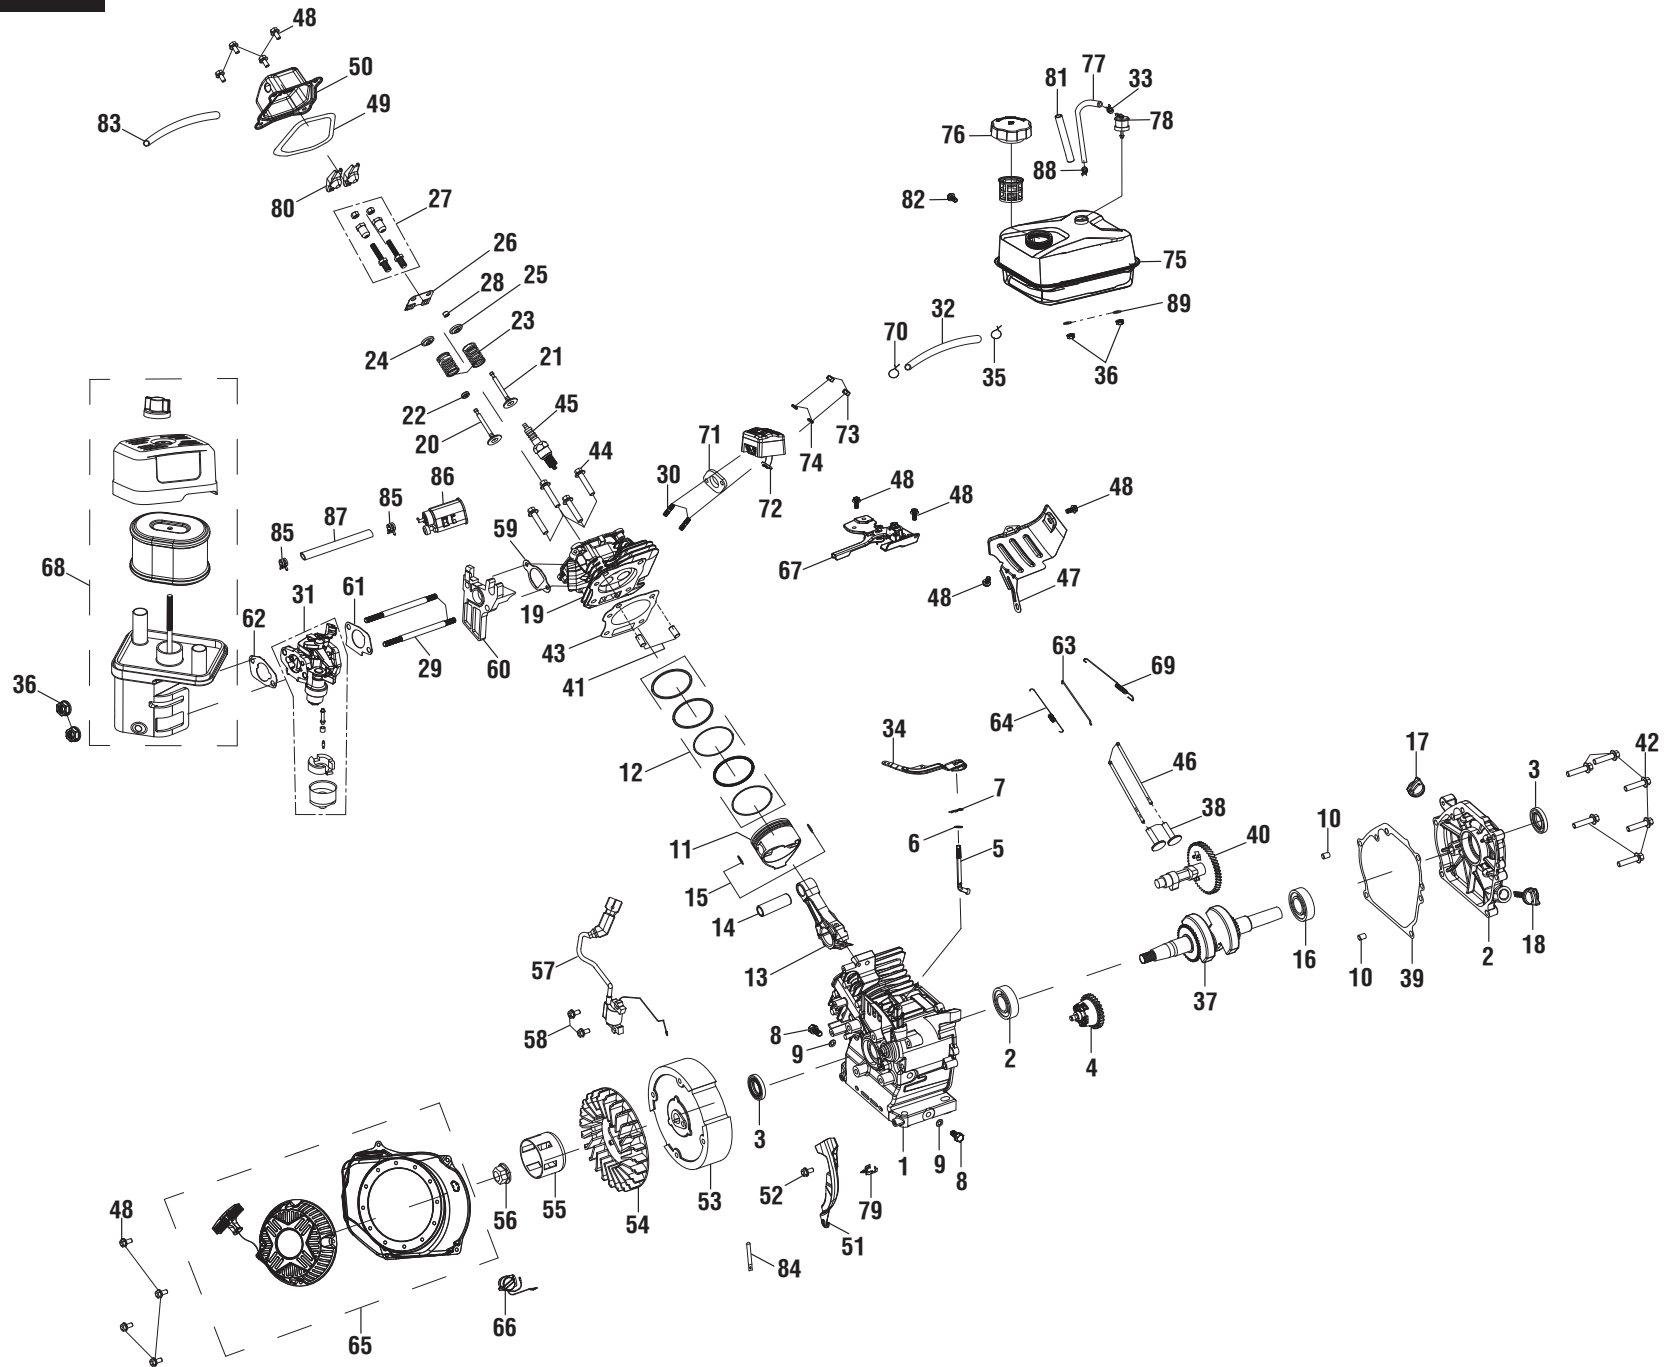

PARTS LIST – FIGURE B

KEY NO.	PART NO.	DESCRIPTION	QTY.
1	099981173001	Crankcase	1
2	099981173109	Crankcase Cover Assembly	1
3	099981173110	Recoil Starter Fan	1
4	099981173004	Governor Assembly	1
5	099981173005	Governor Arm Shaft	1
6	099981173006	Governor Arm Shaft Washer	1
7	099981173007	Lock Pin	1
8	099981173008	Drain Plug Bolt	2
9	099981173009	Drain Plug Washer	2
10	099981173010	Casecover Dowel Pin	2
11	099981173011	Piston	1
12	099981173012	Scraper Ring Set Piston	1
13	099981173013	Connecting Rod Assembly	1
14	099981173014	Piston Pin	1
15	099981173015	Piston Clip	2
16	099981173111	Ball Bearing	2
17	099981173017	Oil Plug	1
18	099981173018	Dipstick	1
19	099981173019	Cylinder Head	1
20	099981173020	Intake Valve	1
21	099981173021	Exhaust Valve	1
22	099981173112	Oil Seal Valve	1
23	099981173023	Valve Spring	2
24	099981173024	Intake Valve Spring Seat	1
25	099981173025	Exhaust Valve Spring Seat	1
26	099981173026	Push Rod Guide Plate	1
27	099981173027	Rocker Arm Bolts	2
28	099981173028	Rotator	1
29	099981173029	Stud Bolt	2
30	099981173030	Stud Bolt	2
31	099981173031	Carburetor Assembly	1
32	099981173113	Fuel Line	1
33	099981173033	Fuel Line Clip	1
34	099981173034	Governor Arm	1
35	099981173101	Fuel Line Clip	1
36	099981173036	Nut (M6)	4
37	099981173037	Crankshaft Assembly	1
38	099981173038	Valve Lifter	2
39	099981173039	Casecover Packing	1
40	099981173102	Camshaft Assembly	1
41	099981173041	Dowel Pin	2
42	099981173042	Bolt (M8 x 30 mm)	6
43	099981173043	Cylinder Head Gasket	1
44	099981173044	Bolt (M8 x 60 mm)	4
45	099981174001	Spark Plug	1

KEY NO.	PART NO.	DESCRIPTION	QTY.
46	099981173046	Push Rod	2
47	099981173047	Shroud	1
48	099981173048	Bolt (M6 x 12 mm)	12
49	099981173049	Headcover Packing	1
50	099981173050	Cylinder Head Cover Comp.	1
51	099981173114	Wind Shield Comp.	1
52	099981173052	Bolt (M6 x 20 mm)	1
53	099981173053	Flywheel Assembly	1
54	099981173115	Oil Seal	2
55	099981173055	Starter Pulley	1
56	099981173056	Nut	1
57	099981174003	Ignition Coil Assembly	1
58	099981173058	Bolt (M6 x 25 mm)	2
59	099981173059	Intake Packing	1
60	099981173060	Carburetor Insulator	1
61	099981173061	Carburetor Packing	1
62	099981173062	Empty Filter Gasket	1
63	099981173063	Governor Rod	1
64	099981173064	Throttle Return Spring	1
65	099981173116	Recoil Starter Assembly	1
66	099981173066	Switch Assembly	1
67	099981173067	Upper Shroud Assembly	1
68	099981173117	Air Cleaner Assembly	1
69	099981173069	Governor Spring	1
70	099981173070	Fuel Line Clip	1
71	099981173071	Exhaust Packing	1
72	099981173072	Muffler Comp.	1
73	099981173073	Nut (M8)	2
74	099981173074	Spring Washer	2
75	099981173118	Fuel Tank Assembly	1
76	099981173076	Cap	1
77	099981173077	Connecting Pipe	1
78	099981173078	Manual Choke Assembly	1
79	099981173079	Clip	1
80	099981173080	Rocker Arm	2
81	099981173081	Ventilation Tube Protector	1
82	099981173082	Bolt (M6 x 28 mm)	1
83	099981173083	Breather Tube	1
84	099981173084	Wire Harness Clip	1
85	099981173119	Fuel Line Clip (Ø9.5)	2
86	099981173120	Carbon Tank Components	1
87	099981173087	Connecting Pipe	1
88	099981173121	Fuel Line Clip (Ø9)	1
89	099981173107	Washer	1