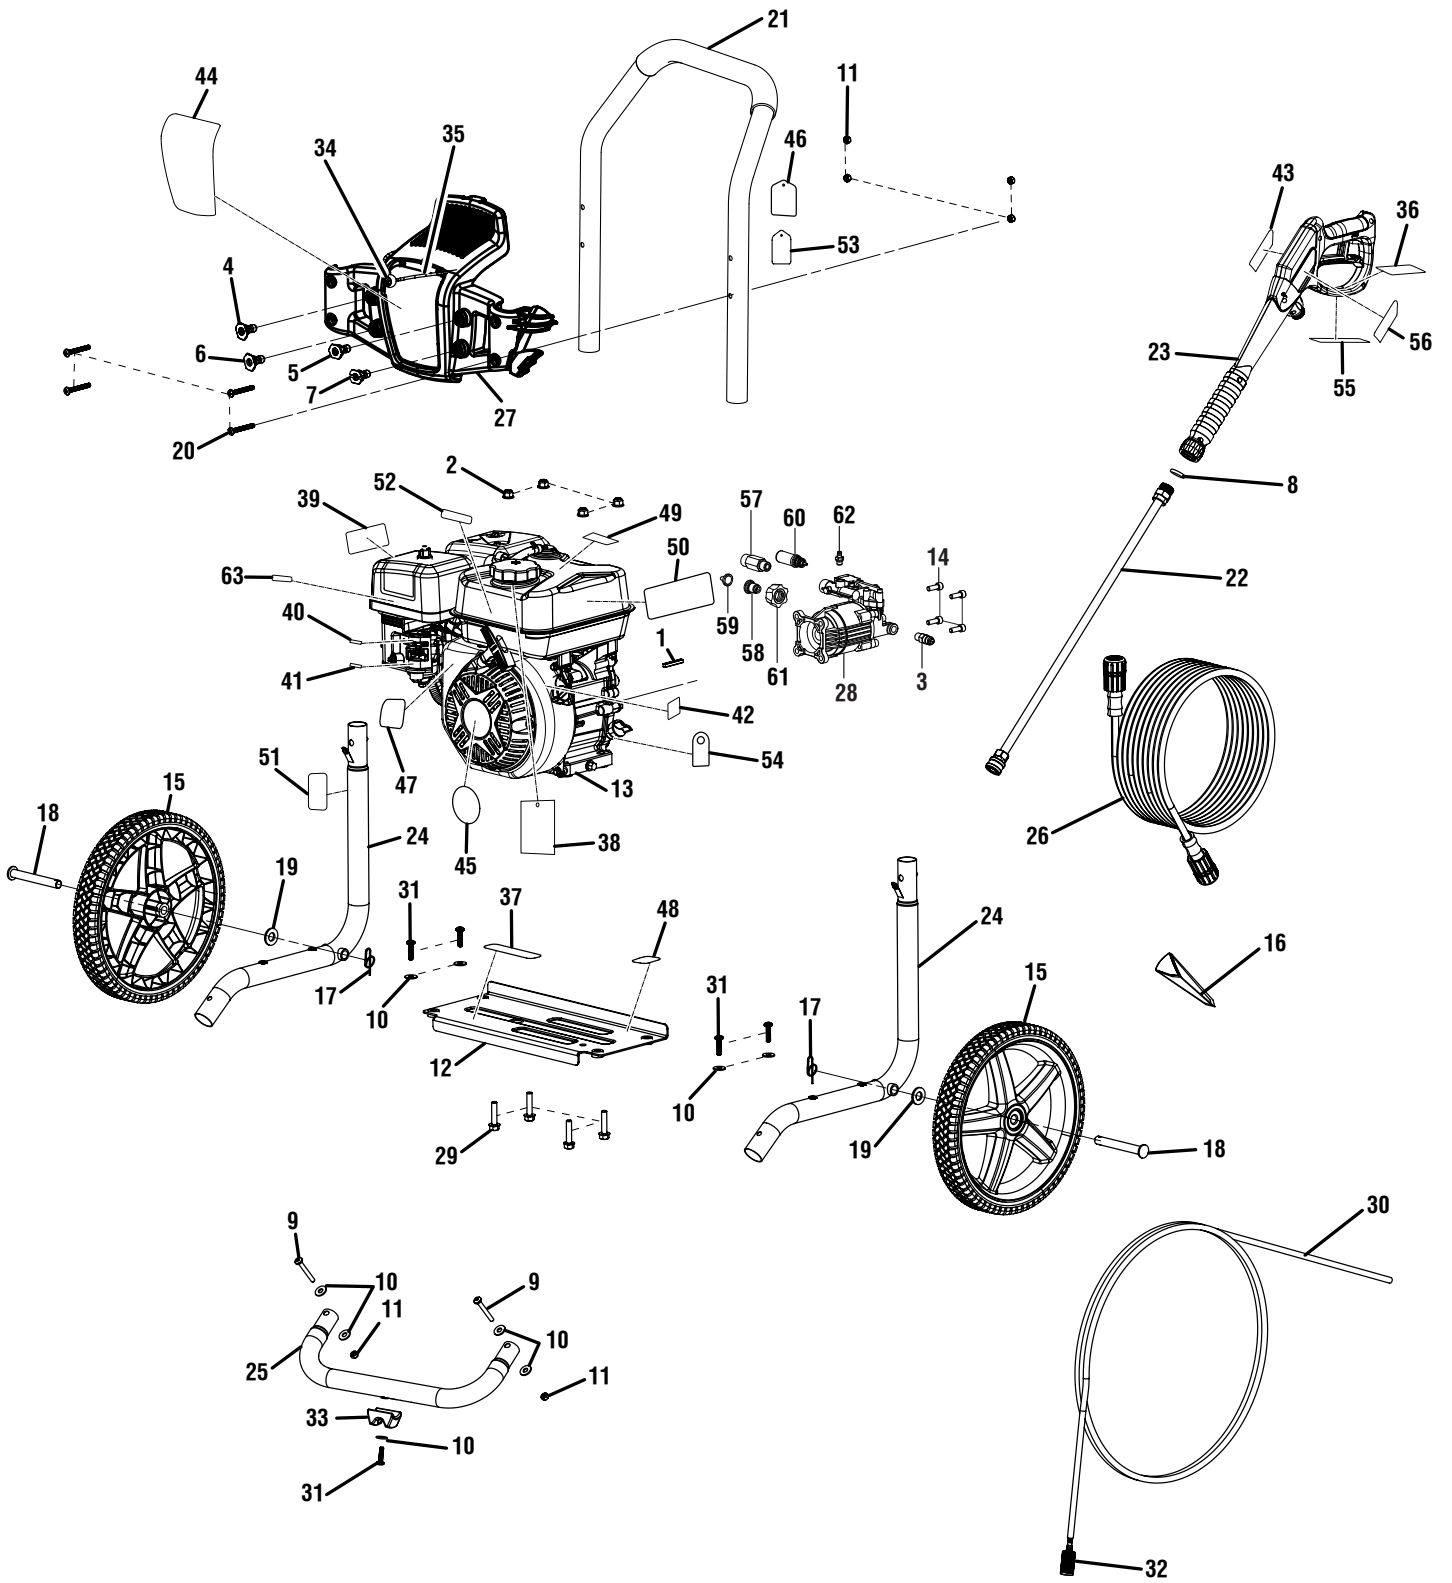

RY802925

PARTS LIST — FIGURE A

KEY NO.	PART NO.	DESCRIPTION	QTY.
1	678041007	Output Shaft Key	1
2	678774002	Flange Nut (M8)	4
3	678169004	Thermal Release Valve	1
4	308697028	0 Degree Nozzle	1
5	308700028	40 Degree Nozzle	1
6	308699028	25 Degree Nozzle	1
7	308706011	Soap Nozzle	1
8	570742072	O-Ring (OD9.5 x ID2.65)	1
9	661503015	Screw (M6 x 48 mm, Torx Hd.)	2
10	638128004	Washer (1/4 in.)	9
11	678610006	Lock Nut (M6)	6
12	638662053	Engine Mounting Plate	1
13	See Figure B	Engine	1
14	660739002	Bolt (5/16-24 x 23 mm, Hex Soc. Hd.)	4
15	308451090	Wheel	2
16	519314001	Funnel	1
17	678899006	Axle Ring Clip	2
18	620599034	Axle	2
19	638275002	Washer (1/2 in.)	2
20	661834008	Screw (M6 x 48 mm, Phillips But. Hd.)	4
21	308638092	Handle Assembly	1
22	308506014	Wand	1
23	308760085	Trigger Handle Assembly	1
24	310703046	Frame Assembly	2
25	310742040	Front Frame Assembly (Inc. Key No. 33)	1
26	308835120	Hose	1
27	518790049	Plastic Hose & Nozzle	1
28	314961010	Pump (Inc. Key Nos. 57-62)	1
29	661505005	Bolt (M8 x 36 mm)	4
30	561399003	Chemical Siphon Tube	1
31	660224009	Screw (M6 x 25 mm, T-30 Torx Pan Hd.)	5
32	308103015	Chemical Siphon Filter	1
33	561307007	Rubber Foot	1
34	518952001	Bead	1

KEY NO.	PART NO.	DESCRIPTION	QTY.
35	570718001	Bungee Cord	1
36	940654228	Trigger Handle Warning Label (FR/SP)	1
37	940676024	Data Warnings Label	1
38	940851346	Danger Hangtag	1
39	940851409	Hot Surface and Exhaust Label	1
40	940851483	Choke Label	1
41	940851484	Fuel Valve Label	1
42	940851485	Engine Switch Label	1
43	940851520	Trigger Handle Logo Label	1
44	940851649	Performance Panel Label	1
45	940851650	Recoil Logo Label	1
46	918016062	Quick Start Hangtag	1
47	940647084	Choke/Fuel Valve Callout Label	1
48	940871010	Add Oil Label	1
49	940872003	E85 Label	1
50	940894022	Danger Label	1
51	940947003	Combustion Warning Label	1
52	941486008	Inquiries Label	1
53	961039005	Nozzle Hangtag	1
54	961454001	Oil Dipstick Hangtag	1
55	940851569	Trigger Handle Rating Label	1
56	940654083	Trigger Handle Warning Label (ENG)	1
57	308862003	Outlet Tube	1
58	642058001	Inlet Filter Connector	1
59	308662001	Inlet Filter Screen	1
60	310924003	Unloader Valve Assembly	1
61	310993003	Inlet Filter Adapter Insert	1
62	308452002	Soap Injector Kit	1
63	940803288	EMC Label	1
	Not Shown:		
	120968045	High Altitude Kit (Ducar 212cc)	
	998000316	Operator's Manual	
	998000317	Quick Start Guide