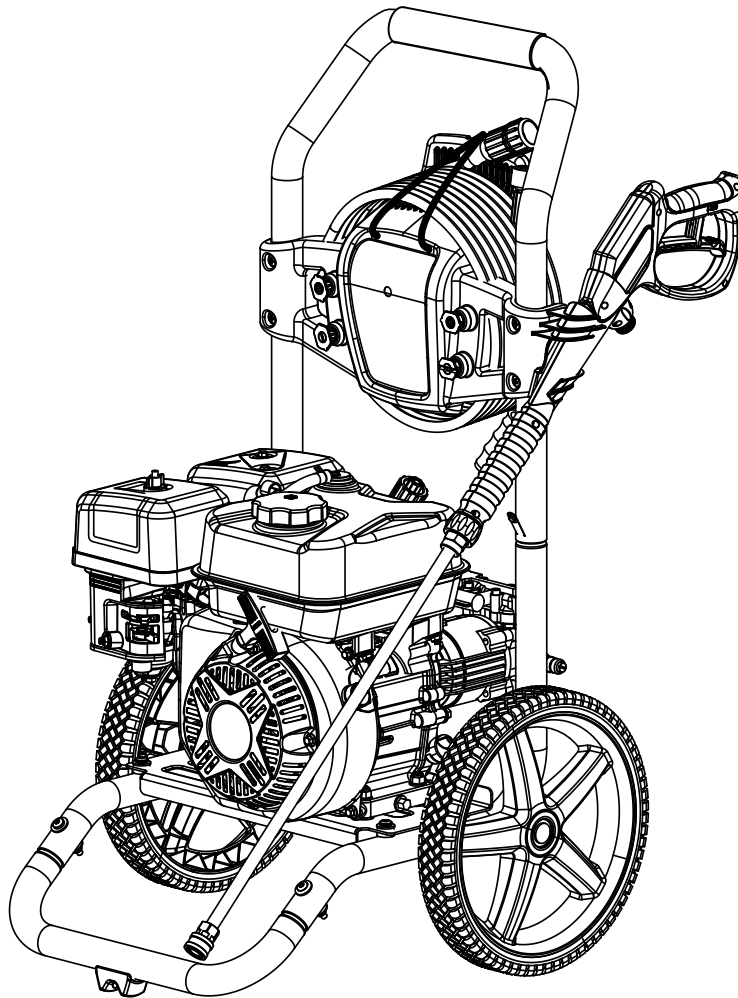

REPLACEMENT PARTS LIST

BRAND RYOBI		DESCRIPTION 2900 PSI Pressure Washer
MODEL NO. RY802925	MFG. NO. 095079510	

TECHTRONIC INDUSTRIES POWER EQUIPMENT

P.O. Box 1288, Anderson, SC 29622 ■ 1-800-525-2579 ■ www.ryobitools.com

RY802925

PARTS LIST — FIGURE A

KEY NO.	PART NO.	DESCRIPTION	QTY.
1	678041007	Output Shaft Key	1
2	678774002	Flange Nut (M8)	4
3	678169004	Thermal Release Valve	1
4	308697028	0 Degree Nozzle	1
5	308700028	40 Degree Nozzle	1
6	308699028	25 Degree Nozzle	1
7	308706011	Soap Nozzle	1
8	570742072	O-Ring (OD9.5 x ID2.65)	1
9	661503015	Screw (M6 x 48 mm, Torx Hd.)	2
10	638128004	Washer (1/4 in.)	9
11	678610006	Lock Nut (M6)	6
12	638662053	Engine Mounting Plate	1
13	See Figure B	Engine	1
14	660739002	Bolt (5/16-24 x 23 mm, Hex Soc. Hd.)	4
15	308451090	Wheel	2
16	519314001	Funnel	1
17	678899006	Axle Ring Clip	2
18	620599034	Axle	2
19	638275002	Washer (1/2 in.)	2
20	661834008	Screw (M6 x 48 mm, Phillips But. Hd.)	4
21	308638092	Handle Assembly	1
22	308506014	Wand	1
23	308760085	Trigger Handle Assembly	1
24	310703046	Frame Assembly	2
25	310742040	Front Frame Assembly (Inc. Key No. 33)	1
26	308835120	Hose	1
27	518790049	Plastic Hose & Nozzle	1
28	314961010	Pump (Inc. Key Nos. 57-62)	1
29	661505005	Bolt (M8 x 36 mm)	4
30	561399003	Chemical Siphon Tube	1
31	660224009	Screw (M6 x 25 mm, T-30 Torx Pan Hd.)	5
32	308103015	Chemical Siphon Filter	1
33	561307007	Rubber Foot	1
34	518952001	Bead	1