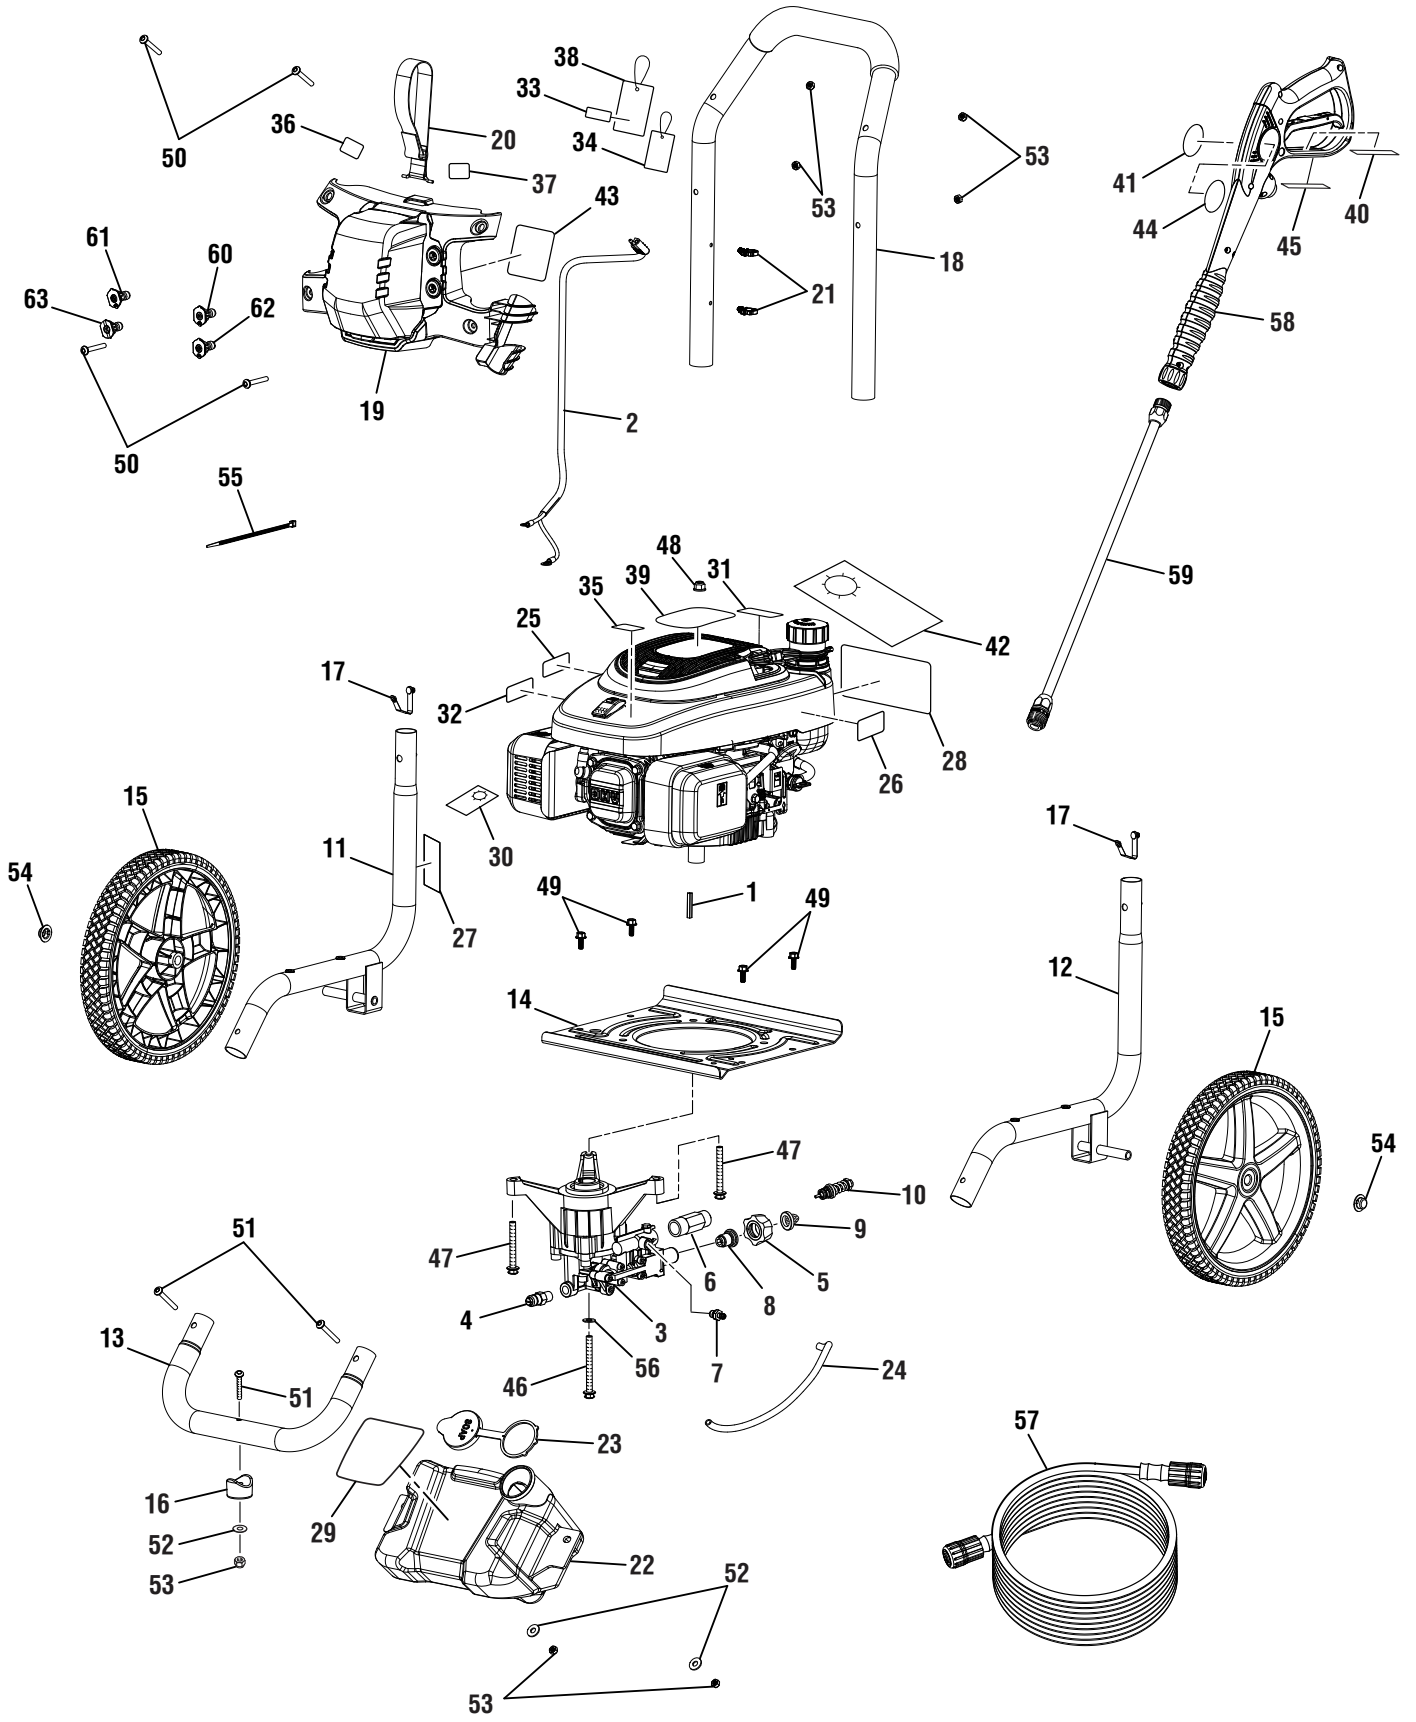

RYOBI PRESSURE WASHER – ITEM NO. RY803111

The model number will be found on a label attached to the engine plate. Always mention the model number in all correspondence regarding your **PRESSURE WASHER** or when ordering replacement parts.