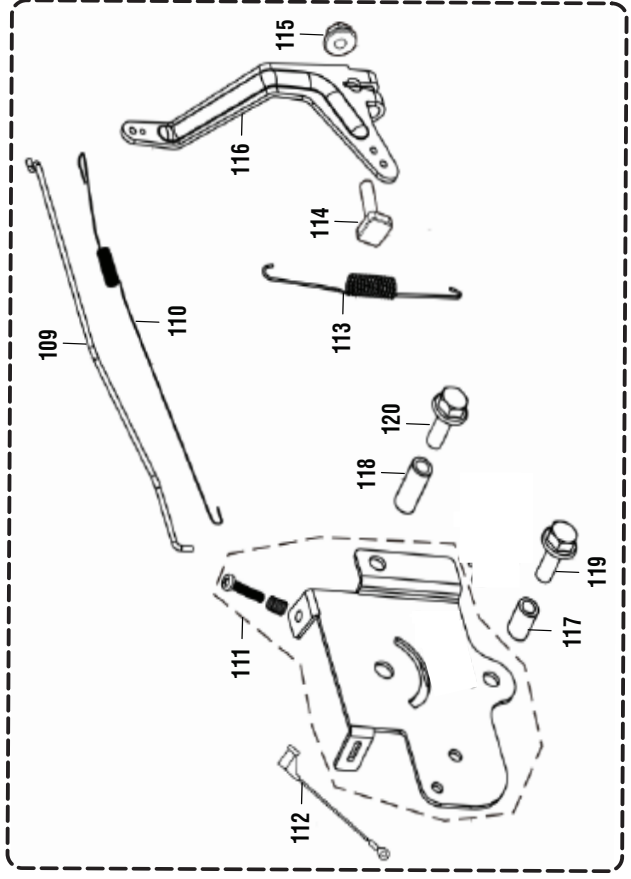

RYOBI PRESSURE WASHER – MODEL NO. RY80518

RYOBI PRESSURE WASHER – MODEL NO. RY80518

The model number will be found on a label attached to the engine plate. Always mention the model number in all correspondence regarding your **PRESSURE WASHER** or when ordering replacement parts.

KEY PART NO. NUMBER	DESCRIPTION	QTY.	KEY PART NO. NUMBER	DESCRIPTION	QTY.
MUFFLER:					
87	18130-Z250410-QA00 Muffler Outer Cover	1	104	19352-Z030110 Impeller	1
88	18100-Z250210-QA99 Muffler Assembly	1	105	13510-Z340110 Flywheel Assembly	1
89	18001-Z250110 Exhaust Outlet Gasket	1	106	900007-0625-A1 Bolt	1
90	90305-0600-31 Nut	2	107	30423-Z020310 Ignition Coil Stop Wire	1
91	90204-Z250110 Stud	2	108	30400-Z250301 Ignition Coil	1
PISTON ASSEMBLY					
92	16620-Z030510 Fuel Tank Assembly	1	THROTTLE CONTROL ASSEMBLY:		
93	16730-Z620210 Fuel Cap	1	109	16062-Z250110 Governor Rod	1
94	16744-Z620120 Fuel Cap Chain	1	110	16012-Z030120 Throttle Valve Return Spring	1
95	90007-0614-A1 Bolt	2	111	16520-Z251010 Throttle Control Bottom Plate	1
96	16652-Z030110 Fuel Filter	1	112	35555-Z010120 Stop Engine Switch Ground Wire	1
97	90686-Z250310 Fuel Tube	1	113	16063-Z250510 Governor Spring	1
98	90685-Z030410 Clamp	1	114	16072-Z010110 Governor Support Bolt	1
99	90685-Z020110 Clamp	3	115	90305-0600-31 Nut	1
100	90685-Z030220 Clamp	1	116	16070-Z250110 Governor Support Assembly	1
101	90686-Z250410 Fuel Tube	1	117	90683-Z250110 Sleeve	1
FLYWHEEL / IMPELLER / STARTER PULLEY /					
IGNITION COIL:					
102	13501-Z010110 Flywheel Nut	1	118	90683-Z250210 Sleeve	1
103	28002-Z030110 Starter Pulley	1	119	90007-0635-A1 Hex Flange Nut	1
			120	90007-0655-A1 Hex Flange Nut	1