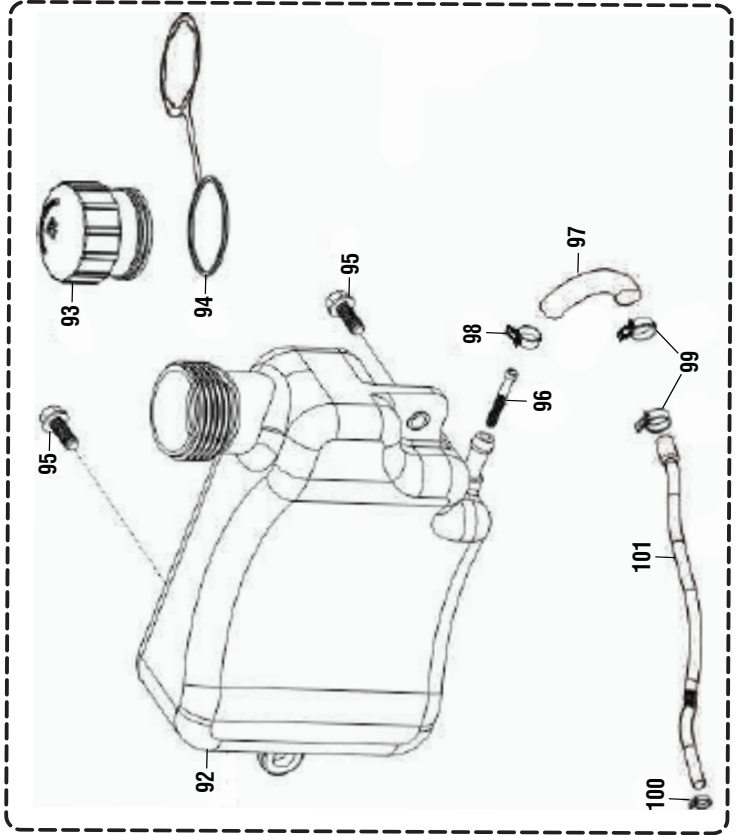

RYOBI PRESSURE WASHER – MODEL NO. RY80518

RYOBI PRESSURE WASHER – MODEL NO. RY80518

The model number will be found on a label attached to the engine plate. Always mention the model number in all correspondence regarding your **PRESSURE WASHER** or when ordering replacement parts.

KEY PART NO. NUMBER	DESCRIPTION	QTY.	KEY PART NO. NUMBER	DESCRIPTION	QTY.
MUFFLER:					
87	18130-Z250410-QA00 Muffler Outer Cover	1	104	19352-Z030110 Impeller	1
88	18100-Z250210-QA99 Muffler Assembly	1	105	13510-Z340110 Flywheel Assembly	1
89	18001-Z250110 Exhaust Outlet Gasket	1	106	900007-0625-A1 Bolt	1
90	90305-0600-31 Nut	2	107	30423-Z020310 Ignition Coil Stop Wire	1
91	90204-Z250110 Stud	2	108	30400-Z250301 Ignition Coil	1
PISTON ASSEMBLY					
92	16620-Z030510 Fuel Tank Assembly	1	THROTTLE CONTROL ASSEMBLY:		
93	16730-Z620210 Fuel Cap	1	109	16062-Z250110 Governor Rod	1
94	16744-Z620120 Fuel Cap Chain	1	110	16012-Z030120 Throttle Valve Return Spring	1
95	90007-0614-A1 Bolt	2	111	16520-Z251010 Throttle Control Bottom Plate	1
96	16652-Z030110 Fuel Filter	1	112	35555-Z010120 Stop Engine Switch Ground Wire	1
97	90686-Z250310 Fuel Tube	1	113	16063-Z250510 Governor Spring	1
98	90685-Z030410 Clamp	1	114	16072-Z010110 Governor Support Bolt	1
99	90685-Z020110 Clamp	3	115	90305-0600-31 Nut	1
100	90685-Z030220 Clamp	1	116	16070-Z250110 Governor Support Assembly	1
101	90686-Z250410 Fuel Tube	1	117	90683-Z250110 Sleeve	1
FLYWHEEL / IMPELLER / STARTER PULLEY /					
IGNITION COIL:					
102	13501-Z010110 Flywheel Nut	1	118	90683-Z250210 Sleeve	1
103	28002-Z030110 Starter Pulley	1	119	90007-0635-A1 Hex Flange Nut	1
			120	90007-0655-A1 Hex Flange Nut	1