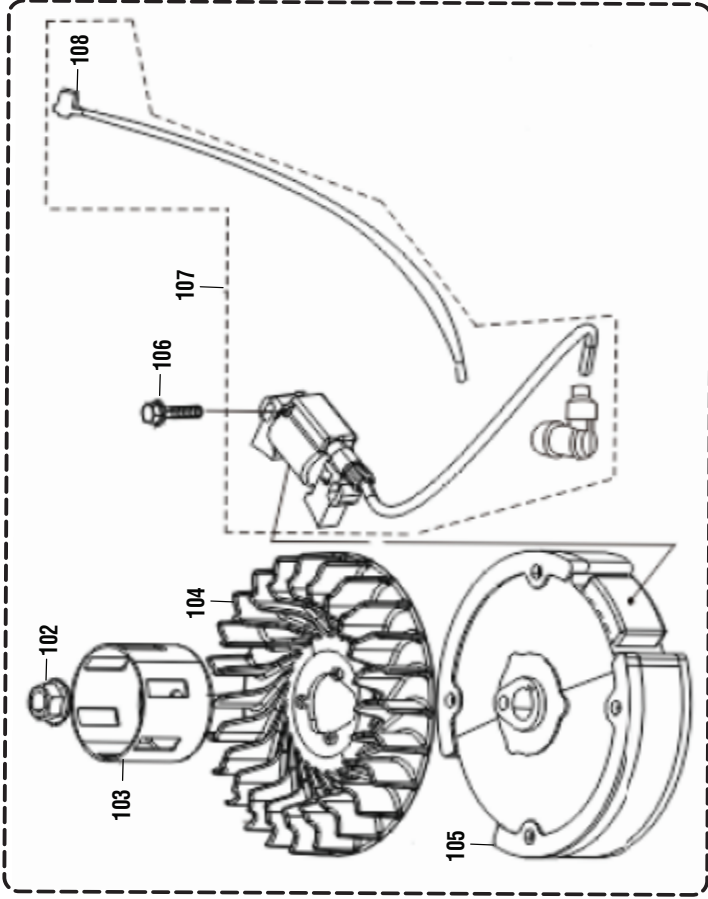

RYOBI PRESSURE WASHER – MODEL NO. RY80518

RYOBI PRESSURE WASHER – MODEL NO. RY80518

The model number will be found on a label attached to the engine plate. Always mention the model number in all correspondence regarding your **PRESSURE WASHER** or when ordering replacement parts.

KEY PART NO. NUMBER	DESCRIPTION	QTY.	KEY PART NO. NUMBER	DESCRIPTION	QTY.
MUFFLER:					
87	18130-Z250410-QA00 Muffler Outer Cover	1	104	19352-Z030110 Impeller	1
88	18100-Z250210-QA99 Muffler Assembly	1	105	13510-Z340110 Flywheel Assembly	1
89	18001-Z250110 Exhaust Outlet Gasket	1	106	900007-0625-A1 Bolt	1
90	90305-0600-31 Nut	2	107	30423-Z020310 Ignition Coil Stop Wire	1
91	90204-Z250110 Stud	2	108	30400-Z250301 Ignition Coil	1
PISTON ASSEMBLY					
92	16620-Z030510 Fuel Tank Assembly	1	THROTTLE CONTROL ASSEMBLY:		
93	16730-Z620210 Fuel Cap	1	109	16062-Z250110 Governor Rod	1
94	16744-Z620120 Fuel Cap Chain	1	110	16012-Z030120 Throttle Valve Return Spring	1
95	90007-0614-A1 Bolt	2	111	16520-Z251010 Throttle Control Bottom Plate	1
96	16652-Z030110 Fuel Filter	1	112	35555-Z010120 Stop Engine Switch Ground Wire	1
97	90686-Z250310 Fuel Tube	1	113	16063-Z250510 Governor Spring	1
98	90685-Z030410 Clamp	1	114	16072-Z010110 Governor Support Bolt	1
99	90685-Z020110 Clamp	3	115	90305-0600-31 Nut	1
100	90685-Z030220 Clamp	1	116	16070-Z250110 Governor Support Assembly	1
101	90686-Z250410 Fuel Tube	1	117	90683-Z250110 Sleeve	1
FLYWHEEL / IMPELLER / STARTER PULLEY /					
IGNITION COIL:					
102	13501-Z010110 Flywheel Nut	1	118	90683-Z250210 Sleeve	1
103	28002-Z030110 Starter Pulley	1	119	90007-0635-A1 Hex Flange Nut	1
			120	90007-0655-A1 Hex Flange Nut	1