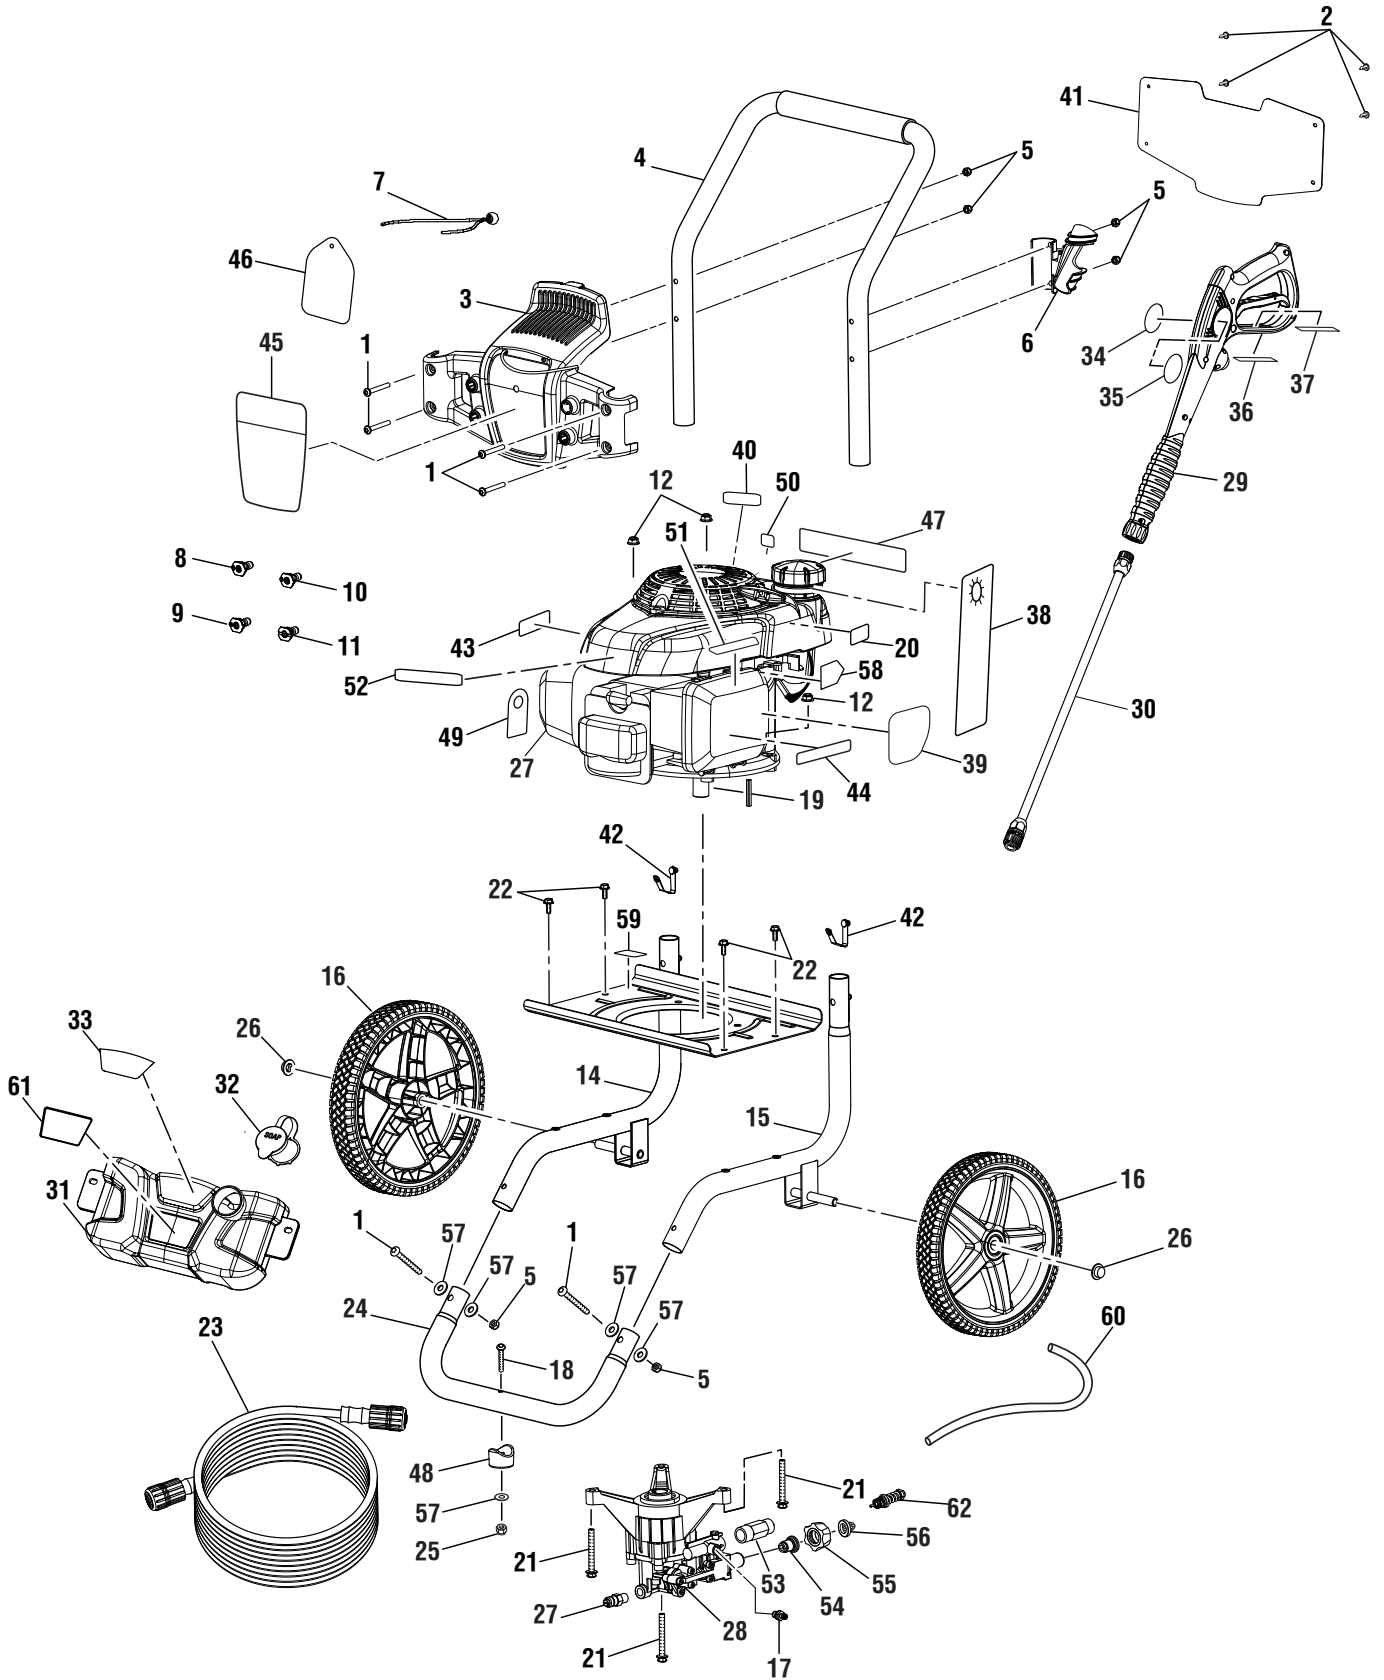

RYOBI PRESSURE WASHER MODEL NO. RY80930

RYOBI PRESSURE WASHER MODEL NO. RY80930

The model number will be found on a label attached to the engine plate. Always mention the model number in all correspondence regarding your **PRESSURE WASHER** or when ordering replacement parts.

KEY NO.	PART NUMBER	DESCRIPTION	QTY	KEY NO.	PART NUMBER	DESCRIPTION	QTY
1	661503015	Screw (M6 x 48 mm, T30 Torx Hd.).....	6	31	580875009	Soap Tank	1
2	660923016	Screw (#6-20).....	4	32	310650004	Soap Tank Cap.....	1
3	310673006	Hose and Nozzle Holder (Inc. Key No. 7).....	1	33	941608003	Soap Dilution Label.....	1
4	308638042	Handle w/Foam.....	1	34	940786035	Label (Wand Logo)	1
5	678610006	Lock Nut (M6).....	6	35	940654084	Label (Wand Warning)	1
6	519313009	Wand Holder	1	36	940654228	Warning Label (Fr/Sp).....	1
7	310664001	Bungee Cord Assembly	1	37	940786020	Label (Wand Rating)	1
8	308700030	40° Nozzle	1	38	940473012	Danger Hangtag.....	1
9	308706011	Soap Nozzle	1	39	940698019	Engine Control Label.....	1
10	308699029	25° Nozzle.....	1	40	940947010	Combustion Label.....	1
11	308697029	0° Nozzle	1	41	524408007	Quick Start Panel	1
12	678774002	Flange Nut (M8 x 1.25).....	3	42	308421004	Lock Button w/Spring Clip.....	2
13	Note A	Engine (Honda GCV 160, 160cc OHC Vertical).....	1	43	940680027	Hot Surface Label	1
14	310703012	Main Frame Assembly (Left, Inc. Key No. 42).....	1	44	940803018	EMC Label.....	1
15	310704013	Main Frame Assembly (Right, Inc. Key No. 42)	1	45	940779114	Performance Label.....	1
16	308451053	Wheel	2	46	961039005	Nozzle Hangtag.....	1
17	308452002	Detergent Suction Kit.....	1	47	940894012	Danger Label.....	1
18	661501001	Screw (1/4-20 x 1.85 in., T30 Torx Hd.).....	1	48	570554002	Wear Pad.....	1
19	678041007	Output Shaft Key (40 mm).....	1	49	961454001	Dipstick Hangtag.....	1
20	940899003	Do Not Mix Label	1	50	940872003	No E85 Label.....	1
21	660962003	Bolt (M8 x 60 mm, Flange Hd.)	3	51	941486008	Inquiries Label	1
22	661505020	Bolt (M6 x 16 mm).....	4	52	941714004	Honda Brand Label	1
23	308835006	Hose (25 ft.).....	1	53	308862003	Outlet Tube.....	1
24	310742011	Front Frame(Inc. Key Nos. 18, 25, 48 & 57)	1	54	642058001	Spindle	1
25	678016006	Lock Nut (1/4-20)	1	55	310993003	Collar	1
26	679957001	Push Cap Nut (1/2 in.).....	2	56	308662001	Filter Screen (Pump Inlet).....	1
27	678169004	Thermal Release Valve	1	57	638128004	Washer (1/4 in.)	5
28	308653052	Pump (Inc. Keys 17, 53-56 & 63)	1	58	941550005	Engine On/Off Label.....	1
29	308760019	Trigger Handle Assembly (Inc. Keys Nos. 35 & 37).....	1	59	940871002	Oil Fill Location Label.....	1
30	308506006	Extension Wand	1	60	570728007	Chemical Siphon Tube	1
				61	941608002	Powered By Honda Label	1
				62	310924003	Pump Unloader Valve.....	1
				Not Shown:			
				120900147	Pump Protector (4 oz., Not Included)		
				990000742	Operator's Manual		
				990000743	Quick Start Guide		

NOTE A: OWT Industries, Inc., will not provide engines as replacement parts. Engines are covered through the engine manufacturer's warranty. Consult the accompanying engine manual or contact our service department for assistance.