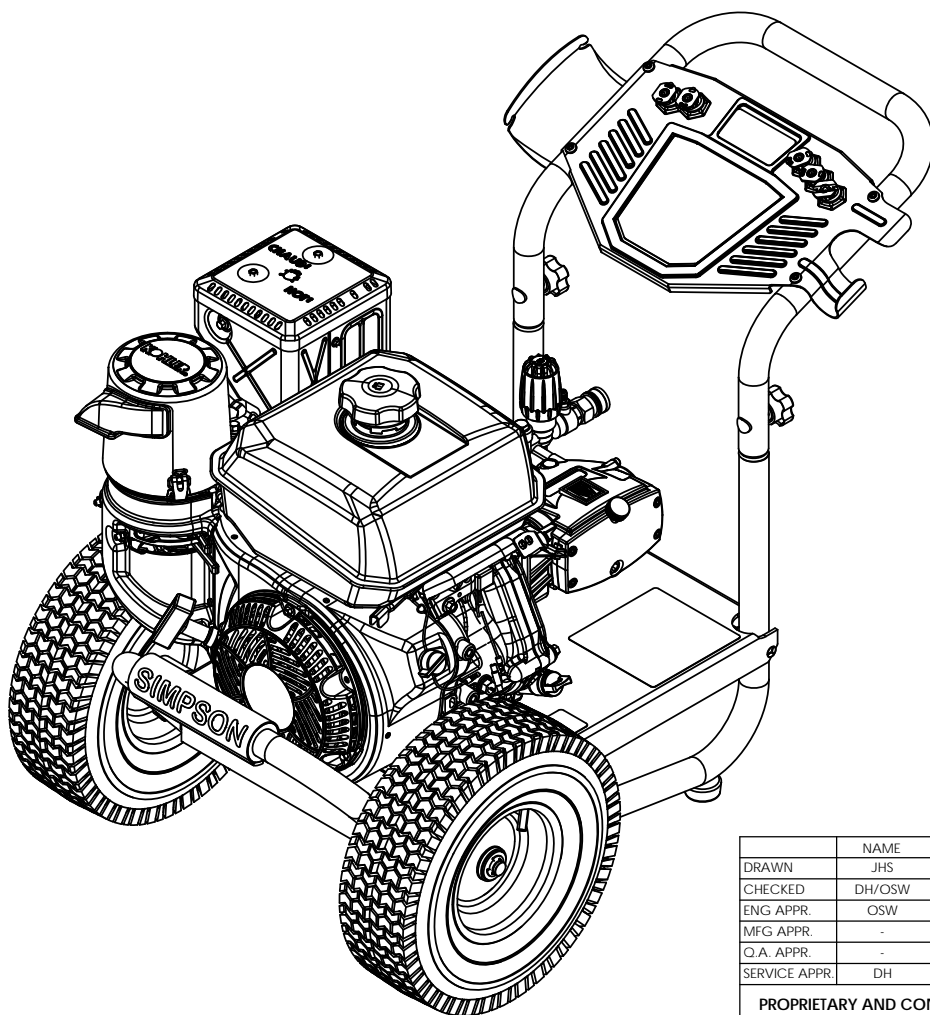

ITEM	PART NO	QTY.	DESCRIPTION
1	7110179	1	PUMP SERVICE ASSY, COMET EW4040
2	7110231	1	FRAME SVC ASSY, AL 13.25 C-C
2.1	7109040	1	PLATE, 13.25" C-C ALUM BASE WITH LABELS
2.2	7107262	2	FOOT KIT, SERVICE KIT
3	7106671	1	HANDLE GRIP, SIMPSON BLACK W/ WHITE LETTERING
4	7110233	1	ENGINE SVC ASSY W/ LABELS, KOHLER CH440
5	7110235	1	HARDWARE KIT, ENGINE MOUNTING, KOHLER CH440
6	7105376	2	KIT, 13" WHEEL SERVICE
7	7101683	1	NOZZLE SET, 4.0 5PC 1/4" QC-M
8	7110232	1	HANDLE, SVC ASSY W/DASHBOARD, LABELS
8.1	7107064	1	HANDLE TUBE, AL CORNER MOUNT FRAME 13.25" C-C
8.2	7110229	1	DASHBOARD SVC ASSY W/ LABELS
8.2.1	7107068	1	HOLDER, NOZZLE 3PC RUBBER STRIP
8.2.2	7107067	1	HOLDER, NOZZLE 2PC RUBBER STRIP
9	7107941	2	KNOB-BOLT ASSEMBLY

FNA-GROUP

1265 INDUSTRIAL STREET, DECATUR, AR 72722

TITLE:

**SIMPSON ALK4240
 4200PSI @ 4.0GPM**

SIZE	DWG. NO.	REV.
A	60822-S-A	A
SCALE: N/A	ECN# DC17-0258	SHEET 1 OF 3

ITEM	PART NO	QTY.	DESCRIPTION
1	7110179	1	PUMP SERVICE ASSY, COMET EW4040
1.1	7109267	1	PUMP, COMET EWD4040 W/ POWER BOOST
1.2	7103279	1	KIT, PUMP MOUNTING HARDWARE
1.3	7105453	1	KEY, SHAFT 1/4" X 1/4" X 1-1/2"

ITEM	PART NO	QTY.	DESCRIPTION
11	7107109	1	KIT, SOAP HOSE & FILTER
12	7103642	1	HOSE, 3/8" x 50' x 4500PSI WIRE BRAID
* 13	7102045	1	TOOL, NOZZLE CLEANING, UNIVERSAL
14	7108125	1	GUN, 4500PSI 3/8QC(M) INLET X M22(F) OEM
15	7103261	1	LANCE, 31" 1/4"QC-F x M22(M)