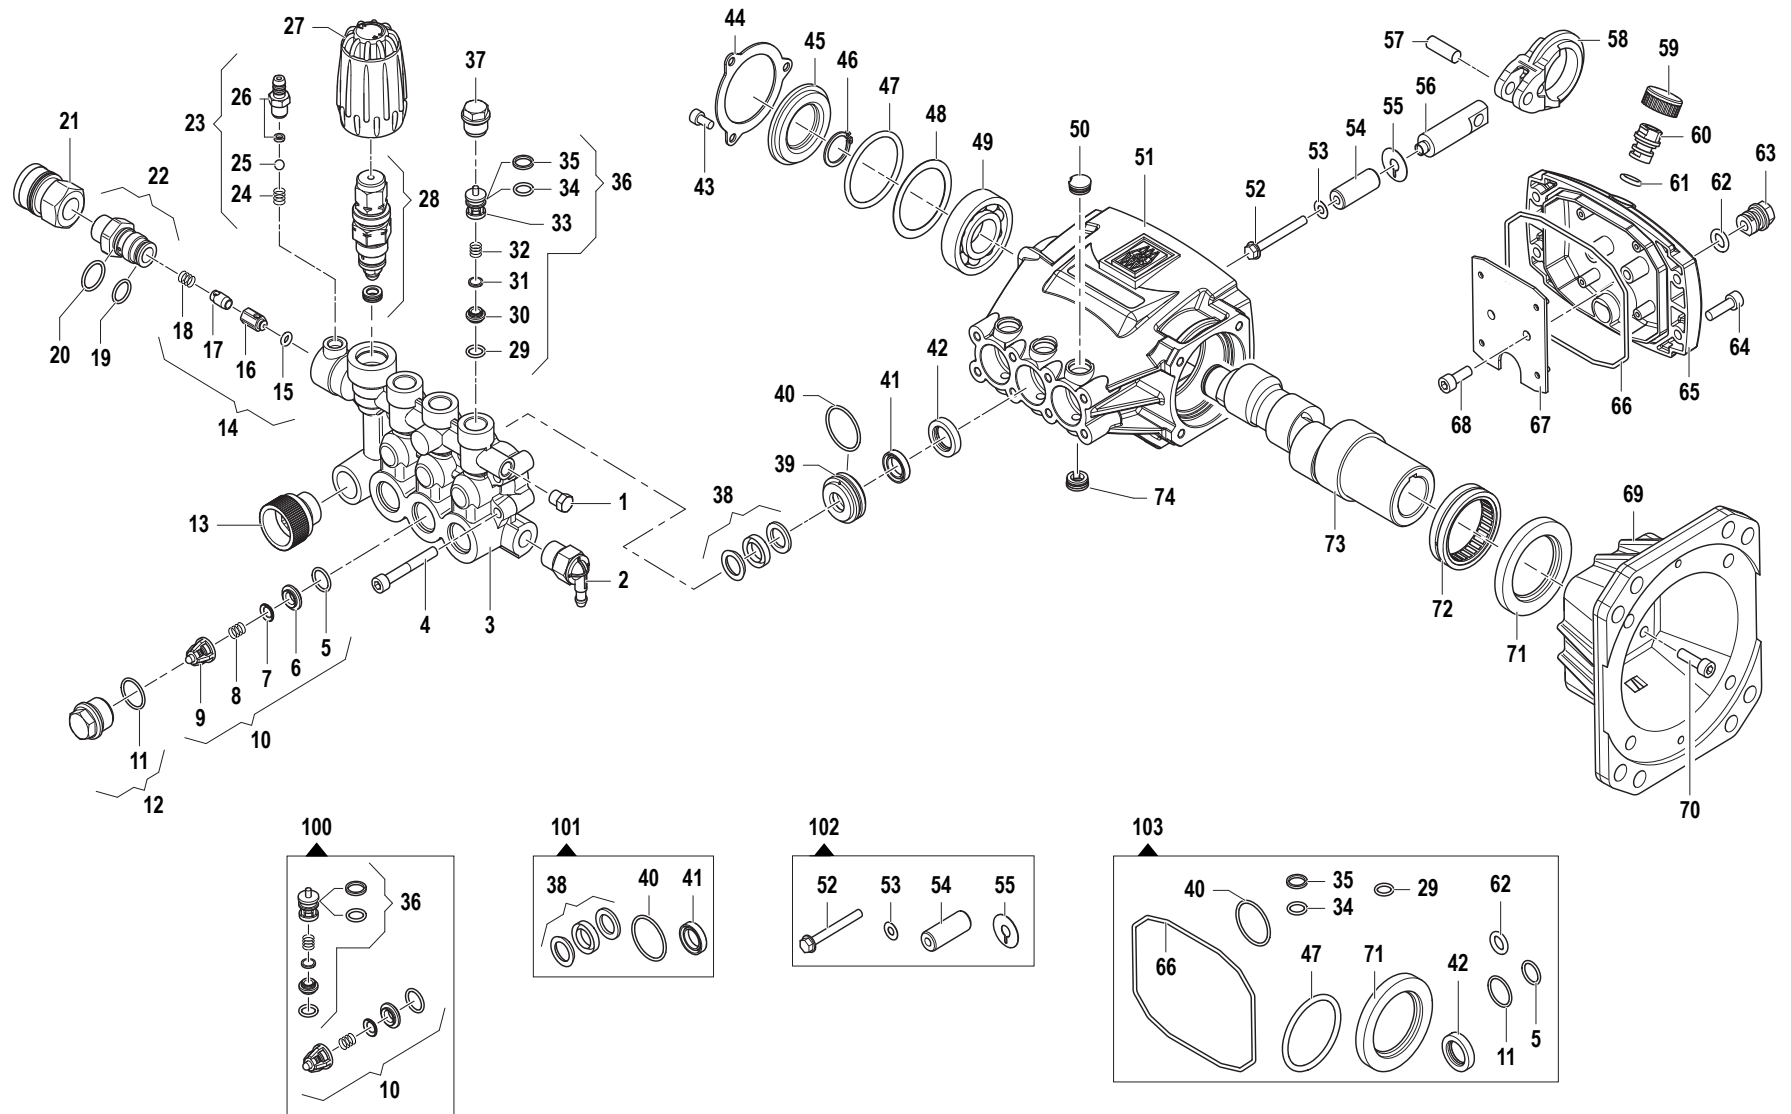

*** NOT SHOWN**

SIZE A	DWG. NO. 60822-S-A	REV. A
SCALE: N/A	ECN# DC17-0258	SHEET 3 OF 3

FNA 7109267 PUMP

EXPLODED VIEW

7109267 PARTS LIST

ITEM	PART	DESCRIPTION	QTY. Per Pump	ITEM	PART	DESCRIPTION	QTY. Per Pump
1	N/A	Cap G1/8"	1	42	N/A	Oil Seal Ø15 X 24 X 5	3
2	7110287	Thermo Valve Kit 1/4	1	43	7110293	Screw M5 x 10	3
3	N/A	Pump Manifold	1	44	7110294	Crankcase Flange	1
4	7110288	Screw M8x45	8	45	7104960	Transparent Cover	1
5	N/A	O-Ring Ø1,78 x 12,42	3	46	7110295	Outer Seger Ø20	1
6	N/A	Suction Valve Seat	3	47	7110296	O-Ring Ø3,53 X 44,04	1
7	N/A	Suction Valve	3	48	7110297	Spacer Ø41 X 51,8 X 0.5	1
8	N/A	Suction Spring	3	49	7110298	Ball Bearing Ø13 X 52 X 15	1
9	N/A	Suction Valve Cage	3	50	7110299	Cap	3
10	N/A	Suction Valve Ass. y Kit	3	51	N/A	Pump Crankcase	1
11	N/A	O-Ring Ø1,78 x 17,17	3	52	N/A	Special Screw M5 X 45	3
12	N/A	Suction Cap Kit	3	53	N/A	Washer Ø5,2 X 11,7 X 0.3	3
13	7110289	Coupling Kit 3/4-1/2"	1	54	N/A	Ceramic Bushing Ø13	3
14	N/A	Check Valve Kit	1	55	N/A	Washer	3
15	N/A	O-Ring Ø2,4 X 4,3	1	56	7110300	Piston Guide	3
16	N/A	Check Valve	1	57	7110301	Gudgeon Pin Ø8 X 25	3
17	N/A	Ejector	1	58	7110302	Con. Rod	3
18	N/A	Spring	1	59	7110303	Plug Cover	1
19	N/A	O-Ring Ø1,78 x 12,42	1	60	7110304	Breather Plug	1
20	N/A	O-Ring Ø1,78 x 15,6	1	61	7110305	O-Ring Ø2,62 X 9,13	1
21	N/A	Quick Coupler 3/8 NPT	1	62	7110306	O-Ring Ø3 X 9	1
22	7105404	Injector Body Kit 3/8 NPT	1	63	N/A	Plug	1
23	N/A	Detergent Coupling Kit	1	64	7110307	Screw M5x20	4
24	7105407	Detergent Spring	1	65	7110308	Crankcase Cover	1
25	7105408	Detergent Ball 7/32"	1	66	7110309	O-Ring Ø12 X 100	1
26	7105409	Detergent Coupling	1	67	7110310	Plate	1
27	7110290	Knob	1	68	7110311	Screw M6 X 16	1
28	7105410	Reg. Valve Kit + Seat	1	69	7110312	Flange	1
29	N/A	O-Ring Ø1,78 x 8,73	3	70	7110313	Screw M5x20	4
30	N/A	Delivery Valve Seat	3	71	7110314	Oil Seal Ø40 X 62 X 7	1
31	N/A	Delivery Valve	3	72	7110315	Roller Bearing Ø45 X 52 X 16	1
32	N/A	Delivery Spring	3	73	N/A	Eccentric Shaft 1"	1
33	N/A	Delivery Valve Cage	3	74	7110316	Drilled Cap	3
34	N/A	O-Ring Ø1,78 x 9,25	3				
35	N/A	Anti-Extr. Ring	3				
36	N/A	Delivery Valve Ass.y Kit	3				
37	7110291	Delivery Cap	3				
						PUMP SERVICE KITS	
38	N/A	Packing Ø13 X 20 X 4,5	3	100	7109627	Complete Valve Kit	1
39	7110292	Packing Retainer Ø13	3	101	7107528	Water Seal Kit	1
40	N/A	O-Ring Ø1,78 X 26,7	3	102	7107527	Piston Kit	1
41	N/A	Packing Ø13 X 20 X 4,5	3	103	7109628	Oil Seal Kit	1