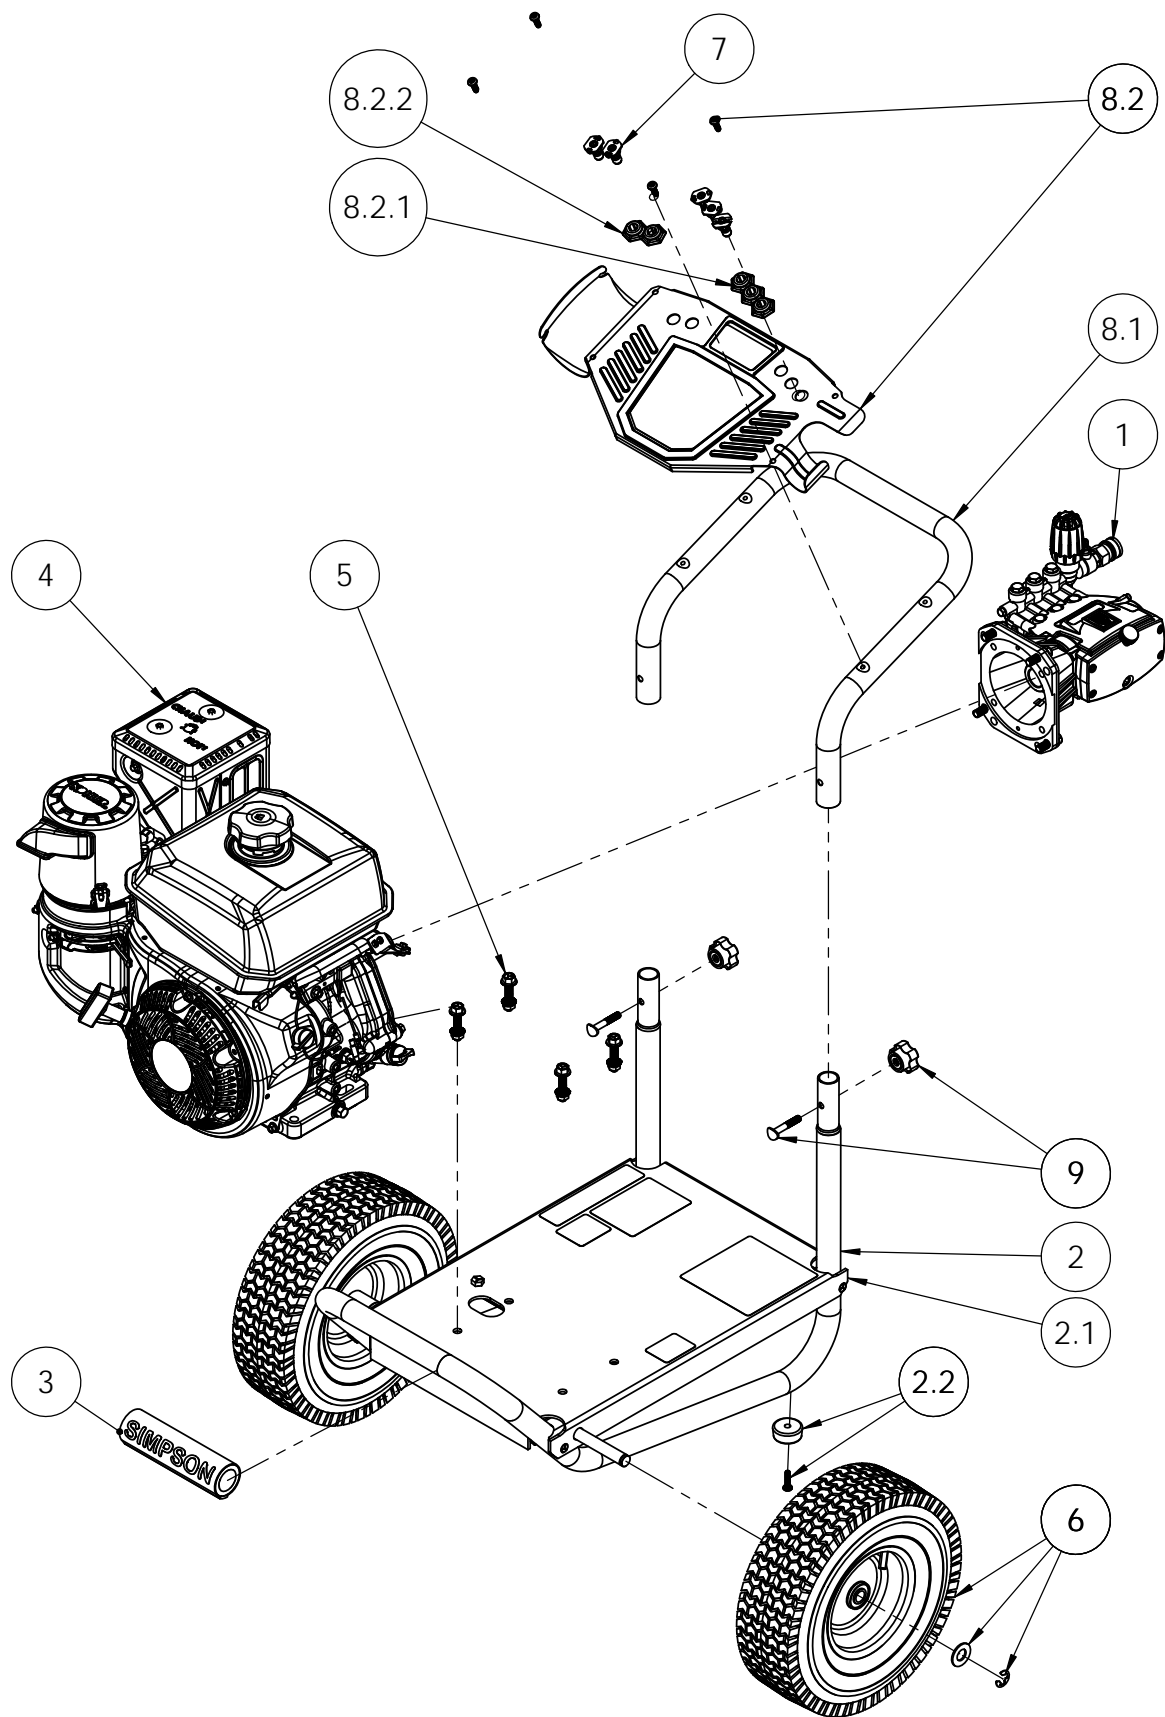

ITEM	PART NO	QTY.	DESCRIPTION
1	7110179	1	PUMP SERVICE ASSY, COMET EW4040
2	7110231	1	FRAME SVC ASSY, AL 13.25 C-C
2.1	7109040	1	PLATE, 13.25" C-C ALUM BASE WITH LABELS
2.2	7107262	2	FOOT KIT, SERVICE KIT
3	7106671	1	HANDLE GRIP, SIMPSON BLACK W/ WHITE LETTERING
4	7110233	1	ENGINE SVC ASSY W/ LABELS, KOHLER CH440
5	7110235	1	HARDWARE KIT, ENGINE MOUNTING, KOHLER CH440
6	7105376	2	KIT, 13" WHEEL SERVICE
7	7101683	1	NOZZLE SET, 4.0 5PC 1/4" QC-M
8	7110232	1	HANDLE, SVC ASSY W/DASHBOARD, LABELS
8.1	7107064	1	HANDLE TUBE, AL CORNER MOUNT FRAME 13.25" C-C
8.2	7110229	1	DASHBOARD SVC ASSY W/ LABELS
8.2.1	7107068	1	HOLDER, NOZZLE 3PC RUBBER STRIP
8.2.2	7107067	1	HOLDER, NOZZLE 2PC RUBBER STRIP
9	7107941	2	KNOB-BOLT ASSEMBLY

FNA-GROUP

1265 INDUSTRIAL STREET, DECATUR, AR 72722

TITLE:

**SIMPSON ALK4240
 4200PSI @ 4.0GPM**

SIZE	DWG. NO.	REV.
A	60822-S-A	A
SCALE: N/A	ECN# DC17-0258	SHEET 1 OF 3

ITEM	PART NO	QTY.	DESCRIPTION
1	7110179	1	PUMP SERVICE ASSY, COMET EW4040
1.1	7109267	1	PUMP, COMET EWD4040 W/ POWER BOOST
1.2	7103279	1	KIT, PUMP MOUNTING HARDWARE
1.3	7105453	1	KEY, SHAFT 1/4" X 1/4" X 1-1/2"

ITEM	PART NO	QTY.	DESCRIPTION
11	7107109	1	KIT, SOAP HOSE & FILTER
12	7103642	1	HOSE, 3/8" x 50' x 4500PSI WIRE BRAID
* 13	7102045	1	TOOL, NOZZLE CLEANING, UNIVERSAL
14	7108125	1	GUN, 4500PSI 3/8QC(M) INLET X M22(F) OEM
15	7103261	1	LANCE, 31" 1/4"QC-F x M22(M)