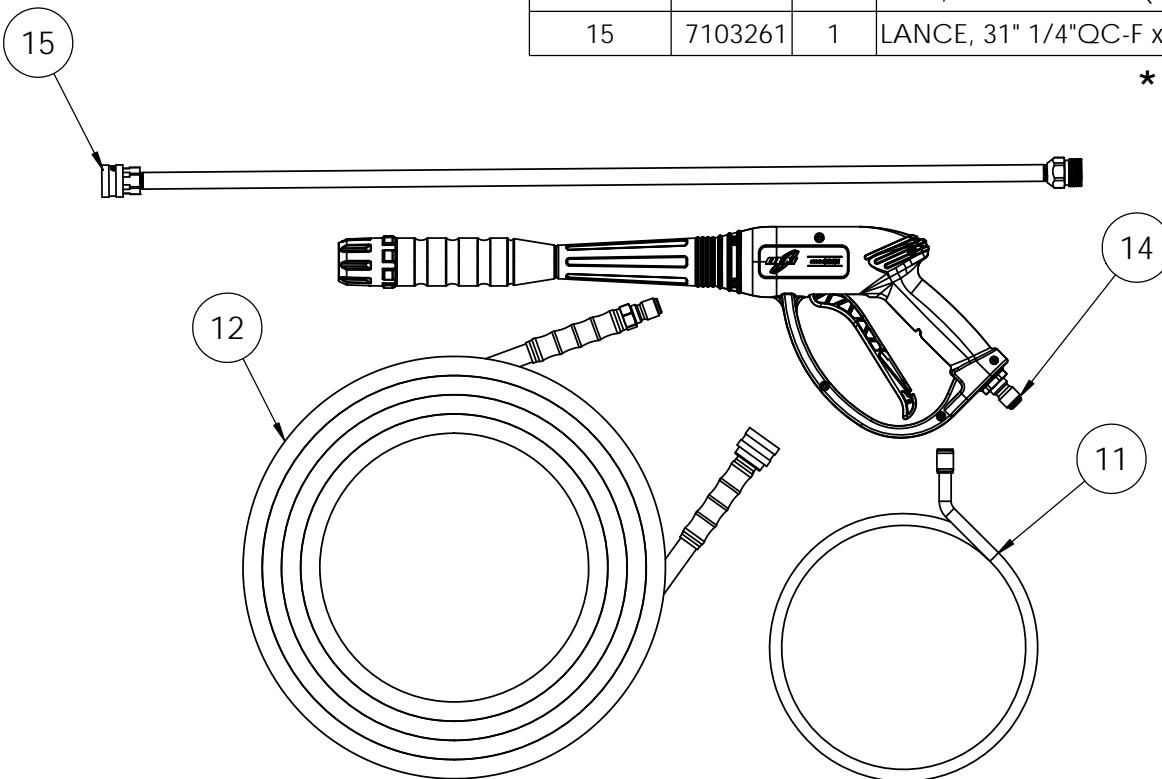

*** NOT SHOWN**

SIZE A	DWG. NO. 60822-S-A	REV. A
SCALE: N/A	ECN# DC17-0258	SHEET 3 OF 3

FNA 7109267 PUMP

EXPLODED VIEW

7109267 PARTS LIST

ITEM	PART	DESCRIPTION	QTY. Per Pump	ITEM	PART	DESCRIPTION	QTY. Per Pump
1	N/A	Cap G1/8"	1	42	N/A	Oil Seal Ø15 X 24 X 5	3
2	7110287	Thermo Valve Kit 1/4	1	43	7110293	Screw M5 x 10	3
3	N/A	Pump Manifold	1	44	7110294	Crankcase Flange	1
4	7110288	Screw M8x45	8	45	7104960	Transparent Cover	1
5	N/A	O-Ring Ø1,78 x 12,42	3	46	7110295	Outer Seger Ø20	1
6	N/A	Suction Valve Seat	3	47	7110296	O-Ring Ø3,53 X 44,04	1
7	N/A	Suction Valve	3	48	7110297	Spacer Ø41 X 51,8 X 0.5	1
8	N/A	Suction Spring	3	49	7110298	Ball Bearing Ø13 X 52 X 15	1
9	N/A	Suction Valve Cage	3	50	7110299	Cap	3
10	N/A	Suction Valve Ass. y Kit	3	51	N/A	Pump Crankcase	1
11	N/A	O-Ring Ø1,78 x 17,17	3	52	N/A	Special Screw M5 X 45	3
12	N/A	Suction Cap Kit	3	53	N/A	Washer Ø5,2 X 11,7 X 0.3	3
13	7110289	Coupling Kit 3/4-1/2"	1	54	N/A	Ceramic Bushing Ø13	3
14	N/A	Check Valve Kit	1	55	N/A	Washer	3
15	N/A	O-Ring Ø2,4 X 4,3	1	56	7110300	Piston Guide	3
16	N/A	Check Valve	1	57	7110301	Gudgeon Pin Ø8 X 25	3
17	N/A	Ejector	1	58	7110302	Con. Rod	3
18	N/A	Spring	1	59	7110303	Plug Cover	1
19	N/A	O-Ring Ø1,78 x 12,42	1	60	7110304	Breather Plug	1
20	N/A	O-Ring Ø1,78 x 15,6	1	61	7110305	O-Ring Ø2,62 X 9,13	1
21	N/A	Quick Coupler 3/8 NPT	1	62	7110306	O-Ring Ø3 X 9	1
22	7105404	Injector Body Kit 3/8 NPT	1	63	N/A	Plug	1
23	N/A	Detergent Coupling Kit	1	64	7110307	Screw M5x20	4
24	7105407	Detergent Spring	1	65	7110308	Crankcase Cover	1
25	7105408	Detergent Ball 7/32"	1	66	7110309	O-Ring Ø12 X 100	1
26	7105409	Detergent Coupling	1	67	7110310	Plate	1
27	7110290	Knob	1	68	7110311	Screw M6 X 16	1
28	7105410	Reg. Valve Kit + Seat	1	69	7110312	Flange	1
29	N/A	O-Ring Ø1,78 x 8,73	3	70	7110313	Screw M5x20	4
30	N/A	Delivery Valve Seat	3	71	7110314	Oil Seal Ø40 X 62 X 7	1
31	N/A	Delivery Valve	3	72	7110315	Roller Bearing Ø45 X 52 X 16	1
32	N/A	Delivery Spring	3	73	N/A	Eccentric Shaft 1"	1
33	N/A	Delivery Valve Cage	3	74	7110316	Drilled Cap	3
34	N/A	O-Ring Ø1,78 x 9,25	3				
35	N/A	Anti-Extr. Ring	3				
36	N/A	Delivery Valve Ass.y Kit	3				
37	7110291	Delivery Cap	3				
						PUMP SERVICE KITS	
38	N/A	Packing Ø13 X 20 X 4,5	3	100	7109627	Complete Valve Kit	1
39	7110292	Packing Retainer Ø13	3	101	7107528	Water Seal Kit	1
40	N/A	O-Ring Ø1,78 X 26,7	3	102	7107527	Piston Kit	1
41	N/A	Packing Ø13 X 20 X 4,5	3	103	7109628	Oil Seal Kit	1