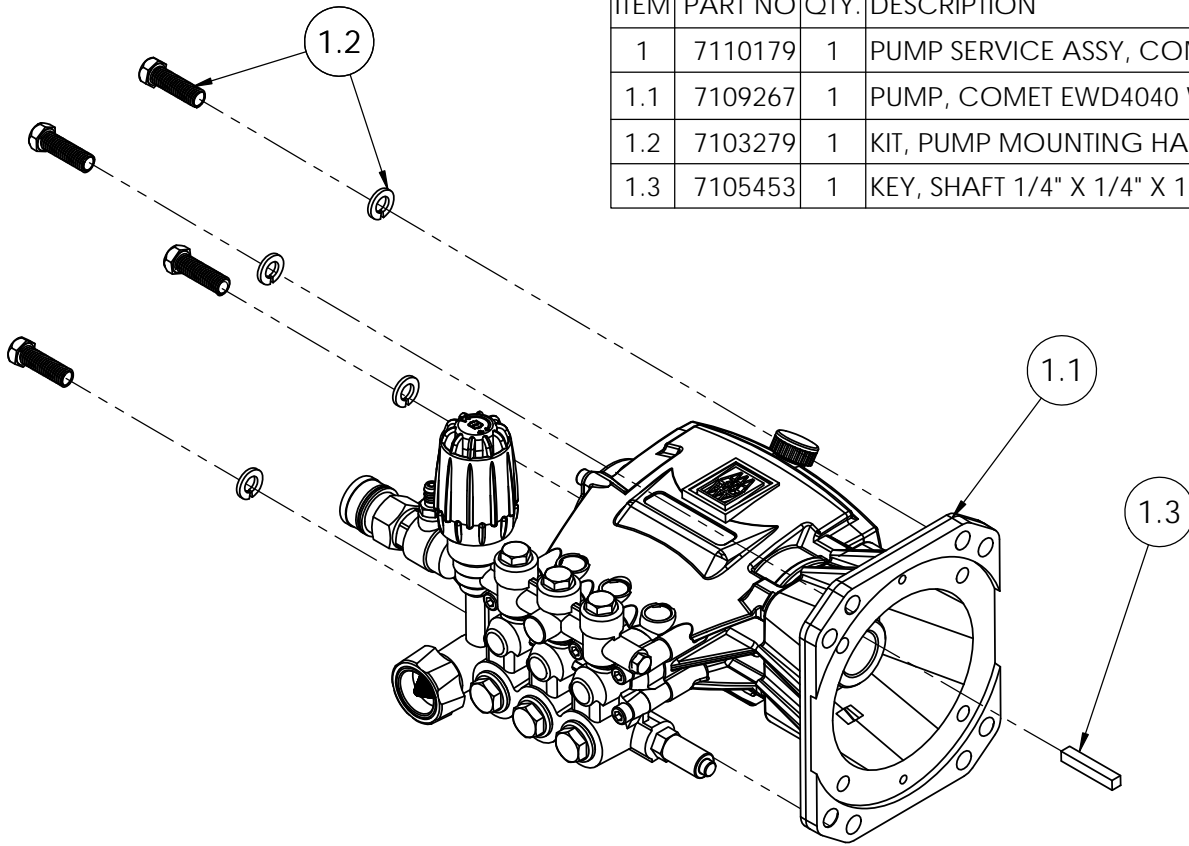

ITEM	PART NO	QTY.	DESCRIPTION
1	7110179	1	PUMP SERVICE ASSY, COMET EW4040
2	7110231	1	FRAME SVC ASSY, AL 13.25 C-C
2.1	7109040	1	PLATE, 13.25" C-C ALUM BASE WITH LABELS
2.2	7107262	2	FOOT KIT, SERVICE KIT
3	7106671	1	HANDLE GRIP, SIMPSON BLACK W/ WHITE LETTERING
4	7110233	1	ENGINE SVC ASSY W/ LABELS, KOHLER CH440
5	7110235	1	HARDWARE KIT, ENGINE MOUNTING, KOHLER CH440
6	7105376	2	KIT, 13" WHEEL SERVICE
7	7101683	1	NOZZLE SET, 4.0 5PC 1/4" QC-M
8	7110232	1	HANDLE, SVC ASSY W/DASHBOARD, LABELS
8.1	7107064	1	HANDLE TUBE, AL CORNER MOUNT FRAME 13.25" C-C
8.2	7110229	1	DASHBOARD SVC ASSY W/ LABELS
8.2.1	7107068	1	HOLDER, NOZZLE 3PC RUBBER STRIP
8.2.2	7107067	1	HOLDER, NOZZLE 2PC RUBBER STRIP
9	7107941	2	KNOB-BOLT ASSEMBLY

FNA-GROUP

1265 INDUSTRIAL STREET, DECATUR, AR 72722

TITLE:

**SIMPSON ALK4240
 4200PSI @ 4.0GPM**

SIZE	DWG. NO.	REV.
A	60822-S-A	A
SCALE: N/A	ECN# DC17-0258	SHEET 1 OF 3

ITEM	PART NO	QTY.	DESCRIPTION
1	7110179	1	PUMP SERVICE ASSY, COMET EW4040
1.1	7109267	1	PUMP, COMET EWD4040 W/ POWER BOOST
1.2	7103279	1	KIT, PUMP MOUNTING HARDWARE
1.3	7105453	1	KEY, SHAFT 1/4" X 1/4" X 1-1/2"

ITEM	PART NO	QTY.	DESCRIPTION
11	7107109	1	KIT, SOAP HOSE & FILTER
12	7103642	1	HOSE, 3/8" x 50' x 4500PSI WIRE BRAID
* 13	7102045	1	TOOL, NOZZLE CLEANING, UNIVERSAL
14	7108125	1	GUN, 4500PSI 3/8QC(M) INLET X M22(F) OEM
15	7103261	1	LANCE, 31" 1/4"QC-F x M22(M)