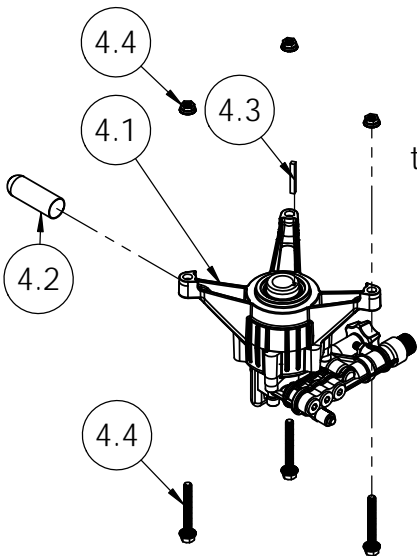

ITEM	PART NO	QTY.	DESCRIPTION
1	7109089	1	FRAME BASE KIT W/LABELS
1.1	7102122	2	BUTTON, SNAP
2	7106479	1	ENGINE, SVC KIT ASSY, GCV160 W/KEY, LABELS
3	7109614	1	PUMP, SVC ASSY 510020
4	7109090	2	WHEEL KIT, AXLE, WHEEL, WASHER, CLIP
5	7105468	2	FOOT, SVC KIT FITTED RUBBER AND SCREW
6	7108546	1	NOZZLE, 4 PC 1PCSS 1/4QC 0,15,40,&PSOAP
7	7110943	1	HANDLE SVC ASSY, 60809
7.1	7106833	4	HOLDER, NOZZLE SINGLE
8	7110599	1	STEEL GUN HOLDER, FLAT BLACK, 1.25" OD TUBE
9	7107941	1	KNOB-BOLT ASSEMBLY

SIZE	DWG. NO.	REV.
A	60809-S-B	C
SCALE: N/A	ECN # EC180120	SHEET 2 OF 3

ITEM NO.	PART NO	DESCRIPTION	QTY.
4	7108394	PUMP, SVC ASSY 510015	1
4.1	510015	PUMP, 510015 VERTICAL AXIAL	1
t 4.2		CAP, UNLOADER COVER 1 1/2" x 5/8" BLACK	1
4.3	7101506	KEY, SHAFT 3/16 X 3/16 X 1-1/2	1
4.4	7103776	ENGINE MOUNT HARDWARE KIT	1

t NOT SOLD SEPARATELY

510015 PUMP SERVICE ASSY
P/N 7108394
S/N 0000000000-01171800446

ITEM NO.	PART NO	DESCRIPTION	QTY.
4	90026	PUMP, SVC ASSY 510020	1
4.1	510020	PUMP, 510020 VERTICAL AXIAL	1
t 4.2		CAP, UNLOADER COVER 1 1/2" x 5/8" BLACK	1
4.3	7101506	KEY, SHAFT 3/16 X 3/16 X 1-1/2	1
4.4	7109580	HARDWARE KIT, ENGINE/PUMP MOUNT	1

t NOT SOLD SEPARATELY

510020 PUMP SERVICE ASSY
P/N 90026
S/N 01171800447-PRESENT

ITEM NO.	PART NO	DESCRIPTION	QTY.
8	7107956	GUN, OEM FRONT ENTRY, OF341 3400 PSI W/DNW	1
9	7103550	LANCE, 16" W/ 1/4 QC AND M22(M)	1
* 10	7102045	TOOL, NOZZLE CLEANING, UNIVERSAL	1
11	7108160	HOSE, MORFLEX 1/4" x 25' x 3100PSI M22 x M22	1
12	7102207	KIT, SVC ASSY SOAP HOSE W/PLASTIC FILTER	1