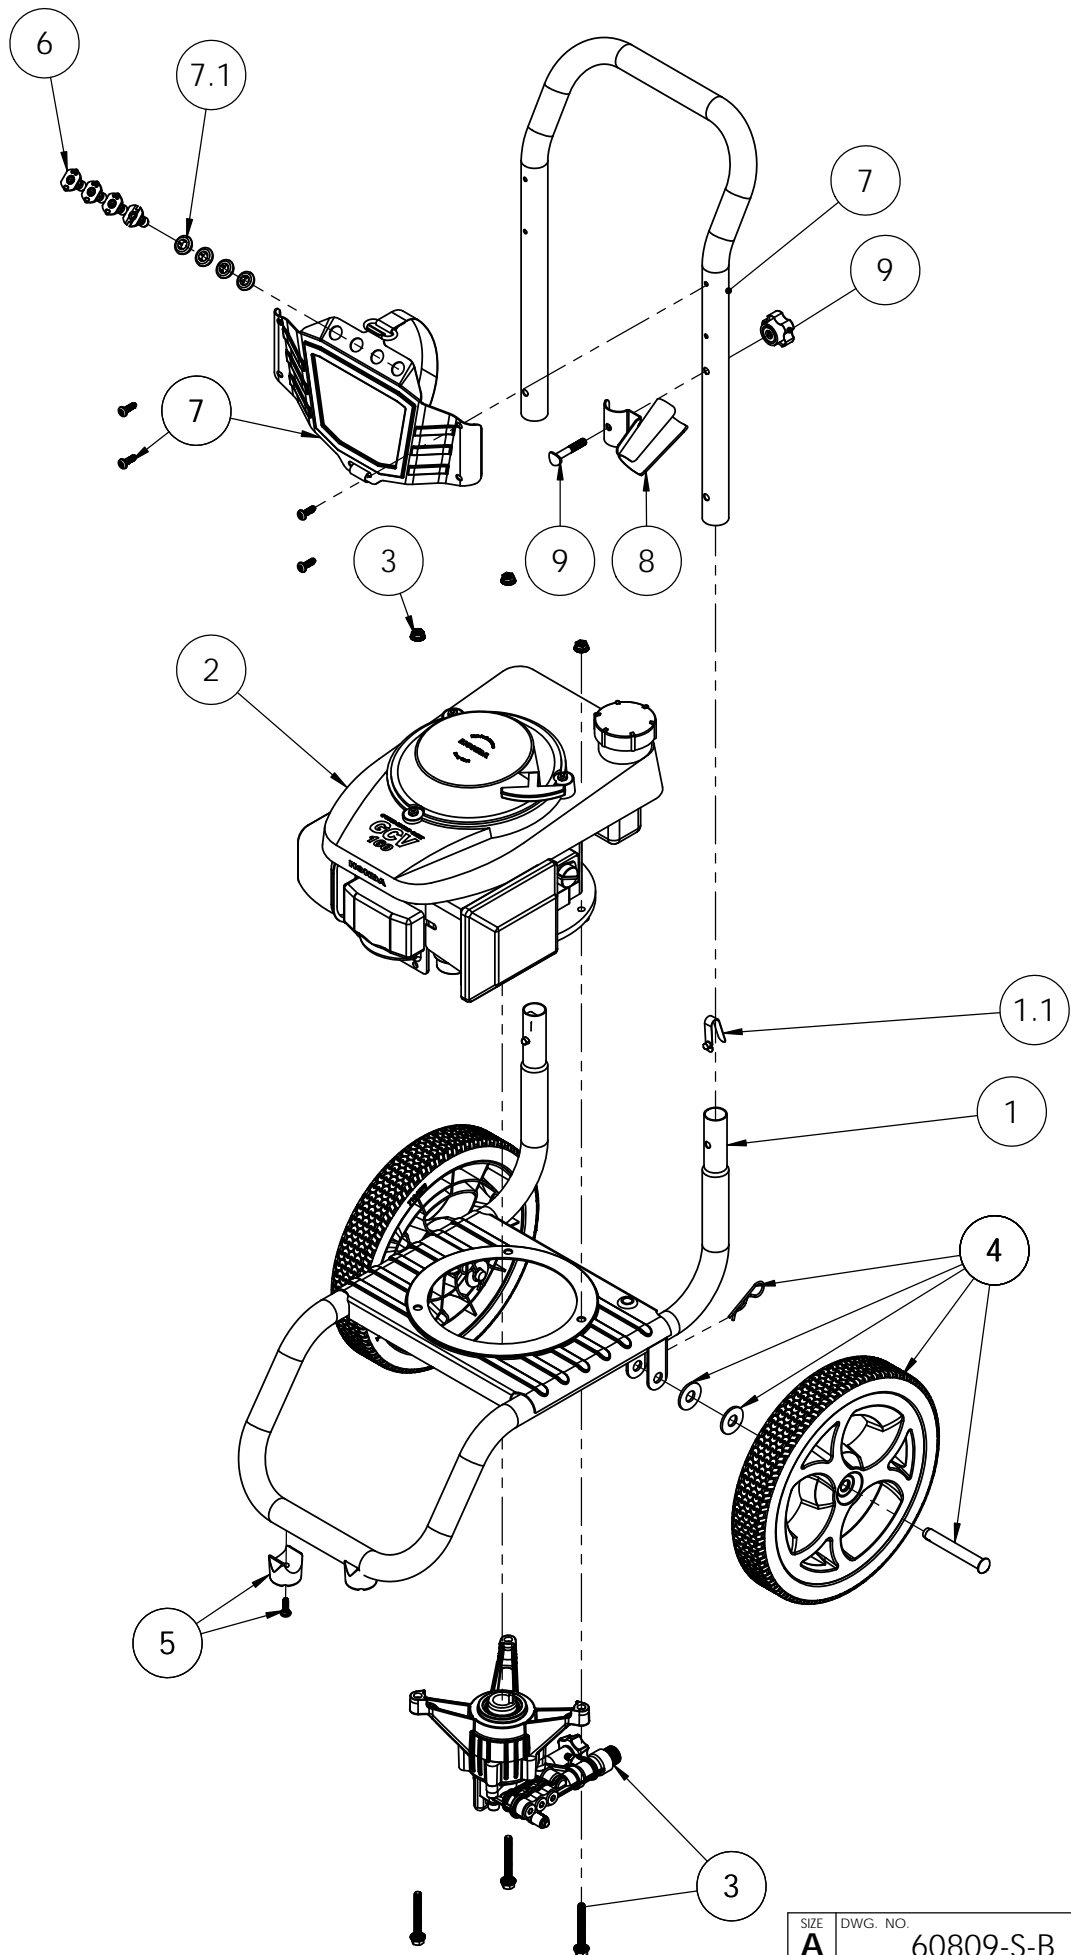

ITEM	PART NO	QTY.	DESCRIPTION
1	7109089	1	FRAME BASE KIT W/LABELS
1.1	7102122	2	BUTTON, SNAP
2	7106479	1	ENGINE, SVC KIT ASSY, GCV160 W/KEY, LABELS
3	7109614	1	PUMP, SVC ASSY 510020
4	7109090	2	WHEEL KIT, AXLE, WHEEL, WASHER, CLIP
5	7105468	2	FOOT, SVC KIT FITTED RUBBER AND SCREW
6	7108546	1	NOZZLE, 4 PC 1PCSS 1/4QC 0,15,40,&PSOAP
7	7110943	1	HANDLE SVC ASSY, 60809
7.1	7106833	4	HOLDER, NOZZLE SINGLE
8	7110599	1	STEEL GUN HOLDER, FLAT BLACK, 1.25" OD TUBE
9	7107941	1	KNOB-BOLT ASSEMBLY

SIZE	DWG. NO.	REV.
A	60809-S-B	C
SCALE: N/A	ECN # EC180120	SHEET 2 OF 3

ITEM NO.	PART NO	DESCRIPTION	QTY.
4	7108394	PUMP, SVC ASSY 510015	1
4.1	510015	PUMP, 510015 VERTICAL AXIAL	1
t 4.2		CAP, UNLOADER COVER 1 1/2" x 5/8" BLACK	1
4.3	7101506	KEY, SHAFT 3/16 X 3/16 X 1-1/2	1
4.4	7103776	ENGINE MOUNT HARDWARE KIT	1

t NOT SOLD SEPARATELY

510015 PUMP SERVICE ASSY
P/N 7108394
S/N 0000000000-01171800446

ITEM NO.	PART NO	DESCRIPTION	QTY.
4	90026	PUMP, SVC ASSY 510020	1
4.1	510020	PUMP, 510020 VERTICAL AXIAL	1
t 4.2		CAP, UNLOADER COVER 1 1/2" x 5/8" BLACK	1
4.3	7101506	KEY, SHAFT 3/16 X 3/16 X 1-1/2	1
4.4	7109580	HARDWARE KIT, ENGINE/PUMP MOUNT	1

t NOT SOLD SEPARATELY

510020 PUMP SERVICE ASSY
P/N 90026
S/N 01171800447-PRESENT

ITEM NO.	PART NO	DESCRIPTION	QTY.
8	7107956	GUN, OEM FRONT ENTRY, OF341 3400 PSI W/DNW	1
9	7103550	LANCE, 16" W/ 1/4 QC AND M22(M)	1
* 10	7102045	TOOL, NOZZLE CLEANING, UNIVERSAL	1
11	7108160	HOSE, MORFLEX 1/4" x 25' x 3100PSI M22 x M22	1
12	7102207	KIT, SVC ASSY SOAP HOSE W/PLASTIC FILTER	1