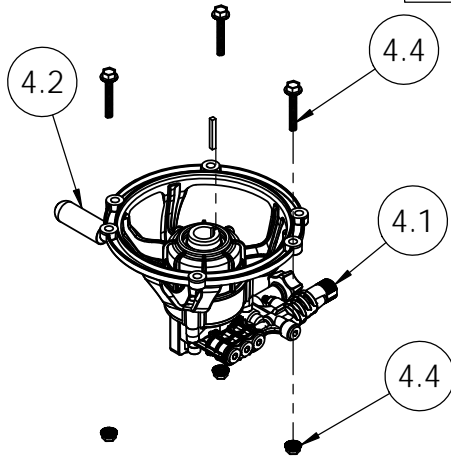

ITEM	PART NO	QTY.	DESCRIPTION
1	7109089	1	FRAME BASE KIT W/LABELS
1.1	7102122	2	BUTTON, SNAP
2	7106479	1	ENGINE, SVC KIT ASSY, GCV160 W/KEY, LABELS
3	7109614	1	PUMP, SVC ASSY 510020
4	7109090	2	WHEEL KIT, AXLE, WHEEL, WASHER, CLIP
5	7105468	2	FOOT, SVC KIT FITTED RUBBER AND SCREW
6	7108546	1	NOZZLE, 4 PC 1PCSS 1/4QC 0,15,40,&PSOAP
7	7110943	1	HANDLE SVC ASSY, 60809
7.1	7106833	4	HOLDER, NOZZLE SINGLE
8	7110599	1	STEEL GUN HOLDER, FLAT BLACK, 1.25" OD TUBE
9	7107941	1	KNOB-BOLT ASSEMBLY

SIZE	DWG. NO.	REV.
A	60809-S-B	C
SCALE: N/A	ECN # EC180120	SHEET 2 OF 3

ITEM NO.	PART NO	DESCRIPTION	QTY.
4	7108394	PUMP, SVC ASSY 510015	1
4.1	510015	PUMP, 510015 VERTICAL AXIAL	1
t 4.2		CAP, UNLOADER COVER 1 1/2" x 5/8" BLACK	1
4.3	7101506	KEY, SHAFT 3/16 X 3/16 X 1-1/2	1
4.4	7103776	ENGINE MOUNT HARDWARE KIT	1

t NOT SOLD SEPARATELY

510015 PUMP SERVICE ASSY
P/N 7108394
S/N 0000000000-01171800446

ITEM NO.	PART NO	DESCRIPTION	QTY.
4	90026	PUMP, SVC ASSY 510020	1
4.1	510020	PUMP, 510020 VERTICAL AXIAL	1
t 4.2		CAP, UNLOADER COVER 1 1/2" x 5/8" BLACK	1
4.3	7101506	KEY, SHAFT 3/16 X 3/16 X 1-1/2	1
4.4	7109580	HARDWARE KIT, ENGINE/PUMP MOUNT	1

t NOT SOLD SEPARATELY

510020 PUMP SERVICE ASSY
P/N 90026
S/N 01171800447-PRESENT

ITEM NO.	PART NO	DESCRIPTION	QTY.
8	7107956	GUN, OEM FRONT ENTRY, OF341 3400 PSI W/DNW	1
9	7103550	LANCE, 16" W/ 1/4 QC AND M22(M)	1
* 10	7102045	TOOL, NOZZLE CLEANING, UNIVERSAL	1
11	7108160	HOSE, MORFLEX 1/4" x 25' x 3100PSI M22 x M22	1
12	7102207	KIT, SVC ASSY SOAP HOSE W/PLASTIC FILTER	1