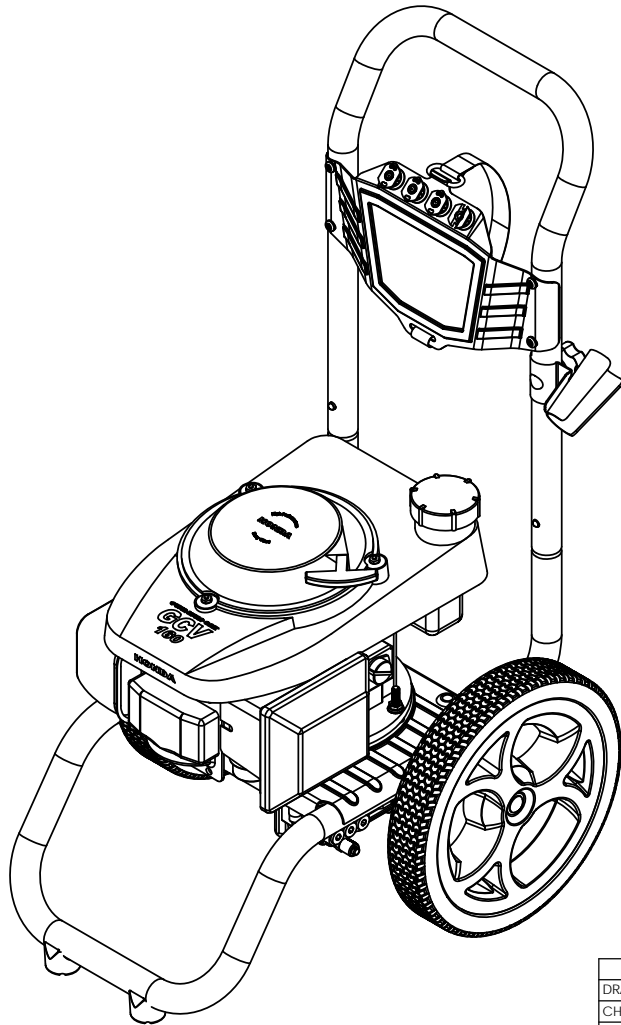

ITEM	PART NO	QTY.	DESCRIPTION
1	7109089	1	FRAME BASE KIT W/LABELS
1.1	7102122	2	BUTTON, SNAP
2	7106479	1	ENGINE, SVC KIT ASSY, GCV160 W/KEY, LABELS
3	7109614	1	PUMP, SVC ASSY 510020
4	7109090	2	WHEEL KIT, AXLE, WHEEL, WASHER, CLIP
5	7105468	2	FOOT, SVC KIT FITTED RUBBER AND SCREW
6	7108546	1	NOZZLE, 4 PC 1PCSS 1/4QC 0,15,40,&PSOAP
7	7110943	1	HANDLE SVC ASSY, 60809
7.1	7106833	4	HOLDER, NOZZLE SINGLE
8	7110599	1	STEEL GUN HOLDER, FLAT BLACK, 1.25" OD TUBE
9	7107941	1	KNOB-BOLT ASSEMBLY

SIZE	DWG. NO.	REV.
A	60809-S-B	C
SCALE: N/A	ECN # EC180120	SHEET 2 OF 3

ITEM NO.	PART NO	DESCRIPTION	QTY.
4	7108394	PUMP, SVC ASSY 510015	1
4.1	510015	PUMP, 510015 VERTICAL AXIAL	1
t 4.2		CAP, UNLOADER COVER 1 1/2" x 5/8" BLACK	1
4.3	7101506	KEY, SHAFT 3/16 X 3/16 X 1-1/2	1
4.4	7103776	ENGINE MOUNT HARDWARE KIT	1

t NOT SOLD SEPARATELY

510015 PUMP SERVICE ASSY
P/N 7108394
S/N 0000000000-01171800446

ITEM NO.	PART NO	DESCRIPTION	QTY.
4	90026	PUMP, SVC ASSY 510020	1
4.1	510020	PUMP, 510020 VERTICAL AXIAL	1
t 4.2		CAP, UNLOADER COVER 1 1/2" x 5/8" BLACK	1
4.3	7101506	KEY, SHAFT 3/16 X 3/16 X 1-1/2	1
4.4	7109580	HARDWARE KIT, ENGINE/PUMP MOUNT	1

t NOT SOLD SEPARATELY

510020 PUMP SERVICE ASSY
P/N 90026
S/N 01171800447-PRESENT

ITEM NO.	PART NO	DESCRIPTION	QTY.
8	7107956	GUN, OEM FRONT ENTRY, OF341 3400 PSI W/DNW	1
9	7103550	LANCE, 16" W/ 1/4 QC AND M22(M)	1
* 10	7102045	TOOL, NOZZLE CLEANING, UNIVERSAL	1
11	7108160	HOSE, MORFLEX 1/4" x 25' x 3100PSI M22 x M22	1
12	7102207	KIT, SVC ASSY SOAP HOSE W/PLASTIC FILTER	1