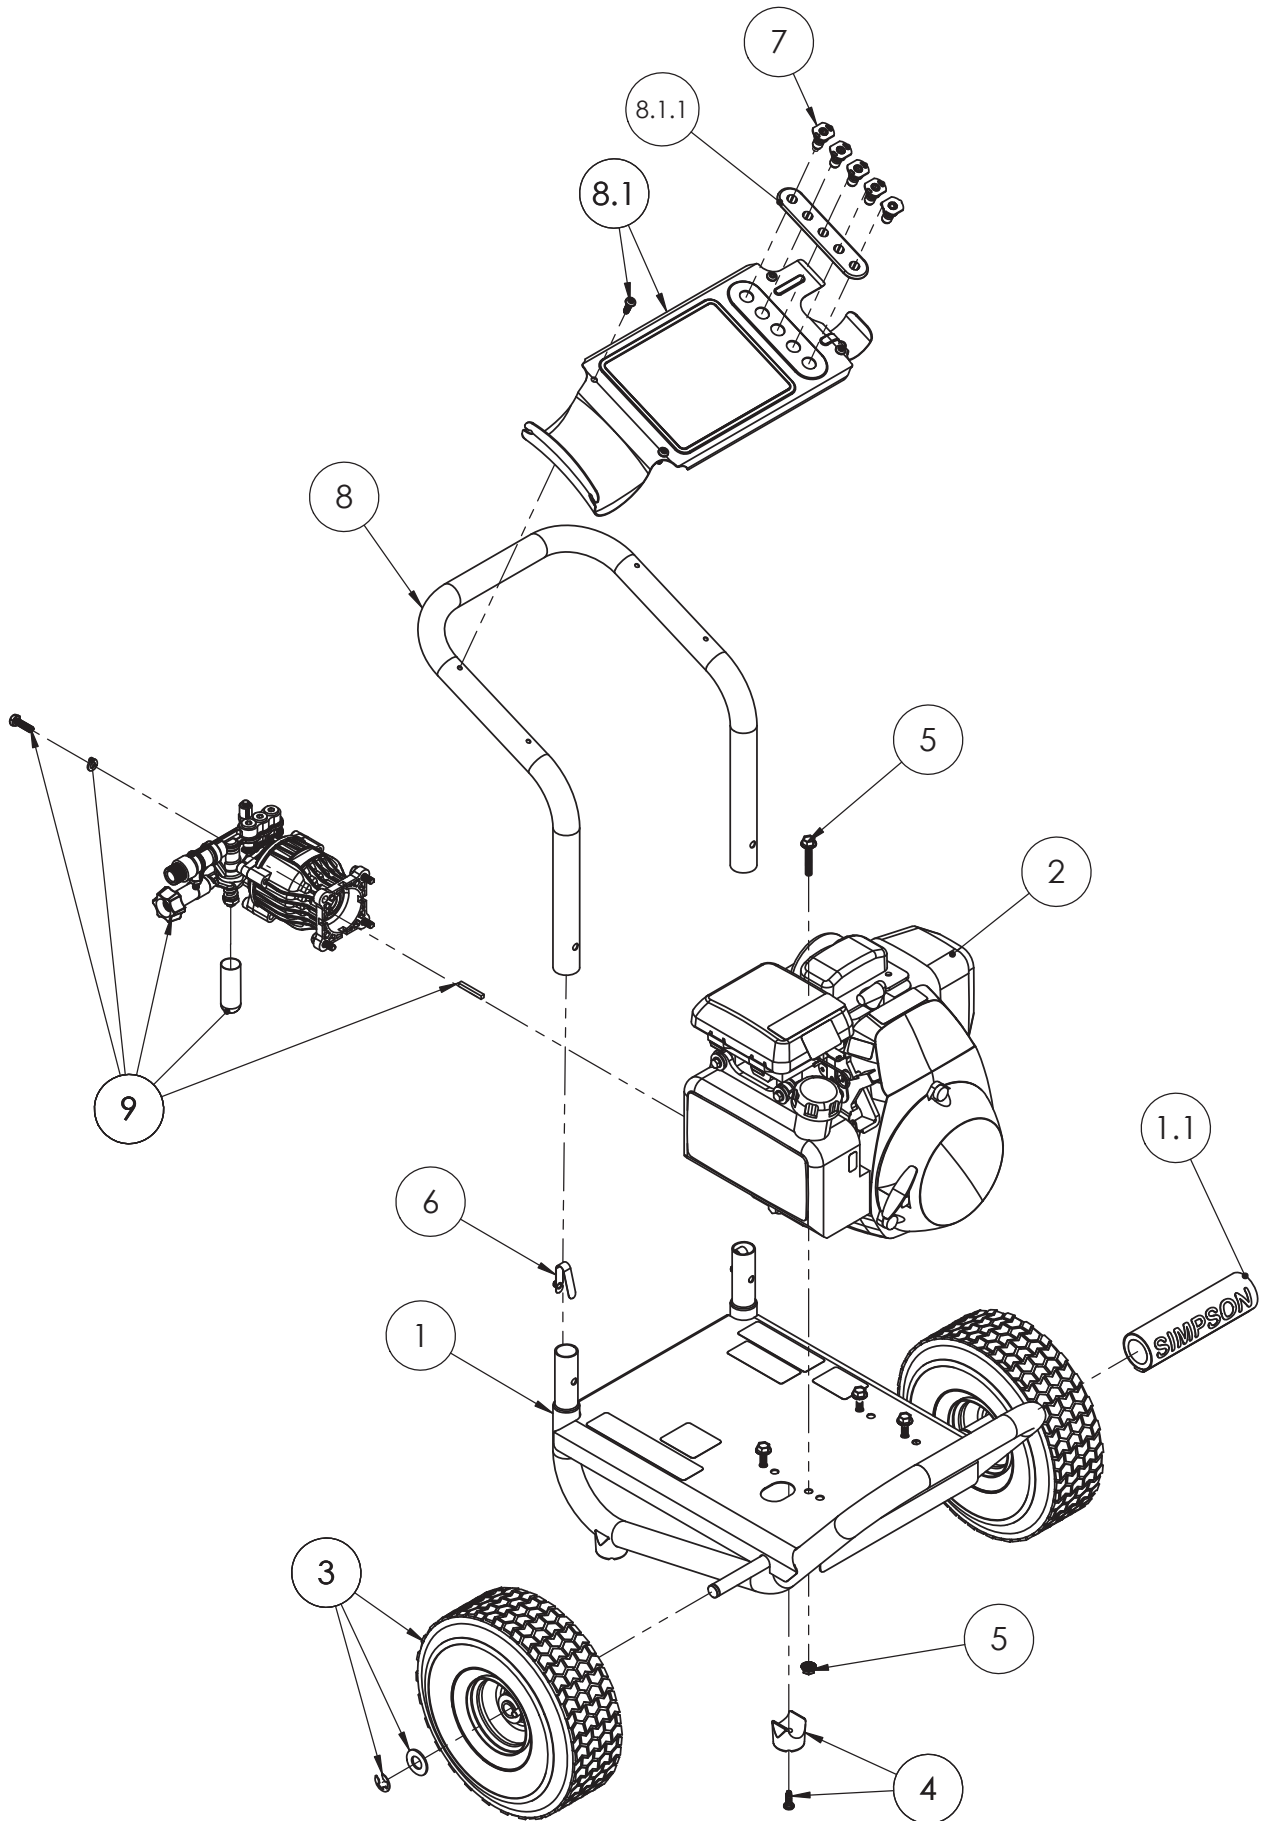

ITEM	PART NO	QTY.	DESCRIPTION
1	7109235	1	FRAME, BASE ASSY, 11.75 BLACK WITH LABELS
1.1	7105186	1	HANDLE GRIP, SILVER/WHITE SIMPSON
2	7105472	1	GC190 HONDA ENGINE, SVC ASSY W/LABELS
3	7105013	1	WHEEL, SERVICE KIT
4	7109385	2	FOOT SERVICE KIT
5	7103750	1	MOUNTING KIT, ENGINE
6	7102122	2	BUTTON, SNAP
7	7110477	1	5PC NOZLE 1PCSS 2.7-0,3.0-15,25,40&PSOAP
8	7110980	1	HANDLE SVC ASSY, 60968
8.1	7110979	1	DASHBOARD SVC ASSY, 60968
8.1.1	7103161	1	NOZZLE HOLDER, 5PC RUBBER
9	7109581	1	PUMP, SVC ASSY

TITLE:		
MS60968-S		
SIZE	DWG. NO.	REV.
A	60968-S	A
SCALE: N/A	SHEET 1 OF 3	

SIZE	DWG. NO.	REV.
A	60968-S	A
SCALE: N/A	SHEET 2 OF 3	

ITEM	PART NO	QTY.	DESCRIPTION
9	7109581	1	PUMP, SVC ASSY
9.1	520004	1	PUMP, HORZ, 12mmx12DEG, P/B, AL UNIHEAD
† 9.2		1	CAP, UNLOADER COVER 1 1/2" x 5/8" BLACK
9.3	7101506	1	KEY, SHAFT 3/16 X 3/16 X 1-1/2
9.4	7105474	1	HARDWARE KIT, PUMP MOUNTING

† NOT SOLD SEPARATELY

ITEM	PART NO	QTY.	DESCRIPTION
10	7106419	1	HOSE, MORFLEX 1/4" x 25' x 3100PSI M22(M) x M22(F)
11	7103550	1	LANCE, 16" W/ 1/4 QC AND M22(M)
12	7109565	1	GUN, 3600PSI 8GPM M22(M) X M22(F) OEM
13	7102207	1	KIT, SVC ASSY SOAP HOSE W/PLASTIC FILTER
* 14	7102045	1	TOOL, NOZZLE CLEANING, UNIVERSAL

* NOT SHOWN