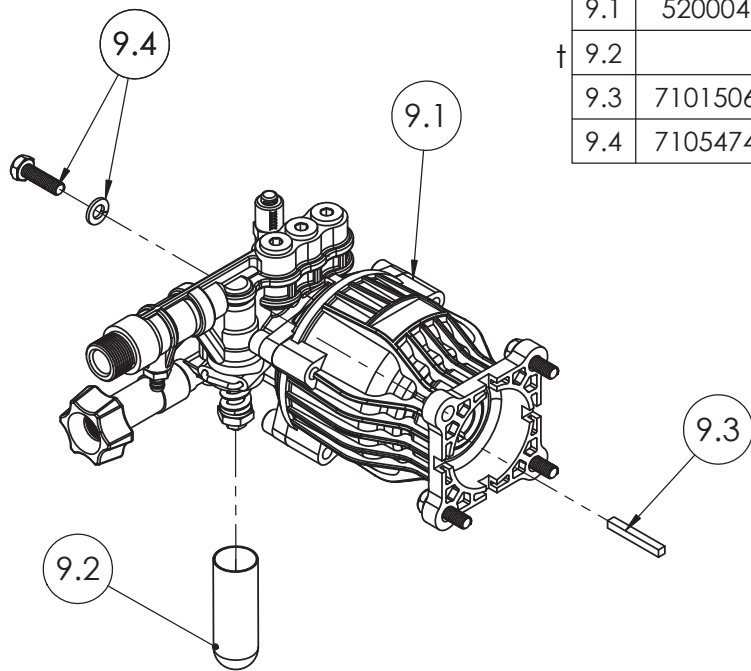

ITEM	PART NO	QTY.	DESCRIPTION
1	7109235	1	FRAME, BASE ASSY, 11.75 BLACK WITH LABELS
1.1	7105186	1	HANDLE GRIP, SILVER/WHITE SIMPSON
2	7105472	1	GC190 HONDA ENGINE, SVC ASSY W/LABELS
3	7105013	1	WHEEL, SERVICE KIT
4	7109385	2	FOOT SERVICE KIT
5	7103750	1	MOUNTING KIT, ENGINE
6	7102122	2	BUTTON, SNAP
7	7110477	1	5PC NOZLE 1PCSS 2.7-0,3.0-15,25,40&PSOAP
8	7110980	1	HANDLE SVC ASSY, 60968
8.1	7110979	1	DASHBOARD SVC ASSY, 60968
8.1.1	7103161	1	NOZZLE HOLDER, 5PC RUBBER
9	7109581	1	PUMP, SVC ASSY

TITLE:		
MS60968-S		
SIZE	DWG. NO.	REV.
A	60968-S	A
SCALE: N/A	SHEET 1 OF 3	

SIZE	DWG. NO.	REV.
A	60968-S	A
SCALE: N/A	SHEET 2 OF 3	

ITEM	PART NO	QTY.	DESCRIPTION
9	7109581	1	PUMP, SVC ASSY
9.1	520004	1	PUMP, HORZ, 12mmx12DEG, P/B, AL UNIHEAD
† 9.2		1	CAP, UNLOADER COVER 1 1/2" x 5/8" BLACK
9.3	7101506	1	KEY, SHAFT 3/16 X 3/16 X 1-1/2
9.4	7105474	1	HARDWARE KIT, PUMP MOUNTING

† NOT SOLD SEPARATELY

ITEM	PART NO	QTY.	DESCRIPTION
10	7106419	1	HOSE, MORFLEX 1/4" x 25' x 3100PSI M22(M) x M22(F)
11	7103550	1	LANCE, 16" W/ 1/4 QC AND M22(M)
12	7109565	1	GUN, 3600PSI 8GPM M22(M) X M22(F) OEM
13	7102207	1	KIT, SVC ASSY SOAP HOSE W/PLASTIC FILTER
* 14	7102045	1	TOOL, NOZZLE CLEANING, UNIVERSAL