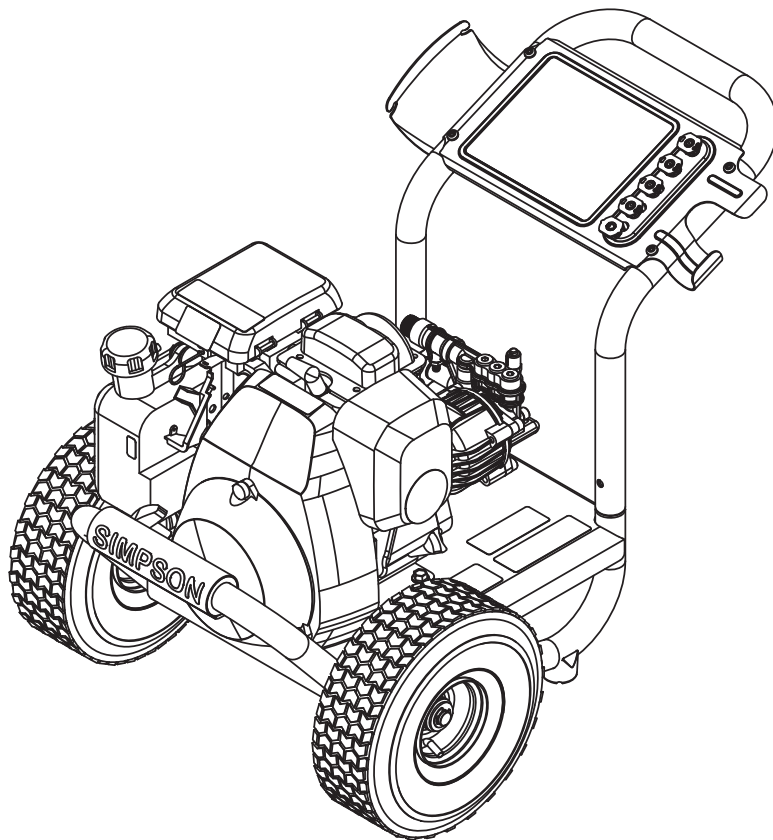

ITEM	PART NO	QTY.	DESCRIPTION
1	7109235	1	FRAME, BASE ASSY, 11.75 BLACK WITH LABELS
1.1	7105186	1	HANDLE GRIP, SILVER/WHITE SIMPSON
2	7105472	1	GC190 HONDA ENGINE, SVC ASSY W/LABELS
3	7105013	1	WHEEL, SERVICE KIT
4	7109385	2	FOOT SERVICE KIT
5	7103750	1	MOUNTING KIT, ENGINE
6	7102122	2	BUTTON, SNAP
7	7110477	1	5PC NOZLE 1PCSS 2.7-0,3.0-15,25,40&PSOAP
8	7110980	1	HANDLE SVC ASSY, 60968
8.1	7110979	1	DASHBOARD SVC ASSY, 60968
8.1.1	7103161	1	NOZZLE HOLDER, 5PC RUBBER
9	7109581	1	PUMP, SVC ASSY

TITLE:		
MS60968-S		
SIZE	DWG. NO.	REV.
A	60968-S	A
SCALE: N/A	SHEET 1 OF 3	

SIZE	DWG. NO.	REV.
A	60968-S	A
SCALE: N/A	SHEET 2 OF 3	

ITEM	PART NO	QTY.	DESCRIPTION
9	7109581	1	PUMP, SVC ASSY
9.1	520004	1	PUMP, HORZ, 12mmx12DEG, P/B, AL UNIHEAD
† 9.2		1	CAP, UNLOADER COVER 1 1/2" x 5/8" BLACK
9.3	7101506	1	KEY, SHAFT 3/16 X 3/16 X 1-1/2
9.4	7105474	1	HARDWARE KIT, PUMP MOUNTING

† NOT SOLD SEPARATELY

ITEM	PART NO	QTY.	DESCRIPTION
10	7106419	1	HOSE, MORFLEX 1/4" x 25' x 3100PSI M22(M) x M22(F)
11	7103550	1	LANCE, 16" W/ 1/4 QC AND M22(M)
12	7109565	1	GUN, 3600PSI 8GPM M22(M) X M22(F) OEM
13	7102207	1	KIT, SVC ASSY SOAP HOSE W/PLASTIC FILTER
* 14	7102045	1	TOOL, NOZZLE CLEANING, UNIVERSAL