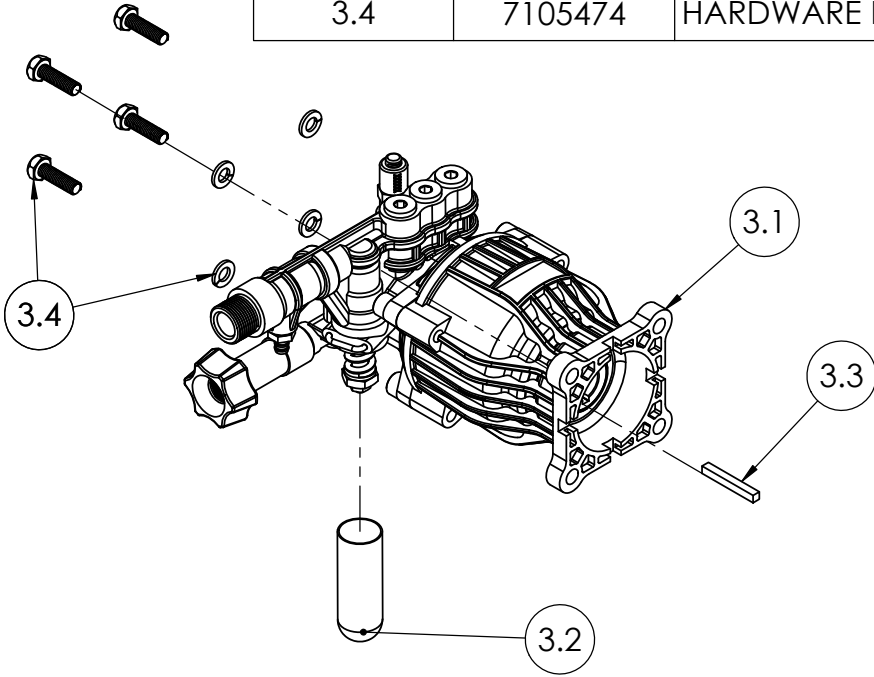

ITEM NO.	PART NO.	DESCRIPTION	QTY.
1	7110387	FRAME ASSY, BLACK, 12" C-C, MS60920	1
2	7107312	ENGINE SVC ASSY, HONDA GC190 W/ LABELS	1
3	7109581	PUMP, SVC ASSY	1
4	7110769	HANDLE SERVICE ASSY, 60920	1
4.1	7110768	DASHBOARD SERVICE ASSY, UPPER, 60920	1
4.1.1	7106833	HOLDER, NOZZLE SINGLE	4
4.2	7110341	SPRING-ASSISTED PLUNGER	1
5	7110767	SOAP TANK SVC ASSY, 60920	1
6	7107941	KNOB-BOLT ASSEMBLY	1
7	7110770	DASHBOARD SERVICE ASSY, LOWER, 60920	1
8	7110492	STEEL GUN HOLDER, PAINTED SILVER, 1.25" OD TUBE	1
9	7110764	WHEEL SVC ASSY, 60920	2
10	7108382	HARDWARE KIT, ENGINE MOUNT VIBRATION DAMPING	1
11	7105468	FOOT, SVC KIT FITTED RUBBER AND SCREW	2
12	7108546	NOZZLE, 4 PC 1PCSS 1/4QC 0,15,40,&PSOAP	1

TITLE:		
MS60920		
SIZE <b>A</b>	DWG. NO. 60920-S	REV. A
SCALE: N/A	SHEET 1 OF 3	

Version: -

ITEM NO.	PART NUMBER	DESCRIPTION	QTY.
3	7109581	PUMP, SVC ASSY	1
3.1	520004	PUMP, HORZ, 12mmx12DEG, P/B, AL UNIHEAD	1
† 3.2		CAP, UNLOADER COVER 1 1/2" x 5/8" BLACK	1
3.3	7101506	KEY, SHAFT 3/16 X 3/16 X 1-1/2	1
3.4	7105474	HARDWARE KIT, PUMP MOUNTING	1

† NOT SOLD SEPERATELY

ITEM NO.	PART NUMBER	DESCRIPTION	QTY.
13	7109565	GUN, 3600PSI 8GPM M22(M) X M22(F) OEM	1
14	7103550	LANCE, 16" W/ 1/4 QC AND M22(M)	1
15	7108545	HOSE, MORFLEX 1/4" x 50' x 3100PSI M22 x M22	1
16	7107745	HOSE, SOAP CLEAR 5.7MM X 8.9MM OD	1
* 17	7102045	TOOL, NOZZLE CLEANING, UNIVERSAL	1