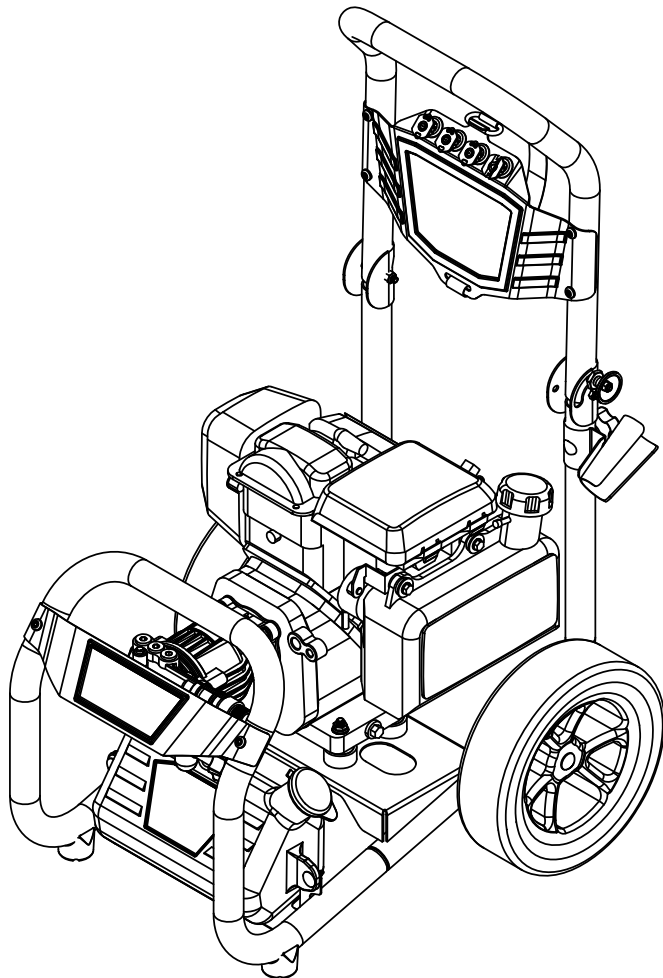

ITEM NO.	PART NO.	DESCRIPTION	QTY.
1	7110387	FRAME ASSY, BLACK, 12" C-C, MS60920	1
2	7107312	ENGINE SVC ASSY, HONDA GC190 W/ LABELS	1
3	7109581	PUMP, SVC ASSY	1
4	7110769	HANDLE SERVICE ASSY, 60920	1
4.1	7110768	DASHBOARD SERVICE ASSY, UPPER, 60920	1
4.1.1	7106833	HOLDER, NOZZLE SINGLE	4
4.2	7110341	SPRING-ASSISTED PLUNGER	1
5	7110767	SOAP TANK SVC ASSY, 60920	1
6	7107941	KNOB-BOLT ASSEMBLY	1
7	7110770	DASHBOARD SERVICE ASSY, LOWER, 60920	1
8	7110492	STEEL GUN HOLDER, PAINTED SILVER, 1.25" OD TUBE	1
9	7110764	WHEEL SVC ASSY, 60920	2
10	7108382	HARDWARE KIT, ENGINE MOUNT VIBRATION DAMPING	1
11	7105468	FOOT, SVC KIT FITTED RUBBER AND SCREW	2
12	7108546	NOZZLE, 4 PC 1PCSS 1/4QC 0,15,40,&PSOAP	1

TITLE:		
MS60920		
SIZE <b>A</b>	DWG. NO. 60920-S	REV. A
SCALE: N/A	SHEET 1 OF 3	

Version: -

ITEM NO.	PART NUMBER	DESCRIPTION	QTY.
3	7109581	PUMP, SVC ASSY	1
3.1	520004	PUMP, HORZ, 12mmx12DEG, P/B, AL UNIHEAD	1
† 3.2		CAP, UNLOADER COVER 1 1/2" x 5/8" BLACK	1
3.3	7101506	KEY, SHAFT 3/16 X 3/16 X 1-1/2	1
3.4	7105474	HARDWARE KIT, PUMP MOUNTING	1

† NOT SOLD SEPERATELY

ITEM NO.	PART NUMBER	DESCRIPTION	QTY.
13	7109565	GUN, 3600PSI 8GPM M22(M) X M22(F) OEM	1
14	7103550	LANCE, 16" W/ 1/4 QC AND M22(M)	1
15	7108545	HOSE, MORFLEX 1/4" x 50' x 3100PSI M22 x M22	1
16	7107745	HOSE, SOAP CLEAR 5.7MM X 8.9MM OD	1
* 17	7102045	TOOL, NOZZLE CLEANING, UNIVERSAL	1