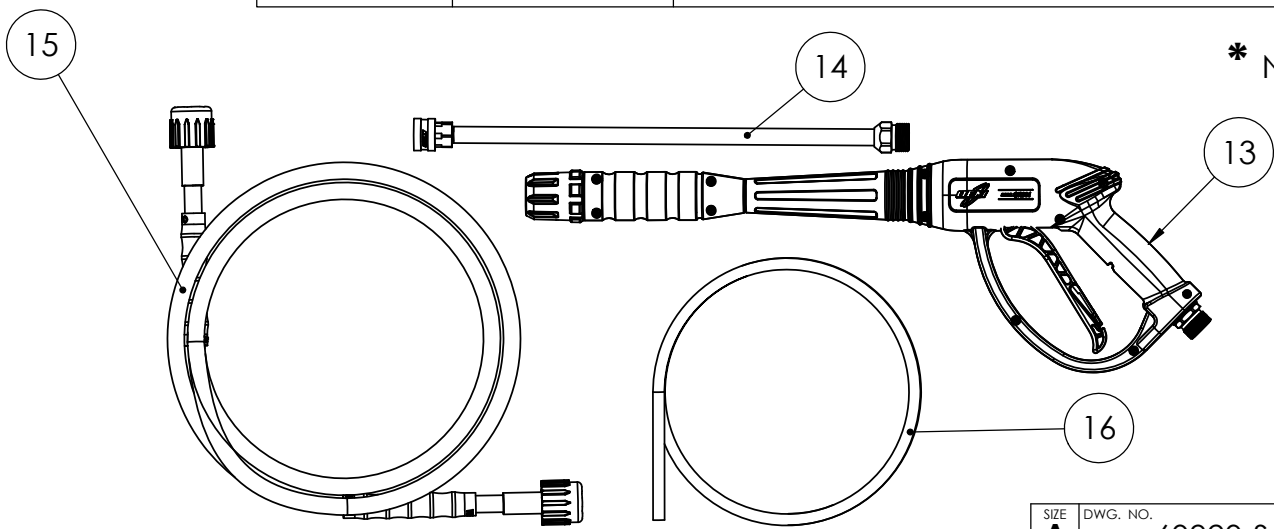

ITEM NO.	PART NO.	DESCRIPTION	QTY.
1	7110387	FRAME ASSY, BLACK, 12" C-C, MS60920	1
2	7107312	ENGINE SVC ASSY, HONDA GC190 W/ LABELS	1
3	7109581	PUMP, SVC ASSY	1
4	7110769	HANDLE SERVICE ASSY, 60920	1
4.1	7110768	DASHBOARD SERVICE ASSY, UPPER, 60920	1
4.1.1	7106833	HOLDER, NOZZLE SINGLE	4
4.2	7110341	SPRING-ASSISTED PLUNGER	1
5	7110767	SOAP TANK SVC ASSY, 60920	1
6	7107941	KNOB-BOLT ASSEMBLY	1
7	7110770	DASHBOARD SERVICE ASSY, LOWER, 60920	1
8	7110492	STEEL GUN HOLDER, PAINTED SILVER, 1.25" OD TUBE	1
9	7110764	WHEEL SVC ASSY, 60920	2
10	7108382	HARDWARE KIT, ENGINE MOUNT VIBRATION DAMPING	1
11	7105468	FOOT, SVC KIT FITTED RUBBER AND SCREW	2
12	7108546	NOZZLE, 4 PC 1PCSS 1/4QC 0,15,40,&PSOAP	1

TITLE:		
MS60920		
SIZE <b>A</b>	DWG. NO. 60920-S	REV. A
SCALE: N/A	SHEET 1 OF 3	

Version: -

ITEM NO.	PART NUMBER	DESCRIPTION	QTY.
3	7109581	PUMP, SVC ASSY	1
3.1	520004	PUMP, HORZ, 12mmx12DEG, P/B, AL UNIHEAD	1
† 3.2		CAP, UNLOADER COVER 1 1/2" x 5/8" BLACK	1
3.3	7101506	KEY, SHAFT 3/16 X 3/16 X 1-1/2	1
3.4	7105474	HARDWARE KIT, PUMP MOUNTING	1

† NOT SOLD SEPERATELY

ITEM NO.	PART NUMBER	DESCRIPTION	QTY.
13	7109565	GUN, 3600PSI 8GPM M22(M) X M22(F) OEM	1
14	7103550	LANCE, 16" W/ 1/4 QC AND M22(M)	1
15	7108545	HOSE, MORFLEX 1/4" x 50' x 3100PSI M22 x M22	1
16	7107745	HOSE, SOAP CLEAR 5.7MM X 8.9MM OD	1
* 17	7102045	TOOL, NOZZLE CLEANING, UNIVERSAL	1