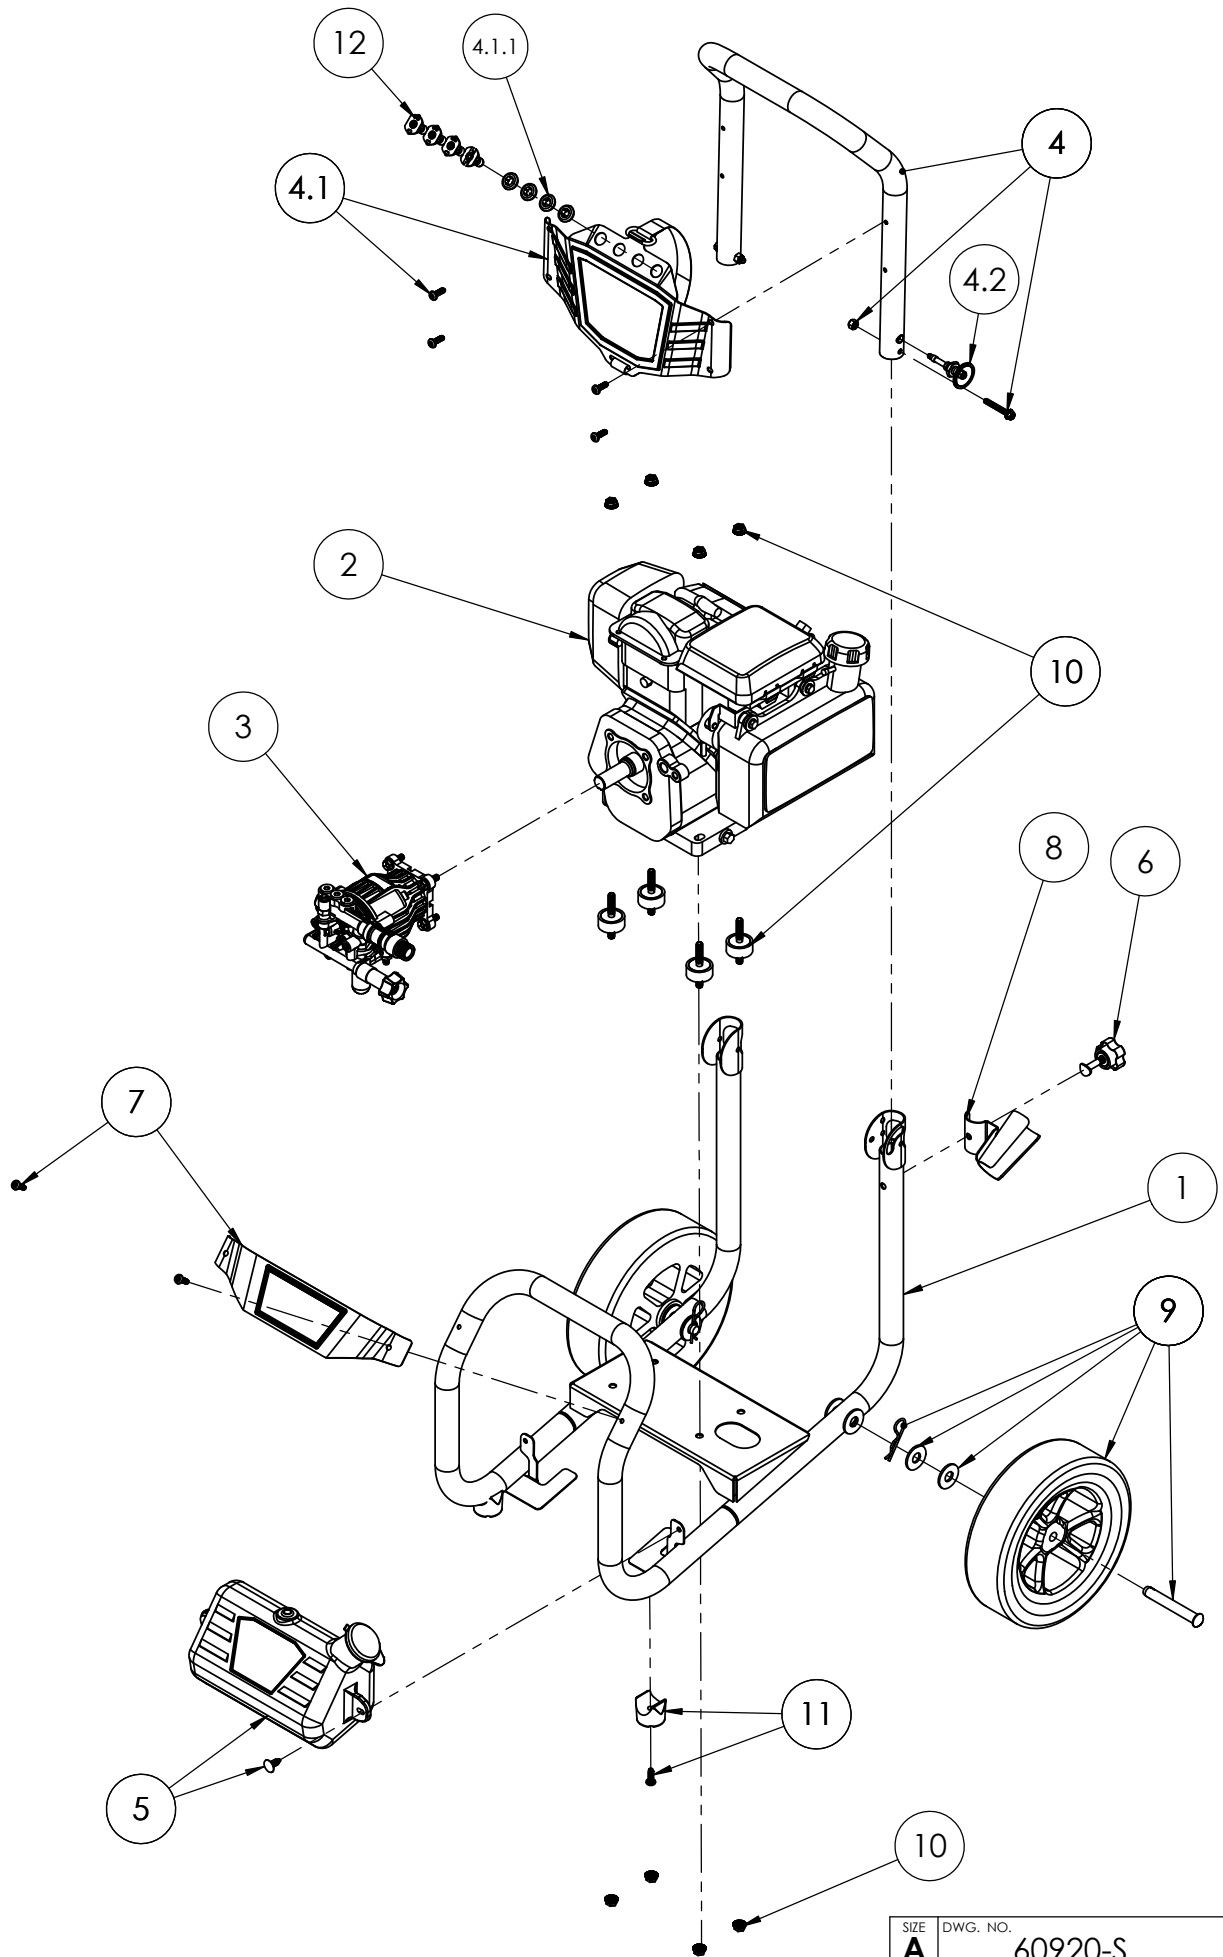

ITEM NO.	PART NO.	DESCRIPTION	QTY.
1	7110387	FRAME ASSY, BLACK, 12" C-C, MS60920	1
2	7107312	ENGINE SVC ASSY, HONDA GC190 W/ LABELS	1
3	7109581	PUMP, SVC ASSY	1
4	7110769	HANDLE SERVICE ASSY, 60920	1
4.1	7110768	DASHBOARD SERVICE ASSY, UPPER, 60920	1
4.1.1	7106833	HOLDER, NOZZLE SINGLE	4
4.2	7110341	SPRING-ASSISTED PLUNGER	1
5	7110767	SOAP TANK SVC ASSY, 60920	1
6	7107941	KNOB-BOLT ASSEMBLY	1
7	7110770	DASHBOARD SERVICE ASSY, LOWER, 60920	1
8	7110492	STEEL GUN HOLDER, PAINTED SILVER, 1.25" OD TUBE	1
9	7110764	WHEEL SVC ASSY, 60920	2
10	7108382	HARDWARE KIT, ENGINE MOUNT VIBRATION DAMPING	1
11	7105468	FOOT, SVC KIT FITTED RUBBER AND SCREW	2
12	7108546	NOZZLE, 4 PC 1PCSS 1/4QC 0,15,40,&PSOAP	1

TITLE:		
MS60920		
SIZE <b>A</b>	DWG. NO. 60920-S	REV. A
SCALE: N/A	SHEET 1 OF 3	

Version: -

ITEM NO.	PART NUMBER	DESCRIPTION	QTY.
3	7109581	PUMP, SVC ASSY	1
3.1	520004	PUMP, HORZ, 12mmx12DEG, P/B, AL UNIHEAD	1
† 3.2		CAP, UNLOADER COVER 1 1/2" x 5/8" BLACK	1
3.3	7101506	KEY, SHAFT 3/16 X 3/16 X 1-1/2	1
3.4	7105474	HARDWARE KIT, PUMP MOUNTING	1

† NOT SOLD SEPERATELY

ITEM NO.	PART NUMBER	DESCRIPTION	QTY.
13	7109565	GUN, 3600PSI 8GPM M22(M) X M22(F) OEM	1
14	7103550	LANCE, 16" W/ 1/4 QC AND M22(M)	1
15	7108545	HOSE, MORFLEX 1/4" x 50' x 3100PSI M22 x M22	1
16	7107745	HOSE, SOAP CLEAR 5.7MM X 8.9MM OD	1
* 17	7102045	TOOL, NOZZLE CLEANING, UNIVERSAL	1

\* NOT SHOWN