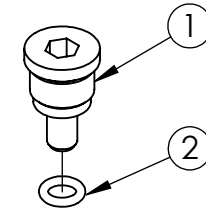

12 PART NO. 7106662

OIL SEAL KIT		
ITEM	QTY	DESCRIPTION
1	3	SEAL, OIL

14 PART NO. 7106664

WATER SEAL KIT		
ITEM	QTY	DESCRIPTION
1	3	HIGH PRESSURE SEAL
2	3	BACK RING
3	3	O-RING
4	3	LOW PRESSURE SEAL

16 PART NO. 7104223

VALVE KIT		
ITEM	QTY	DESCRIPTION
1	6	VALVE CASE
2	6	SPRING
3	6	VALVE PLATE
4	6	VALVE SEAT
5	6	O-RING

18 PART NO. 7108157

BOOST PLUG KIT		
ITEM	QTY	DESCRIPTION
1	1	BOOST PLUG
2	1	O-RING

25 PART NO. 7104228

SOAP INJECTOR KIT		
ITEM	QTY	DESCRIPTION
1	1	HOSE BARB
2	1	O-RING
3	1	O-RING
4	1	STEEL BALL
5	1	SPRING

33 PART NO. 7106630

VENTURI TUBE KIT		
ITEM	QTY	DESCRIPTION
1	1	O-RING
2	1	CHECK VALVE CORE
3	1	CHECK VALVE SPRING
4	1	NOZZLE
5	1	O-RING
6	1	VENTURI TUBE
7	1	O-RING