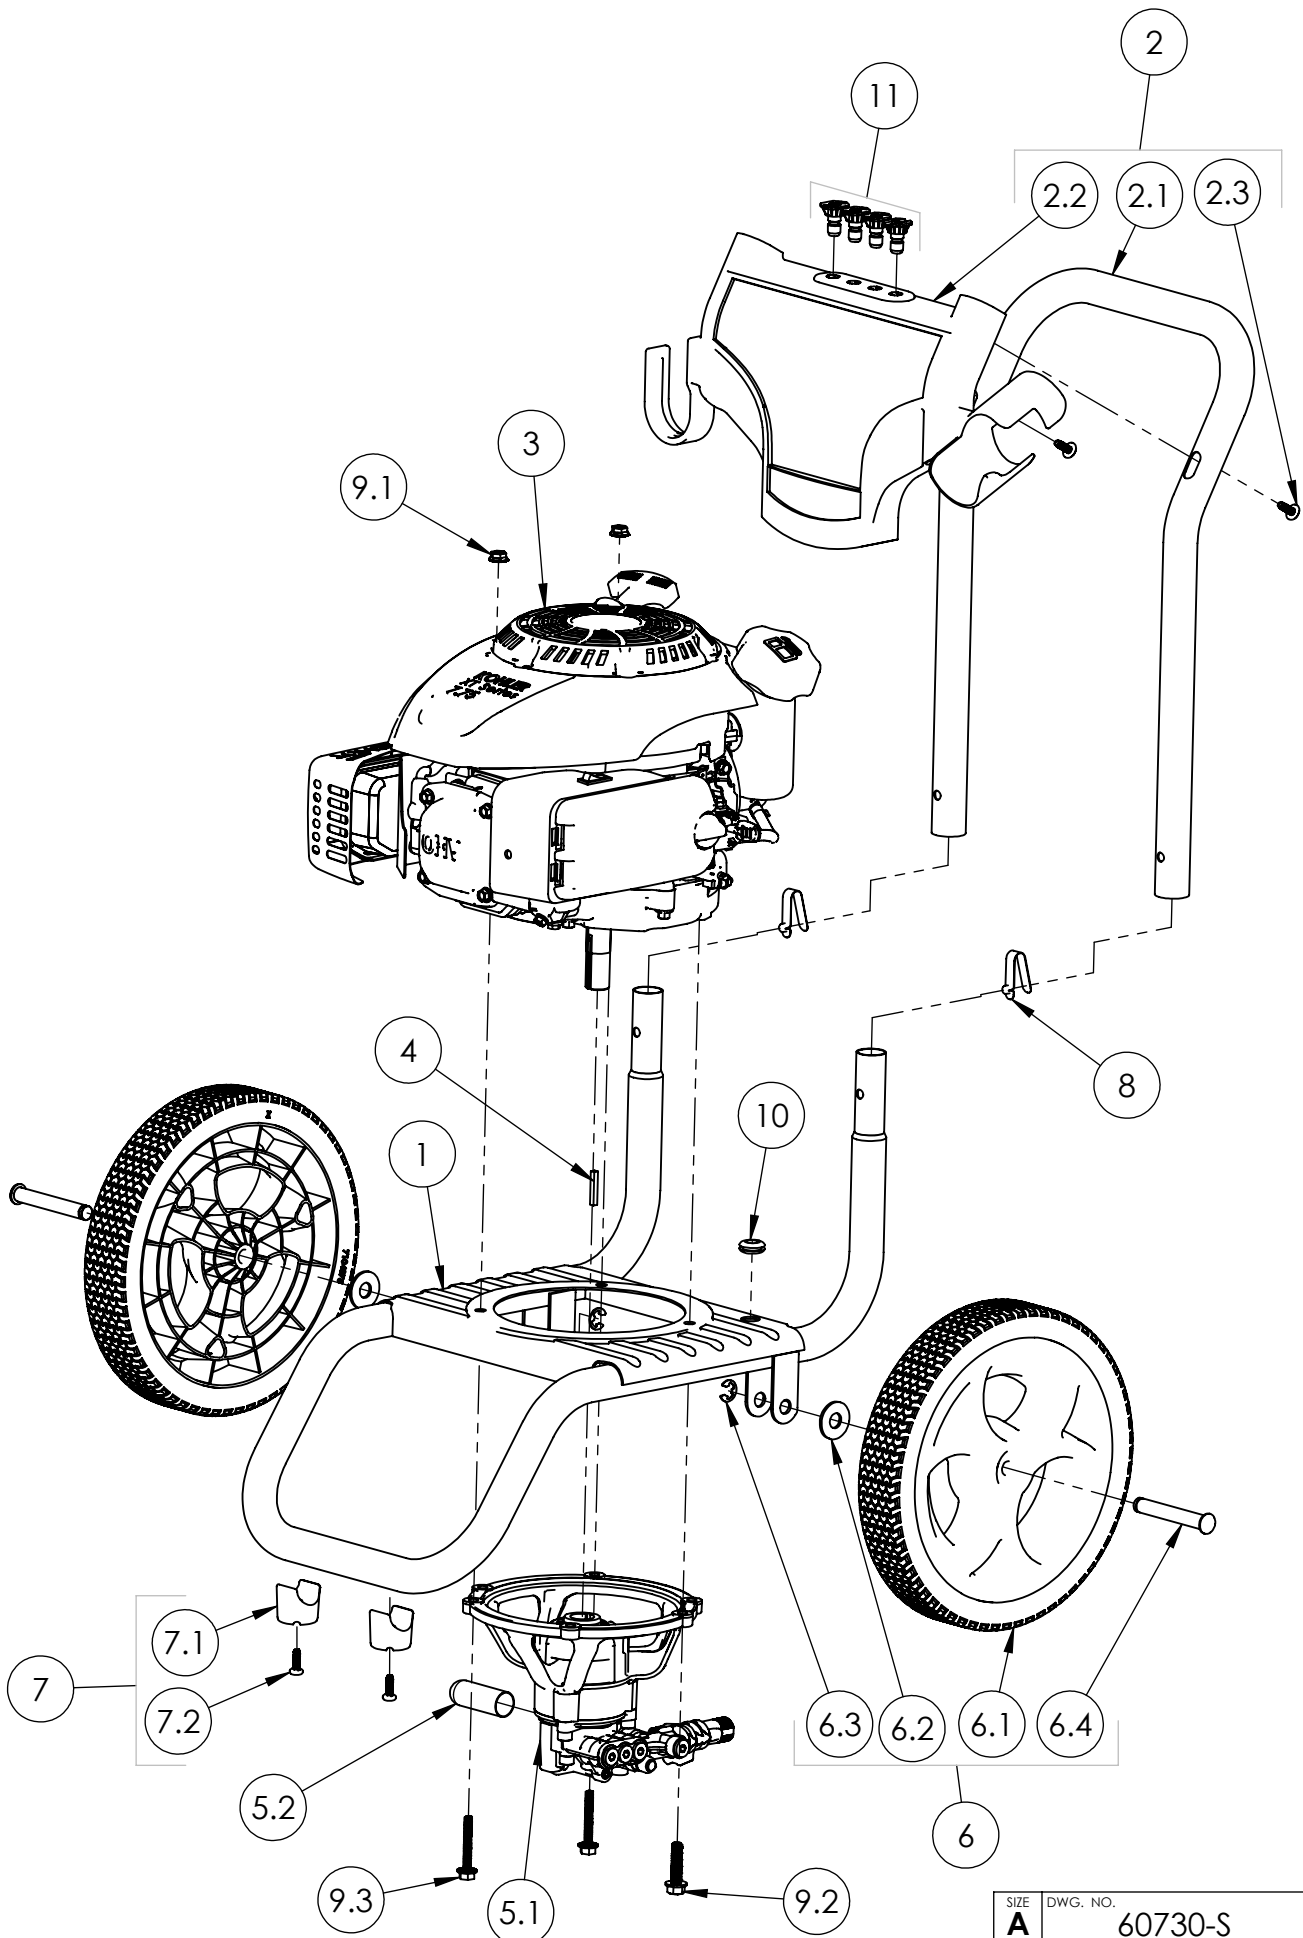

ITEM	PART NO	DESCRIPTION	QTY.
1	7106225	FRAME, 2013 BASE ASSY BLACK MSV3024 STUB	1
2	7107967	HANDLE, SERVICE ASSEMBLY WITH LABELS	1
†	2.1	HANDLE, TUBE F/BLACK (MSV3024) 18 GA.	1
†	2.2	7108162 BONNET SERVICE ASSEMBLY, WITH LABELS	1
†	2.3	SCREW, 1/4-20 PHILLIPS PAN HEAD ZINC PLATED	2
	3	7107968 ENGINE KIT, ENGINE W/ LABELS & SHAFT KEY	1
	4	7104174 KEY, SHAFT 3/16" x 3/16" x 1 1/4"	1
†	5	7107969 PUMP SERVICE ASSEMBLY, MSVK2723	1
†	5.1	510011 PUMP, 2700 @ 2.3 LONG EXT. AL HEAD W/O P/B	1
†	5.2	CAP, UNLOADER CAP, BLACK	1
†	5.3	SCREW, 3/8 TAPTITE 2000SP	1
†	5.4	BOLT, FLANGE 5/16"-18	2
†	5.5	NUT, WHIZ 5/16"-18	2
	6	7105467 WHEEL, SVC KIT 12" BLACK W/AXLE,CLIP,WASHER	2
†	6.1	POWERWASHER WHEEL 12"X2" POLYPRO/PVC BLK	1
†	6.2	WASHER, 1/2" FLAT SAE THROUGH HARDENED	1
†	6.3	CLIP, E-TYPE .500" x .042" 1074 STEEL ZINC	1
†	6.4	AXLE, STUB, ROUND HEAD	1
	7	7105468 FOOT SERVICE KIT, RUBBER FOOT AND SCREW	2
†	7.1	FOOT, RUBBER 1.50D FITTED TO 1.25 TUBE	1
†	7.2	SCREW, TORX PANHEAD 1/4"	1
	8	7102122 BUTTON, SNAP	2
	9	7107970 ENGINE MOUNT HARDWARE KIT, MSVK2723	1
†	9.1	NUT, WHIZ 5/16"-18	2
†	9.2	SCREW, 3/8 TAPTITE 2000SP	1
†	9.3	BOLT, FLANGE 5/16"-18	2
	10	7100389 GROMMET, 7/16" ID	1
	11	7107755 NOZZLE, #2.6 (SET) 15°, 25°, 40°, W/SOAP	1
*	12	7107732 BOX, SHIPPING (MSV2327-K)	1
*	13	7102045 TOOL, NOZZLE CLEANING, UNIVERSAL	1
	14	7103550 LANCE, 16" W/ 1/4" QC-F x M22(M)	1
	15	7104847 GUN,3000PSI M22(M) INLET X M22(F) OUTLET	1
	16	7106419 HOSE, MORFLEX 1/4" x 25' x 3100PSI M22(M) x M22(F)	1
*	17	7107733 MANUAL, OPERATOR'S (MSVK2723)	1
	18	7102207 SOAP HOSE AND FILTER KIT	1

SIZE	DWG. NO.	REV.
<b>A</b>	<b>60730-S</b>	<b>A</b>
SCALE: N/A	ECN# DC14-0205	SHEET 2 OF 8

PUMP SERVICE ASSY, MSVK2723  
PART NO. 7107969

ITEM	PART NO	DESCRIPTION	QTY.
5.1	510011	PUMP, 2700 @ 2.3 LONG EXT. AL HEAD W/O P/B	1
5.2		CAP, UNLOADER CAP, BLACK	1
5.3		SCREW, 3/8 TAPTITE 2000SP	1
5.4		BOLT, FLANGE 5/16"-18	2
5.5		NUT, WHIZ 5/16"-18	2
4	7104174	KEY, SHAFT 3/16" x 3/16" x 1 1/4"	1