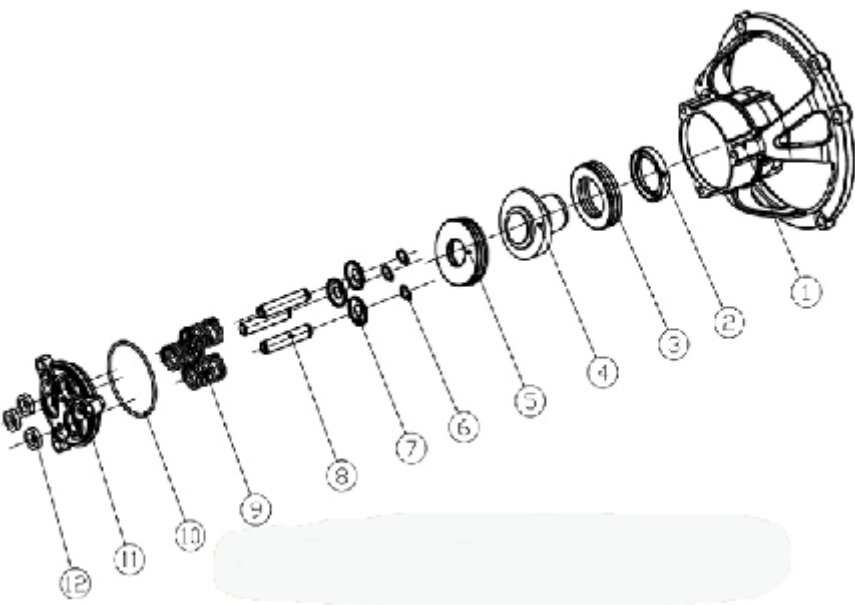

PUMP KIT, 510011 MANIFOLD
PART NO. 7108158
510011 PUMP DRAWING PARTS LIST

ITEM	MAS500	PARTS NAME	QTY PER PUMP	COMMENT				
13	710663	Back ring	3					
14	710664	High Pressure Water Seal	3	Water Seal Kit				
		Back Ring						
		O-Ring						
		Low Pressure Water Seal						
15	710665	Back Ring	3					
16	7104223	Valve Case	6	Valve Kit (INLET AND OUTLET)				
		Spring						
		Valve Plate						
		Valve Seat						
		O-Ring						
17	7106644	O-Ring	1					
18	7108157	Boost Plug	1	Boost Plug Kit				
		O-Ring						
19	7106645	O-Ring	3					
20	7106646	Plug	3					
21	7106647	Plug	2					
22	7106648	Screw	3					
23	7106649	Screw	3					
24	7104226	Nut	1	Unloader Kit				
		Adjusting Nut						
		Spring						
		Seating Ring						
		Valve Sheath						
		O-Ring						
		Checking Ring						
		O-Ring						
		Valve Pole						
		Spring						
		Checking Ring						
		O-Ring						
		Pin						
		Upper Seat						
		Checking Ring						
		O-Ring						
		Steel Ball						
		Back Seat						
		25			7104228	Nozzle	1	Soap Injector Kit
						O-Ring		
O-Ring								
Steel Ball								
Spring								
26	7106650	Venturi Tube Back Ring	1					
27	7106651	O-Ring	1					
28	7106652	O-Ring	1					
29	7106653	Inlet Connector	1					
30	7106654	Nut	1					
31	7000123	Filter Gasket	1					
32	7106655	U-Pin	1					
33	7106630	O-Ring	1	Venturi Tube Kit				
		Checking Valve Core						
		Checking Valve Spring						
		Nozzle						
		O-Ring						
		Venturi Tube						
34	7106656	Pump Head	1					
35	7101359	Thermal Relief Valve	1					

PUMP KIT, 510001/510011 CRANKCASE
PART NO. 7107339

510001/510011 PUMP DRAWING PARTS LIST

ITEM	MAS500	PARTS NAME	QTY PER PUMP	COMMENT
1	7106631	Case	1	
2	7106632	Oil Seal	1	
3	7106633	Thrusting Bearing 2	1	
4	7106634	Wobble Plate	1	
5	7106635	Thrusting Bearing 1	1	
6	7106629	Clip	3	
7	7106657	Spring Base	3	
8	7106658	Plunger	3	
9	7106639	Spring, Plunger	3	
10	7106640	O-Ring, Plunger Base	1	
11	7106661	Base, Plunger	1	
12	7106662	Oil Seal	3	Oil Seal Kit