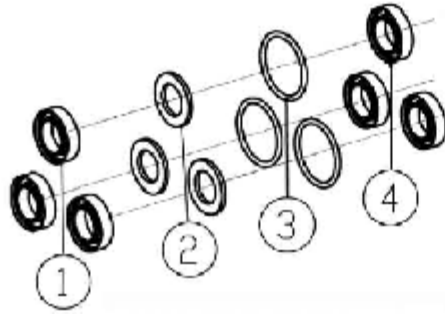

OIL SEAL KIT		
ITEM	QTY	DESCRIPTION
1	3	SEAL, OIL

14 PART NO. 7106664

WATER SEAL KIT		
ITEM	QTY	DESCRIPTION
1	3	HIGH PRESSURE SEAL
2	3	BACK RING
3	3	O-RING
4	3	LOW PRESSURE SEAL