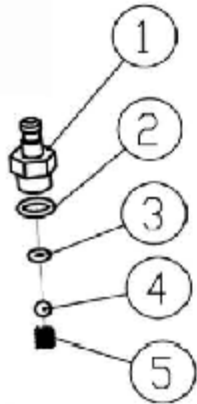

SIZE	DWG. NO.	REV.
<b>A</b>	<b>60730-S</b>	<b>A</b>
SCALE: N/A	ECN# DC14-0205	SHEET 2 OF 8

PUMP SERVICE ASSY, MSVK2723  
PART NO. 7107969

ITEM	PART NO	DESCRIPTION	QTY.
5.1	510011	PUMP, 2700 @ 2.3 LONG EXT. AL HEAD W/O P/B	1
5.2		CAP, UNLOADER CAP, BLACK	1
5.3		SCREW, 3/8 TAPTITE 2000SP	1
5.4		BOLT, FLANGE 5/16"-18	2
5.5		NUT, WHIZ 5/16"-18	2
4	7104174	KEY, SHAFT 3/16" x 3/16" x 1 1/4"	1

12 PART NO. 7106662

OIL SEAL KIT		
ITEM	QTY	DESCRIPTION
1	3	SEAL, OIL

14 PART NO. 7106664

WATER SEAL KIT		
ITEM	QTY	DESCRIPTION
1	3	HIGH PRESSURE SEAL
2	3	BACK RING
3	3	O-RING
4	3	LOW PRESSURE SEAL

16 PART NO. 7104223

VALVE KIT		
ITEM	QTY	DESCRIPTION
1	6	VALVE CASE
2	6	SPRING
3	6	VALVE PLATE
4	6	VALVE SEAT
5	6	O-RING

18 PART NO. 7108157

BOOST PLUG KIT		
ITEM	QTY	DESCRIPTION
1	1	BOOST PLUG
2	1	O-RING

25 PART NO. 7104228

SOAP INJECTOR KIT		
ITEM	QTY	DESCRIPTION
1	1	HOSE BARB
2	1	O-RING
3	1	O-RING
4	1	STEEL BALL
5	1	SPRING

33 PART NO. 7106630

VENTURI TUBE KIT		
ITEM	QTY	DESCRIPTION
1	1	O-RING
2	1	CHECK VALVE CORE
3	1	CHECK VALVE SPRING
4	1	NOZZLE
5	1	O-RING
6	1	VENTURI TUBE
7	1	O-RING