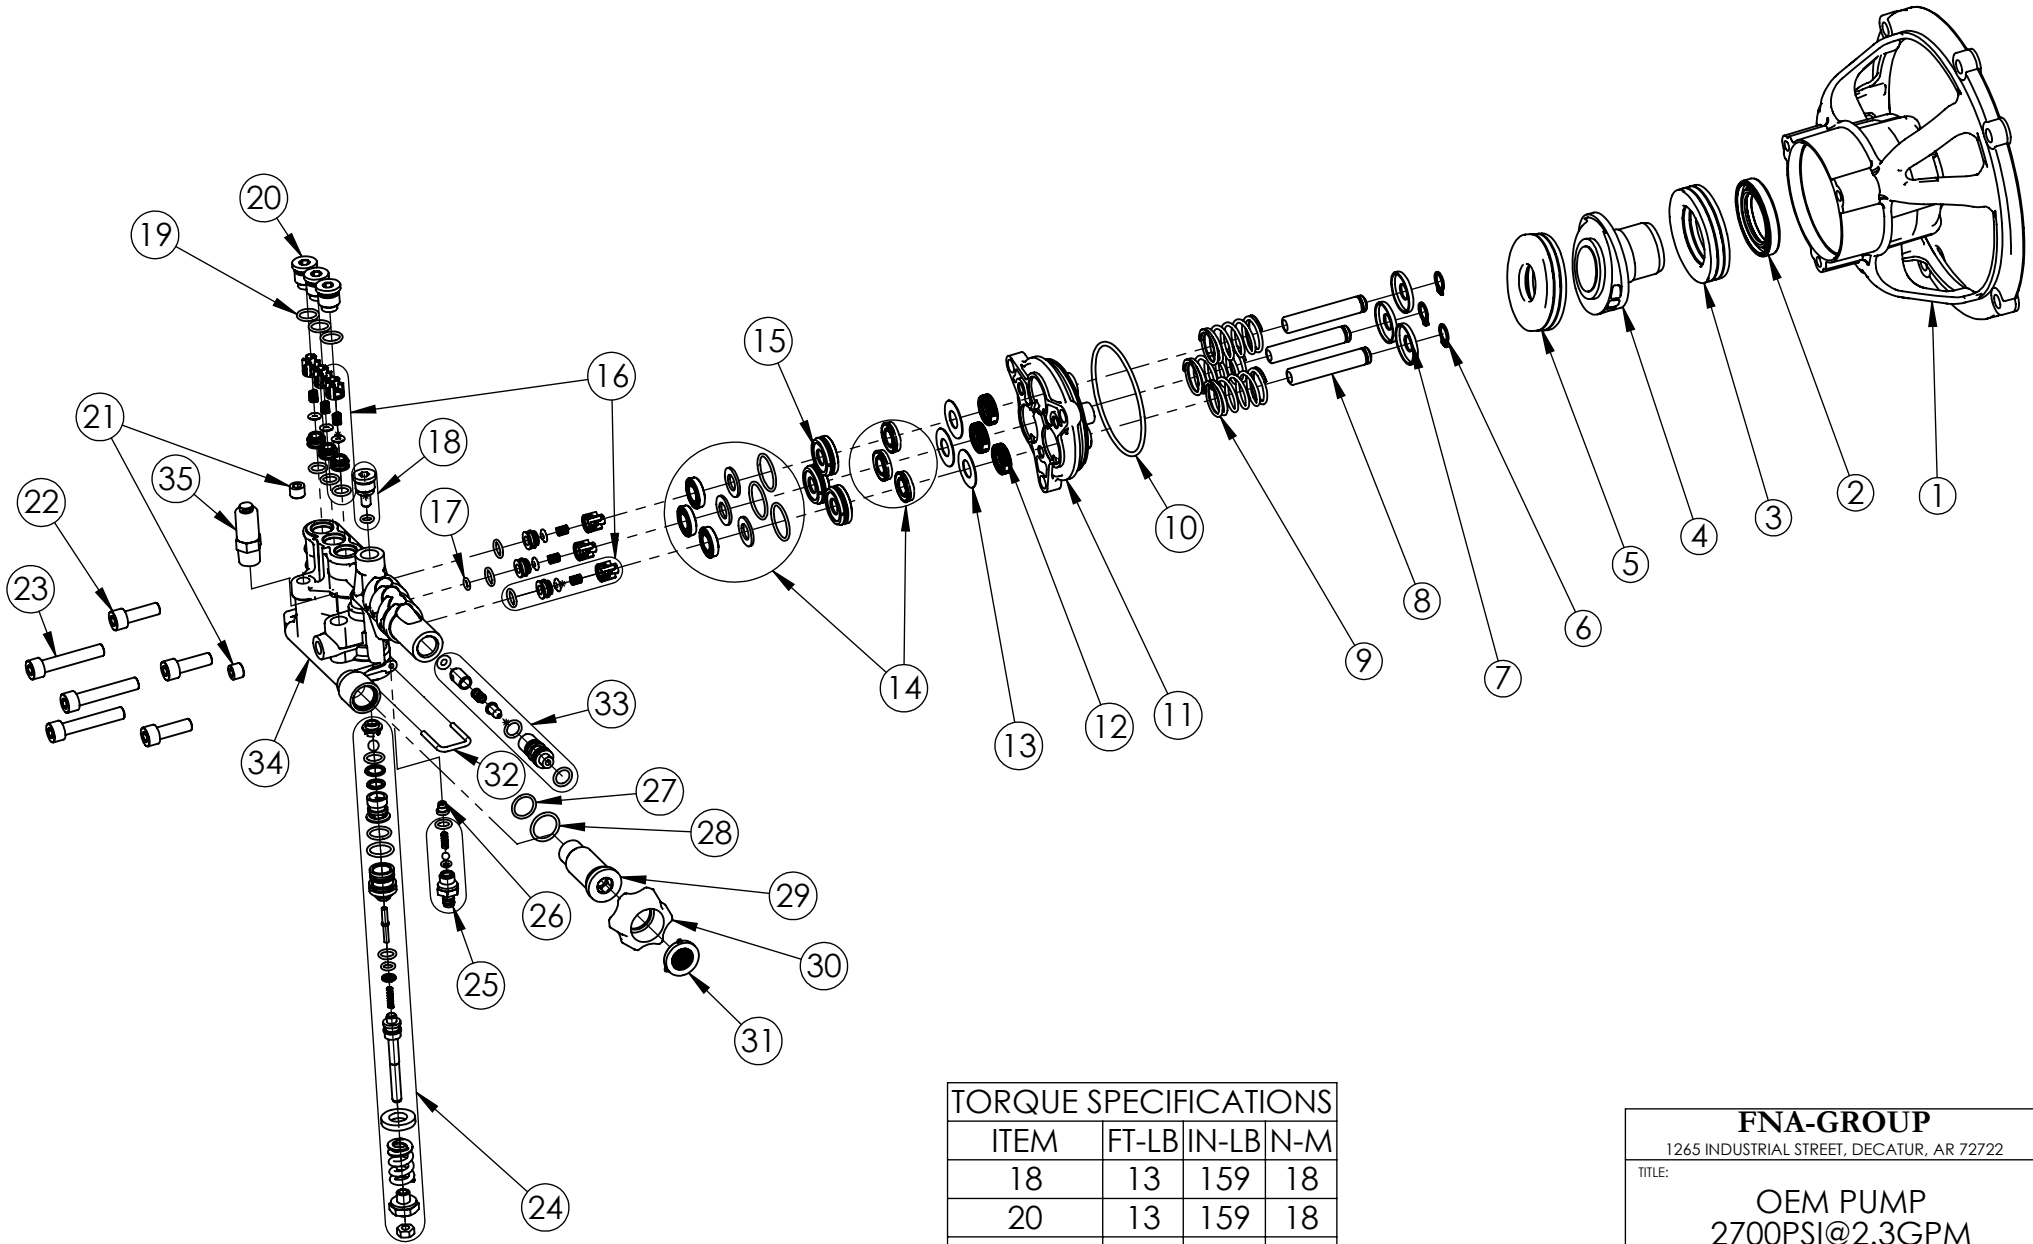

SIZE	DWG. NO.	REV.
<b>A</b>	<b>60730-S</b>	<b>A</b>
SCALE: N/A	ECN# DC14-0205	SHEET 2 OF 8

PUMP SERVICE ASSY, MSVK2723  
PART NO. 7107969

ITEM	PART NO	DESCRIPTION	QTY.
5.1	510011	PUMP, 2700 @ 2.3 LONG EXT. AL HEAD W/O P/B	1
5.2		CAP, UNLOADER CAP, BLACK	1
5.3		SCREW, 3/8 TAPTITE 2000SP	1
5.4		BOLT, FLANGE 5/16"-18	2
5.5		NUT, WHIZ 5/16"-18	2
4	7104174	KEY, SHAFT 3/16" x 3/16" x 1 1/4"	1

GUN, 3000PSI M22(M) INLET X M22(F) OUTLET  
PART NO. 7104847

LANCE, 16" W/ 1/4" QC-F X M22(M)  
PART NO. 7103550

HOSE, MORFLEX 1/4" X 25' X 3100PSI M22(M) X M22(F)  
PART NO. 7106419

SOAP HOSE AND FILTER KIT  
PART NO. 7102207

SIZE <b>A</b>	DWG. NO. <b>60730-S</b>	REV. <b>A</b>
SCALE: N/A	ECN# DC14-0205	SHEET 4 OF 8

**TORQUE SPECIFICATIONS**

ITEM	FT-LB	IN-LB	N-M
18	13	159	18
20	13	159	18
22	16	195	22
23	18	221	25
25	10	115	13
29	13	159	18

SOAP INJECTOR KIT		
ITEM	QTY	DESCRIPTION
1	1	HOSE BARB
2	1	O-RING
3	1	O-RING
4	1	STEEL BALL
5	1	SPRING

33 PART NO. 7106630

VENTURI TUBE KIT		
ITEM	QTY	DESCRIPTION
1	1	O-RING
2	1	CHECK VALVE CORE
3	1	CHECK VALVE SPRING
4	1	NOZZLE
5	1	O-RING
6	1	VENTURI TUBE
7	1	O-RING