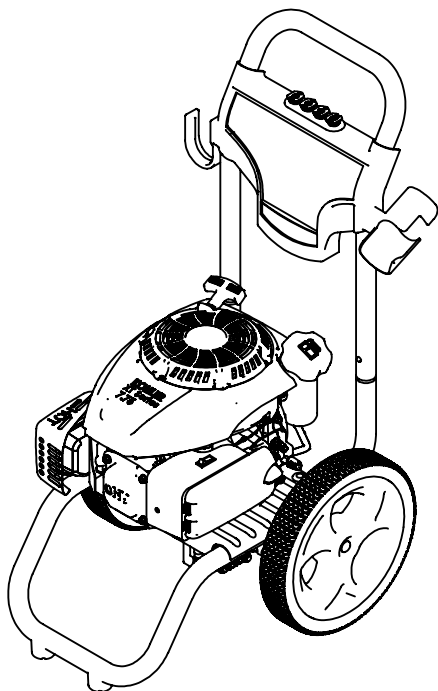

ITEM	PART NO	DESCRIPTION	QTY.
1	7106225	FRAME, 2013 BASE ASSY BLACK MSV3024 STUB	1
2	7107967	HANDLE, SERVICE ASSEMBLY WITH LABELS	1
†	2.1	HANDLE, TUBE F/BLACK (MSV3024) 18 GA.	1
†	2.2	7108162 BONNET SERVICE ASSEMBLY, WITH LABELS	1
†	2.3	SCREW, 1/4-20 PHILLIPS PAN HEAD ZINC PLATED	2
	3	7107968 ENGINE KIT, ENGINE W/ LABELS & SHAFT KEY	1
	4	7104174 KEY, SHAFT 3/16" x 3/16" x 1 1/4"	1
†	5	7107969 PUMP SERVICE ASSEMBLY, MSVK2723	1
†	5.1	510011 PUMP, 2700 @ 2.3 LONG EXT. AL HEAD W/O P/B	1
†	5.2	CAP, UNLOADER CAP, BLACK	1
†	5.3	SCREW, 3/8 TAPTITE 2000SP	1
†	5.4	BOLT, FLANGE 5/16"-18	2
†	5.5	NUT, WHIZ 5/16"-18	2
	6	7105467 WHEEL, SVC KIT 12" BLACK W/AXLE,CLIP,WASHER	2
†	6.1	POWERWASHER WHEEL 12"X2" POLYPRO/PVC BLK	1
†	6.2	WASHER, 1/2" FLAT SAE THROUGH HARDENED	1
†	6.3	CLIP, E-TYPE .500" x .042" 1074 STEEL ZINC	1
†	6.4	AXLE, STUB, ROUND HEAD	1
	7	7105468 FOOT SERVICE KIT, RUBBER FOOT AND SCREW	2
†	7.1	FOOT, RUBBER 1.50D FITTED TO 1.25 TUBE	1
†	7.2	SCREW, TORX PANHEAD 1/4"	1
	8	7102122 BUTTON, SNAP	2
	9	7107970 ENGINE MOUNT HARDWARE KIT, MSVK2723	1
†	9.1	NUT, WHIZ 5/16"-18	2
†	9.2	SCREW, 3/8 TAPTITE 2000SP	1
†	9.3	BOLT, FLANGE 5/16"-18	2
	10	7100389 GROMMET, 7/16" ID	1
	11	7107755 NOZZLE, #2.6 (SET) 15°, 25°, 40°, W/SOAP	1
*	12	7107732 BOX, SHIPPING (MSV2327-K)	1
*	13	7102045 TOOL, NOZZLE CLEANING, UNIVERSAL	1
	14	7103550 LANCE, 16" W/ 1/4" QC-F x M22(M)	1
	15	7104847 GUN,3000PSI M22(M) INLET X M22(F) OUTLET	1
	16	7106419 HOSE, MORFLEX 1/4" x 25' x 3100PSI M22(M) x M22(F)	1
*	17	7107733 MANUAL, OPERATOR'S (MSVK2723)	1
	18	7102207 SOAP HOSE AND FILTER KIT	1

\* NOT SHOWN  
† NOT SOLD SEPERATLY

PUMP IDENTIFICATION TABLE			
MACHINE SERIAL NO.	PUMP TYPE	PUMP KIT NO.	PUMP PART NO.
749685 TO PRESENT	2700PSI@2.3GPM	7107969	510011

NAME			DATE	
DRAWN	GN		10/31/14	
CHECKED	MG		10/31/14	
ENG APPR.	-		-	
MFG APPR.	-		-	
Q.A. APPR.	-		-	
SERVICE APPR.	-		-	