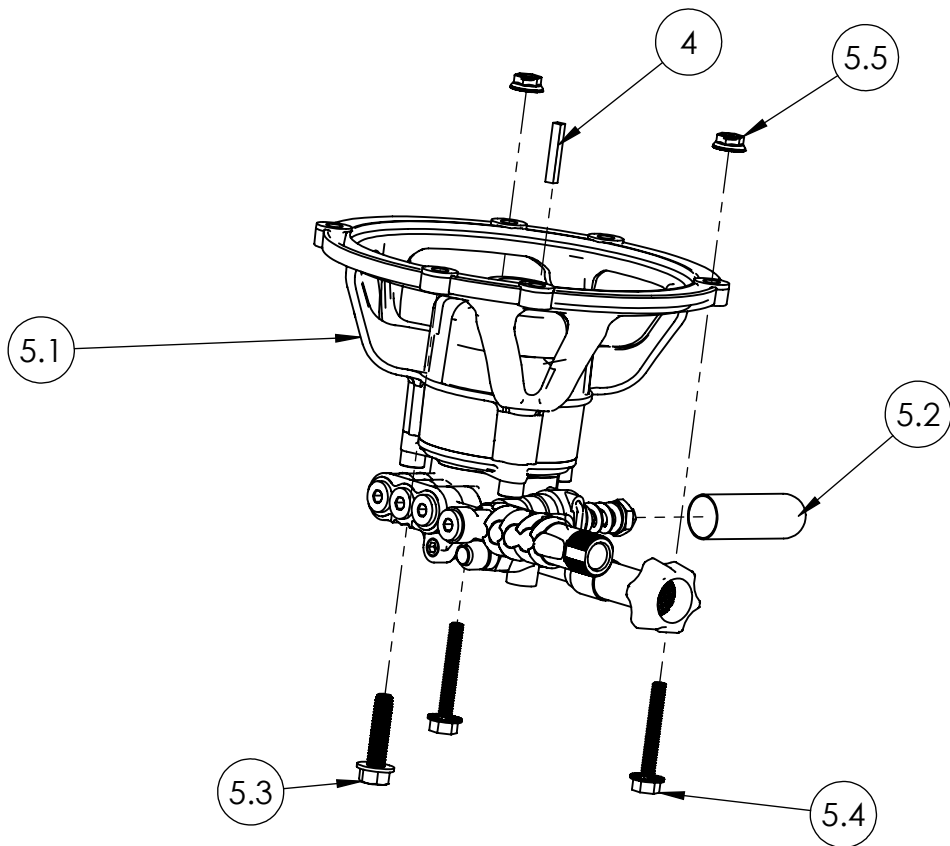

SIZE	DWG. NO.	REV.
<b>A</b>	<b>60730-S</b>	<b>A</b>
SCALE: N/A	ECN# DC14-0205	SHEET 2 OF 8

PUMP SERVICE ASSY, MSVK2723  
PART NO. 7107969

ITEM	PART NO	DESCRIPTION	QTY.
5.1	510011	PUMP, 2700 @ 2.3 LONG EXT. AL HEAD W/O P/B	1
5.2		CAP, UNLOADER CAP, BLACK	1
5.3		SCREW, 3/8 TAPTITE 2000SP	1
5.4		BOLT, FLANGE 5/16"-18	2
5.5		NUT, WHIZ 5/16"-18	2
4	7104174	KEY, SHAFT 3/16" x 3/16" x 1 1/4"	1

SOAP INJECTOR KIT		
ITEM	QTY	DESCRIPTION
1	1	HOSE BARB
2	1	O-RING
3	1	O-RING
4	1	STEEL BALL
5	1	SPRING

33 PART NO. 7106630

VENTURI TUBE KIT		
ITEM	QTY	DESCRIPTION
1	1	O-RING
2	1	CHECK VALVE CORE
3	1	CHECK VALVE SPRING
4	1	NOZZLE
5	1	O-RING
6	1	VENTURI TUBE
7	1	O-RING