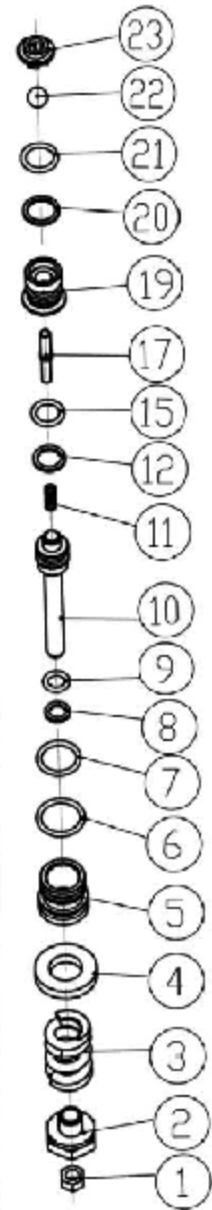

24 PART NO. 7104226

UNLOADER KIT		
ITEM	QTY	DESCRIPTION
1	1	NUT
2	1	ADJUSTING NUT
3	1	SPRING
4	1	SEATING RING
5	1	VALVE SHEATH
6	1	O-RING
7	1	O-RING
8	1	CHECKING RING
9	1	O-RING
10	1	VALVE POLE
11	1	SPRING
12	1	CHECKING RING
15	1	O-RING
17	1	PIN
19	1	UPPER SEAT
20	1	CHECKING RING
21	1	O-RING
22	1	STEEL BALL
23	1	BACK SEAT