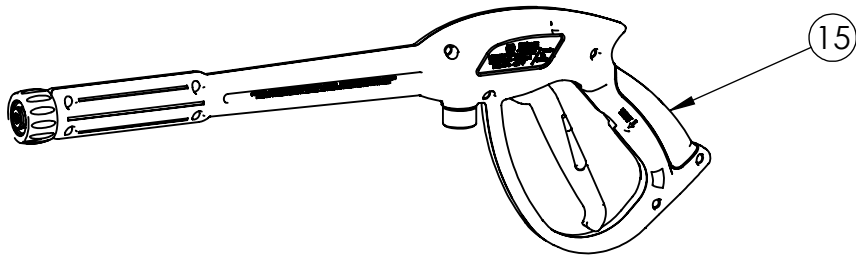

SIZE	DWG. NO.	REV.
<b>A</b>	<b>60730-S</b>	<b>A</b>
SCALE: N/A	ECN# DC14-0205	SHEET 2 OF 8

PUMP SERVICE ASSY, MSVK2723  
PART NO. 7107969

ITEM	PART NO	DESCRIPTION	QTY.
5.1	510011	PUMP, 2700 @ 2.3 LONG EXT. AL HEAD W/O P/B	1
5.2		CAP, UNLOADER CAP, BLACK	1
5.3		SCREW, 3/8 TAPTITE 2000SP	1
5.4		BOLT, FLANGE 5/16"-18	2
5.5		NUT, WHIZ 5/16"-18	2
4	7104174	KEY, SHAFT 3/16" x 3/16" x 1 1/4"	1