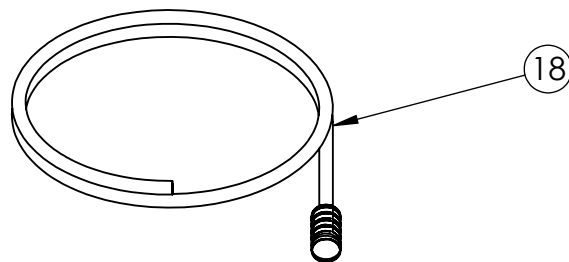

SIZE	DWG. NO.	REV.
<b>A</b>	<b>60730-S</b>	<b>A</b>
SCALE: N/A	ECN# DC14-0205	SHEET 2 OF 8

PUMP SERVICE ASSY, MSVK2723  
PART NO. 7107969

ITEM	PART NO	DESCRIPTION	QTY.
5.1	510011	PUMP, 2700 @ 2.3 LONG EXT. AL HEAD W/O P/B	1
5.2		CAP, UNLOADER CAP, BLACK	1
5.3		SCREW, 3/8 TAPTITE 2000SP	1
5.4		BOLT, FLANGE 5/16"-18	2
5.5		NUT, WHIZ 5/16"-18	2
4	7104174	KEY, SHAFT 3/16" x 3/16" x 1 1/4"	1

GUN, 3000PSI M22(M) INLET X M22(F) OUTLET  
PART NO. 7104847

LANCE, 16" W/ 1/4" QC-F X M22(M)  
PART NO. 7103550

HOSE, MORFLEX 1/4" X 25' X 3100PSI M22(M) X M22(F)  
PART NO. 7106419

SOAP HOSE AND FILTER KIT  
PART NO. 7102207

SIZE <b>A</b>	DWG. NO. <b>60730-S</b>	REV. <b>A</b>
SCALE: N/A	ECN# DC14-0205	SHEET 4 OF 8

**TORQUE SPECIFICATIONS**

ITEM	FT-LB	IN-LB	N-M
18	13	159	18
20	13	159	18
22	16	195	22
23	18	221	25
25	10	115	13
29	13	159	18

SOAP INJECTOR KIT		
ITEM	QTY	DESCRIPTION
1	1	HOSE BARB
2	1	O-RING
3	1	O-RING
4	1	STEEL BALL
5	1	SPRING

33 PART NO. 7106630

VENTURI TUBE KIT		
ITEM	QTY	DESCRIPTION
1	1	O-RING
2	1	CHECK VALVE CORE
3	1	CHECK VALVE SPRING
4	1	NOZZLE
5	1	O-RING
6	1	VENTURI TUBE
7	1	O-RING