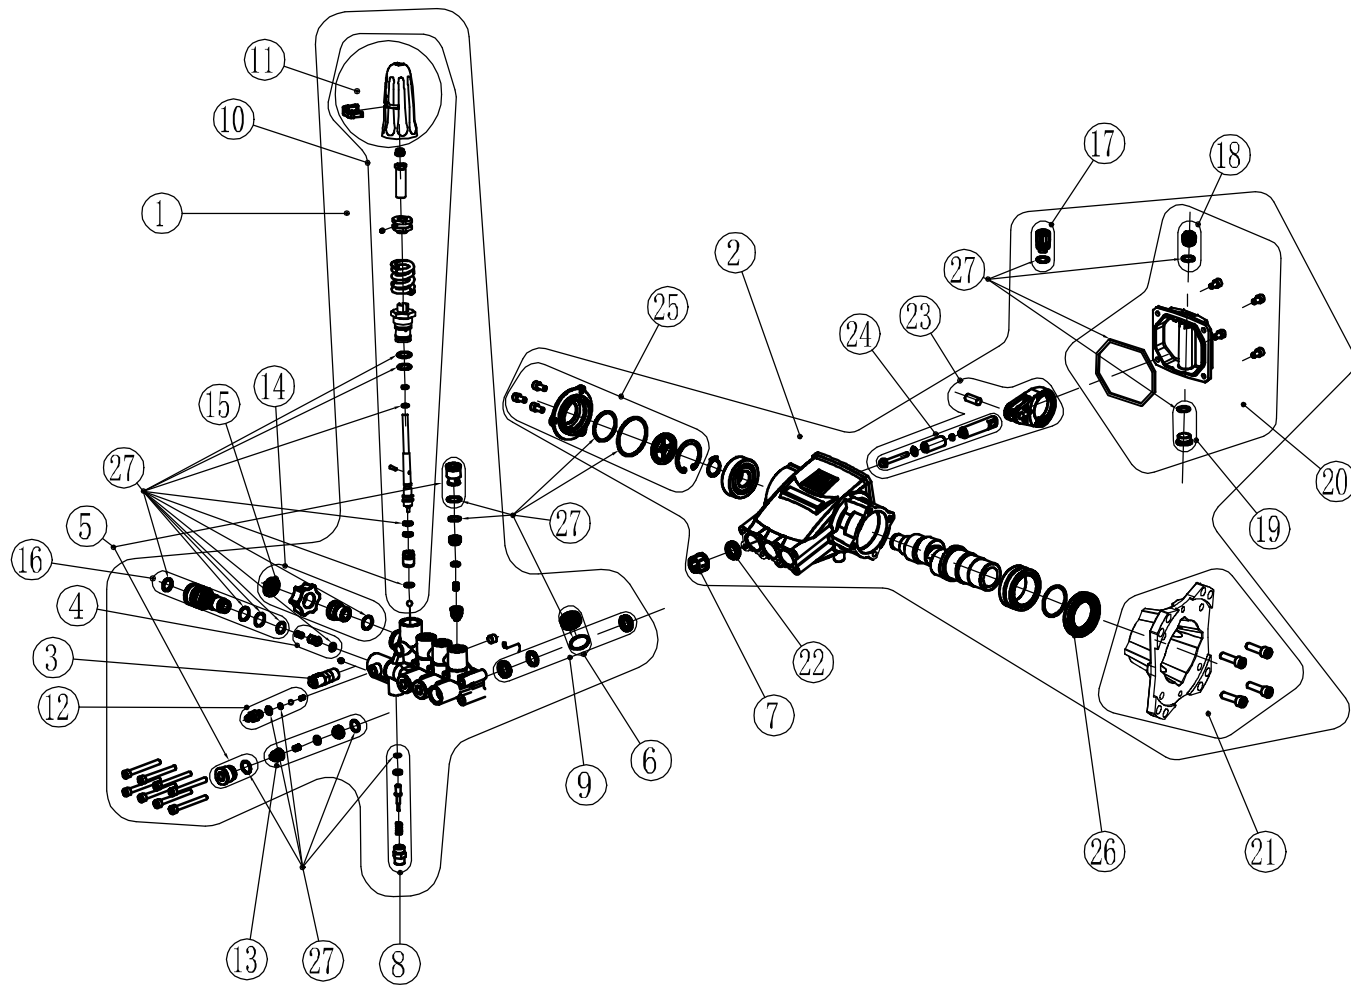

Model:
530006-S

Rev:
C
Version

ITEM	PART NO	QTY.	DESCRIPTION
1	7109067	1	Manifold Kit
2	7114675	1	Crankcase Kit
3	7101359	1	Thermal Relief Valve
4	7110139	1	NRV Kit
5	7110140	1	Valve Cap Kit
6	7110142	1	Seal Retainer Kit
7	7113580	1	Seal Spacer Kit
8	7110117	1	Boost Valve Kit
9	7106733	1	Water Seal Kit
10	7114676	1	Unloader Kit
11	7109066	1	Unloader Cap Kit
12	7104228	1	Soap Injector Kit
13	7108750	1	Valve Kit
14	7110330	1	Water Inlet Kit
15	7000123	1	Water Inlet Screen
16	7110331	1	Water Outlet Kit
17	7111013	1	Oil Breather Kit
18	7111014	1	Red Plastic Oil Plug Kit
19	7105721	1	Oil Plug Kit
20	7113578	1	Rear Crank Cover Kit
21	7113579	1	Mounting Flange Kit
22	7110143	1	Oil Seal Kit
23	7110150	1	Connecting Rod Kit
24	7110828	1	Piston Kit
25	7110151	1	Sight Glass Kit
26	7106723	1	Crankshaft Oil seal Kit
27	7114678	1	O-ring kit, Complete

MODEL: 530006-S REV. C

Version: