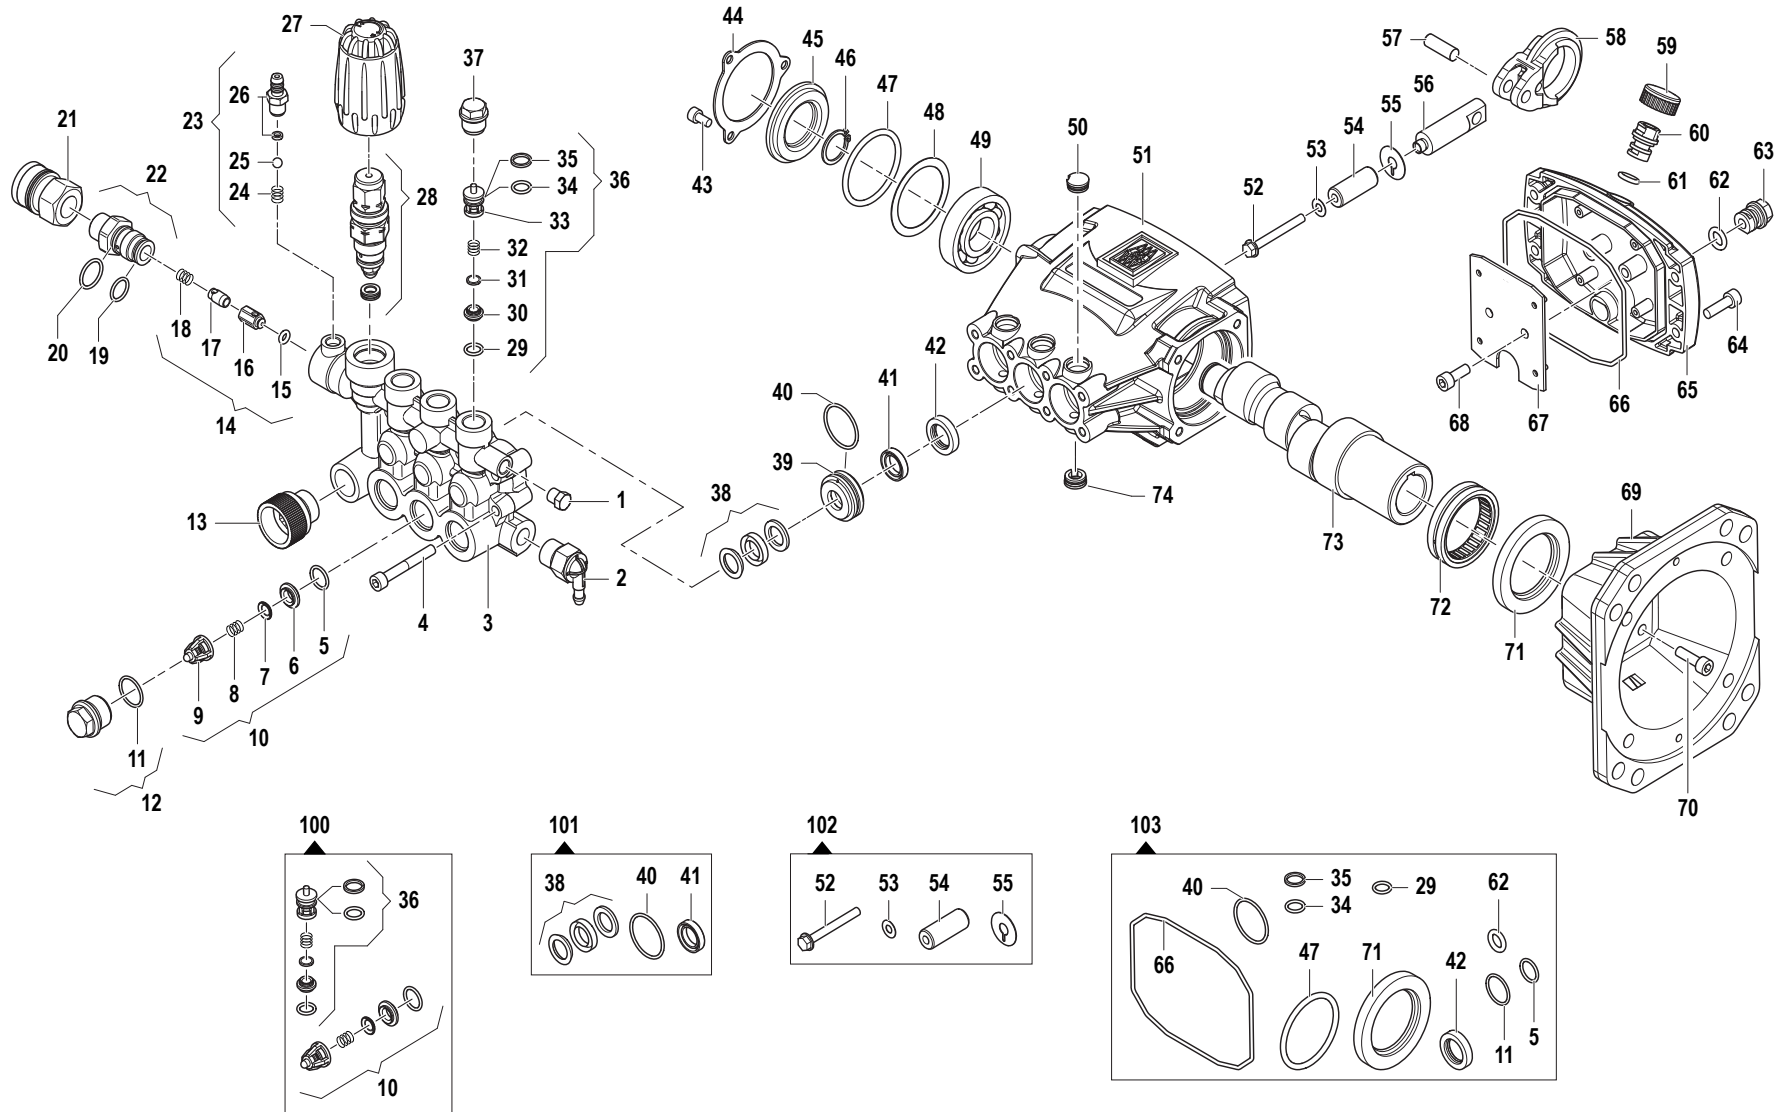

FNA 7109267 PUMP EXPLODED VIEW

7109267 PARTS LIST

ITEM	PART	DESCRIPTION	QTY. Per Pump	ITEM	PART	DESCRIPTION	QTY. Per Pump
1	N/A	Cap G1/8"	1	42	N/A	Oil Seal Ø15 X 24 X 5	3
2	7110287	Thermo Valve Kit 1/4	1	43	7110293	Screw M5 x 10	3
3	N/A	Pump Manifold	1	44	7110294	Crankcase Flange	1
4	7110288	Screw M8x45	8	45	7104960	Transparent Cover	1
5	N/A	O-Ring Ø1,78 x 12,42	3	46	7110295	Outer Seger Ø20	1
6	N/A	Suction Valve Seat	3	47	7110296	O-Ring Ø3,53 X 44,04	1
7	N/A	Suction Valve	3	48	7110297	Spacer Ø41 X 51,8 X 0.5	1
8	N/A	Suction Spring	3	49	7110298	Ball Bearing Ø13 X 52 X 15	1
9	N/A	Suction Valve Cage	3	50	7110299	Cap	3
10	N/A	Suction Valve Ass. y Kit	3	51	N/A	Pump Crankcase	1
11	N/A	O-Ring Ø1,78 x 17,17	3	52	N/A	Special Screw M5 X 45	3
12	N/A	Suction Cap Kit	3	53	N/A	Washer Ø5,2 X 11,7 X 0.3	3
13	7110289	Coupling Kit 3/4-1/2"	1	54	N/A	Ceramic Bushing Ø13	3
14	7105406	Check Valve Kit	1	55	N/A	Washer	3
15	N/A	O-Ring Ø2,4 X 4,3	1	56	7110300	Piston Guide	3
16	N/A	Check Valve	1	57	7110301	Gudgeon Pin Ø8 X 25	3
17	N/A	Ejector	1	58	7110302	Con. Rod	3
18	N/A	Spring	1	59	7110303	Plug Cover	1
19	N/A	O-Ring Ø1,78 x 12,42	1	60	7111225	Breather Plug	1
20	N/A	O-Ring Ø1,78 x 15,6	1	61	7110305	O-Ring Ø2,62 X 9,13	1
21	7100019	Quick Coupler 3/8 NPT	1	62	7110306	O-Ring Ø3 X 9	1
22	7105404	Injector Body Kit 3/8 NPT	1	63	7110304	Oil Drain Plug	1
23	7106543	Detergent Coupling Kit	1	64	7110307	Screw M5x20	4
24	7105407	Detergent Spring	1	65	7110308	Crankcase Cover	1
25	7105408	Detergent Ball 7/32"	1	66	7110309	O-Ring Ø12 X 100	1
26	7105409	Detergent Coupling	1	67	7110310	Plate	1
27	7110290	Knob	1	68	7110311	Screw M6 X 16	1
28	7105410	Reg. Valve Kit + Seat	1	69	7110312	Flange	1
29	N/A	O-Ring Ø1,78 x 8,73	3	70	7110313	Screw M5x20	4
30	N/A	Delivery Valve Seat	3	71	7110314	Oil Seal Ø40 X 62 X 7	1
31	N/A	Delivery Valve	3	72	7110315	Roller Bearing Ø45 X 52 X 16	1
32	N/A	Delivery Spring	3	73	N/A	Eccentric Shaft 1"	1
33	N/A	Delivery Valve Cage	3	74	7110316	Drilled Cap	3
34	N/A	O-Ring Ø1,78 x 9,25	3				
35	N/A	Anti-Extr. Ring	3				
36	N/A	Delivery Valve Ass.y Kit	3				
37	7110291	Delivery Cap	3				
						PUMP SERVICE KITS	
38	N/A	Packing Ø13 X 20 X 4,5	3	100	7109627	Complete Valve Kit	1
39	7110292	Packing Retainer Ø13	3	101	7107528	Water Seal Kit	1
40	N/A	O-Ring Ø1,78 X 26,7	3	102	7107527	Piston Kit	1
41	N/A	Packing Ø13 X 20 X 4,5	3	103	7109628	Oil Seal Kit	1