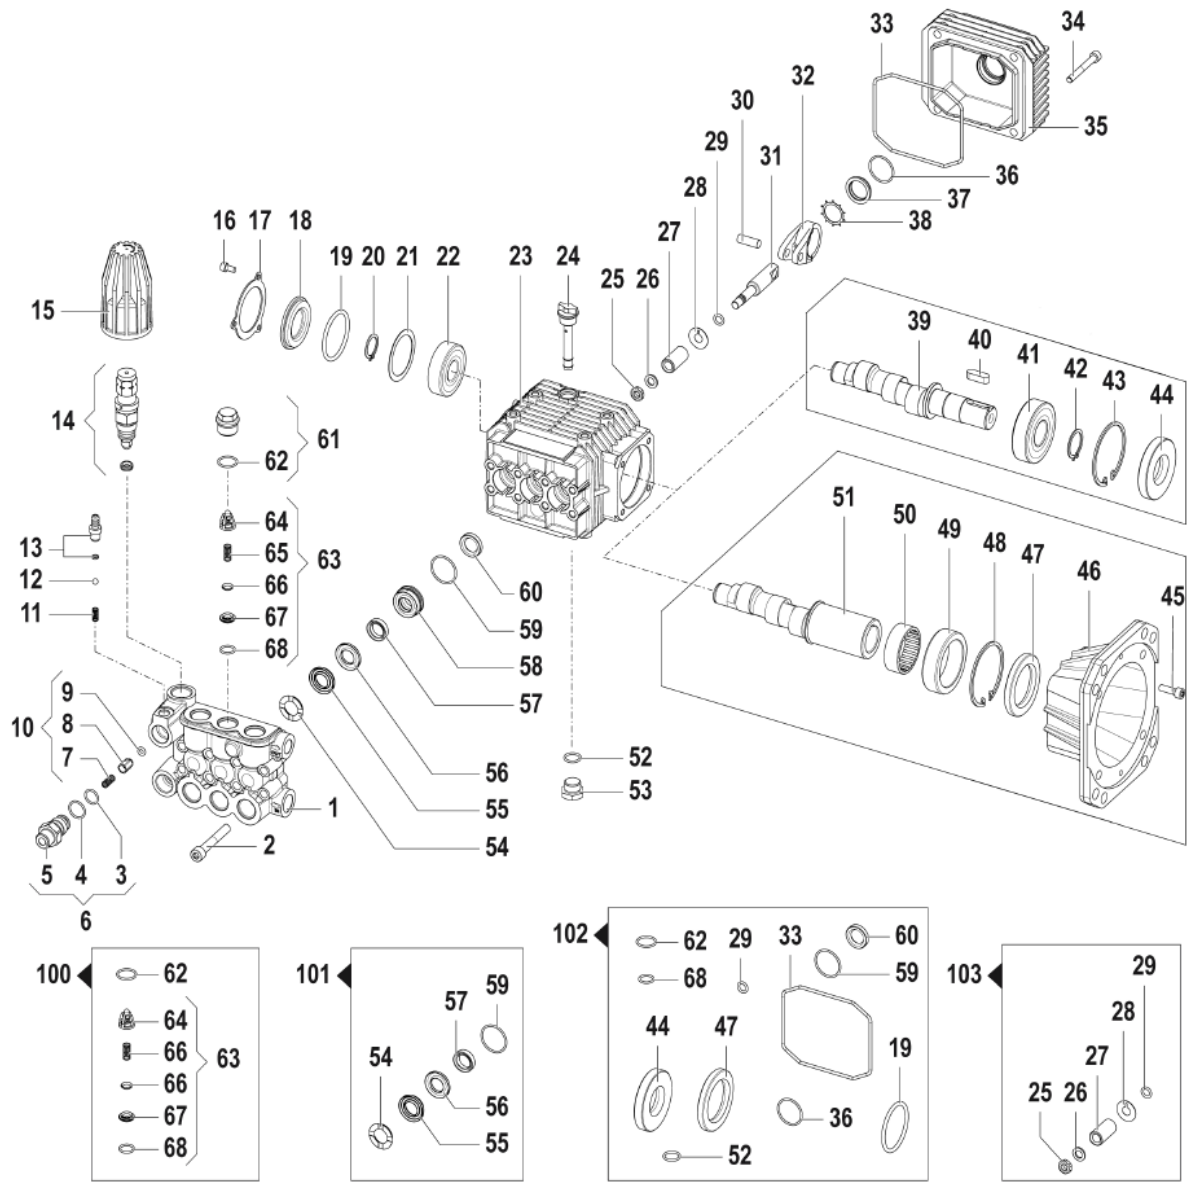

MODEL: 530006-S REV. C

Version:

PUMP DIAGRAM

ZWD-K3538 & ZWD-K4042

Pumps Covered By This Document	
Part No.	Model
7104757	ZWD-K4042
7104820	ZWD-K4042
7104858	ZWD-K3538

Torque Specifications						
No.	Part No.	Description	lb.ft	lb.in	N.m	Apply To Thread
2	7105403	M8 x 55 Screw	18.4	220	25	-
16	7105412	M5 x 10 Screw	3.0	40	4	-
25	-	Piston Nut	4.4	50	6	Loctite 243
34	7105425	M6 x 50 Screw	6.6	80	9	-
45	7105436	M6 x 20 Screw	6.6	80	9	-
61	7105446	Valve Plug	33.2	400	45	Loctite 243