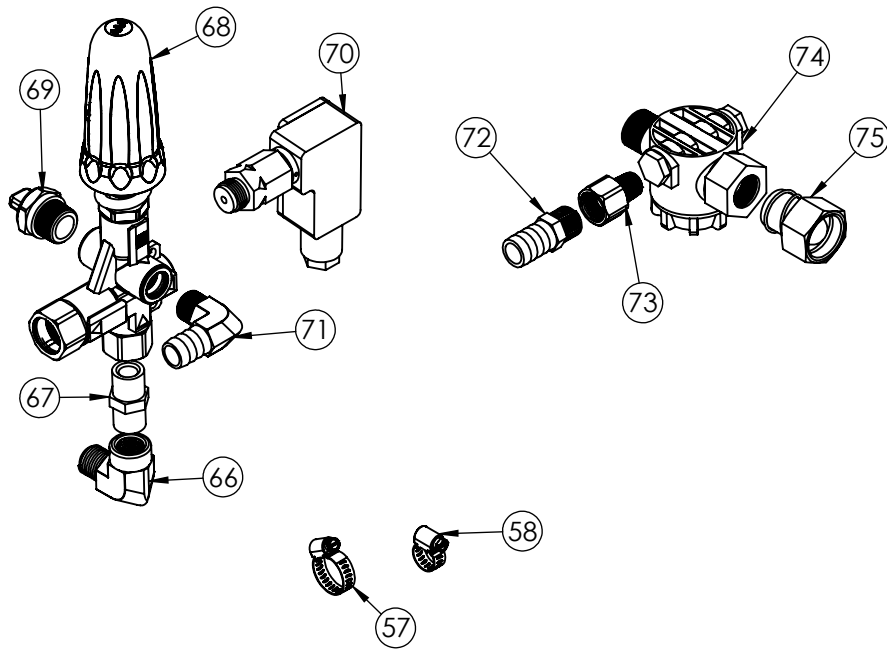

DETAIL C

DETAIL D

ITEM NO.	PART NUMBER	DESCRIPTION	QTY.
1	7109417	EVAP. CANISTER HARDWARE KIT	1
2	7109024	EVAPORATIVE CARBON CANISTER	1
3	7108642	HOSE BARB, 1/4" X 1/2"	1
4	7109410	HEATER COIL HARDWARE KIT	1
5	7108952	ASSY, COIL TANK	1
6	7101781	GASKET, BURNER	2
7	7114881	BURNER SERVICE ASSEMBLY	1
8	7109006	BURNER	1
9	7100423	1/4" HOSE BARB x 1/4" NPTM	1
10	7100284	ELBOW HOSE BARB BRASS 1/4 MPT X 1/4 HB	3
11	7105659	FUEL CAP NON-VENTED	1
12	7109025	FUEL PICK UP TUBE	2
13	7100551	LANCE, 48", INSULATED, 1/4" MPT X 1/4"	1
14	7107495	HOSE, 3/8" x 50'	1
15	7103708	CHEMICAL HOSE KIT	1
16	7100020	PLUG, 3/8" QC X 3/8" NPT(F)	1
17	7111619	CHEMICAL INJECTOR, FIXED, GP	1
18	7100019	COUPLER, 3/8" QC(F) X 3/8" NPT(F)	2
19	7102045	TOOL, NOZZLE CLEANING, UNIVERSAL	1
20	7108134	GUN	1
21	7102372	NIPPLE, 3/8" NPTM x 3" SCH. 80	1
22	7100353	REDUCER 1/2" NPTM x 3/8" NPTF	1
23	7101261	TEE, HYDRAULIC 1/2" NPTF	2
24	7111254	1/2" ELBOW HYDRAULIC STREET 45	1
25	7103522	RELIEF VALVE, 1/2" NPTM x 1/4" HB 4000PSI	1
26	7111197	DIESEL TANK LARGE BLACK	1
27	7103585	BRASS PLUG, 1/2 NPT-M SOCKET HEAD	4
28	7111284	PAINTED TANK ADAPTOR BRACKET	2
29	7114869	FUEL TANK MOUNTING HARDWARE	2
30	7100189	FUEL CAP CHROME VENTED	1
31	7100337	FUEL FILTER	1
32	7111196	GAS TANK LARGE RED	1
33	7111575	PAINTED SIDE COIL GUARD, BLACK	2
34	7109407	3/8-16 X 3/4" HARDWARE KIT (QTY. 4)	4
35	7101598	NOZZLE, 6.0 X 25° GREEN 1/4 QC-M	1