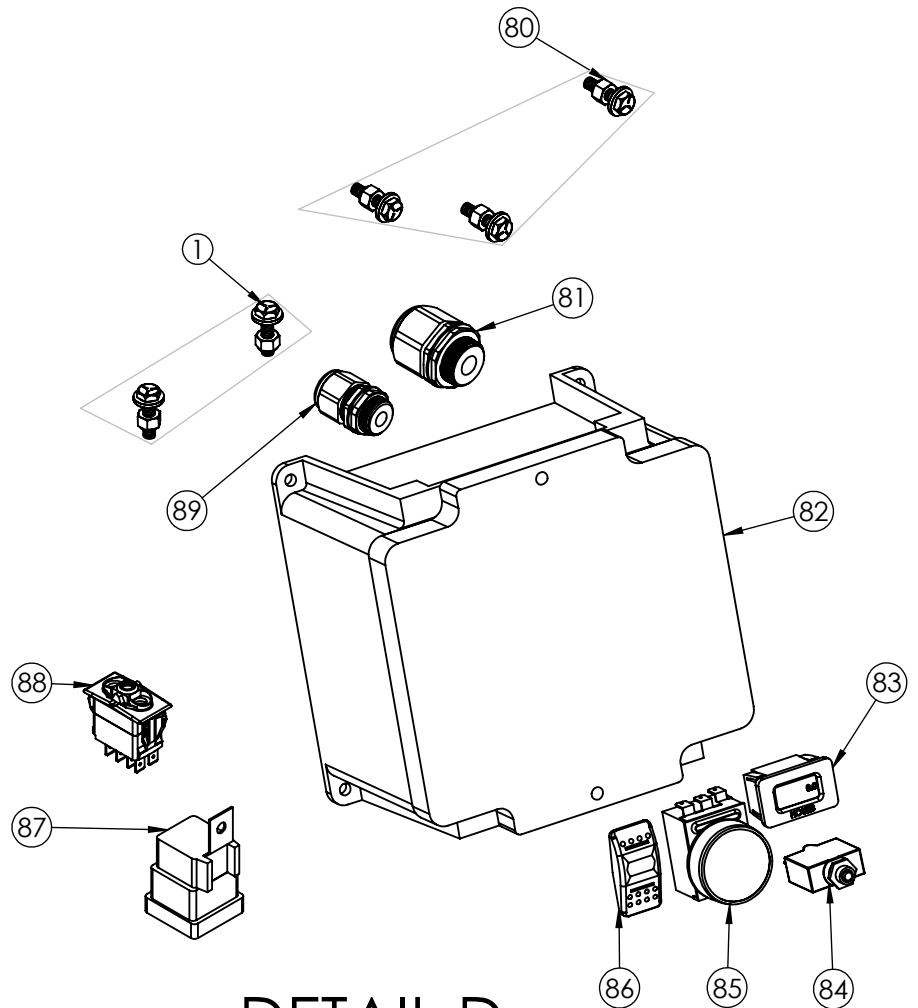

DETAIL C

DETAIL D

ITEM NO.	PART NUMBER	DESCRIPTION	QTY.
1	7109417	EVAP. CANISTER HARDWARE KIT	1
2	7109024	EVAPORATIVE CARBON CANISTER	1
3	7108642	HOSE BARB, 1/4" X 1/2"	1
4	7109410	HEATER COIL HARDWARE KIT	1
5	7108952	ASSY, COIL TANK	1
6	7101781	GASKET, BURNER	2
7	7114881	BURNER SERVICE ASSEMBLY	1
8	7109006	BURNER	1
9	7100423	1/4" HOSE BARB x 1/4" NPTM	1
10	7100284	ELBOW HOSE BARB BRASS 1/4 MPT X 1/4 HB	3
11	7105659	FUEL CAP NON-VENTED	1
12	7109025	FUEL PICK UP TUBE	2
13	7100551	LANCE, 48", INSULATED, 1/4" MPT X 1/4"	1
14	7107495	HOSE, 3/8" x 50'	1
15	7103708	CHEMICAL HOSE KIT	1
16	7100020	PLUG, 3/8" QC X 3/8" NPT(F)	1
17	7111619	CHEMICAL INJECTOR, FIXED, GP	1
18	7100019	COUPLER, 3/8" QC(F) X 3/8" NPT(F)	2
19	7102045	TOOL, NOZZLE CLEANING, UNIVERSAL	1
20	7108134	GUN	1
21	7102372	NIPPLE, 3/8" NPTM x 3" SCH. 80	1
22	7100353	REDUCER 1/2" NPTM x 3/8" NPTF	1
23	7101261	TEE, HYDRAULIC 1/2" NPTF	2
24	7111254	1/2" ELBOW HYDRAULIC STREET 45	1
25	7103522	RELIEF VALVE, 1/2" NPTM x 1/4" HB 4000PSI	1
26	7111197	DIESEL TANK LARGE BLACK	1
27	7103585	BRASS PLUG, 1/2 NPT-M SOCKET HEAD	4
28	7111284	PAINTED TANK ADAPTOR BRACKET	2
29	7114869	FUEL TANK MOUNTING HARDWARE	2
30	7100189	FUEL CAP CHROME VENTED	1
31	7100337	FUEL FILTER	1
32	7111196	GAS TANK LARGE RED	1
33	7111575	PAINTED SIDE COIL GUARD, BLACK	2
34	7109407	3/8-16 X 3/4" HARDWARE KIT (QTY. 4)	4
35	7101598	NOZZLE, 6.0 X 25° GREEN 1/4 QC-M	1