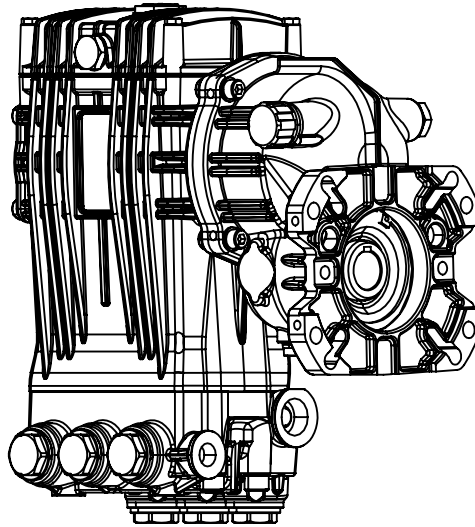

ITEM NO.	PART NUMBER	DESCRIPTION	QTY.
34	7103708	CHEMICAL HOSE KIT	1
35	7112623	CHEMICAL INJECTOR KIT	1
36	7102494	NOZZLE, 15° 1/4 QC-M YELLOW	1
37	7104154	NOZZLE, SPRAY 25DEG X 1/4QC GREEN	1
38	7104156	NOZZLE, SPRAY 40DEG X 1/4QC WHITE	1
39	7104155	NOZZLE, SPRAY 0DEG X 1/4QC RED	1
40	7108134	GUN,5075PSI 12GPM 3/8 FNPT IN 1/4 FNPT	1
41	7100551	LANCE, 48", INSULATED, 1/4" MPT X 1/4" Q	1
42	7113685	WHEEL SVC KIT	4
43	7100432	HOSE, FUEL LINE, 1/4"	6
44	7106855	HOSE, FUEL 3/8" 50PSI WP	1
45	7112353	HARDWARE KIT, MEDIUM ROLL CAGE PLATE	1
46	7109767RD1	FUEL TANK - LARGE ROLL CAGE RED	1
47	7109522BK1	AXLE ASSEMBLY, LARGE ROLL CAGE, BLACK	2
48	7112331	WHEEL BRAKE KIT	2
49	7109524BK1	RIGHT HOOP WELDMENT - LARGE ROLL CAGE, BLACK	1
50	7109947	GRIP, RUBBER, 1.5" TUBE HANDLE	2
51	7115208BK1	FRAME, BASE ROLL CAGE LARGE, BLACK	1
52	7109513BK1	LEFT HOOP WELDMENT - LARGE ROLL CAGE, BLACK	1
53	7113684	KICKBAR MOUNTING HARDWARE	1
54	7100189	FUEL CAP CHROME VENTED	1
55	7109711	KICK BAR - LARGE ROLL CAGE	1
56	7100284	ELBOW HOSE BARB BRASS 1/4 MPT X 1/4 HB	1
57	7109025	FUEL PICK UP TUBE	1
58	7100814	PLUG, 1/4" HEX-HEAD	1
59	SEE PAGE 5	PUMP/GEARBOX	1