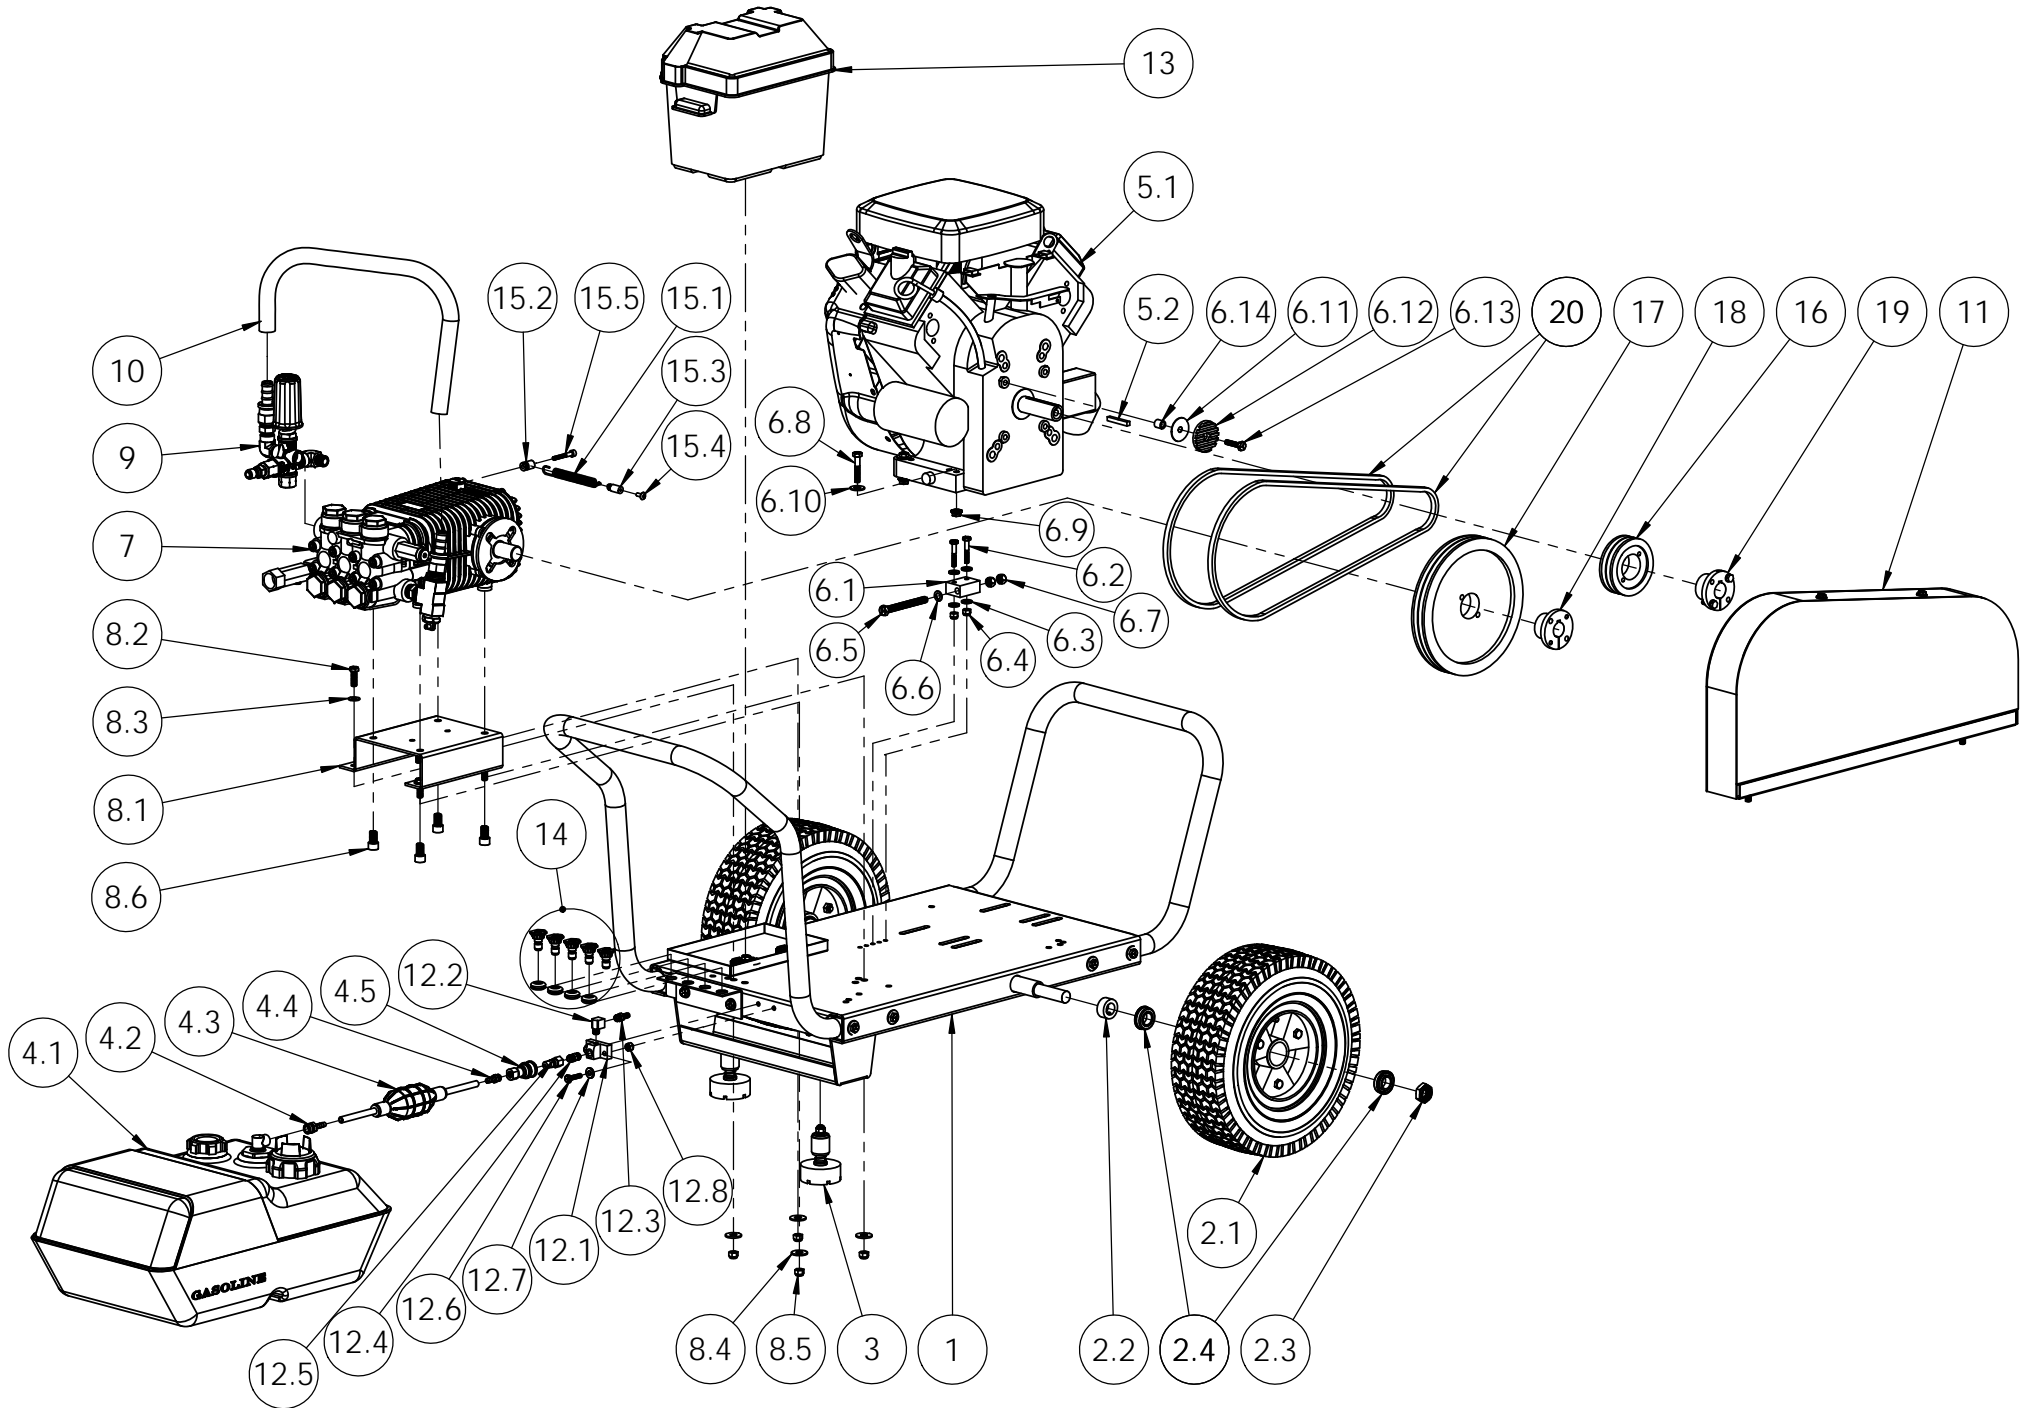

* NOT SHOWN

† NOT SOLD SEPERATELY

< GENERAL PUMP VERSION

> COMET VERSION

WS4050 / 60242-S

WS4050 / 60242-S

FRAME, WS SERIES SVC ASSY
PART NO. 7106949

ITEM NO.	PART NO.	DESCRIPTION	QTY.
1.1	7104732	FRAME, BASE WS5040	1
1.2	7104733	SUB-FRAME, BASE WATER SHOT LARGE	1
1.3	7105253	HANDLE, REAR WATER SHOT	1
1.4	7105248	HANDLE, FRONT WATER SHOT	1
1.5	7104854	INSERT, HANDLE	8
1.6	7104734	BRACKET, FOOT WS SERIES	1
1.7	7104856	NOZZLE HOLDER 4PC	1
1.8	7106041	BATTERY TRAY, WS5040	1
1.9	7101373	WASHER, RUBBER BUMPER	2
1.10		BOLT, 5/16"-18 x 2 1/4"	4
1.11		BOLT, 5/16"-18 x 2 1/2"	4
1.12		WASHER, 5/16"	16
1.13		WASHER, FLAT 5/16"	4
1.14		NUT, 5/16"-18 NYLOCK	12
1.15		BOLT, 5/16"-18 x 1"	4
1.16		SPACER, BACK 3/4" OD	2

PART NO. FOR GP SVC ASSY 7108434

PUMP, WS5040 SVC ASSY
PART NO. FOR COMET SVC ASSY 7108430

ITEM NO.	PART NO.	DESCRIPTION	QTY.
7.1-A	7105798	TW5050S COMET PUMP, 5000PSI @ 5.2GPM	1
7.1-B	7101033	GP PUMP, TSP1819	1
7.2	7200103	ELBOW, 1/2" 90° ST.	1
7.3	7101999	3/4" GARDEN HOSE INLET	1
7.4	7200118	RELIEF VALVE, 5000PSI	1
7.5	7102405	ADAPTER 1/2" NPTM x 5/8"-45° FLARED	1
7.6	7101263	TEE, 1/2" NPTF	1
7.7	7100603	NIPPLE, 1/2" CLOSE	1
7.8	7104717	FITTING, 5/8" HB X 5/8" NPTF	1
7.9	7101331	RELIEF VALVE, 1/2" NPTM THERMAL	1
7.10	7101037	PUMP BUMPER	1
7.11	7100814	PLUG, 1/4" HEX-HEAD	1