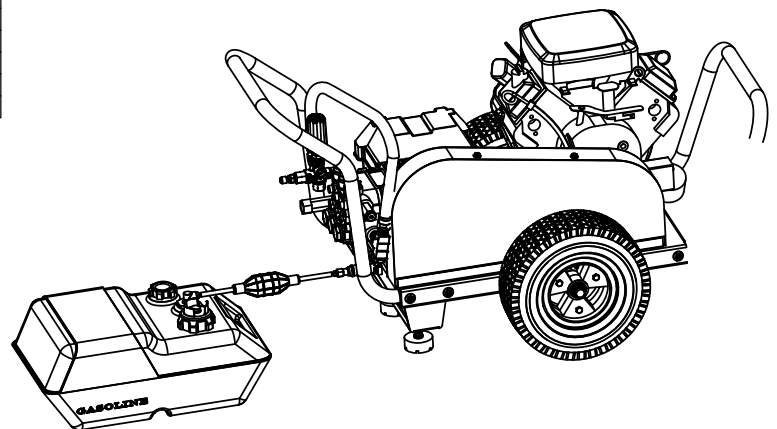

* NOT SHOWN

† NOT SOLD SEPERATELY

< GENERAL PUMP VERSION

> COMET VERSION