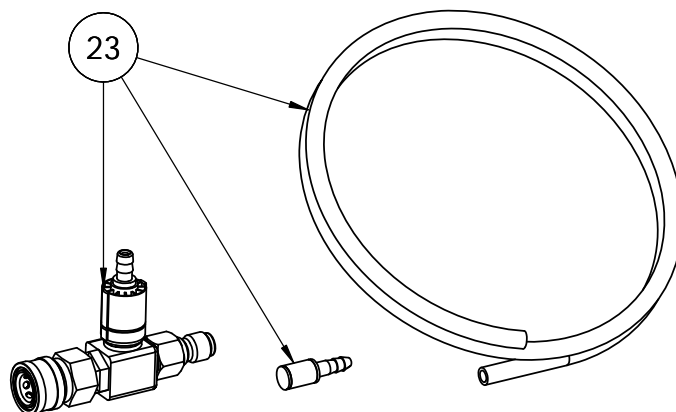

PART NO. FOR GP SVC ASSY 7108434

PUMP, WS5040 SVC ASSY
PART NO. FOR COMET SVC ASSY 7108430

ITEM NO.	PART NO.	DESCRIPTION	QTY.
7.1-A	7105798	TW5050S COMET PUMP, 5000PSI @ 5.2GPM	1
7.1-B	7101033	GP PUMP, TSP1819	1
7.2	7200103	ELBOW, 1/2" 90° ST.	1
7.3	7101999	3/4" GARDEN HOSE INLET	1
7.4	7200118	RELIEF VALVE, 5000PSI	1
7.5	7102405	ADAPTER 1/2" NPTM x 5/8"-45° FLARED	1
7.6	7101263	TEE, 1/2" NPTF	1
7.7	7100603	NIPPLE, 1/2" CLOSE	1
7.8	7104717	FITTING, 5/8" HB X 5/8" NPTF	1
7.9	7101331	RELIEF VALVE, 1/2" NPTM THERMAL	1
7.10	7101037	PUMP BUMPER	1
7.11	7100814	PLUG, 1/4" HEX-HEAD	1

UNLOADER, WS4050 SERIES SVC ASSY
PART NO. 7108431

ITEM NO.	PART NO.	DESCRIPTION	QTY.
9.1	7105891	UNLOADER, PULSAR4KHPEZ	1
9.2	7100287	ELBOW, 3/8" NPTM x 3/8" NPTF	2
9.3	7104717	FITTING, 5/8" HB X 5/8" NPTF	1
9.4	7100621	NIPPLE 3/8 X 3/8 HEXSTEEL	1
9.5	7200032	ADAPTOR 5/8" FLARE x 3/8" M	1
9.6	7101079	COUPLER, .38 QD-M X .38 NPT-M	1

BELT-GUARD, WS5040 SVC ASSY
PART NO. 7106961

ITEM NO.	PART NO.	DESCRIPTION	QTY.
11.1	7104727	BELTGUARD, BACK 5040 WATER SHOT	1
11.2	7104729	BELTGUARD, FRONT 5040 WATER SHOT	1
11.3	7104845	BELT GUARD BRACKET	1
11.4	7100389	GROMMET, 7/16" ID	2
11.5		BOLT, 5/16" - 18 x 1 1/4"	2
11.6		WASHER, 5/16"	2
11.7		NUT, 5/16"-18 NYLOCK	2
11.8		BOLT, 1/4"-20 x 1" GR5	2
11.9		WASHER, 1/4" FLAT	2
11.10		NUT, CLINCH, 1/4"-20	2
11.11		RIVET, AN430-A4-6 ALUMINUM	6

WS4050 / 60242-S

**GUN & WAND KIT
PART NO. 7103716**

**HOSE, 3/8" x 50' x 5000PSI RUBBER
PART NO. 7100477**

**CHEMICAL INJECTOR KIT #2
PART NO. 7103709**