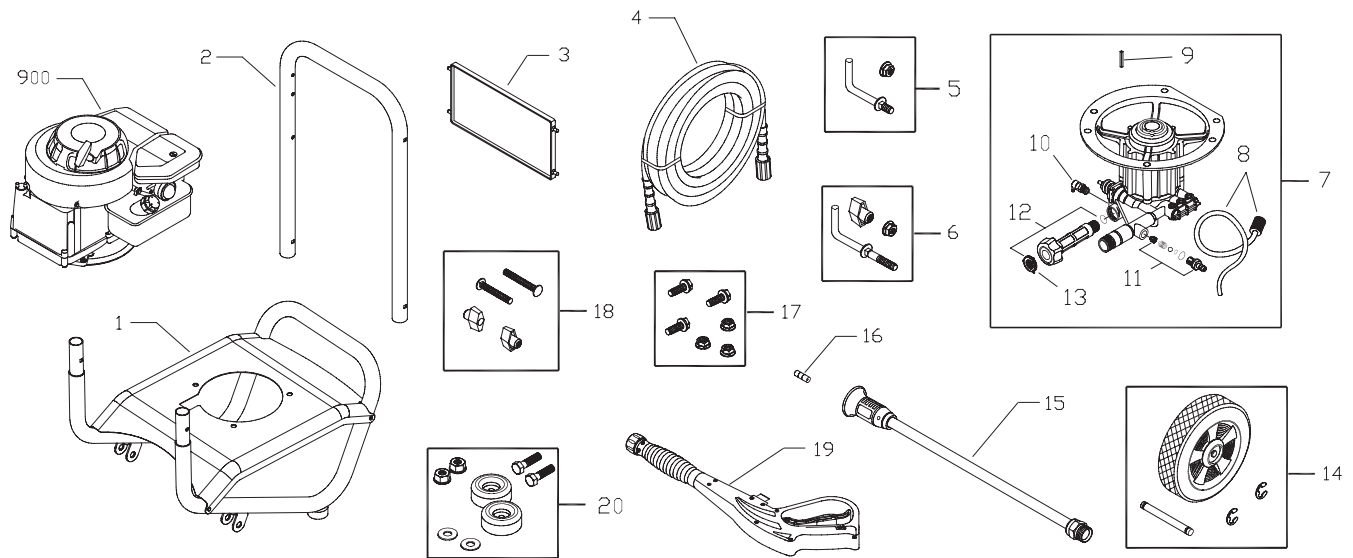

## EXPLODED VIEW AND PARTS LIST

Item	Part #	Description
1	192419GS	BASE, w/Mounts
2	B194030GS	HANDLE
3	194026GS	BILLBOARD, w/Decal
4	196006GS	HOSE
5	192309GS	KIT, Hook, Base
6	194264GS	KIT, Hook, Handle
7	200200GS	PUMP, Complete
8	189971GS	Kit, Chemical Hose
9	23139GS	Key
10	194298GS	Valve, Thermal Relief
11	200279GS	Kit, Chemical Injection
12	200278GS	Kit, Water Inlet
13	B2384GS	Filter
14	194255GS	KIT, Wheel
	203873GS	Axle
	192050GS	E-Ring
15	205015DGS	WAND, Adjustable
16	B1236DGS	ORIFICE
17	192525GS	KIT, Pump Mounting Hardware

Item	Part #	Description
18	B2203GS	KIT, Handle Connector
19	199117GS	GUN
20	192310GS	KIT, Vibration Mount
900	§	ENGINE