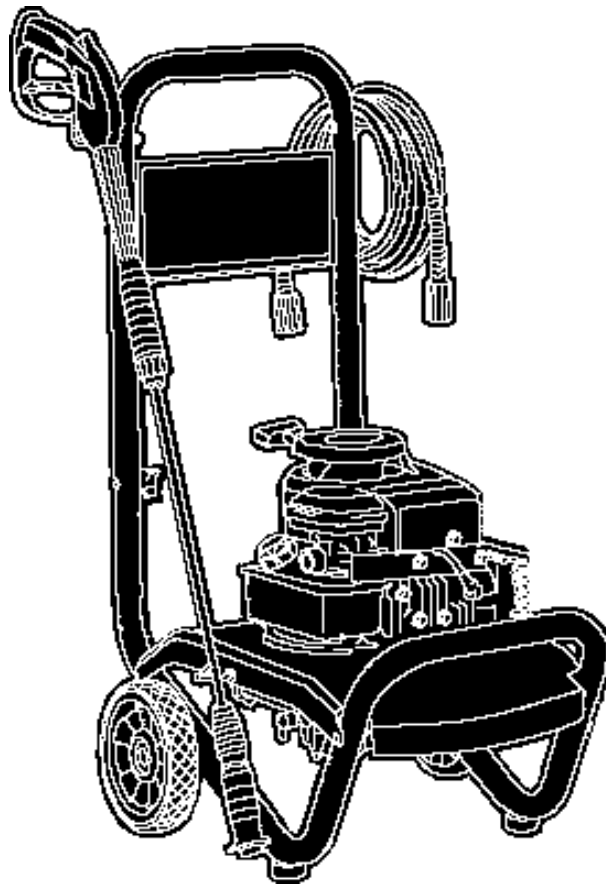

Speed Clean™ *Pressure Washer*

2000 PSI

Illustrated Parts List

Questions? Help is just a moment away!
Preguntas? La ayuda es justa un momento lejos!
Call: **Pressure Washer Helpline**

Llame: **Línea Directa del Lavador a Presión - 1-800-743-4115** M-F 8-5 CT

SpeedClean™ is a trademark of Briggs & Stratton Power Products.
SpeedClean™ es una marca registrada de Briggs & Stratton Power Products.

BRIGGS & STRATTON POWER PRODUCTS GROUP, LLC
JEFFERSON, WISCONSIN, U.S.A.

Model No. 020211-02 (2000 PSI Pressure Washer) Manual No. 197180A Revision C (09/10/2008)