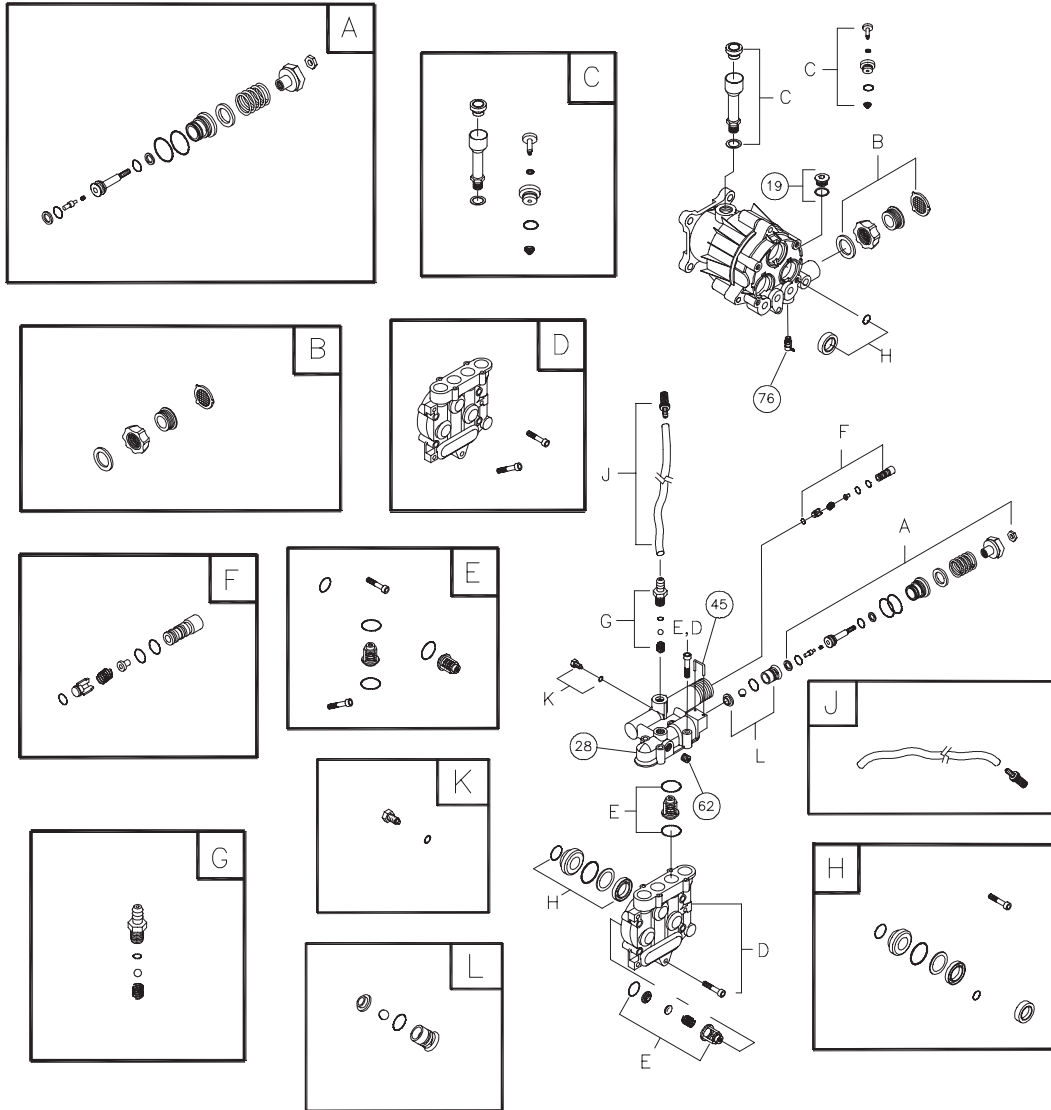

JEFFERSON, WISCONSIN, U.S.A.

Model No. 020212-0 (2,800 PSI Pressure Washer) Manual No. 194445A Revision 0 (04/14/2005)

EXPLODED VIEW AND PARTS LIST — MAIN UNIT

Item	Part #	Description
1	192772GS	BASE
2	B194718GS	HANDLE
3	194377GS	ASSY, Billboard
4	185877GS	HOSE
5	192318GS	KIT, Engine Mounting Hardware
6	192131GS	KIT, Pump Mounting Hardware
7	194264GS	KIT, Hook, Handle
8	191265GS	KIT, E-Ring
9	B4150GS	KIT, Spray Tip
10	192199GS	ASSY, Extension
11	192309GS	KIT, Hook, Base
12	B3263GS	GUN
13	B2203GS	KIT, Handle Connector
14	192310GS	KIT, Vibration Mount
15	192317GS	KIT, Wheel

Item	Part #	Description
16	23139DGS	KEY
17	194106GS	ASSY, Pump (see page 3)
18	194298GS	VALVE, Thermal Relief
900	§	ENGINE

Items Not Illustrated:

Part #	Description
194445GS	MANUAL, Owners
BB3061BGS	OIL BOTTLE
MS5242	MANUAL, Engine
194482GS	KIT, Decal Srv
191922GS	KIT, O-RING MAINT & NZZL CLNNG

EXPLODED VIEW AND PARTS LIST — PUMP

Item	Part #	Description
19	190571GS	CAP, Oil
28	190673GS	MANIFOLD
45	190578GS	PIN
62	190581GS	CAP, 1/8
76	194298GS	THERMAL RELIEF
77	190585GS	OIL BOTTLE (not shown)
A	190594GS	KIT, UNLOADER
B	190670GS	KIT, WATER INLET
C	190669GS	KIT, BREATHER TUBE
D	193808GS	KIT, HEAD BRASS

Item	Part #	Description
E	193806GS	KIT, CHECK VALVES
F	190592GS	KIT, INLET CHECK
G	190593GS	KIT, CHEMICAL INJECTION
H	193807GS	KIT, SEAL SET
J	189971GS	KIT, CHEMICAL HOSE
K	193971GS	KIT, PIPE FITTING
L	193972GS	KIT, UNLOADER SEAT