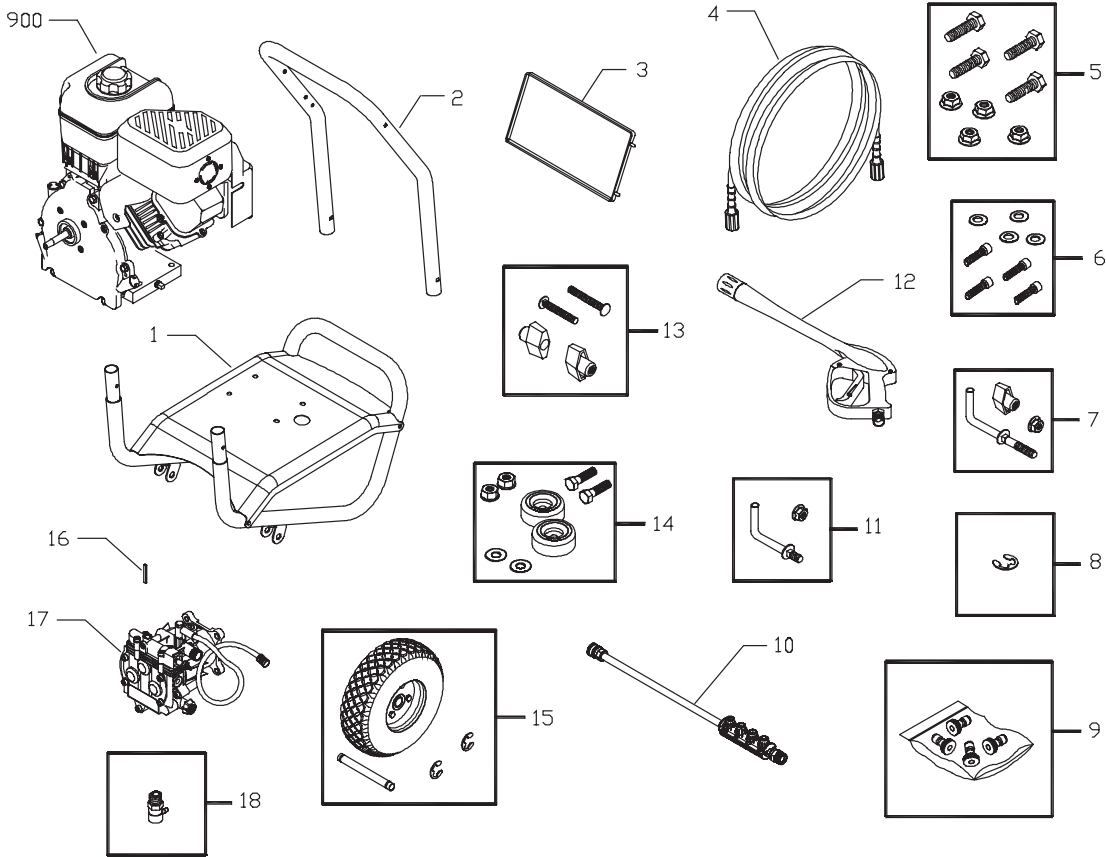

JEFFERSON, WISCONSIN, U.S.A.

Model No. 020212-0 (2,800 PSI Pressure Washer) Manual No. 194445A Revision 0 (04/14/2005)

EXPLODED VIEW AND PARTS LIST — MAIN UNIT

Item	Part #	Description
1	192772GS	BASE
2	B194718GS	HANDLE
3	194377GS	ASSY, Billboard
4	185877GS	HOSE
5	192318GS	KIT, Engine Mounting Hardware
6	192131GS	KIT, Pump Mounting Hardware
7	194264GS	KIT, Hook, Handle
8	191265GS	KIT, E-Ring
9	B4150GS	KIT, Spray Tip
10	192199GS	ASSY, Extension
11	192309GS	KIT, Hook, Base
12	B3263GS	GUN
13	B2203GS	KIT, Handle Connector
14	192310GS	KIT, Vibration Mount
15	192317GS	KIT, Wheel

Item	Part #	Description
16	23139DGS	KEY
17	194106GS	ASSY, Pump (see page 3)
18	194298GS	VALVE, Thermal Relief
900	§	ENGINE

Items Not Illustrated:

Part #	Description
194445GS	MANUAL, Owners
BB3061BGS	OIL BOTTLE
MS5242	MANUAL, Engine
194482GS	KIT, Decal Srv
191922GS	KIT, O-RING MAINT & NZZL CLNNG

EXPLODED VIEW AND PARTS LIST — PUMP

Item	Part #	Description
19	190571GS	CAP, Oil
28	190673GS	MANIFOLD
45	190578GS	PIN
62	190581GS	CAP, 1/8
76	194298GS	THERMAL RELIEF
77	190585GS	OIL BOTTLE (not shown)
A	190594GS	KIT, UNLOADER
B	190670GS	KIT, WATER INLET
C	190669GS	KIT, BREATHER TUBE
D	193808GS	KIT, HEAD BRASS

Item	Part #	Description
E	193806GS	KIT, CHECK VALVES
F	190592GS	KIT, INLET CHECK
G	190593GS	KIT, CHEMICAL INJECTION
H	193807GS	KIT, SEAL SET
J	189971GS	KIT, CHEMICAL HOSE
K	193971GS	KIT, PIPE FITTING
L	193972GS	KIT, UNLOADER SEAT