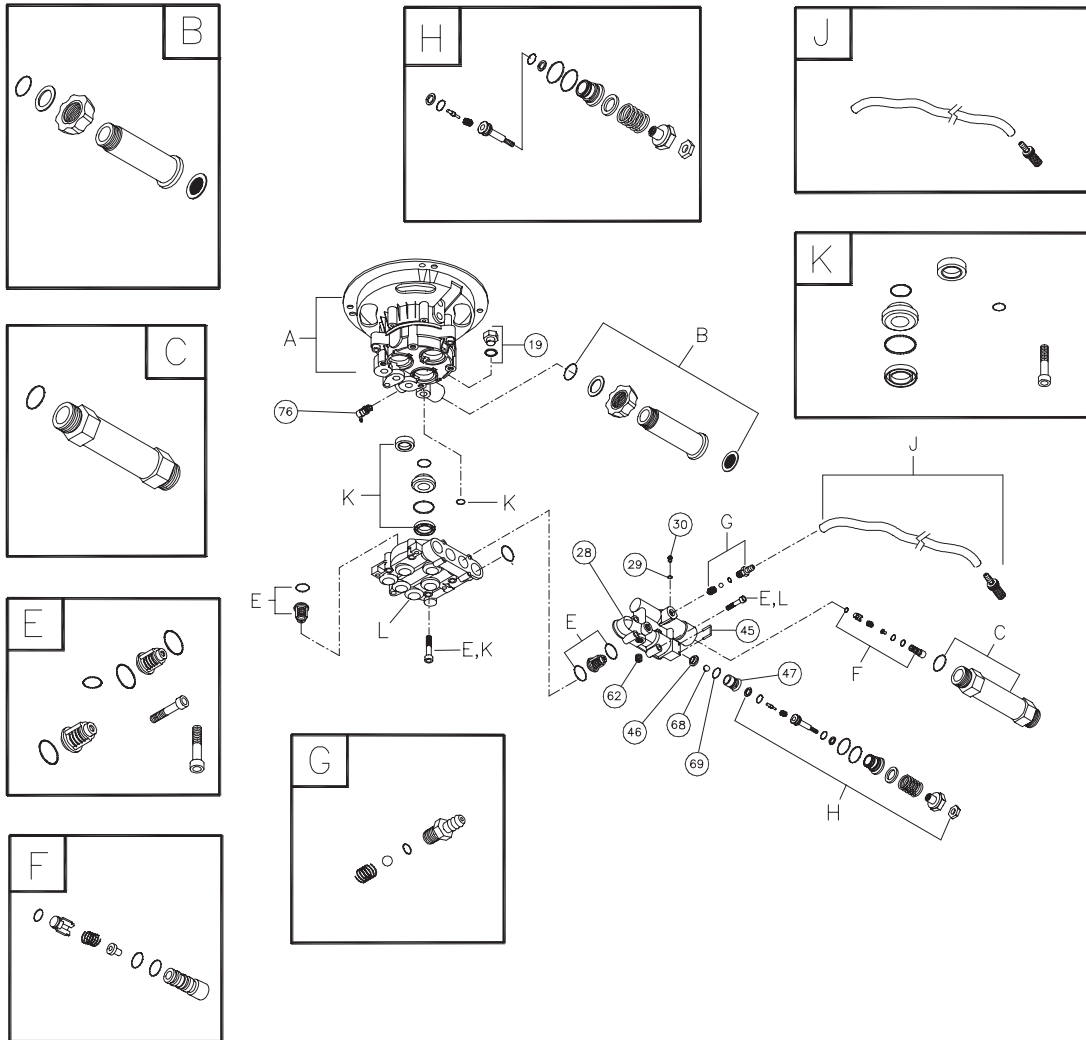

## EXPLODED VIEW AND PARTS LIST - MAIN UNIT

Item	Part #	Description
1	196876GS	BASE
2	B195960GS	HANDLE, Black
3	88934GS	EXTENSION
4	95597GS	BRUSH, Broom
5	196006GS	HOSE
6	192525GS	KIT, Pump/Engine Mounting Hardware
7	88935GS	ADAPTER
8	88185GS	BRUSH, Utility
9	87005AGS	PIN, Quick Release
10	194298GS	RELIEF, Thermal
11	188792GGS	WAND
12	190605GS	ORFICE
13	193482GS	GUN
14	B2203GS	KIT, Fastening Handle
15	192310GS	KIT, Vibration Mount

Item	Part #	Description
16	196895GS	KIT, Wheel
17	23139GS	KEY
18	194216GS	ASSY, Pump (see page 3)
900	§	ENGINE

**Items Not Illustrated:**

Part #	Description
196242GS	MANUAL, Owners
MS5373	MANUAL, Engine
BB3061BGS	OIL BOTTLE
87815GS	GOGGLES
275034	LABEL, Warning
195959GS	AXLE
196896GS	KIT, Decal, Srv

## EXPLODED VIEW AND PARTS LIST - PUMP

Item	Part #	Description
19	190571GS	CAP, Oil
28	190627GS	MANIFOLD
29	190575GS	O-RING, 4 X 2
30	190576GS	SCREW
45	190578GS	PIN
46	190629GS	VALVE, Seat Plate, Plastic
47	190630GS	VALVE, Seat, Plastic
62	190581GS	CAP, 1/8
68	190582GS	BALL, 7mm SS
69	190584GS	O-RING, 9.25 x 1.78
76	194298GS	RELIEF, Thermal
A	NSP	ASSY, CASE, PISTON