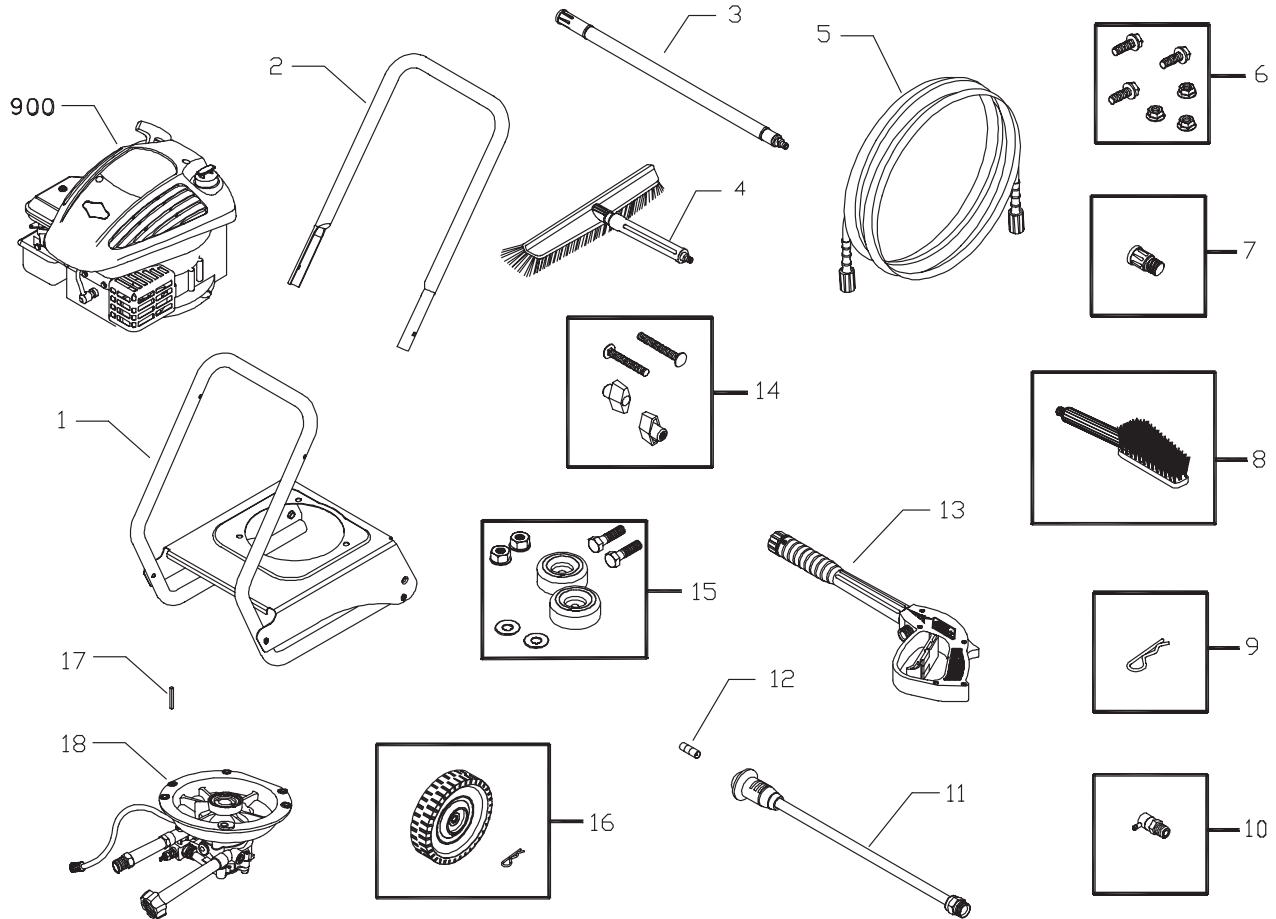

## EXPLODED VIEW AND PARTS LIST - MAIN UNIT

Item	Part #	Description
1	196876GS	BASE
2	B195960GS	HANDLE, Black
3	88934GS	EXTENSION
4	95597GS	BRUSH, Broom
5	196006GS	HOSE
6	192525GS	KIT, Pump/Engine Mounting Hardware
7	88935GS	ADAPTER
8	88185GS	BRUSH, Utility
9	87005AGS	PIN, Quick Release
10	194298GS	RELIEF, Thermal
11	188792GGS	WAND
12	190605GS	ORFICE
13	193482GS	GUN
14	B2203GS	KIT, Fastening Handle
15	192310GS	KIT, Vibration Mount

Item	Part #	Description
16	196895GS	KIT, Wheel
17	23139GS	KEY
18	194216GS	ASSY, Pump (see page 3)
900	§	ENGINE

**Items Not Illustrated:**

Part #	Description
196242GS	MANUAL, Owners
MS5373	MANUAL, Engine
BB3061BGS	OIL BOTTLE
87815GS	GOGGLES
275034	LABEL, Warning
195959GS	AXLE
196896GS	KIT, Decal, Srv

## EXPLODED VIEW AND PARTS LIST - PUMP

Item	Part #	Description
19	190571GS	CAP, Oil
28	190627GS	MANIFOLD
29	190575GS	O-RING, 4 X 2
30	190576GS	SCREW
45	190578GS	PIN
46	190629GS	VALVE, Seat Plate, Plastic
47	190630GS	VALVE, Seat, Plastic
62	190581GS	CAP, 1/8
68	190582GS	BALL, 7mm SS
69	190584GS	O-RING, 9.25 x 1.78
76	194298GS	RELIEF, Thermal
A	NSP	ASSY, CASE, PISTON