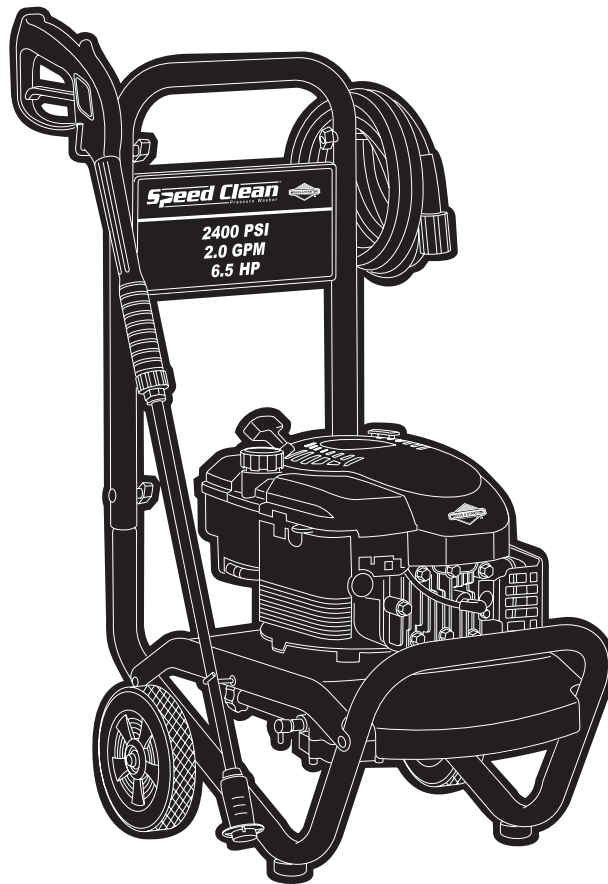

Speed Clean[™] Pressure Washer

2400 PSI

Illustrated Parts List

Questions? Help is just a moment away!
Preguntas? La ayuda es justa un momento lejos!

Call: **Pressure Washer Helpline**

Llame: **Línea Directa del Lavador a Presión - 1-800-743-4115** M-F 8-5 CT

Model No. 020227-0 (2400 PSI Pressure Washer) Manual No. 195755A Revision I (01/20/2006)

EXPLODED VIEW AND PARTS LIST - MAIN UNIT

Item	Part #	Description	Item	Part #	Description
1	199738GS	ASSY, Base	10	21760GS	ORFICE
2	B194030GS	HANDLE	11	193482GS	GUN
3	195756GS	ASSY, Billboard	12	B2203GS	KIT, Handle Connector
4	196006GS	HOSE	13	192310GS	KIT, Vibration Mount
5	192645GS	KIT, Pump Mounting Hardware	14	194255GS	KIT, Wheel
6	194264GS	KIT, Hook, Handle	15	23139GS	KEY
7	192309GS	KIT, Hook, Base	16	198421GS	ASSY, Pump (see page 3)
8	192050GS	E-RING	17	194298GS	VALVE, Thermal Relief
9	188792HGS	ASSY, Wand	900	NSP	ENGINE