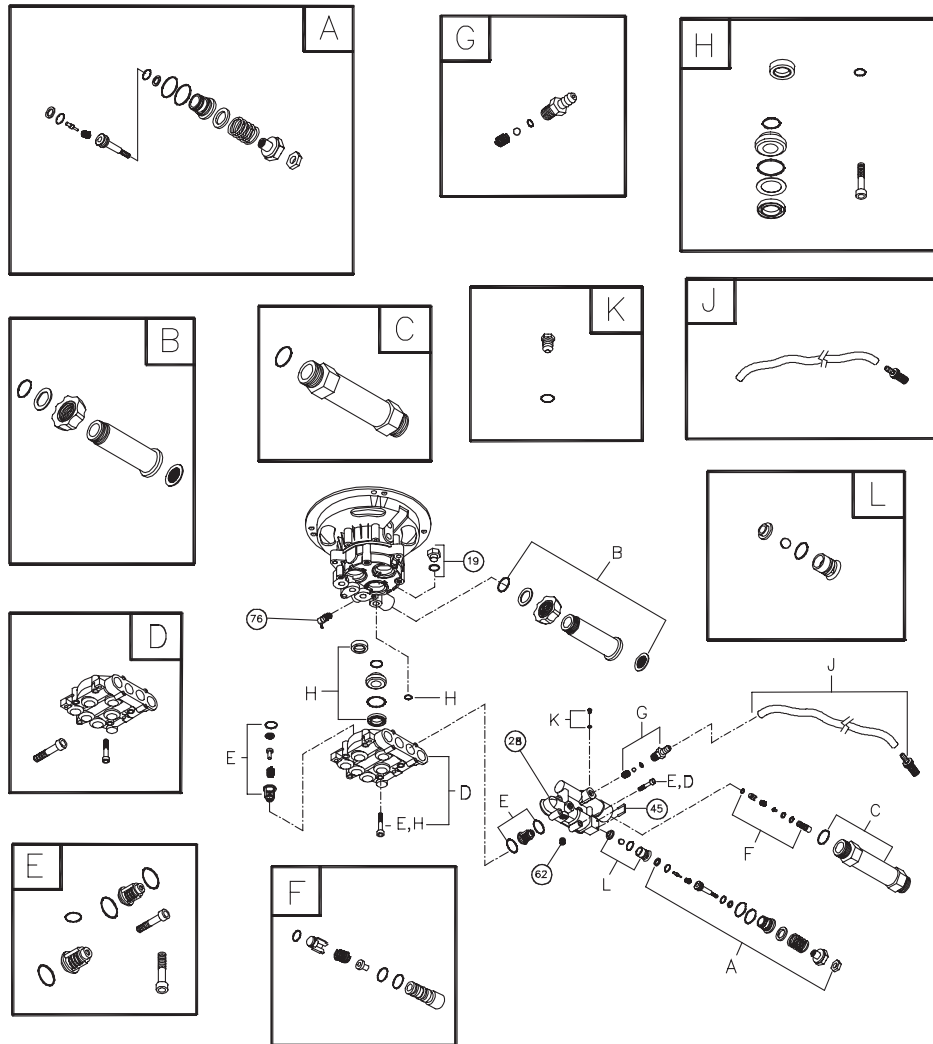

Model No. 020227-0 (2400 PSI Pressure Washer) Manual No. 195755A Revision I (01/20/2006)

EXPLODED VIEW AND PARTS LIST - MAIN UNIT

Item	Part #	Description	Item	Part #	Description
1	199738GS	ASSY, Base	10	21760GS	ORFICE
2	B194030GS	HANDLE	11	193482GS	GUN
3	195756GS	ASSY, Billboard	12	B2203GS	KIT, Handle Connector
4	196006GS	HOSE	13	192310GS	KIT, Vibration Mount
5	192645GS	KIT, Pump Mounting Hardware	14	194255GS	KIT, Wheel
6	194264GS	KIT, Hook, Handle	15	23139GS	KEY
7	192309GS	KIT, Hook, Base	16	198421GS	ASSY, Pump (see page 3)
8	192050GS	E-RING	17	194298GS	VALVE, Thermal Relief
9	188792HGS	ASSY, Wand	900	NSP	ENGINE

Items Not Illustrated:

Part #	Description
195755GS	MANUAL, Operator's
MS6847	MANUAL, Engine
194256GS	KIT, Tag/Warning Srv
87815GS	GOGGLES
BB3061BGS	OIL, Engine

Optional Accessories:

Part #	Description
100031	STABILIZER, Fuel
100516GS	KIT, O-Ring
6039	PUMP SAVER

EXPLODED VIEW AND PARTS LIST - PUMP

Item	Part #	Description
19	190571GS	CAP, Oil
28	190627GS	MANIFOLD
45	190578GS	PIN
62	190581GS	CAP, 1/8
76	194298GS	RELIEF, Thermal
A	190594GS	KIT, UNLOADER STEM
B	190632GS	KIT, WATER INLET, ALUM
C	190634GS	KIT, OUTLET, ALUM
D	193808GS	KIT, HEAD BRASS
E	193806GS	KIT, CHECK VALVES
F	190592GS	KIT, INLET CHECK
G	190593GS	KIT, CHEMICAL INJECTION

Item	Part #	Description
H	193807GS	KIT, SEAL SET
J	189971GS	KIT, CHEMICAL HOSE
K	193971GS	KIT, PIPE FITTING
L	193972GS	KIT UNLOADER SEAT

Items Not Illustrated:

Part #	Description
B2384GS	FILTER, Inlet
I86452GS	FILTER, Inlet, Bag of 10