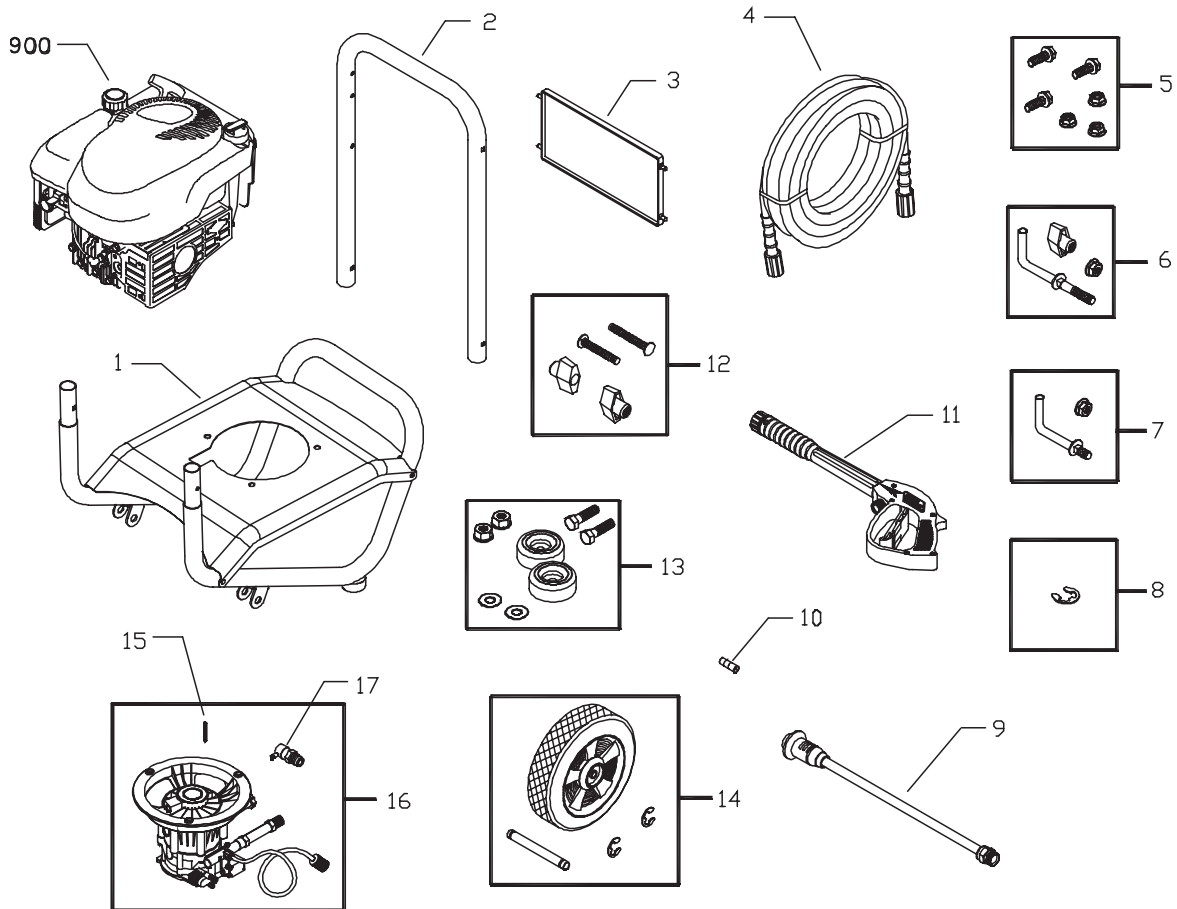

Model No. 020227-0 (2400 PSI Pressure Washer) Manual No. 195755A Revision I (01/20/2006)

EXPLODED VIEW AND PARTS LIST - MAIN UNIT

Item	Part #	Description	Item	Part #	Description
1	199738GS	ASSY, Base	10	21760GS	ORFICE
2	B194030GS	HANDLE	11	193482GS	GUN
3	195756GS	ASSY, Billboard	12	B2203GS	KIT, Handle Connector
4	196006GS	HOSE	13	192310GS	KIT, Vibration Mount
5	192645GS	KIT, Pump Mounting Hardware	14	194255GS	KIT, Wheel
6	194264GS	KIT, Hook, Handle	15	23139GS	KEY
7	192309GS	KIT, Hook, Base	16	198421GS	ASSY, Pump (see page 3)
8	192050GS	E-RING	17	194298GS	VALVE, Thermal Relief
9	188792HGS	ASSY, Wand	900	NSP	ENGINE

Items Not Illustrated:

Part #	Description
195755GS	MANUAL, Operator's
MS6847	MANUAL, Engine
194256GS	KIT, Tag/Warning Srv
87815GS	GOGGLES
BB3061BGS	OIL, Engine

Optional Accessories:

Part #	Description
100031	STABILIZER, Fuel
100516GS	KIT, O-Ring
6039	PUMP SAVER

EXPLODED VIEW AND PARTS LIST - PUMP

Item	Part #	Description
19	190571GS	CAP, Oil
28	190627GS	MANIFOLD
45	190578GS	PIN
62	190581GS	CAP, 1/8
76	194298GS	RELIEF, Thermal
A	190594GS	KIT, UNLOADER STEM
B	190632GS	KIT, WATER INLET, ALUM
C	190634GS	KIT, OUTLET, ALUM
D	193808GS	KIT, HEAD BRASS
E	193806GS	KIT, CHECK VALVES
F	190592GS	KIT, INLET CHECK
G	190593GS	KIT, CHEMICAL INJECTION

Item	Part #	Description
H	193807GS	KIT, SEAL SET
J	189971GS	KIT, CHEMICAL HOSE
K	193971GS	KIT, PIPE FITTING
L	193972GS	KIT UNLOADER SEAT

Items Not Illustrated:

Part #	Description
B2384GS	FILTER, Inlet
I86452GS	FILTER, Inlet, Bag of 10