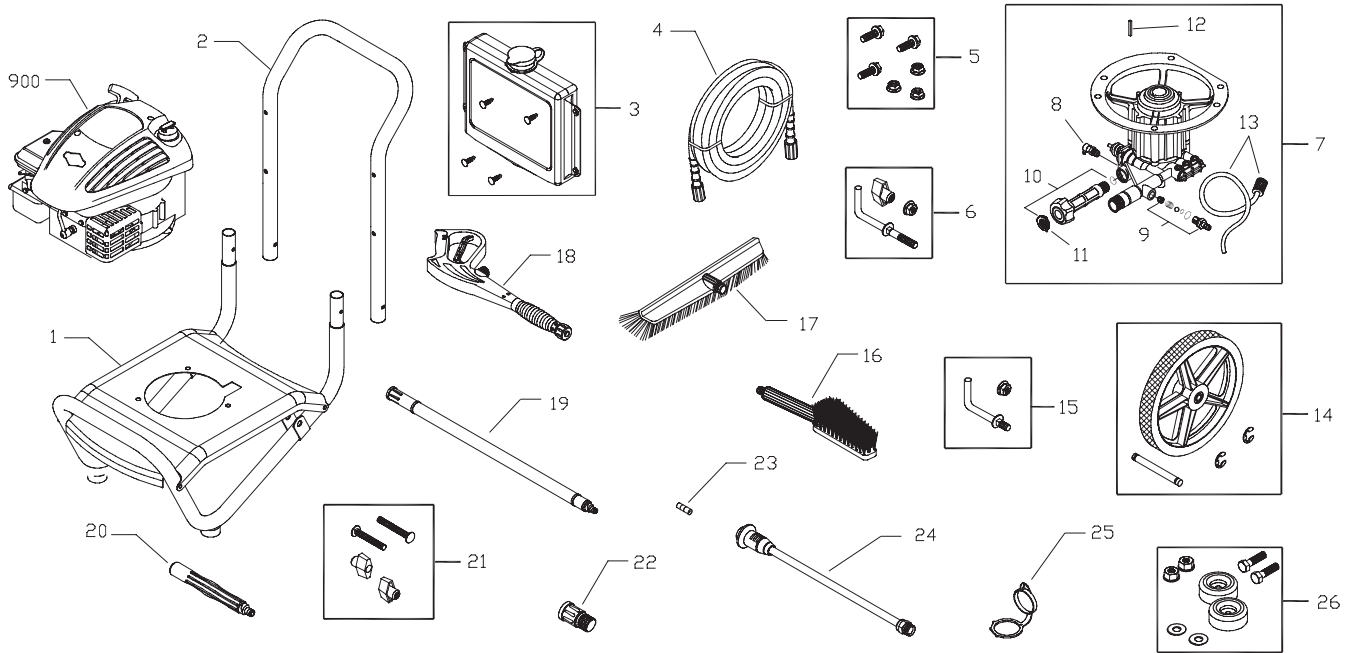

Speed Clean[™]
Pressure Washer

2200 PSI

Illustrated Parts List

Questions? Help is just a moment away!
Preguntas? La ayuda es justa un momento lejos!

Call: **Pressure Washer Helpline**

Llame: **Línea Directa del Lavadora a Presión - 1-800-743-4115** M-F 8-5 CT

Model No. 020261-0 (2200 PSI Pressure Washer) Manual No. 198968A Revision B (04/30/2008)

EXPLODED VIEW AND PARTS LIST — MAIN UNIT

Item	Part #	Description
1	199643GS	BASE, w/Mounts
2	B199780GS	HANDLE
3	199645GS	ASSY, Chemical Tank w/Clips
	195964GS	Clip
	192980GS	Kit, Valve
4	196006GS	HOSE
5	192131GS	KIT, Pump Mounting Hardware
6	194264GS	KIT, Hook, Handle
7	200200GS	ASSY, Pump
8	194298GS	Valve, Thermal Relief
9	200279GS	Kit, Chemical Injection
10	200278GS	Kit, Water Inlet
11	B2384GS	Filter, Inlet
12	23139GS	Key
13	189971GS	Kit, Chemical Hose
14	196439GS	KIT, Wheel
	192050GS	E-Ring
	195454GS	Axle
15	192309GS	KIT, Hook, Base
16	88185GS	BRUSH, Utility
17	95597GS	BRUSH, Broom
18	199117GS	GUN
19	88934GS	EXTENSION

Item	Part #	Description
20	95598GS	HANDLE, Brush
21	B2203GS	KIT, Handle Connector
22	88935GS	ADAPTER, Brush
23	B1236CGS	ORIFICE
24	205015CGS	WAND
25	B3222EGS	CAP, Chemical Container
26	192310GS	KIT, Vibration Mount
900	§	ENGINE

Parts Not Illustrated

198968GS	MANUAL, Operator's
MS5573	MANUAL, Engine
BB3061BGS	OIL BOTTLE
87815GS	GOGGLES
A1040NGS	HOSE, Chemical
794693	DECAL, Warning
194256GS	KIT, Tag Warning

Optional Accessories

6039	PUMP SAVER
6048	KIT, O-Ring Maintenance