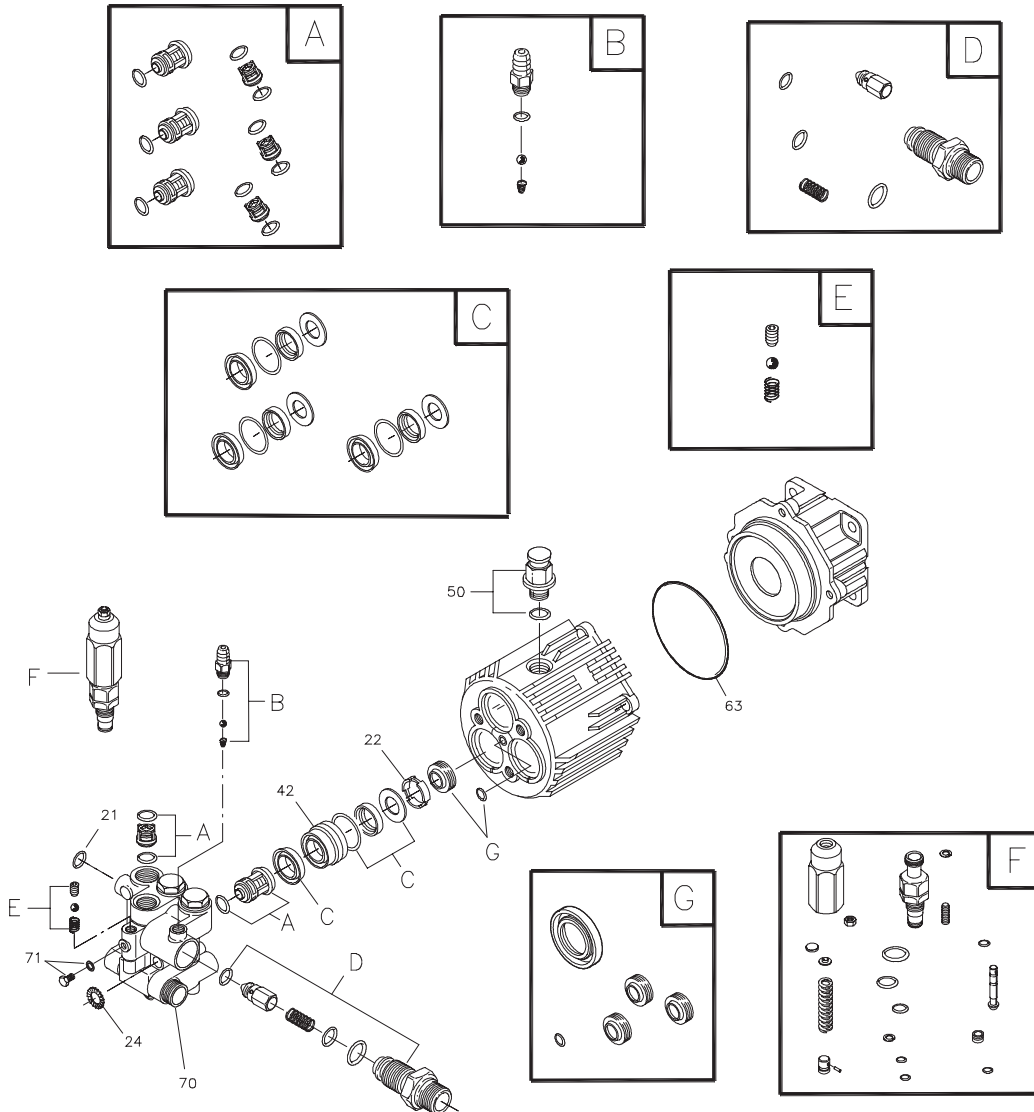

## EXPLODED VIEW AND PARTS LIST — MAIN UNIT

Item	Part #	Description
1	197722GS	BASE
2	B194718GS	HANDLE
3	194377GS	ASSY, Billboard
4	194564GS	HOSE
5	192134GS	KIT, Engine Mounting Hardware
6	192131GS	KIT, Pump Mounting Hardware
7	194264GS	KIT, Hook, Handle
8	192309GS	KIT, Hook, Base
9	191265GS	KIT, E-Ring
10	196902GS	KIT, Spray Tip
	195851ZZGS	Nozzle, Black
	195983WGS	Nozzle, Red
	195983XGS	Nozzle, Yellow
	195983ZGS	Nozzle, White
11	192199GS	ASSY, Extension
12	194004GS	KIT, Inlet, Hose, Grdn, Srv
13	95457GS	ADAPTER
14	B3263GS	GUN
15	B2203GS	KIT, Handle Connector
16	194298GS	VALVE, Thermal Relief

Item	Part #	Description
17	192310GS	KIT, Vibration Mount
18	192317GS	KIT, Wheel
19	23139DGS	KEY
20	194003GS	ASSY, Pump (see page 3)
900	§	ENGINE

**Items Not Illustrated:**

Part #	Description
197714GS	MANUAL, Operator's
BB3061BGS	OIL BOTTLE
MS5242	MANUAL, Engine
194482GS	KIT, Decal Srv

**Optional Accessories:**

Part #	Description
100031	STABILIZER, Fuel
100516GS	KIT-O-Ring
6039	PUMP SAVER

§ - Contact Engine Manufacturer

## EXPLODED VIEW AND PARTS LIST — PUMP

Item	Part #	Description
21	194434GS	O-RING
22	190639GS	SPACER
24	190640GS	WASHER
42	190646GS	PISTON, Guide
50	198160GS	VENT CAP, with O-Ring
63	194435GS	O-RING
70	190654GS	PUMP HEAD
71	190655GS	GRUB SCREW & WASHER
72	190656GS	OIL BOTTLE (not shown)