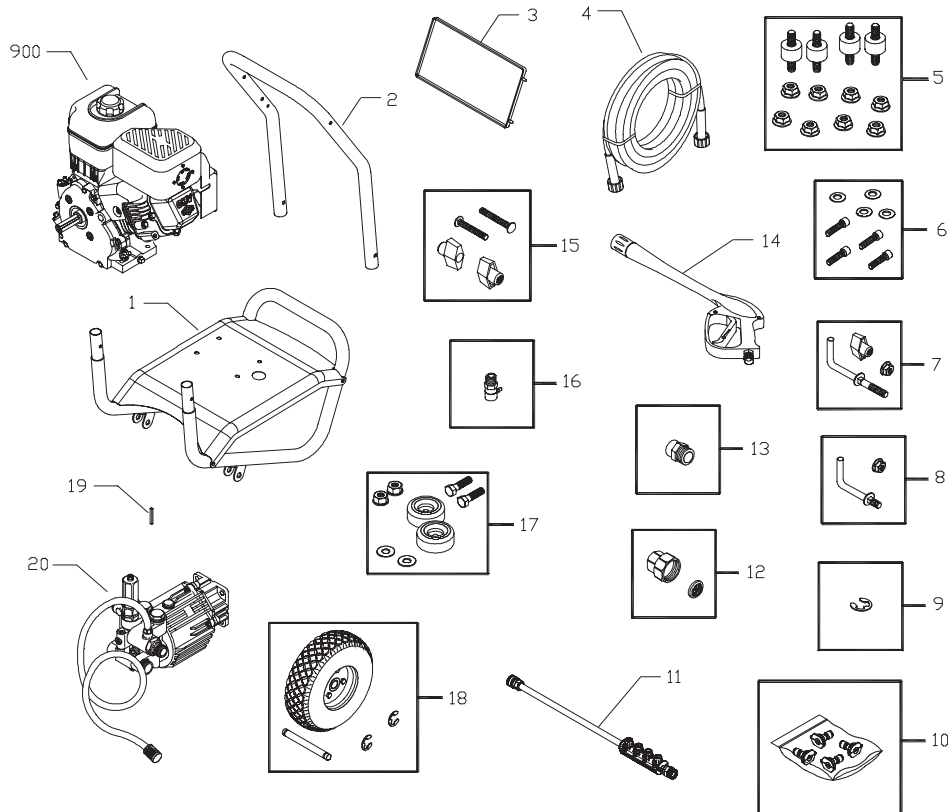

## EXPLODED VIEW AND PARTS LIST — MAIN UNIT

Item	Part #	Description
1	197722GS	BASE
2	B194718GS	HANDLE
3	194377GS	ASSY, Billboard
4	194564GS	HOSE
5	192134GS	KIT, Engine Mounting Hardware
6	192131GS	KIT, Pump Mounting Hardware
7	194264GS	KIT, Hook, Handle
8	192309GS	KIT, Hook, Base
9	191265GS	KIT, E-Ring
10	196902GS	KIT, Spray Tip
	195851ZZGS	Nozzle, Black
	195983WGS	Nozzle, Red
	195983XGS	Nozzle, Yellow
	195983ZGS	Nozzle, White
11	192199GS	ASSY, Extension
12	194004GS	KIT, Inlet, Hose, Grdn, Srv
13	95457GS	ADAPTER
14	B3263GS	GUN
15	B2203GS	KIT, Handle Connector
16	194298GS	VALVE, Thermal Relief

Item	Part #	Description
17	192310GS	KIT, Vibration Mount
18	192317GS	KIT, Wheel
19	23139DGS	KEY
20	194003GS	ASSY, Pump (see page 3)
900	§	ENGINE

**Items Not Illustrated:**

Part #	Description
197714GS	MANUAL, Operator's
BB3061BGS	OIL BOTTLE
MS5242	MANUAL, Engine
194482GS	KIT, Decal Srv

## EXPLODED VIEW AND PARTS LIST — PUMP

Item	Part #	Description
21	194434GS	O-RING
22	190639GS	SPACER
24	190640GS	WASHER
42	190646GS	PISTON, Guide
50	198160GS	VENT CAP, with O-Ring
63	194435GS	O-RING
70	190654GS	PUMP HEAD
71	190655GS	GRUB SCREW & WASHER
72	190656GS	OIL BOTTLE (not shown)