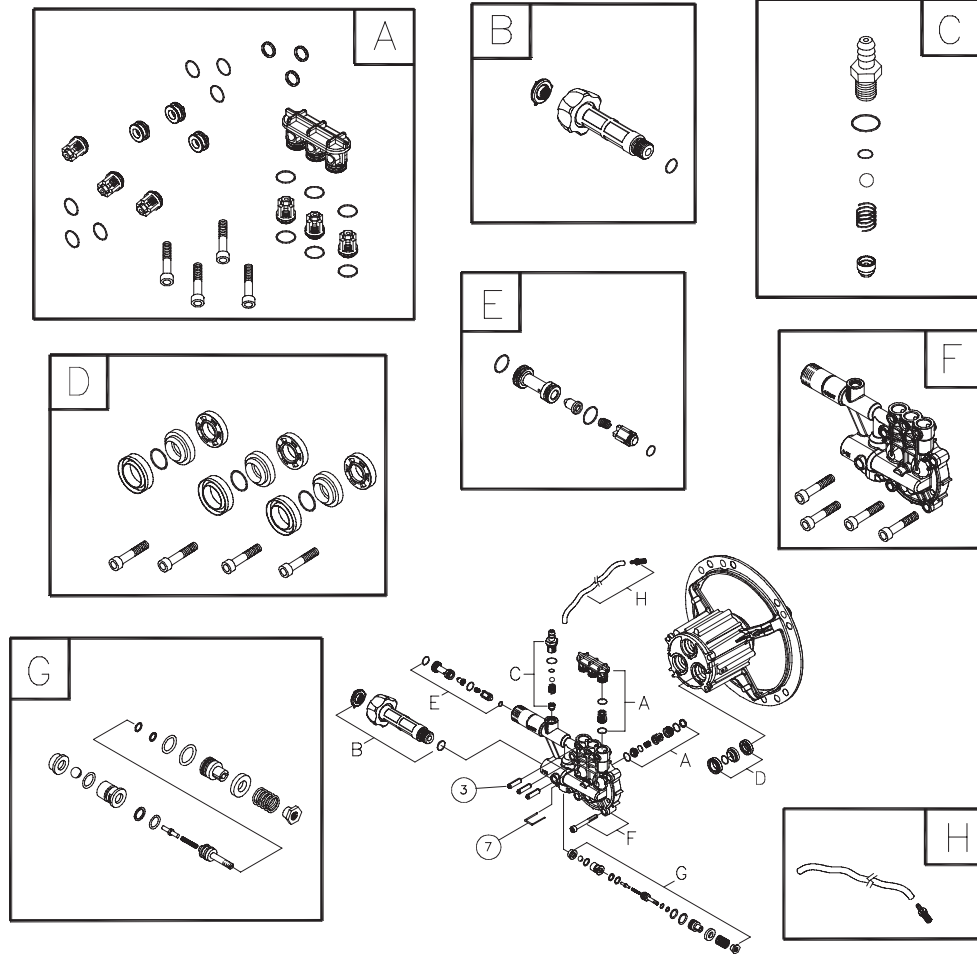

Model No. 020261-I (2200 PSI Pressure Washer) Manual No. 198968B Revision - (04/21/2006)

EXPLODED VIEW AND PARTS LIST — MAIN UNIT

Item	Part #	Description
1	199643GS	ASSY, Base
2	B199780GS	HANDLE
3	199645GS	ASSY, Chem Tank w/Clips
	195964GS	Clip
	192980GS	Kit, Fuel Valve
4	196006GS	HOSE
5	192131GS	KIT, Pump Mounting Hardware
6	B3222EGS	CAP, Chem Container
7	194264GS	KIT, Hook, Handle
8	192309GS	KIT, Hook, Base
9	192050GS	E-RING
10	88935GS	ADAPTER, Brush
11	95597GS	BRUSH, Broom
12	88934GS	EXTENSION
13	198974GS	ASSY, Wand
14	B1236CGS	ORIFICE
15	193482GS	GUN
16	88185GS	BRUSH, Utility
17	95598GS	HANDLE, Brush
18	B2203GS	KIT, Handle Connector
19	192310GS	KIT, Vibration Mount
20	196439GS	KIT, Wheel
21	194298GS	VALVE, Thermal Relief

Item	Part #	Description
22	23139GS	KEY
23	200200GS	ASSY, Pump (see page 3)
900	§	ENGINE

Items Not Illustrated:

Part #	Description
198968GS	MANUAL, Operator's
MS5573	MANUAL, Engine
BB3061BGS	OIL BOTTLE
87815GS	GOGGLES
195454GS	AXLE
A1040NGS	HOSE, Chemical
275034	DECAL, Warning
194256GS	KIT, Tag Warning

EXPLODED VIEW AND PARTS LIST — PUMP

Item	Part #	Description
3	200274GS	PLUG, Elastic
7	190578GS	PIN
A	200298GS	KIT, CHECK VALVES
B	200278GS	KIT, WATER INLET
C	200279GS	KIT, CHEMICAL INJECTION
D	200280GS	KIT, HIGH PRESSURE SEALS
E	200281GS	KIT, CHEM INJECT VENTURI
F	200282GS	KIT, PUMP HEAD, ALUM
G	200283GS	KIT, BY-PASS
H	189971GS	KIT, CHEMICAL HOSE

Parts Not Illustrated	
Part #	Description
190586GS	OIL BOTTLE
B2384GS	FILTER, Inlet
186452GS	FILTER, Inlet, Bag of 10

NOTE: Item letters A - H are service kits and include all parts shown within the box.