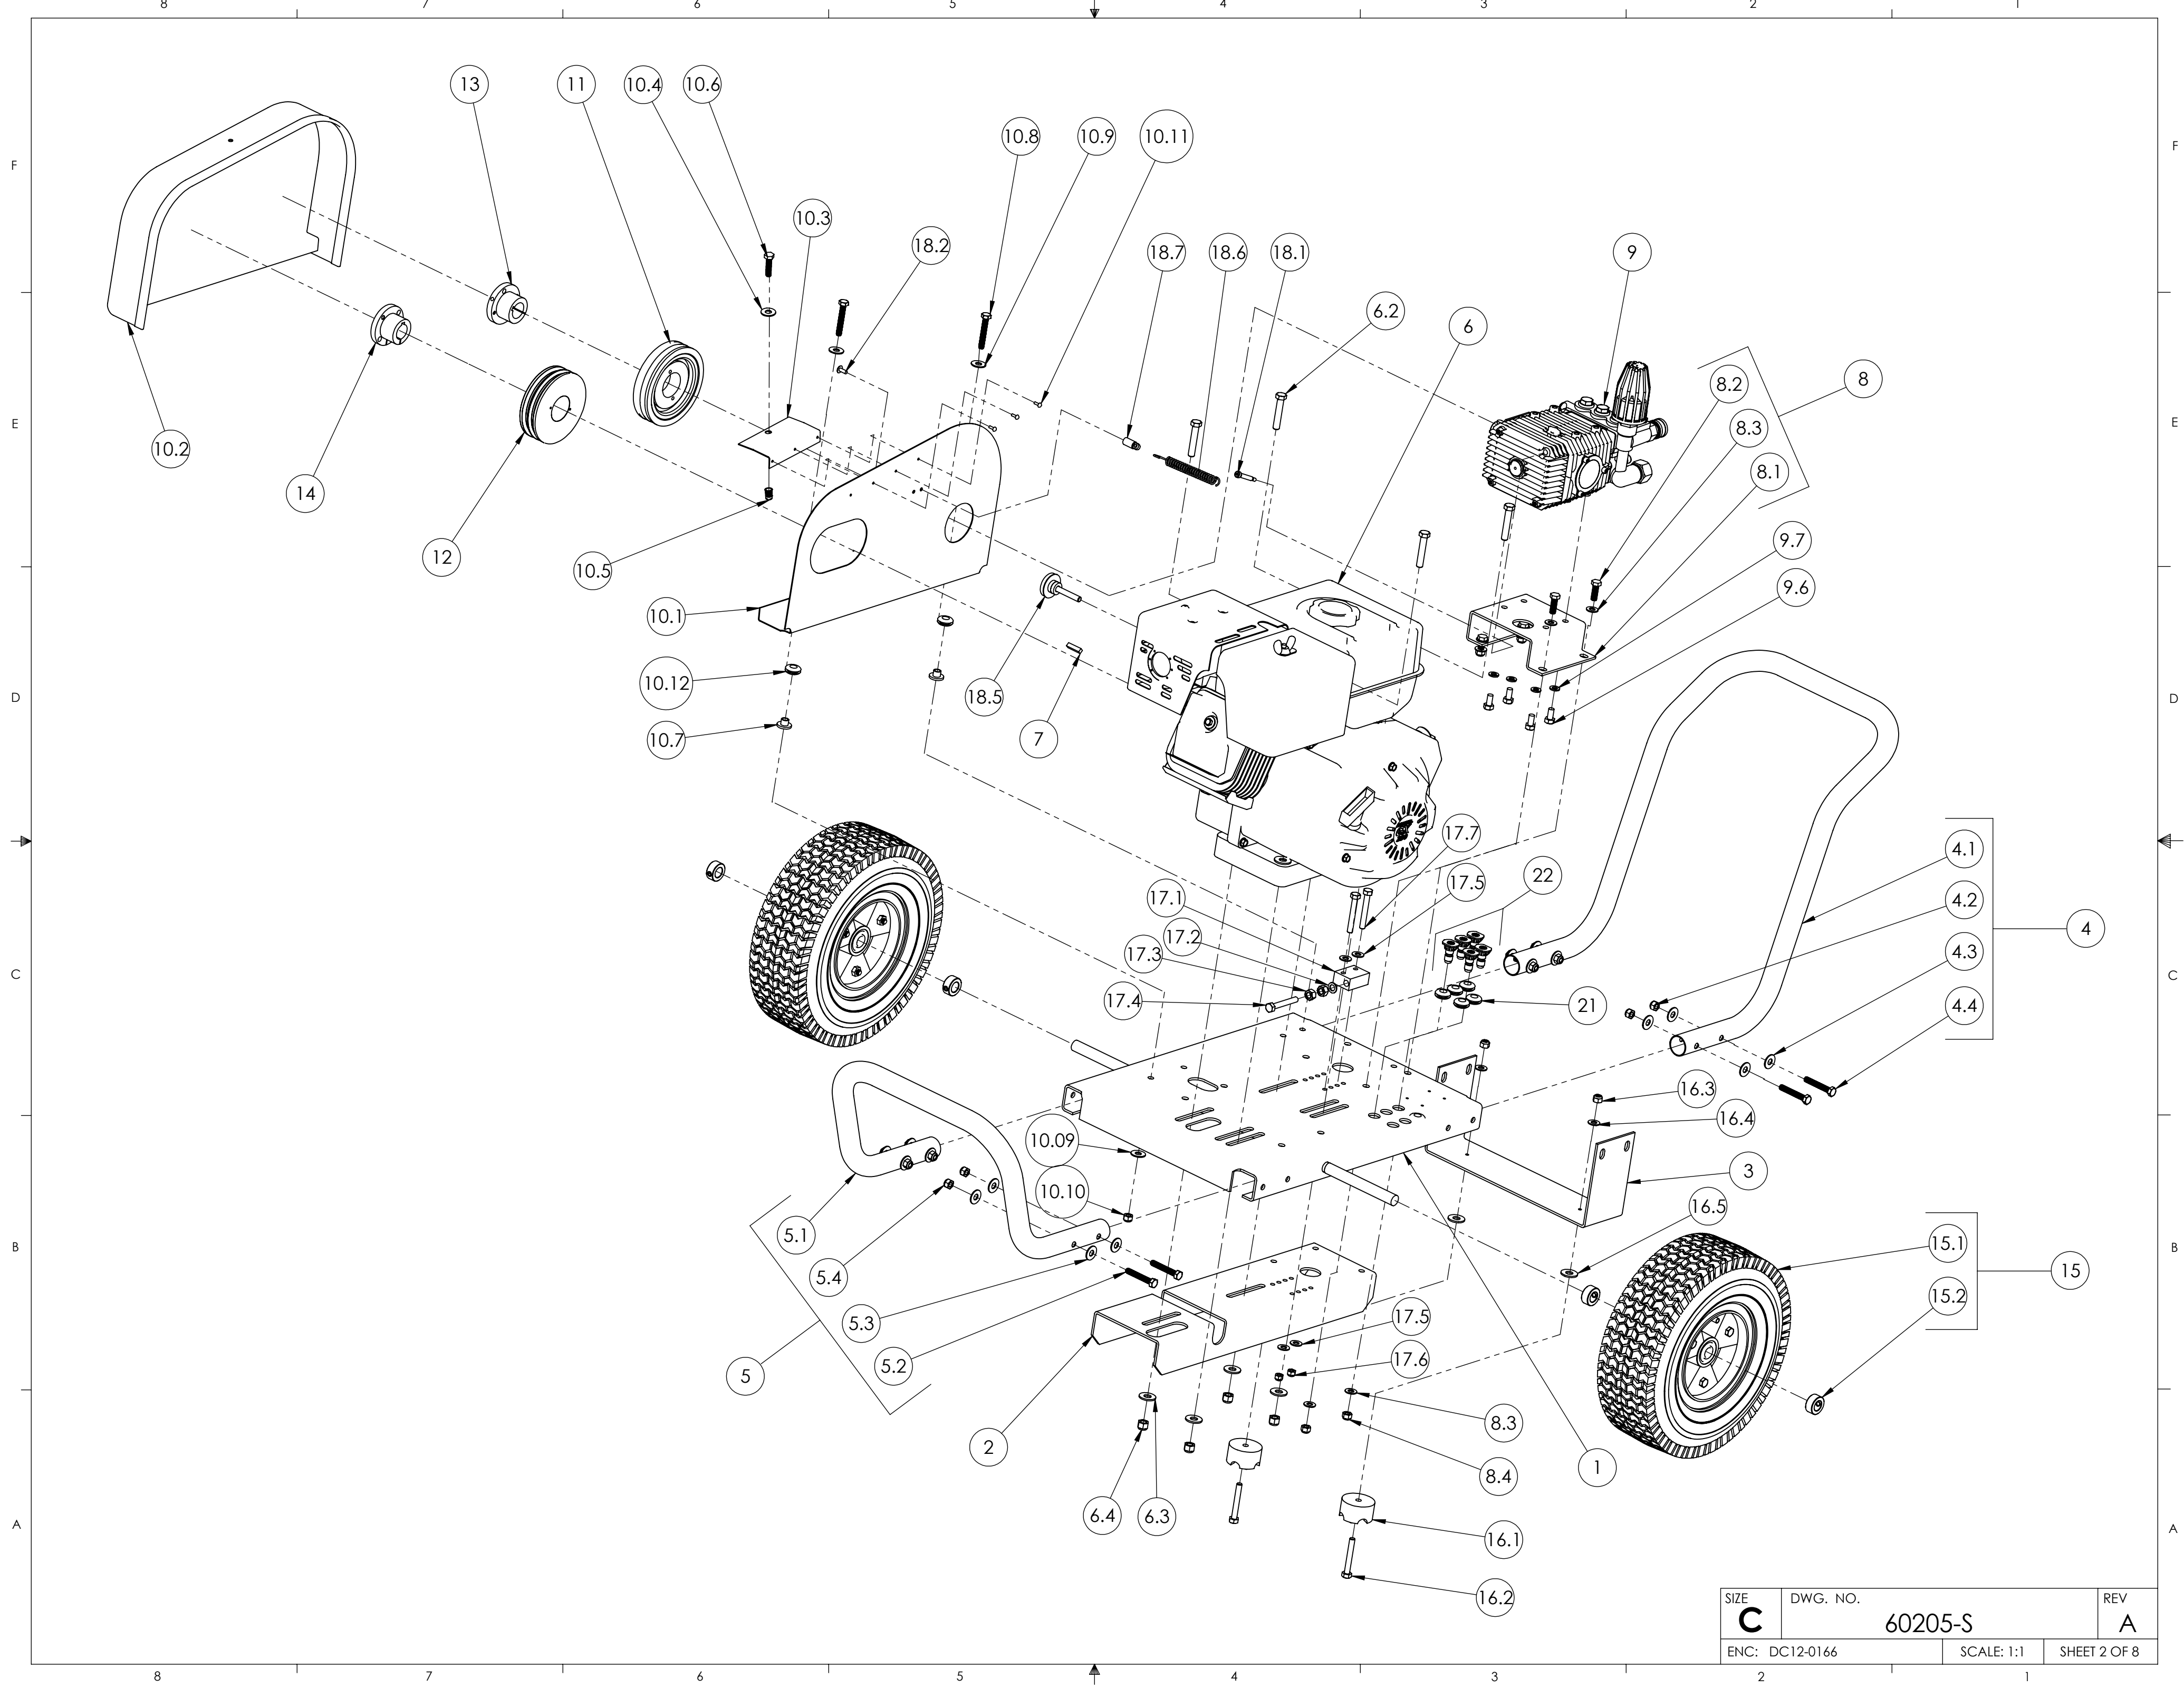

\* 7101998 Belt 3V X 375  
 \* NOT SHOWN  
 † NOT SOLD SEPARATELY

PUMP IDENTIFICATION TABLE		
PUMP MODEL	PUMP PART NO.	PUMP KIT
ZWD-K4042	7104757	7106189
TX SERIES 63	7103180	7106244

NAME			DATE		
DRAWN	MAV	11/13/2012	<b>FNA-GROUP</b> 1265 INDUSTRIAL STREET, DECATUR, AR 72722 TITLE: <h2 style="text-align: center;">WB4200</h2>		
CHECKED	MG	11/27/2012			
ENG APPR.	JEW	11/28/2012			
MFG APPR.	-	-			
Q.A. APPR.	JCP	11/26/2012			
SERVICE APPR.	DH	11/26/2012	SIZE DWG. NO. <b>60205-S</b> REV. <b>A</b> SCALE: N/A ECN# DC12-0166 SHEET 1 OF 8		
<b>PROPRIETARY AND CONFIDENTIAL</b> THE INFORMATION CONTAINED IN THIS DRAWING IS THE SOLE PROPERTY OF FNA-GROUP. ANY REPRODUCTION IN PART OR AS A WHOLE WITHOUT THE WRITTEN PERMISSION OF FNA-GROUP IS PROHIBITED.					

# PUMP DIAGRAM

ZWD-K3538 & ZWD-K4042

Pumps Covered By This Document	
Part No.	Model
7104757	ZWD-K4042
7104820	ZWD-K4042
7104858	ZWD-K3538

Torque Specifications						
No.	Part No.	Description	lb.ft	lb.in	N.m	Apply To Thread
2	7105403	M8 x 55 Screw	18.4	220	25	-
16	7105412	M5 x 10 Screw	3.0	40	4	-
25	-	Piston Nut	4.4	50	6	Loctite 243
34	7105425	M6 x 50 Screw	6.6	80	9	-
45	7105436	M6 x 20 Screw	6.6	80	9	-
61	7105446	Valve Plug	33.2	400	45	Loctite 243