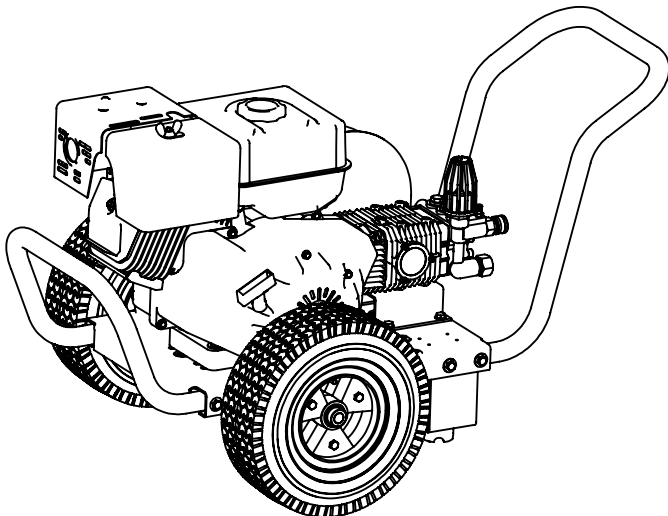

ITEM	PART NO	DESCRIPTION	QTY.
15	7106191	WHEEL, KIT	2
15.1		WHEEL, LARGE MAG	1
15.2		COLLAR, LOCKING 5/8	2
16	7103600	FOOT KIT, 1.250 TALL	2
16.1		FOOT, RUBBER 2IN OD X 1.125IN	1
16.2		BOLT, 5/16-18	1
16.3		NUT, LOCK 5/16-18 REG NYLOCK	1
16.4		WASHER, FLAT 5/16"	1
16.5		WASHER, 3/8	1
17	7103596	ENGINE ADJUST BLOCK SVC KIT	1
17.1	7100101	ENGINE ADJUSTING BLOCK	1
17.2		WASHER 3/8	1
17.3		NUT, 3/8-16	2
17.4		BOLT, 3/8-16	1
17.5		WASHER, 1/4	4
17.6		NUT, LOCK 1/4	2
17.7		BOLT, 1/4-28	2
18	7103599	BELT GUARD TENSIONER KIT	1
18.1		SCREW, 8MM SHOULDER	1
18.2		SCREW, 10-32 PAN HEAD PHILLIPS	1
18.3		BOLT, 5/16-24	1
18.4	7101378	WASHER, FENDER 3/8	1
18.5	7101373	WASHER, BUMPER RUBBER	1
18.6	7101170	SPRING, BELT GUARD TENSIONER	1
18.7	7100719	NUT, SPRING EYE	1
19	7103594	HARDWARE KIT, ENGINE MOUNT	1
19.1		BOLT, 3/8-24	4
19.2		WASHER, 3/8	8
19.3		NUT, LOCK 3/8-24	4
20	7106243	HARDWARE KIT, PUMP MOUNTING	1
20.1		BOLT, M8	4
20.2		WASHERS, 5/16 SPLIT LOCK	4
21	7100389	GROMMET	6
22	7100634	5 PC. 3.5 NOZZLE SET	1
23	7100393	GUN, 5000PSI@10GPM	1
24	7100551	LANCE, 48IN 1/4MPT, QC(F)	1
25	7016249	HOSE, 3/8IN X 50FT, 4500PSI 3/8QC	1
26	7103708	SOAP HOSE AND FILTER KIT	1
27	7102045	TOOL, NOZZLE CLEANING, UNIV	1
28	7102389	MANUAL, OWNERS, WB SERIES	1
29	7100144	CARTON, 45-1/2 X 26-1/2 X 24-5/8	1

* 7101998 Belt 3V X 375
* NOT SHOWN
† NOT SOLD SEPARATELY

PUMP IDENTIFICATION TABLE		
PUMP MODEL	PUMP PART NO.	PUMP KIT
ZWD-K4042	7104757	7106189
TX SERIES 63	7103180	7106244

NAME			DATE		
DRAWN	MAV	11/13/2012	FNA-GROUP 1265 INDUSTRIAL STREET, DECATUR, AR 72722 TITLE: WB4200		
CHECKED	MG	11/27/2012			
ENG APPR.	JEW	11/28/2012			
MFG APPR.	-	-			
Q.A. APPR.	JCP	11/26/2012			
SERVICE APPR.	DH	11/26/2012	SIZE DWG. NO. 60205-S REV. A SCALE: N/A ECN# DC12-0166 SHEET 1 OF 8		
PROPRIETARY AND CONFIDENTIAL THE INFORMATION CONTAINED IN THIS DRAWING IS THE SOLE PROPERTY OF FNA-GROUP. ANY REPRODUCTION IN PART OR AS A WHOLE WITHOUT THE WRITTEN PERMISSION OF FNA-GROUP IS PROHIBITED.