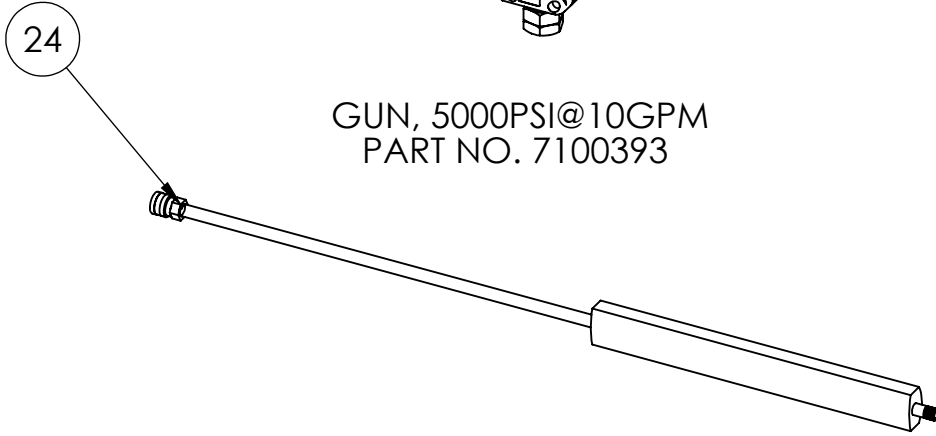

SIZE <b>C</b>	DWG. NO. <b>60205-S</b>	REV <b>A</b>
ENC: DC12-0166	SCALE: 1:1	SHEET 2 OF 8

PUMP ASSEMBLY  
PART NO. 7106189

ITEM	PART NO	DESCRIPTION	QTY.
9.1	7104757	PUMP, ZWD-K4042	1
9.2	7102469	PLUG, 3/8" NPT	1
9.3	7101331	THERMAL RELIEF VALVE 1/2 NPT(M)	1
9.4	7100019	COUPLER, 3/8" QC-F x 3/8" NPTF	1
9.5	7100051	INLET FITTING, 1/2" NPTM x 3/4" GHT	1
9.6		BOLT, M8-1.25	4
9.7		WASHER, SPLIT LOCK 5/16	4

GUN, 5000PSI@10GPM  
PART NO. 7100393

LANCE, 48IN 1/4MPT QC(F)  
PART NO. 7100551

HOSE, 3/8IN 4500PSI X 50FT, 3/8QC  
PART NO. 7106249

SOAP HOSE AND FILTER ASSEMBLY  
PART NO. 7103708

SIZE <b>A</b>	DWG. NO. 60205-S	REV. A
SCALE: N/A	ECN# DC12-0166	SHEET 4 OF 8

# PUMP DIAGRAM

ZWD-K3538 & ZWD-K4042

Pumps Covered By This Document	
Part No.	Model
7104757	ZWD-K4042
7104820	ZWD-K4042
7104858	ZWD-K3538

Torque Specifications						
No.	Part No.	Description	lb.ft	lb.in	N.m	Apply To Thread
2	7105403	M8 x 55 Screw	18.4	220	25	-
16	7105412	M5 x 10 Screw	3.0	40	4	-
25	-	Piston Nut	4.4	50	6	Loctite 243
34	7105425	M6 x 50 Screw	6.6	80	9	-
45	7105436	M6 x 20 Screw	6.6	80	9	-
61	7105446	Valve Plug	33.2	400	45	Loctite 243