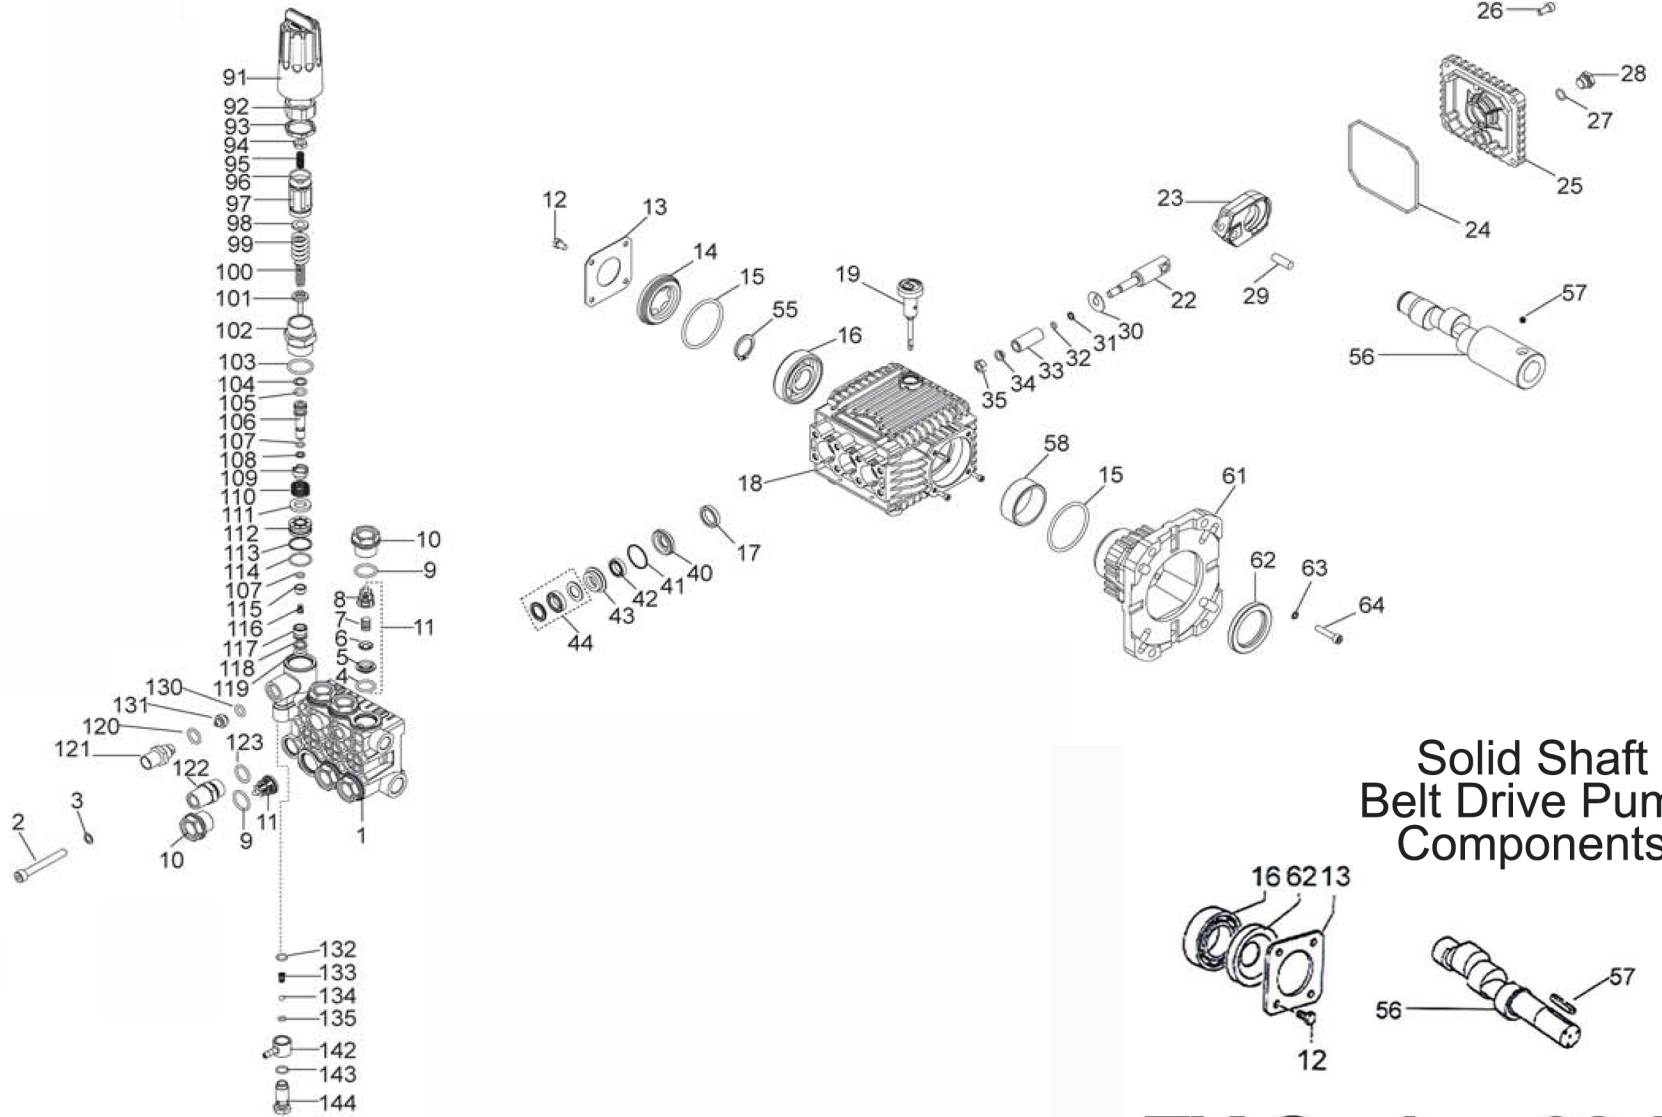

FNA PART NO. 7103231

FNA PART NO. 7103180

Solid Shaft
Belt Drive Pump
Components

PART LIST

Item	Part no.	Description	Qty	Item	Part no.	Description	Qty	Item	Part no.	Description	Qty
1	7103434	Manifold, 15 mm, LH, NPT	1	43	NA	Int. Ring, 15mm	3	111	NA	Valve	1
2	7103435	Screw, M8 x 65	8	44	NA	Packing Assy, 15mm	3	112	NA	Valve guide	1
3	7103436	Lockwasher, M8.4	8	55	7103455	Retaining Ring	1	113	NA	O-ring	1
4	NA	O-ring	6	56	7103456	Crankshaft, 8mm (1")		114	NA	Anti-Ext ring	1
5	NA	Valve Seat	6		7103486	Crankshaft, 9mm (1")		115	NA	Spherical valve	1
6	NA	Valve Plate	6		7103457	Crankshaft, 10mm (1")		116	NA	Screw	1
7	NA	Spring	6		7103678	Crankshaft, 10mm (Solid Shaft)		117	NA	Seat	1
8	NA	Valve Cage	6	57	7103458	Screw, M6 x 6	1	118	NA	O-ring	1
9	NA	O-ring	6	57	7103881	Key, Crankshaft (Solid Shaft)	1	119	NA	Anti-Ext ring	1
10	NA	Valve Cap	6	58	7103459	Roller bearing	1	120	7103464	O-ring	1
11	NA	Valve Assembly	6	61	7103460	Flange 1", gas engine	1	121	7103465	Nipple, Disch - 3/8"NPT-M	1
12	7103437	Screw, M6 x 10	8	62	7103461	Oil Seal	1	122	7103466	Inlet Fitting	1
13	7103438	Bearing Cover	1		7103679	Oil Seal (Solid Shaft)		123	7103487	O-ring	1
14	7103439	Oil Level Indicator	1	63	7103462	Washer	4	130	7103467	O-ring	1
15	7103440	O-ring	2	64	7103463	Screw, M6 x 30	4	131	7103468	Nozzle 2.2mm	1
16	7103441	Ball Bearing	1	91	NA	Handle (Black)	1	132	7103469	O-ring	1
17	NA	Oil Seal	3	92	NA	Locking sleeve	1	133	7103470	Conical spring	1
18	7103442	Crankcase	1	93	NA	Locking nut	1	134	7103471	Ball	1
19	7103443	Oil Dip Stick	1	94	NA	Nut	1	135	7103472	O-ring	1
22	7103483	Plunger Guide	3	95	NA	Set screw	1	142	7103473	Fixed Injector	1
23	7103484	Connecting Rod	3	96	NA	O-ring	1	143	NA	O-ring	1
24	7103444	O-ring, Cover	1	97	NA	Regulator knob	1	144	7103474	Banjo bolt, Injector	1
25	7103485	NEW Rear Crankcase Cover	1	98	NA	Spring seat	1				
26	7103445	Screw, M6 x 14	4	99	NA	Spring (3500 PSI)	1	K123	7103475	Valve Kit (4-8)	
27	7103446	O-ring	1	100	NA	Spring	1	K124	7103476	Valve Cap Kit (9, 10)	
28	7103447	Plug, 1/4" G	1	101	NA	Stem	1	K159	7103478	Oil Seal Kit (17)	
29	7103448	Connecting Rod Pin	3	102	NA	Guide bushing	1	K160	7103479	Short Seal Kit (42, 44)	
30	7103449	Flinger Washer	3	103	NA	O-ring	1	K166	7103480	Long Seal Kit (40-44)	
31	7103450	Anti-extrusion Ring	3	104	NA	Anti-Ext ring	1	K137	7103477	By-Pass Kit (Lower 104-119)	
32	7103451	O-ring	3	105	NA	O-ring	1	K235	7103481	By-Pass Kit (Upper 91-103)	
33	7103452	Ceramic Plunger, 15mm	3	106	NA	Sleeve	1	K237	7103482	Injector Kit (132-144)	
34	7103453	Bushing	3	107	NA	O-ring	2				
35	7103454	Nut, M8	3	108	NA	Anti-Ext ring	1				
40	NA	Seal Retn'r, 15mm	3	109	NA	Spacer	1				
41	NA	O-ring	3	110	NA	Spring	1				
42	NA	Seal, LP, 15mm	3								

NOTE: All "NA" Parts are only available in Kits