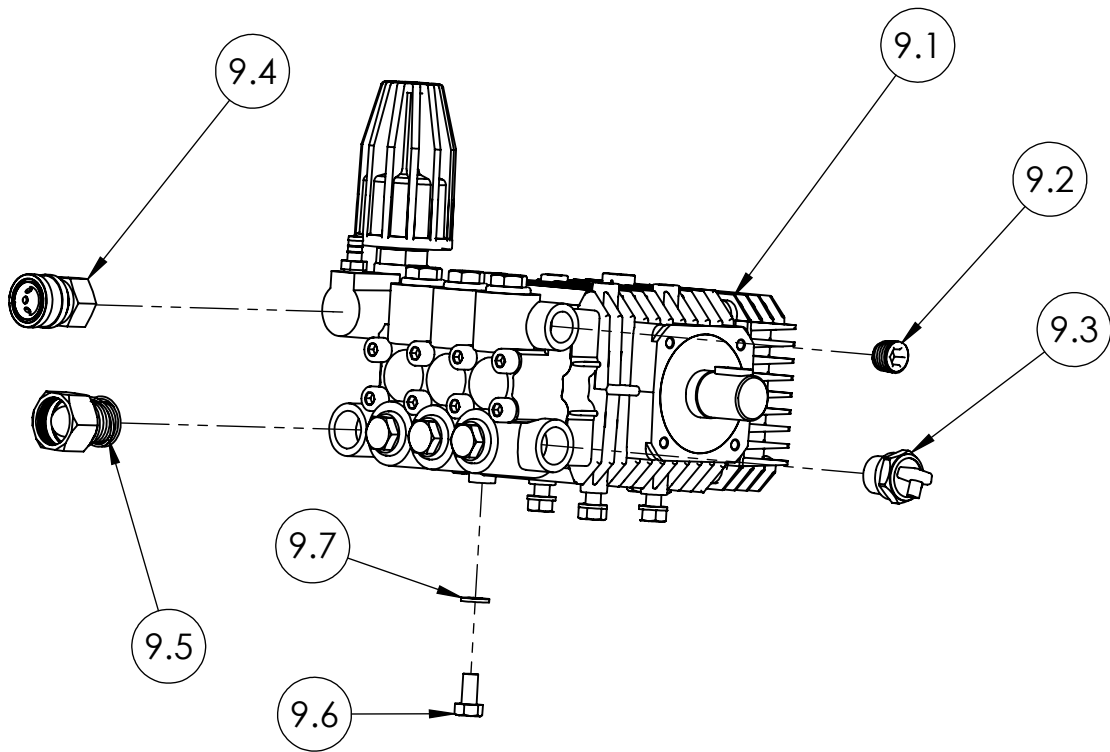

\* 7101998 Belt 3V X 375  
 \* NOT SHOWN  
 † NOT SOLD SEPARATELY

PUMP IDENTIFICATION TABLE		
PUMP MODEL	PUMP PART NO.	PUMP KIT
ZWD-K4042	7104757	7106189
TX SERIES 63	7103180	7106244

NAME			DATE		
DRAWN	MAV	11/13/2012	<b>FNA-GROUP</b> 1265 INDUSTRIAL STREET, DECATUR, AR 72722 TITLE: <h2 style="text-align: center;">WB4200</h2>		
CHECKED	MG	11/27/2012			
ENG APPR.	JEW	11/28/2012			
MFG APPR.	-	-			
Q.A. APPR.	JCP	11/26/2012			
SERVICE APPR.	DH	11/26/2012	SIZE DWG. NO. <b>60205-S</b> REV. <b>A</b> SCALE: N/A ECN# DC12-0166 SHEET 1 OF 8		
<b>PROPRIETARY AND CONFIDENTIAL</b> THE INFORMATION CONTAINED IN THIS DRAWING IS THE SOLE PROPERTY OF FNA-GROUP. ANY REPRODUCTION IN PART OR AS A WHOLE WITHOUT THE WRITTEN PERMISSION OF FNA-GROUP IS PROHIBITED.					

SIZE <b>C</b>	DWG. NO. <b>60205-S</b>	REV <b>A</b>
ENC: DC12-0166	SCALE: 1:1	SHEET 2 OF 8

PUMP ASSEMBLY  
PART NO. 7106189

ITEM	PART NO	DESCRIPTION	QTY.
9.1	7104757	PUMP, ZWD-K4042	1
9.2	7102469	PLUG, 3/8" NPT	1
9.3	7101331	THERMAL RELIEF VALVE 1/2 NPT(M)	1
9.4	7100019	COUPLER, 3/8" QC-F x 3/8" NPTF	1
9.5	7100051	INLET FITTING, 1/2" NPTM x 3/4" GHT	1
9.6		BOLT, M8-1.25	4
9.7		WASHER, SPLIT LOCK 5/16	4

GUN, 5000PSI@10GPM  
PART NO. 7100393

LANCE, 48IN 1/4MPT QC(F)  
PART NO. 7100551

HOSE, 3/8IN 4500PSI X 50FT, 3/8QC  
PART NO. 7106249

SOAP HOSE AND FILTER ASSEMBLY  
PART NO. 7103708

SIZE <b>A</b>	DWG. NO. 60205-S	REV. A
SCALE: N/A	ECN# DC12-0166	SHEET 4 OF 8

# PUMP DIAGRAM

ZWD-K3538 & ZWD-K4042

Pumps Covered By This Document	
Part No.	Model
7104757	ZWD-K4042
7104820	ZWD-K4042
7104858	ZWD-K3538

Torque Specifications						
No.	Part No.	Description	lb.ft	lb.in	N.m	Apply To Thread
2	7105403	M8 x 55 Screw	18.4	220	25	-
16	7105412	M5 x 10 Screw	3.0	40	4	-
25	-	Piston Nut	4.4	50	6	Loctite 243
34	7105425	M6 x 50 Screw	6.6	80	9	-
45	7105436	M6 x 20 Screw	6.6	80	9	-
61	7105446	Valve Plug	33.2	400	45	Loctite 243