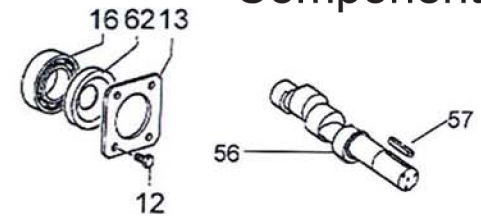

TX Series 63 UI
Direct Drive Triplex Plunger Pump