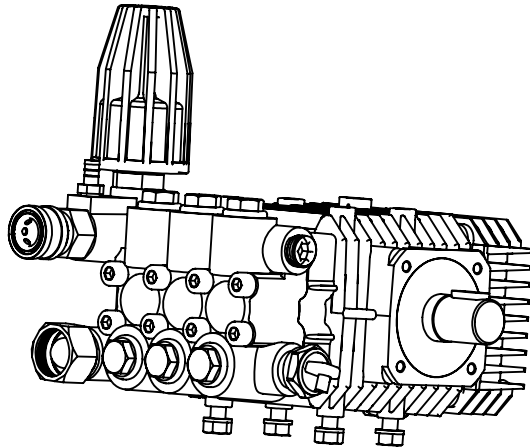

\* 7101998 Belt 3V X 375  
 \* NOT SHOWN  
 † NOT SOLD SEPARATELY

PUMP IDENTIFICATION TABLE		
PUMP MODEL	PUMP PART NO.	PUMP KIT
ZWD-K4042	7104757	7106189
TX SERIES 63	7103180	7106244

NAME			DATE		
DRAWN	MAV	11/13/2012	<b>FNA-GROUP</b> 1265 INDUSTRIAL STREET, DECATUR, AR 72722 TITLE: <h2 style="text-align: center;">WB4200</h2>		
CHECKED	MG	11/27/2012			
ENG APPR.	JEW	11/28/2012			
MFG APPR.	-	-			
Q.A. APPR.	JCP	11/26/2012			
SERVICE APPR.	DH	11/26/2012	SIZE DWG. NO. <b>60205-S</b> REV. <b>A</b> SCALE: N/A ECN# DC12-0166 SHEET 1 OF 8		
<b>PROPRIETARY AND CONFIDENTIAL</b> THE INFORMATION CONTAINED IN THIS DRAWING IS THE SOLE PROPERTY OF FNA-GROUP. ANY REPRODUCTION IN PART OR AS A WHOLE WITHOUT THE WRITTEN PERMISSION OF FNA-GROUP IS PROHIBITED.					

SIZE <b>C</b>	DWG. NO. <b>60205-S</b>	REV <b>A</b>
ENC: DC12-0166	SCALE: 1:1	SHEET 2 OF 8

PUMP ASSEMBLY  
PART NO. 7106189

ITEM	PART NO	DESCRIPTION	QTY.
9.1	7104757	PUMP, ZWD-K4042	1
9.2	7102469	PLUG, 3/8" NPT	1
9.3	7101331	THERMAL RELIEF VALVE 1/2 NPT(M)	1
9.4	7100019	COUPLER, 3/8" QC-F x 3/8" NPTF	1
9.5	7100051	INLET FITTING, 1/2" NPTM x 3/4" GHT	1
9.6		BOLT, M8-1.25	4
9.7		WASHER, SPLIT LOCK 5/16	4

GUN, 5000PSI@10GPM  
PART NO. 7100393

LANCE, 48IN 1/4MPT QC(F)  
PART NO. 7100551

HOSE, 3/8IN 4500PSI X 50FT, 3/8QC  
PART NO. 7106249

SOAP HOSE AND FILTER ASSEMBLY  
PART NO. 7103708

SIZE <b>A</b>	DWG. NO. 60205-S	REV. A
SCALE: N/A	ECN# DC12-0166	SHEET 4 OF 8

# PUMP DIAGRAM

ZWD-K3538 & ZWD-K4042

Pumps Covered By This Document	
Part No.	Model
7104757	ZWD-K4042
7104820	ZWD-K4042
7104858	ZWD-K3538

Torque Specifications						
No.	Part No.	Description	lb.ft	lb.in	N.m	Apply To Thread
2	7105403	M8 x 55 Screw	18.4	220	25	-
16	7105412	M5 x 10 Screw	3.0	40	4	-
25	-	Piston Nut	4.4	50	6	Loctite 243
34	7105425	M6 x 50 Screw	6.6	80	9	-
45	7105436	M6 x 20 Screw	6.6	80	9	-
61	7105446	Valve Plug	33.2	400	45	Loctite 243