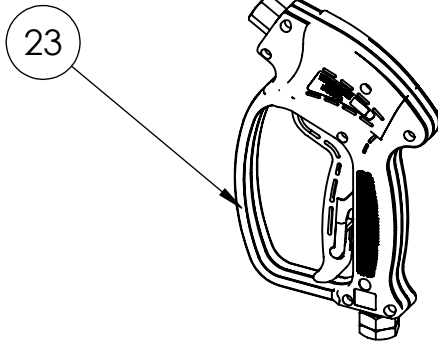

\* 7101998 Belt 3V X 375  
 \* NOT SHOWN  
 † NOT SOLD SEPARATELY

PUMP IDENTIFICATION TABLE		
PUMP MODEL	PUMP PART NO.	PUMP KIT
ZWD-K4042	7104757	7106189
TX SERIES 63	7103180	7106244

NAME			DATE		
DRAWN	MAV	11/13/2012	<b>FNA-GROUP</b> 1265 INDUSTRIAL STREET, DECATUR, AR 72722 TITLE: <h2 style="text-align: center;">WB4200</h2>		
CHECKED	MG	11/27/2012			
ENG APPR.	JEW	11/28/2012			
MFG APPR.	-	-			
Q.A. APPR.	JCP	11/26/2012			
SERVICE APPR.	DH	11/26/2012	SIZE DWG. NO. <b>60205-S</b> REV. <b>A</b> SCALE: N/A ECN# DC12-0166 SHEET 1 OF 8		
<b>PROPRIETARY AND CONFIDENTIAL</b> THE INFORMATION CONTAINED IN THIS DRAWING IS THE SOLE PROPERTY OF FNA-GROUP. ANY REPRODUCTION IN PART OR AS A WHOLE WITHOUT THE WRITTEN PERMISSION OF FNA-GROUP IS PROHIBITED.					

SIZE <b>C</b>	DWG. NO. <b>60205-S</b>	REV <b>A</b>
ENC: DC12-0166	SCALE: 1:1	SHEET 2 OF 8

PUMP ASSEMBLY  
PART NO. 7106189

ITEM	PART NO	DESCRIPTION	QTY.
9.1	7104757	PUMP, ZWD-K4042	1
9.2	7102469	PLUG, 3/8" NPT	1
9.3	7101331	THERMAL RELIEF VALVE 1/2 NPT(M)	1
9.4	7100019	COUPLER, 3/8" QC-F x 3/8" NPTF	1
9.5	7100051	INLET FITTING, 1/2" NPTM x 3/4" GHT	1
9.6		BOLT, M8-1.25	4
9.7		WASHER, SPLIT LOCK 5/16	4

GUN, 5000PSI@10GPM  
PART NO. 7100393

LANCE, 48IN 1/4MPT QC(F)  
PART NO. 7100551

HOSE, 3/8IN 4500PSI X 50FT, 3/8QC  
PART NO. 7106249

SOAP HOSE AND FILTER ASSEMBLY  
PART NO. 7103708

SIZE <b>A</b>	DWG. NO. 60205-S	REV. A
SCALE: N/A	ECN# DC12-0166	SHEET 4 OF 8

# PUMP DIAGRAM

ZWD-K3538 & ZWD-K4042

Pumps Covered By This Document	
Part No.	Model
7104757	ZWD-K4042
7104820	ZWD-K4042
7104858	ZWD-K3538

Torque Specifications						
No.	Part No.	Description	lb.ft	lb.in	N.m	Apply To Thread
2	7105403	M8 x 55 Screw	18.4	220	25	-
16	7105412	M5 x 10 Screw	3.0	40	4	-
25	-	Piston Nut	4.4	50	6	Loctite 243
34	7105425	M6 x 50 Screw	6.6	80	9	-
45	7105436	M6 x 20 Screw	6.6	80	9	-
61	7105446	Valve Plug	33.2	400	45	Loctite 243