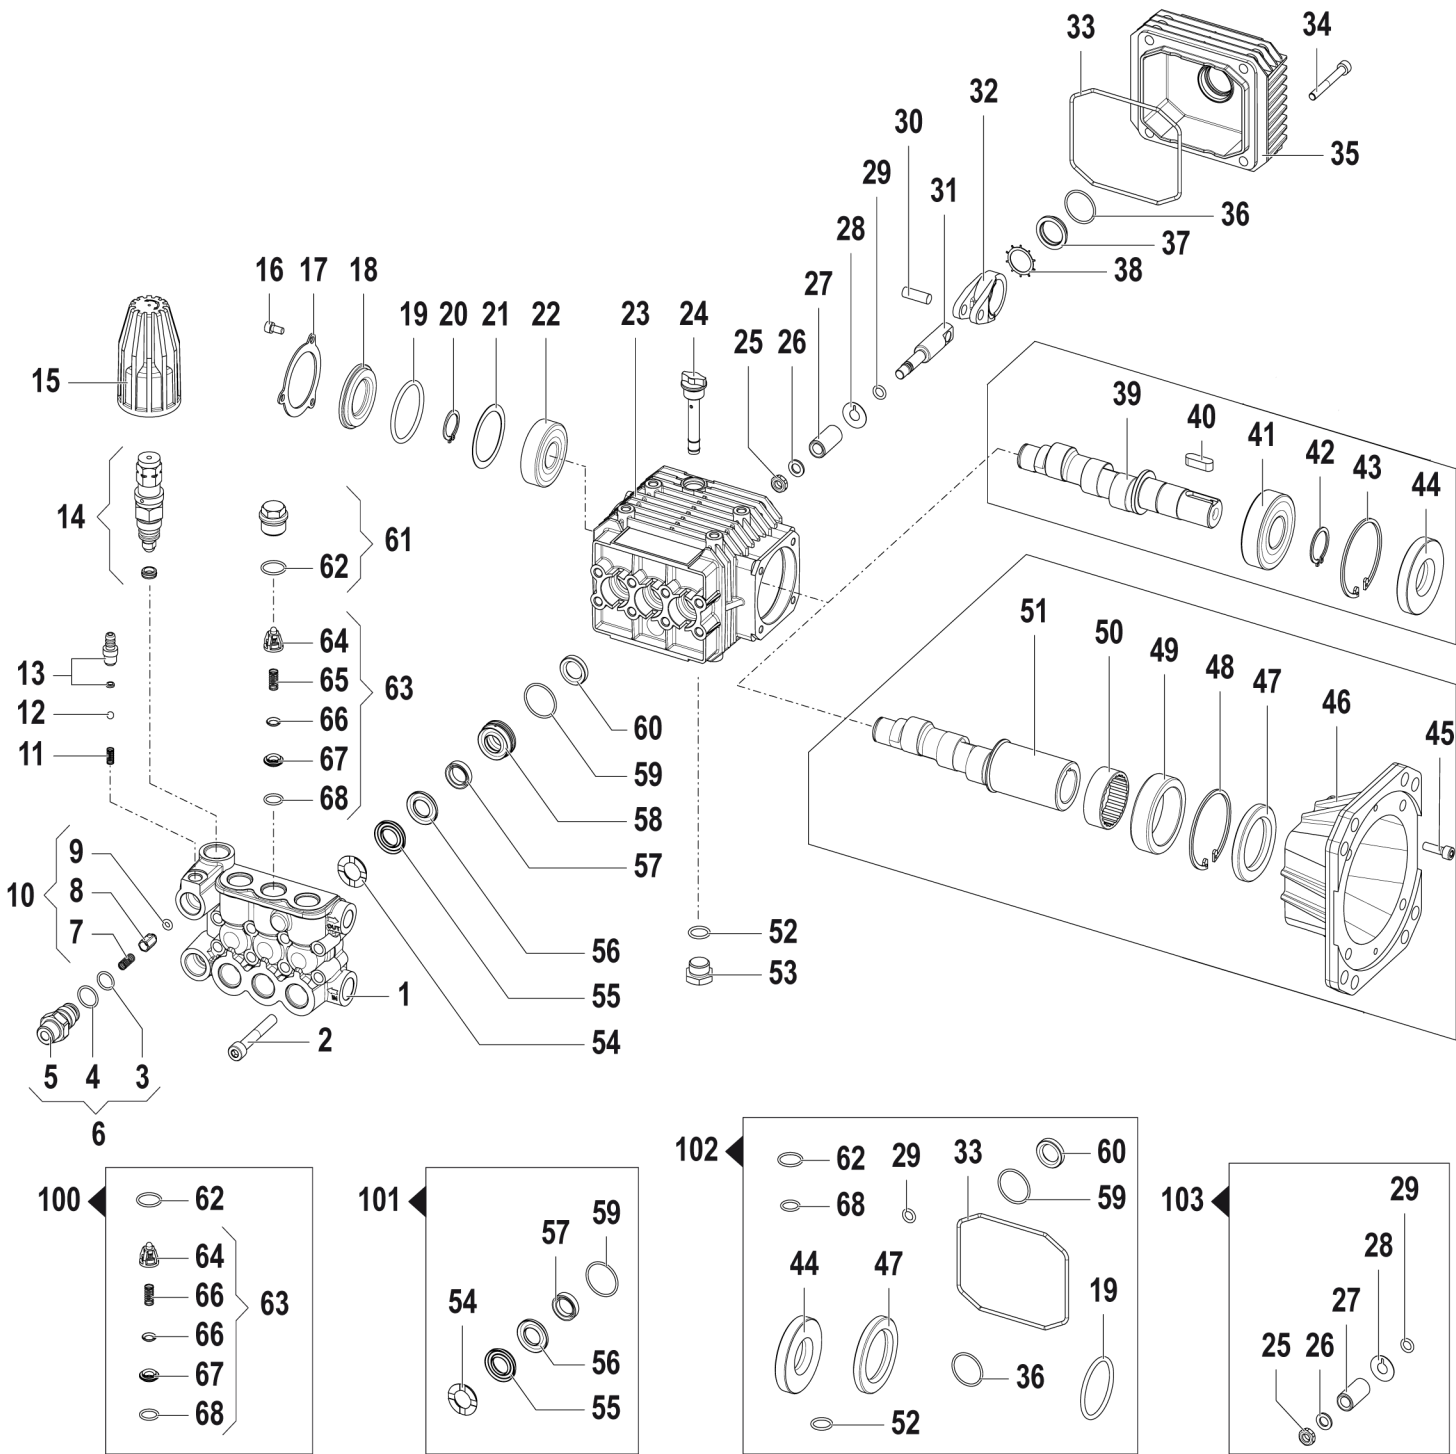

SIZE <b>C</b>	DWG. NO. <b>60205-S</b>	REV <b>A</b>
ENC: DC12-0166	SCALE: 1:1	SHEET 2 OF 8

PUMP ASSEMBLY  
PART NO. 7106189

ITEM	PART NO	DESCRIPTION	QTY.
9.1	7104757	PUMP, ZWD-K4042	1
9.2	7102469	PLUG, 3/8" NPT	1
9.3	7101331	THERMAL RELIEF VALVE 1/2 NPT(M)	1
9.4	7100019	COUPLER, 3/8" QC-F x 3/8" NPTF	1
9.5	7100051	INLET FITTING, 1/2" NPTM x 3/4" GHT	1
9.6		BOLT, M8-1.25	4
9.7		WASHER, SPLIT LOCK 5/16	4

GUN, 5000PSI@10GPM  
PART NO. 7100393

LANCE, 48IN 1/4MPT QC(F)  
PART NO. 7100551

HOSE, 3/8IN 4500PSI X 50FT, 3/8QC  
PART NO. 7106249

SOAP HOSE AND FILTER ASSEMBLY  
PART NO. 7103708

SIZE <b>A</b>	DWG. NO. 60205-S	REV. A
SCALE: N/A	ECN# DC12-0166	SHEET 4 OF 8

# PUMP DIAGRAM

ZWD-K3538 & ZWD-K4042

Pumps Covered By This Document	
Part No.	Model
7104757	ZWD-K4042
7104820	ZWD-K4042
7104858	ZWD-K3538

Torque Specifications						
No.	Part No.	Description	lb.ft	lb.in	N.m	Apply To Thread
2	7105403	M8 x 55 Screw	18.4	220	25	-
16	7105412	M5 x 10 Screw	3.0	40	4	-
25	-	Piston Nut	4.4	50	6	Loctite 243
34	7105425	M6 x 50 Screw	6.6	80	9	-
45	7105436	M6 x 20 Screw	6.6	80	9	-
61	7105446	Valve Plug	33.2	400	45	Loctite 243