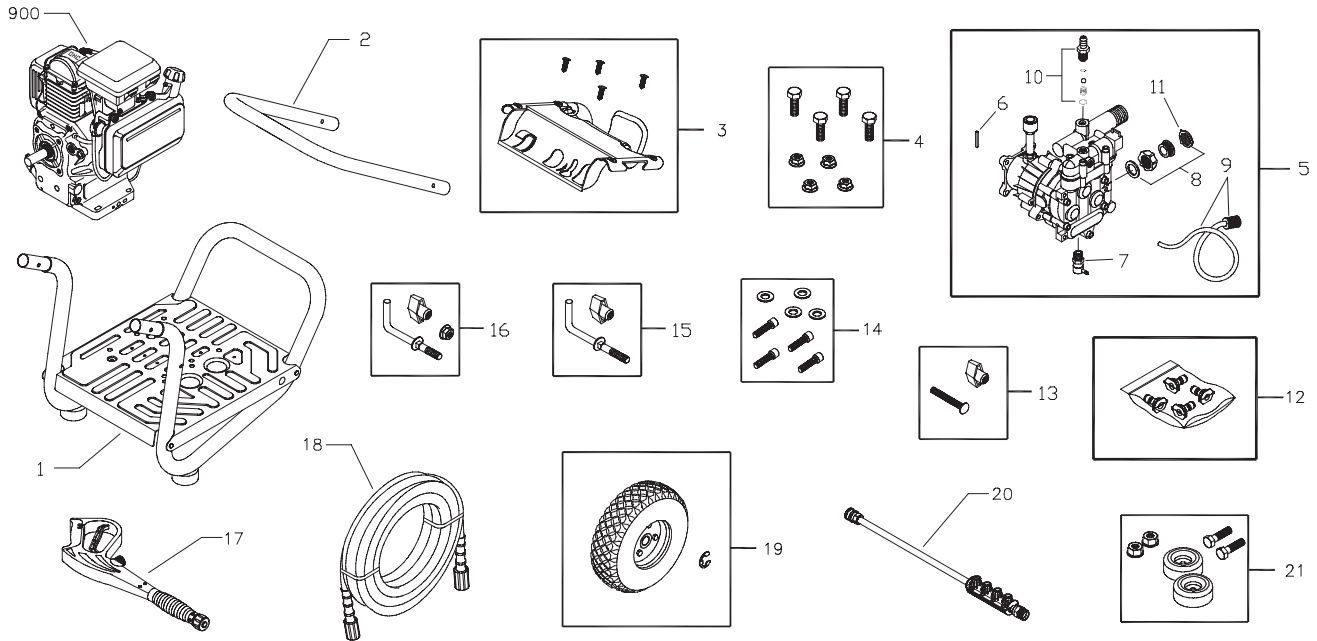

Illustrated Parts List

Pressure Washer / Lavadora de Presión Model / Modelo 020241

Questions? Preguntas? **Helpline - 1-888-611-6708** M-F 8-5 CT

Troy-Bilt® is a registered trademark of MTD and is used under license to Briggs & Stratton Power Products. Troy-Bilt® es una marca registrada de MTD y se usa abajo licencia a Briggs & Stratton Power Products.

BRIGGS & STRATTON POWER PRODUCTS GROUP, LLC
JEFFERSON, WISCONSIN, U.S.A.

Manual No. 196019A Revision F (04/03/2008)

Exploded Views and Parts List

EXPLODED VIEW AND PARTS LIST - MAIN UNIT

Item	Part #	Description	Item	Part #	Description
1	196695GS	BASE, w/Mounts	18	196006GS	HOSE
2	P194567GS	HANDLE	19	194509GS	KIT, Wheel
3	196780GS	ASSY, Billboard w/Decals		191265GS	E-Ring
	195964GS	Clip, Tree	20	192198GS	EXTENSION, QC w/Nozzle Holder
4	192318GS	KIT, Engine Mounting Hardware	21	192310GS	KIT, Vibration Mount
5	198347GS	ASSY, Pump	900	§	ENGINE
6	23139DGS	KEY	Items Not Illustrated:		
7	194298GS	VALVE, Thermal Relief	B3294GS	MANUAL, Engine	
8	190670GS	KIT, Water Inlet	196019GS	MANUAL, Operator's	
9	189971GS	KIT, Chemical Hose	BB3061BGS	OIL BOTTLE	
10	190593GS	KIT, Chemical Injection	191267SGS	AXLE	
11	B2384GS	FILTER	87815GS	GOGGLES	
12	196020GS	KIT, Nozzle	194524GS	DECAL, Honda Choke	
	198841GS	Nozzle, Plastic, Soap	194256GS	KIT, Tag Warning	
	195983NGS	Nozzle, QC, Red	Optional Accessories Not Illustrated		
	195983PGS	Nozzle, QC, Yellow	6048	KIT, O-Ring	
	195983RGS	Nozzle, QC, White	6039	PUMP SAVER	
13	B2203GS	KIT, Handle Hardware	§ - Contact Engine Manufacturer		
14	192131GS	KIT, Pump Mounting Hardware			
15	193819GS	KIT, Hook, Lower Handle			
16	194264GS	KIT, Hook, Upper Handle			
17	199117GS	GUN			