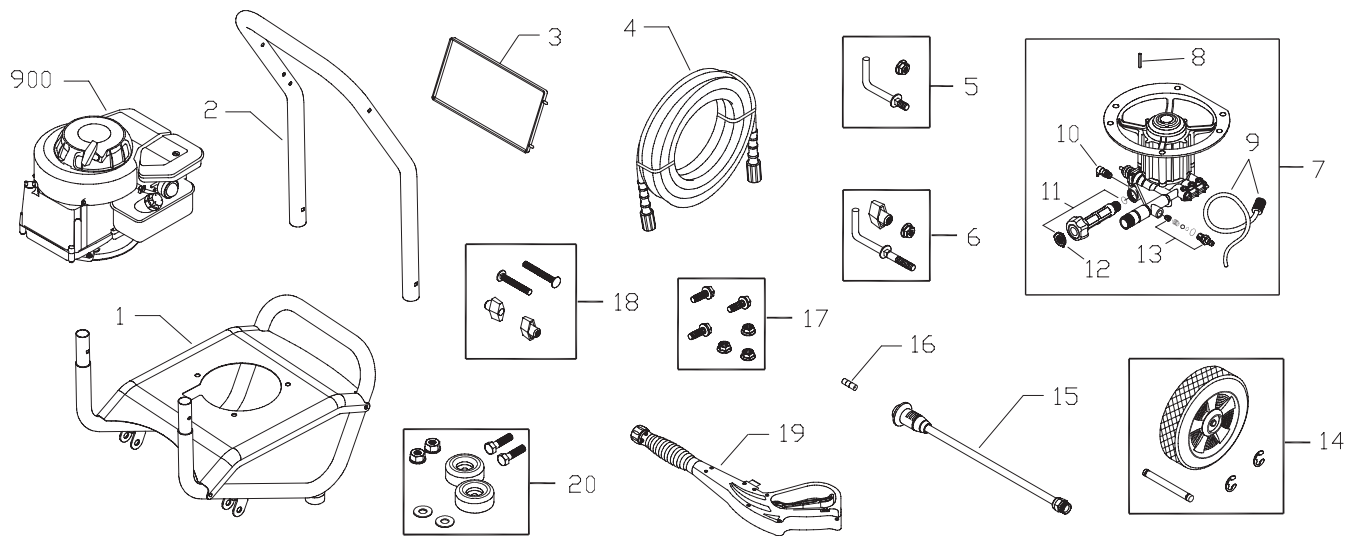

Illustrated Parts List

**Pressure Washer / Lavadora de Presión
Model / Modelo 01908-02**

Questions? Preguntas?

Helpline - 1-888-611-6708 M-F 8-5 CT

Troy-Bilt® is a registered trademark of MTD Products Inc and is used under license to Briggs & Stratton Power Products.

Exploded Views and Parts List

Item	Part #	Description
1	192419GS	BASE, w/Mounts
2	B194718GS	HANDLE
3	192238GS	BILLBOARD, w/Decal
4	196006GS	HOSE
5	192309GS	KIT, Hook, Base
6	194264GS	KIT, Hook, Handle
7	200200GS	PUMP, Complete
8	23139GS	Key
9	189971GS	Kit, Chemical Hose
10	194298GS	Valve, Thermal Relief
11	200278GS	Kit, Water Inlet
12	B2384GS	Filter
13	200279GS	Kit, Chemical Injection
14	192311GS	KIT, Wheel
	203873GS	Axle
	192050GS	E-Ring
15	188792HGS	WAND, Adjustable
16	21760GS	ORIFICE
17	192525GS	KIT, Pump Mounting Hardware

Item	Part #	Description
18	B2203GS	KIT, Handle Connector
19	199117	GUN
20	193482GS	KIT, Vibration Mount
900	§	ENGINE

Items Not Illustrated

197178GS	MANUAL, Operator's
MS5573	MANUAL, Engine
BB3061BGS	OIL BOTTLE
192755GS	DECAL, Warning
87815GS	GOGGLES
194256GS	KIT, Tag, Warning, Service