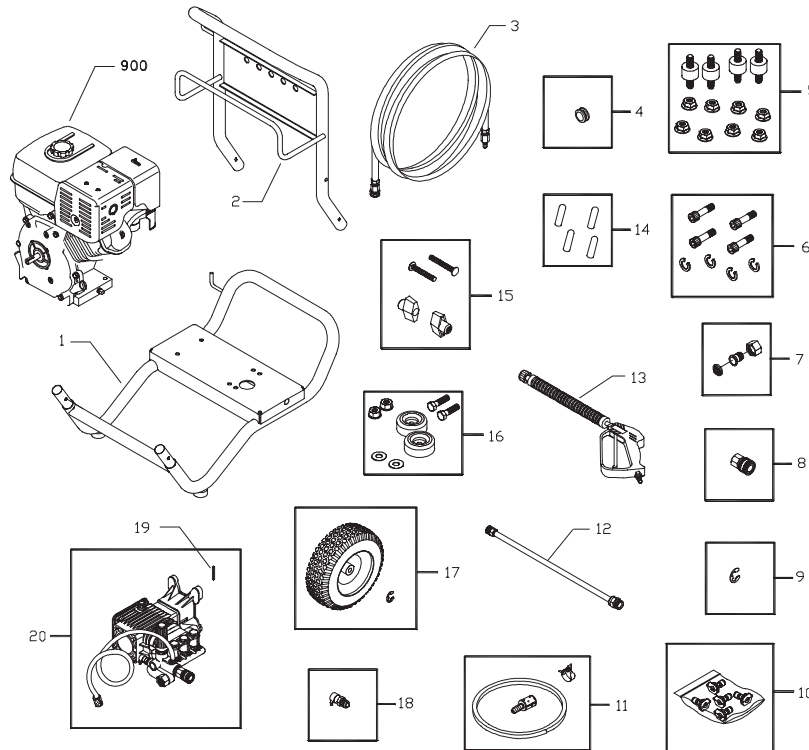

## Illustrated Parts List

**Pressure Washer / Lavadora de Presión  
Model / Modelo 020210**

**Questions? Preguntas?**

**Helpline - 1-888-611-6708 M-F 8-5 CT**

Troy-Bilt® is a registered trademark of MTD and is used under license to Briggs & Stratton Power Products.

## EXPLODED VIEW AND PARTS LIST — MAIN UNIT

Item	Part #	Description	Item	Part #	Description
1	B194424GS	BASE	15	B2203GS	KIT, Handle Fastening
2	B196133GS	HANDLE	16	192310GS	KIT, Vibration Mount
3	B4805GS	HOSE	17	194411GS	KIT, Wheel
4	30809GS	GROMMET	18	194298GS	VALVE, Thermal
5	195294GS	KIT, Engine Mounting Hardware	19	63281GS	KEY
6	192132GS	KIT, Pump Mounting Hardware	20	199311GS	ASSY, Pump (see page 3)
7	199310GS	KIT, Garden Hose Inlet	900	§	ENGINE
8	95458GS	QUICK CONNECT	<b>Items Not Illustrated:</b>		
9	191265GS	E-RING	191267RGS	AXLE	
10	196233GS	KIT, Spray Tips	198666GS	MANUAL, Operator's	
	195983AGS	Nozzle, QC, Red	BB3061BGS	OIL BOTTLE	
	195983BGS	Nozzle, QC, Yellow	196990GS	KIT, Decals, Srv	
	195983CGS	Nozzle, QC, Green	<b>Optional Accessories Not Illustrated</b>		
	195983DGS	Nozzle, QC, White	100031	STABILIZER, Fuel	
	195851ZZGS	Nozzle, QC, Black	100516GS	KIT, O-Ring	
11	192796GS	KIT, Chemical Hose/Filter	100515GS	PUMP SAVER	
12	196315GS	ASSY, Extension, QC	§ - Contact Engine Manufacturer		
13	B1436BGS	GUN			
14	192126GS	VINYL CAP			

# Exploded Views and Parts List

## EXPLODED VIEW AND PARTS LIST — PUMP

Item	Part #	Description
20	198851GS	INJTR, Detergent 3/8NPT
34	198850GS	PLUG
50	198849GS	CAP, Oil Dipstick
66	198297GS	SCREW, M8 x 20
A	198736GS	KIT, UNLOADER
B	198843GS	KIT, VALVES
C	198844GS	KIT, PISTON
D	192914GS	KIT, HOSE TAIL
E	198845GS	KIT, WATER SEALS
F	198848GS	KIT, SUPPORT RING
G	198852GS	KIT, PUMP HEAD HARDWARE
H	198846GS	KIT, OIL SEALS