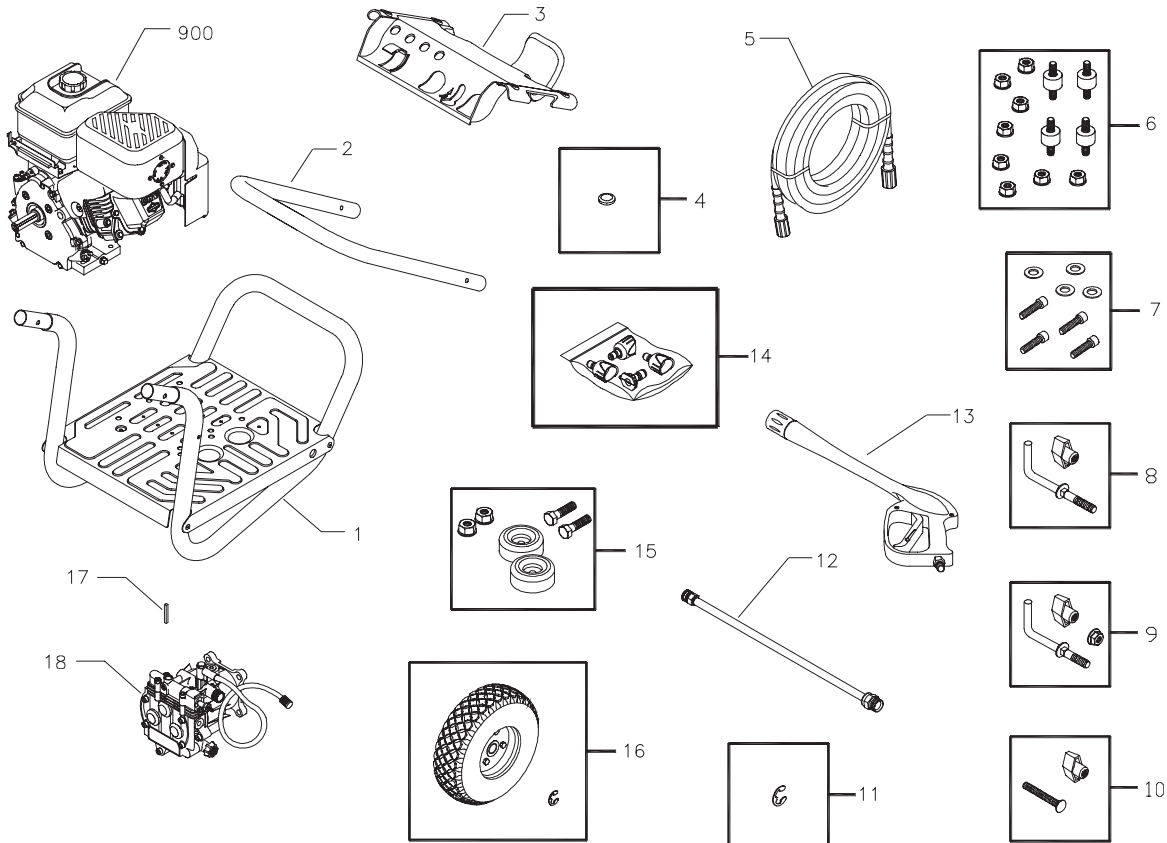

Illustrated Parts List

**Pressure Washer / Lavadora de Presión
Model / Modelo 020242**

Questions? Preguntas? **Helpline - 1-888-611-6708** M-F 8-5 CT

Troy-Bilt® is a registered trademark of MTD and is used under license to Briggs & Stratton Power Products.

Exploded Views and Parts List

EXPLODED VIEW AND PARTS LIST - MAIN UNIT

Item	Part #	Description	Item	Part #	Description
1	196695GS	BASE	15	192310GS	KIT,Vibration Mount
2	P194567GS	HANDLE	16	194509GS	KIT,Wheel
3	196788GS	ASSY, BILLBOARD	17	23139DGS	KEY
	195964GS	Tree Clips	18	198347GS	ASSY, Pump (see page 3)
4	30809GS	GROMMET	900	§	ENGINE
5	194564GS	HOSE			
6	192134GS	KIT, Engine Mounting Hardware			
7	192131GS	KIT, Pump Mounting Hardware			
8	193819GS	KIT, Hook, Lower Handle			
9	194264GS	KIT, Hook, Upper Handle			
10	B2203GS	KIT, Handle Hardware			
11	191265GS	E-RING			
12	195970GS	ASSY, Wand, QC			
13	B3263GS	GUN			
14	196629GS	KIT, Nozzle			
	195851ZZ	NOZZLE, QC, Black			
	195842AA	NOZZLE, QC, ProjPro, Red			
	195842X	NOZZLE, QC, ProjPro, Orange			
	195842R	NOZZLE, QC, ProjPro, Yellow			

Exploded Views and Parts List

EXPLODED VIEW AND PARTS LIST - PUMP

Item	Part #	Description
19	190571GS	CAP, Oil
28	190673GS	MANIFOLD
45	190578GS	PIN
62	190581GS	CAP, 1/8
76	194298GS	THERMAL RELIEF
A	190594GS	KIT, UNLOADER
B	190670GS	KIT, WATER INLET
C	190669GS	KIT, BREATHER TUBE
D	193808GS	KIT, HEAD BRASS
E	193806GS	KIT, CHECK VALVES
F	190592GS	KIT, INLET CHECK
G	190593GS	KIT, CHEMICAL INJECTION

Item	Part #	Description
H	193807GS	KIT, SEAL SET
J	189971GS	KIT, CHEMICAL HOSE
K	193971GS	KIT, PIPE FITTING
L	193972GS	KIT, UNLOADER SEAT

Items Not Illustrated:

190585GS	OIL BOTTLE
B2384GS	FILTER, Inlet
186452GS	FILTER, Inlet, Bag of 10