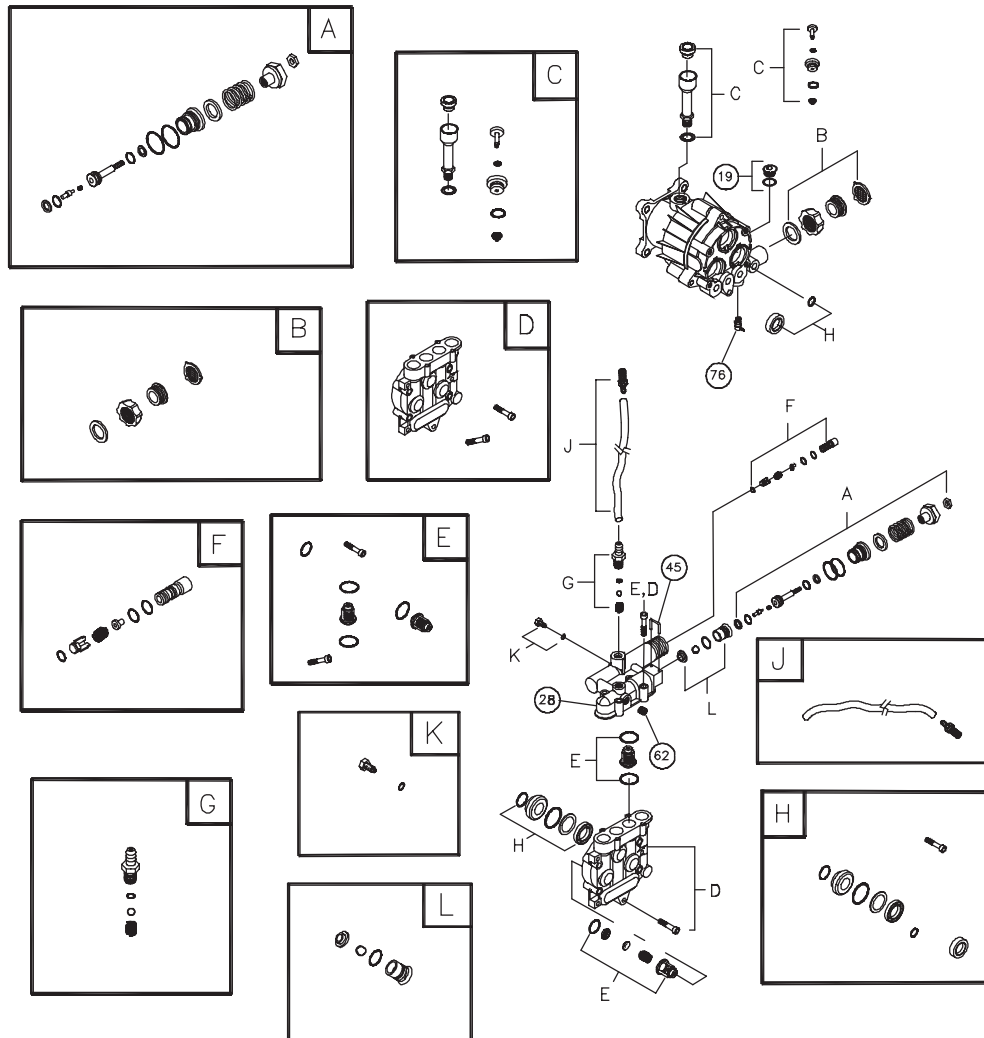

Exploded Views and Parts List

EXPLODED VIEW AND PARTS LIST - MAIN UNIT

Item	Part #	Description	Item	Part #	Description
1	196695GS	BASE	15	192310GS	KIT,Vibration Mount
2	P194567GS	HANDLE	16	194509GS	KIT,Wheel
3	196788GS	ASSY, BILLBOARD	17	23139DGS	KEY
	195964GS	Tree Clips	18	198347GS	ASSY, Pump (see page 3)
4	30809GS	GROMMET	900	§	ENGINE
5	194564GS	HOSE			
6	192134GS	KIT, Engine Mounting Hardware			
7	192131GS	KIT, Pump Mounting Hardware			
8	193819GS	KIT, Hook, Lower Handle			
9	194264GS	KIT, Hook, Upper Handle			
10	B2203GS	KIT, Handle Hardware			
11	191265GS	E-RING			
12	195970GS	ASSY, Wand, QC			
13	B3263GS	GUN			
14	196629GS	KIT, Nozzle			
	195851ZZ	NOZZLE, QC, Black			
	195842AA	NOZZLE, QC, ProjPro, Red			
	195842X	NOZZLE, QC, ProjPro, Orange			
	195842R	NOZZLE, QC, ProjPro, Yellow			

Exploded Views and Parts List

EXPLODED VIEW AND PARTS LIST - PUMP

Item	Part #	Description
19	190571GS	CAP, Oil
28	190673GS	MANIFOLD
45	190578GS	PIN
62	190581GS	CAP, 1/8
76	194298GS	THERMAL RELIEF
A	190594GS	KIT, UNLOADER
B	190670GS	KIT, WATER INLET
C	190669GS	KIT, BREATHER TUBE
D	193808GS	KIT, HEAD BRASS
E	193806GS	KIT, CHECK VALVES
F	190592GS	KIT, INLET CHECK
G	190593GS	KIT, CHEMICAL INJECTION

Item	Part #	Description
H	193807GS	KIT, SEAL SET
J	189971GS	KIT, CHEMICAL HOSE
K	193971GS	KIT, PIPE FITTING
L	193972GS	KIT, UNLOADER SEAT

Items Not Illustrated:

190585GS	OIL BOTTLE
B2384GS	FILTER, Inlet
186452GS	FILTER, Inlet, Bag of 10

NOTE: Item letters A - L are service kits and include all parts shown within the box.