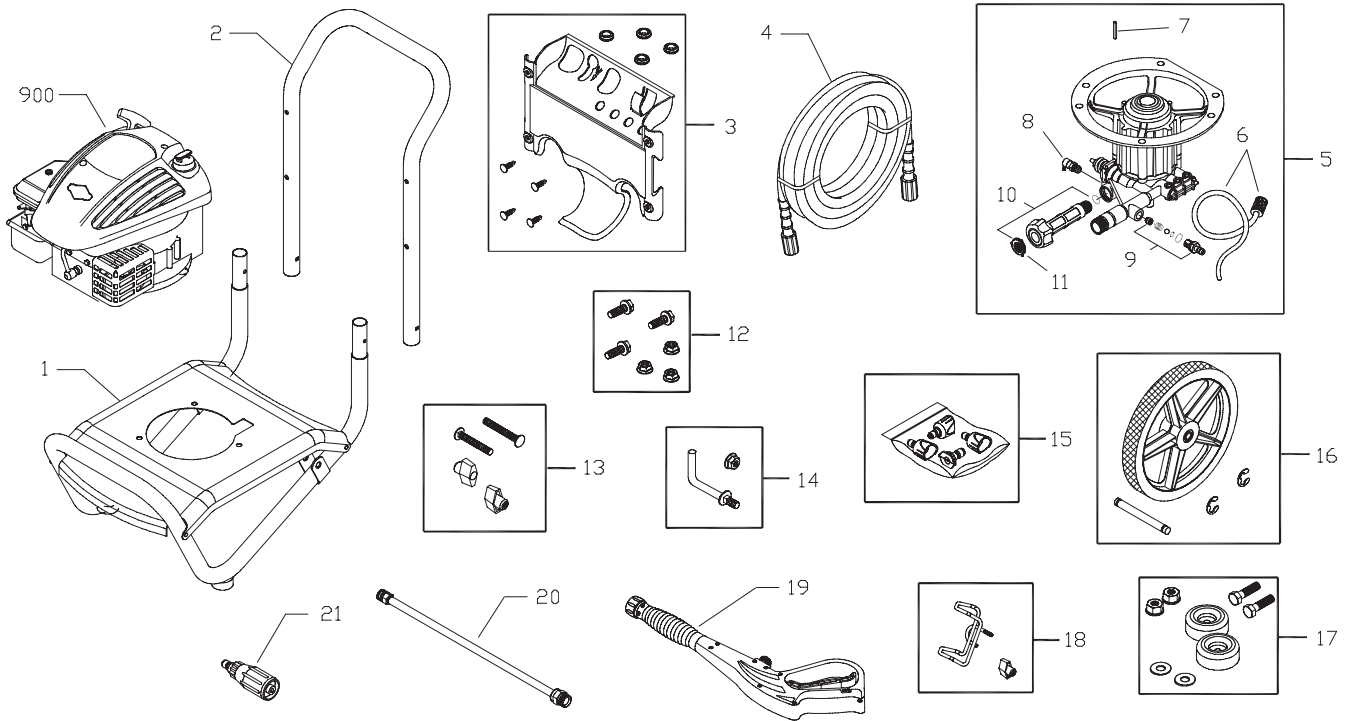

Illustrated Parts List

**Pressure Washer / Lavadora de Presión
Model / Modelo 020245-3**

Questions? Preguntas?

Helpline - 1-888-611-6708 M-F 8-5 CT

Troy-Bilt® is a registered trademark of Troy-Bilt, LLC and is used under license to Briggs & Stratton Power Products.

Item	Part #	Description
1	196471GS	BASE, w/Mounts
2	P195428GS	HANDLE
3	197122GS	KIT, Billboard w/Decals
	195964GS	Clip, Tree
	30809GS	Grommet
4	196006GS	HOSE
5	200200GS	ASSY, Pump
6	189971GS	Kit, Chemical Hose
7	23139GS	Key
8	194298GS	Valve, Thermal Relief
9	200279GS	Kit, Chemical Injection
10	200278GS	Kit, Water Inlet
11	B2384GS	Filter, Inlet
12	192525GS	KIT, Pump Mounting Hardware
13	B2203GS	KIT, Handle Connector
14	192309GS	KIT, Hook, Base
15	195943GS	KIT, Nozzles
	198841GS	Nozzle, Plastic, Soap
	195842AEGS	Nozzle, Project Pro, Red
	201580XGS	Nozzle, Project Pro, Orange
	195842RGS	Nozzle, Project Pro, Yellow
16	196439GS	KIT, Wheel
	195454GS	Axle
	192050GS	E-Ring

Item	Part #	Description
17	192310GS	KIT, Vibration Mount
18	202200GS	KIT, Gun Holder
19	199117GS	GUN
20	200595GS	WAND
21	195854GS	TURBO
900	§	ENGINE

Items Not Illustrated

201619GS	MANUAL, Operator's
MS5573	MANUAL, Engine
194256GS	KIT, Tag/Warning, Service
BB3061BGS	OIL BOTTLE
87815GS	GOGGLES
794693	LABEL, Warning
793973	ASSY, Shroud Label
196219GS	DECAL, Engine Shroud