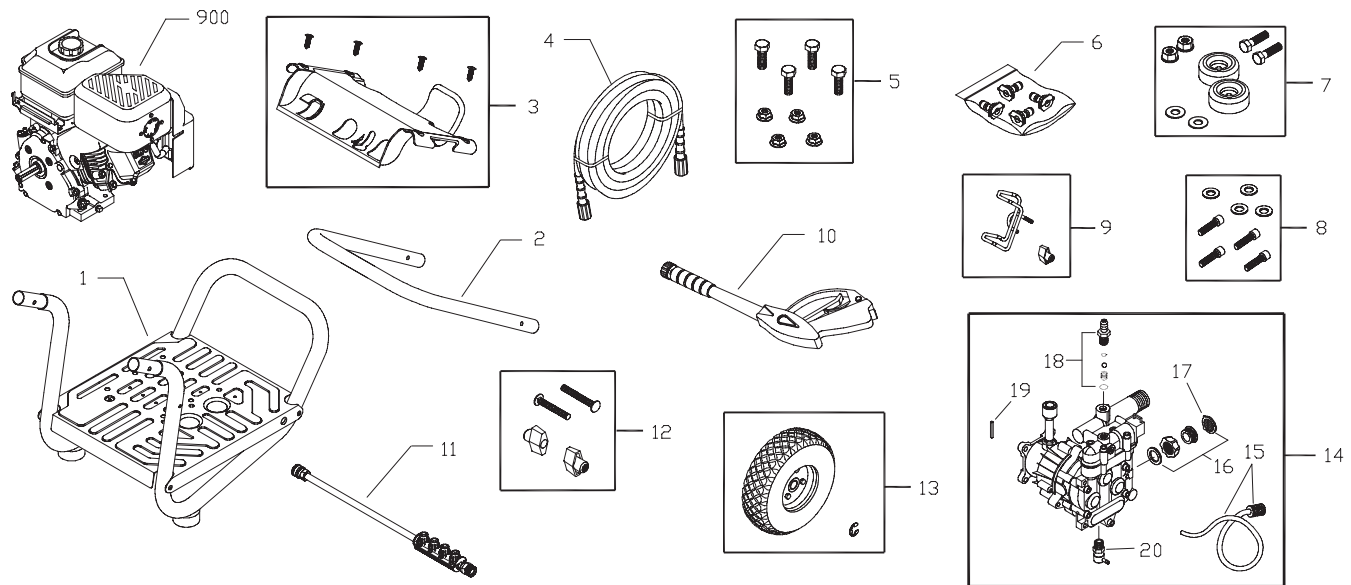

Illustrated Parts List

Pressure Washer / Lavadora de Presión Model / Modelo 020242-4

Questions? Preguntas? **Helpline - 1-888-611-6708** M-F 8-5 CT

Troy-Bilt® is a registered trademark of MTD and is used under license to Briggs & Stratton Power Products. Troy-Bilt® es una marca registrada de MTD y se usa abajo licencia a Briggs & Stratton Power Products.

BRIGGS & STRATTON POWER PRODUCTS GROUP, LLC
JEFFERSON, WISCONSIN, U.S.A.

Manual No. 199038A Revision E (05/19/2008)

Exploded Views and Parts List

EXPLODED VIEW AND PARTS LIST - MAIN UNIT

Item	Part #	Description
1	196695GS	BASE, w/Mounts
2	P194567GS	HANDLE
3	199039GS	KIT, Billboard Assy, w/Decals
	195964GS	Tree Clips
4	196006GS	HOSE
5	192318GS	KIT, Engine Mounting Hardware
6	199098GS	KIT, Nozzles
	195983AAGS	Nozzle, QC Red
	195983XGS	Nozzle, QC Yellow
	195983RGS	Nozzle, QC White
	198841GS	Nozzle, Plastic, Soap
7	192310GS	KIT, Vibration Mount
8	192131GS	KIT, Pump Mounting Hardware
9	202200GS	KIT, Gun Holder
10	196206GS	GUN
11	192198GS	EXTENSION, w/Nozzle Holder
12	B2203GS	KIT, Handle Hardware
13	194509GS	KIT, Wheel
	191265GS	E-Ring
14	198347GS	ASSY, Pump
15	189971GS	KIT, Chemical Hose
16	190670GS	KIT, Water Inlet
17	B2384GS	FILTER

Item	Part #	Description
18	190593GS	KIT, Chemical Injection
19	23139DGS	KEY
20	194298GS	VALVE, Thermal Relief
900	§	ENGINE

Items Not Illustrated:

199038GS	MANUAL, Operator's
MS3431	MANUAL, Engine
191267SGS	AXLE
BB3061BGS	OIL BOTTLE
87815GS	GOGGLES
695755	KNOB, Throttle
192359GS	DECAL, Recoil
192360GS	DECAL, Engine
196360GS	DECAL, Air Cleaner
194256GS	KIT, Tag Warning