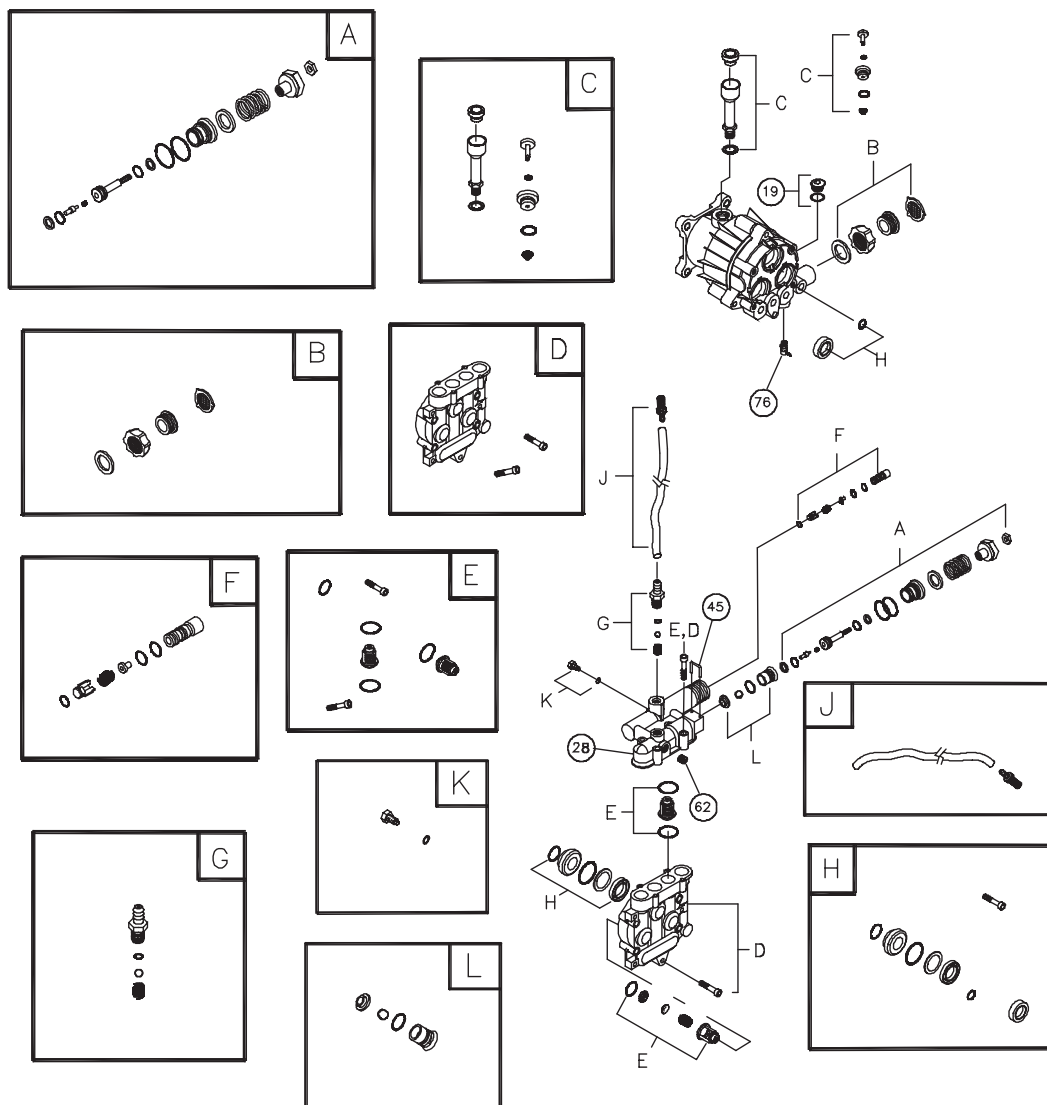

Exploded Views and Parts List

EXPLODED VIEW AND PARTS LIST - MAIN UNIT

Item	Part #	Description	Item	Part #	Description
1	196695GS	BASE	15	192310GS	KIT, Vibration Mount
2	P194567GS	HANDLE	16	194509GS	KIT, Wheel
3	196788GS	ASSY, BILLBOARD	17	23139DGS	KEY
	195964GS	Tree Clips	18	198347GS	ASSEMBLY, Pump (see page 3)
4	30809GS	GROMMET	900	§	ENGINE
5	194564GS	HOSE, 25'	Items Not Illustrated:		
6	192134GS	KIT, Engine Mounting Hardware	MS6737	MANUAL, Engine	
7	192131GS	KIT, Pump Mounting Hardware	196365GS	MANUAL, Owners	
8	193819GS	KIT, Hook, Lower Handle	191267SGS	AXLE	
9	194264GS	KIT, Hook, Upper Handle	194298GS	VALVE, Thermal Relief	
10	B2203GS	KIT, Handle Hardware	BB3061BGS	OIL BOTTLE	
11	191265GS	E-RING	87815GS	GOGGLES	
12	195970GS	ASSY, Wand, QC	194256GS	KIT, Tag Warning	
13	B3263GS	GUN	§ - Contact Engine Manufacturer		
14	196629GS	KIT, Nozzle			
	195851ZZGS	NOZZLE, QC, Black			
	195842AAGS	NOZZLE, QC, Project Pro, Red			
	195842XGS	NOZZLE, QC, Project Pro, Orange			
	195842RGS	NOZZLE, QC, Project Pro, Yellow			

Exploded Views and Parts List

EXPLODED VIEW AND PARTS LIST - PUMP

Item	Part #	Description
19	190571GS	CAP, Oil
28	190673GS	MANIFOLD
45	190578GS	PIN
62	190581GS	CAP, 1/8
76	194298GS	THERMAL RELIEF
A	190594GS	KIT, UNLOADER
B	190670GS	KIT, WATER INLET
C	190669GS	KIT, BREATHER TUBE
D	193808GS	KIT, HEAD BRASS
E	193806GS	KIT, CHECK VALVES
F	190592GS	KIT, INLET CHECK
G	190593GS	KIT, CHEMICAL INJECTION

Item	Part #	Description
H	193807GS	KIT, SEAL SET
J	189971GS	KIT, CHEMICAL HOSE
K	193971GS	KIT, PIPE FITTING
L	193972GS	KIT, UNLOADER SEAT

Items Not Illustrated

190585GS	OIL BOTTLE
B2384GS	FILTER, Inlet

NOTE: Item letters A - L are service kits and include all parts shown within the box.