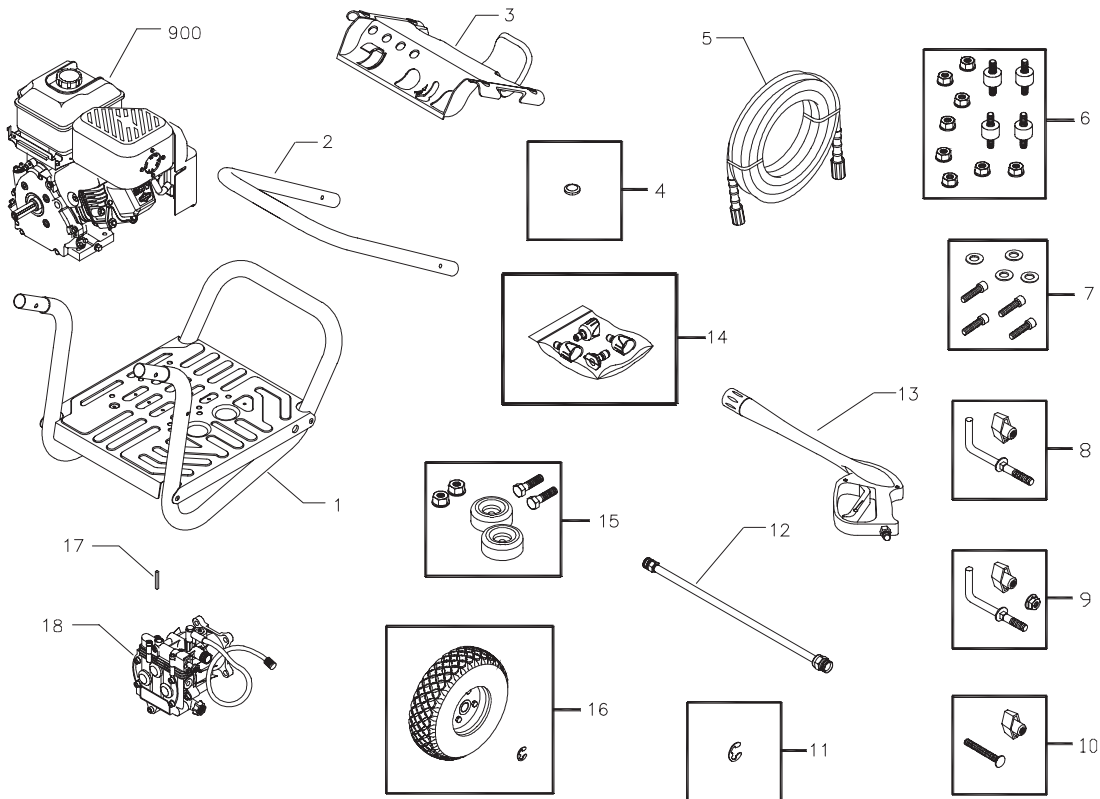

Illustrated Parts List

Pressure Washer / Lavadora de Presión
Model / Modelo 020242-2

Questions? Preguntas? **Helpline - 1-888-611-6708** M-F 8-5 CT

Troy-Bilt® is a registered trademark of Troy-Bilt, LLC and is used under license to Briggs & Stratton Power Products.

Exploded Views and Parts List

EXPLODED VIEW AND PARTS LIST - MAIN UNIT

Item	Part #	Description	Item	Part #	Description
1	196695GS	BASE	15	192310GS	KIT, Vibration Mount
2	P194567GS	HANDLE	16	194509GS	KIT, Wheel
3	196788GS	ASSY, BILLBOARD	17	23139DGS	KEY
	195964GS	Tree Clips	18	198347GS	ASSEMBLY, Pump (see page 3)
4	30809GS	GROMMET	900	§	ENGINE
5	194564GS	HOSE, 25'	Items Not Illustrated:		
6	192134GS	KIT, Engine Mounting Hardware	MS6737	MANUAL, Engine	
7	192131GS	KIT, Pump Mounting Hardware	196365GS	MANUAL, Owners	
8	193819GS	KIT, Hook, Lower Handle	191267SGS	AXLE	
9	194264GS	KIT, Hook, Upper Handle	194298GS	VALVE, Thermal Relief	
10	B2203GS	KIT, Handle Hardware	BB3061BGS	OIL BOTTLE	
11	191265GS	E-RING	87815GS	GOGGLES	
12	195970GS	ASSY, Wand, QC	194256GS	KIT, Tag Warning	
13	B3263GS	GUN	§ - Contact Engine Manufacturer		
14	196629GS	KIT, Nozzle			
	195851ZZGS	NOZZLE, QC, Black			
	195842AAGS	NOZZLE, QC, Project Pro, Red			
	195842XGS	NOZZLE, QC, Project Pro, Orange			
	195842RGS	NOZZLE, QC, Project Pro, Yellow			

Exploded Views and Parts List

EXPLODED VIEW AND PARTS LIST - PUMP

Item	Part #	Description
19	190571GS	CAP, Oil
28	190673GS	MANIFOLD
45	190578GS	PIN
62	190581GS	CAP, 1/8
76	194298GS	THERMAL RELIEF
A	190594GS	KIT, UNLOADER
B	190670GS	KIT, WATER INLET
C	190669GS	KIT, BREATHER TUBE
D	193808GS	KIT, HEAD BRASS
E	193806GS	KIT, CHECK VALVES
F	190592GS	KIT, INLET CHECK
G	190593GS	KIT, CHEMICAL INJECTION

Item	Part #	Description
H	193807GS	KIT, SEAL SET
J	189971GS	KIT, CHEMICAL HOSE
K	193971GS	KIT, PIPE FITTING
L	193972GS	KIT, UNLOADER SEAT

Items Not Illustrated

190585GS	OIL BOTTLE
B2384GS	FILTER, Inlet

NOTE: Item letters A - L are service kits and include all parts shown within the box.