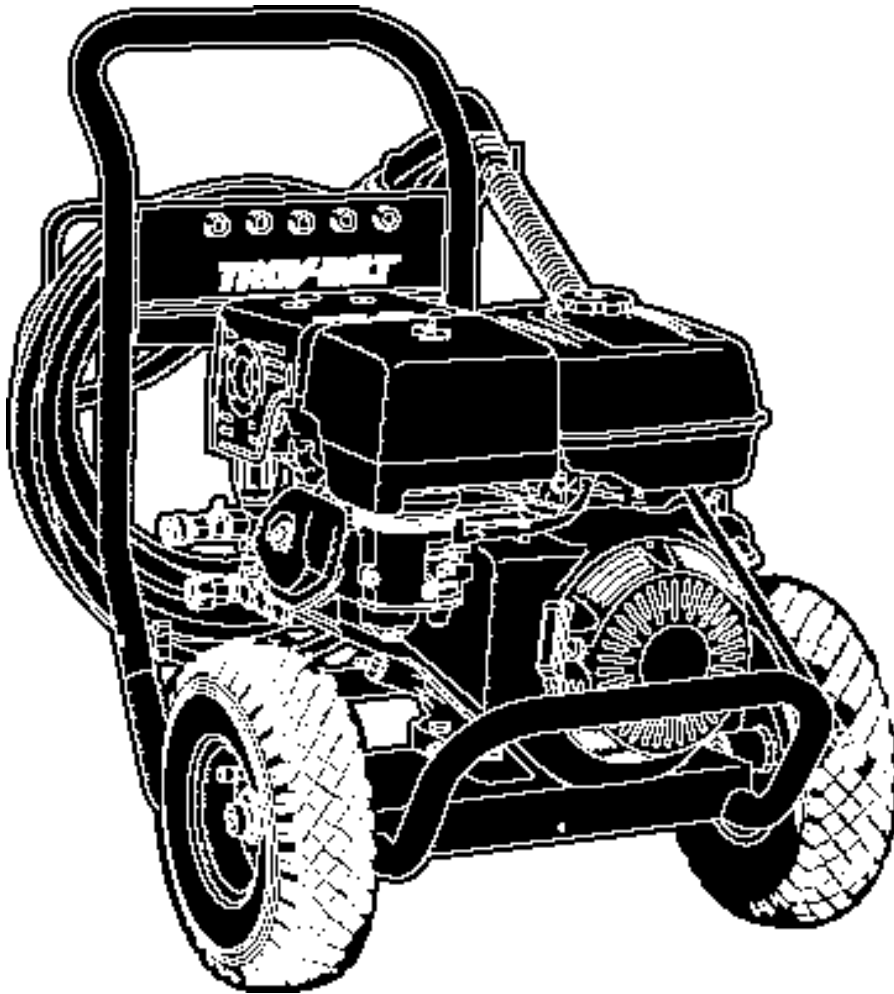

Illustrated Parts List

**Pressure Washer / Lavadora de Presión
Model / Modelo 020287**

Questions? Preguntas?

Helpline - 1-888-611-6708 M-F 8-5 CT

Troy-Bilt® is a registered trademark of MTD and is used under license to Briggs & Stratton Power Products.

EXPLODED VIEW AND PARTS LIST — MAIN UNIT

Item	Part #	Description
1	B194424GS	BASE, w/Mounts
2	B196133GS	HANDLE
3	B4805GS	HOSE
4	195294GS	KIT, Engine Mounting Hardware
5	192132GS	KIT, Pump Mounting Hardware
6	194411GS	KIT, Wheel
	191265GS	E-Ring
7	193814GS	EXTENSION
8	196233GS	KIT, Spray Tips
	195983AGS	Nozzle, QC, Red
	195983BGS	Nozzle, QC, Yellow
	195983CGS	Nozzle, QC, Green
	195983DGS	Nozzle, QC, White
	195851ZZGS	Nozzle, QC, Black
9	B2203GS	KIT, Handle Fastening
10	199311GS	PUMP, Complete
11	63281GS	Key
12	95458GS	Quick Connect
13	199310GS	Kit, Connector Garden Hose