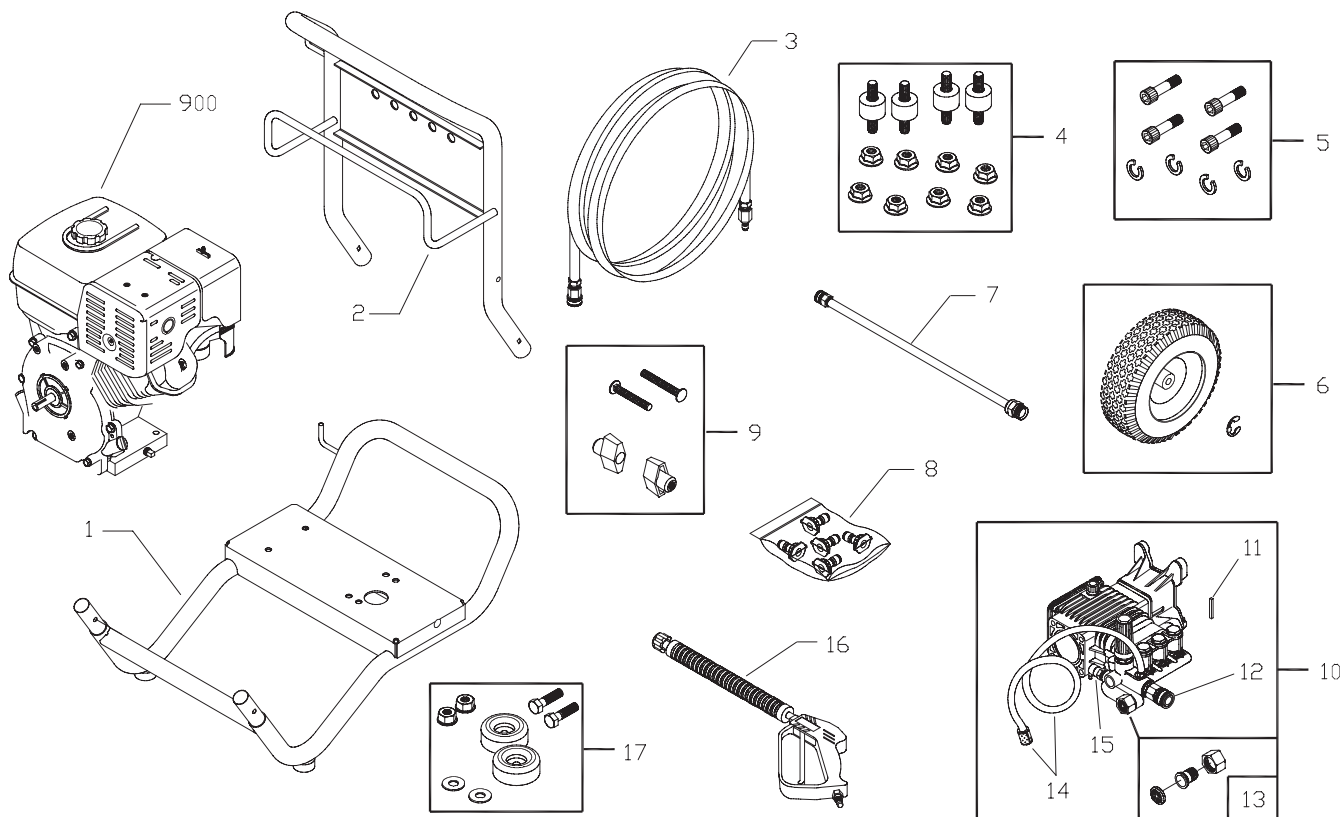

Illustrated Parts List

**Pressure Washer / Lavadora de Presión
Model / Modelo 020287**

Questions? Preguntas?

Helpline - 1-888-611-6708 M-F 8-5 CT

Troy-Bilt® is a registered trademark of MTD and is used under license to Briggs & Stratton Power Products.

EXPLODED VIEW AND PARTS LIST — MAIN UNIT

Item	Part #	Description
1	B194424GS	BASE, w/Mounts
2	B196133GS	HANDLE
3	B4805GS	HOSE
4	195294GS	KIT, Engine Mounting Hardware
5	192132GS	KIT, Pump Mounting Hardware
6	194411GS	KIT, Wheel
	191265GS	E-Ring
7	193814GS	EXTENSION
8	196233GS	KIT, Spray Tips
	195983AGS	Nozzle, QC, Red
	195983BGS	Nozzle, QC, Yellow
	195983CGS	Nozzle, QC, Green
	195983DGS	Nozzle, QC, White
	195851ZZGS	Nozzle, QC, Black
9	B2203GS	KIT, Handle Fastening
10	199311GS	PUMP, Complete
11	63281GS	Key
12	95458GS	Quick Connect
13	199310GS	Kit, Connector Garden Hose

Item	Part #	Description
14	189971GS	Kit, Chemical Hose
15	194298GS	Valve, Thermal
16	B1436BGS	GUN
17	192310GS	KIT, Vibration Mount
900	§	ENGINE

Items Not Illustrated:

200110GS	MANUAL, Operator's
191267RGS	AXLE
192126GS	KIT, Vinyl Cap
30809GS	GROMMET
BB3061BGS	OIL BOTTLE
200173GS	KIT, Decals, Service

EXPLODED VIEW AND PARTS LIST — PUMP

Item	Part #	Description
20	198851GS	INJECTOR, Detergent 3/8NPT
34	198850GS	PLUG
50	198849GS	CAP, Oil Dipsticks
66	198297GS	SCREW, M8 x 20
A	198736GS	KIT, UNLOADER
B	198843GS	KIT, VALVES
C	198844GS	KIT, PISTON
D	192914GS	KIT, HOSE TAIL
E	198845GS	KIT, WATER SEALS
F	198848GS	KIT, SUPPORT RING
G	198852GS	KIT, PUMP HEAD HARDWARE
H	198846GS	KIT, OIL SEALS
J	198847GS	KIT, O-RINGS
K	202902GS	KIT, SEAT