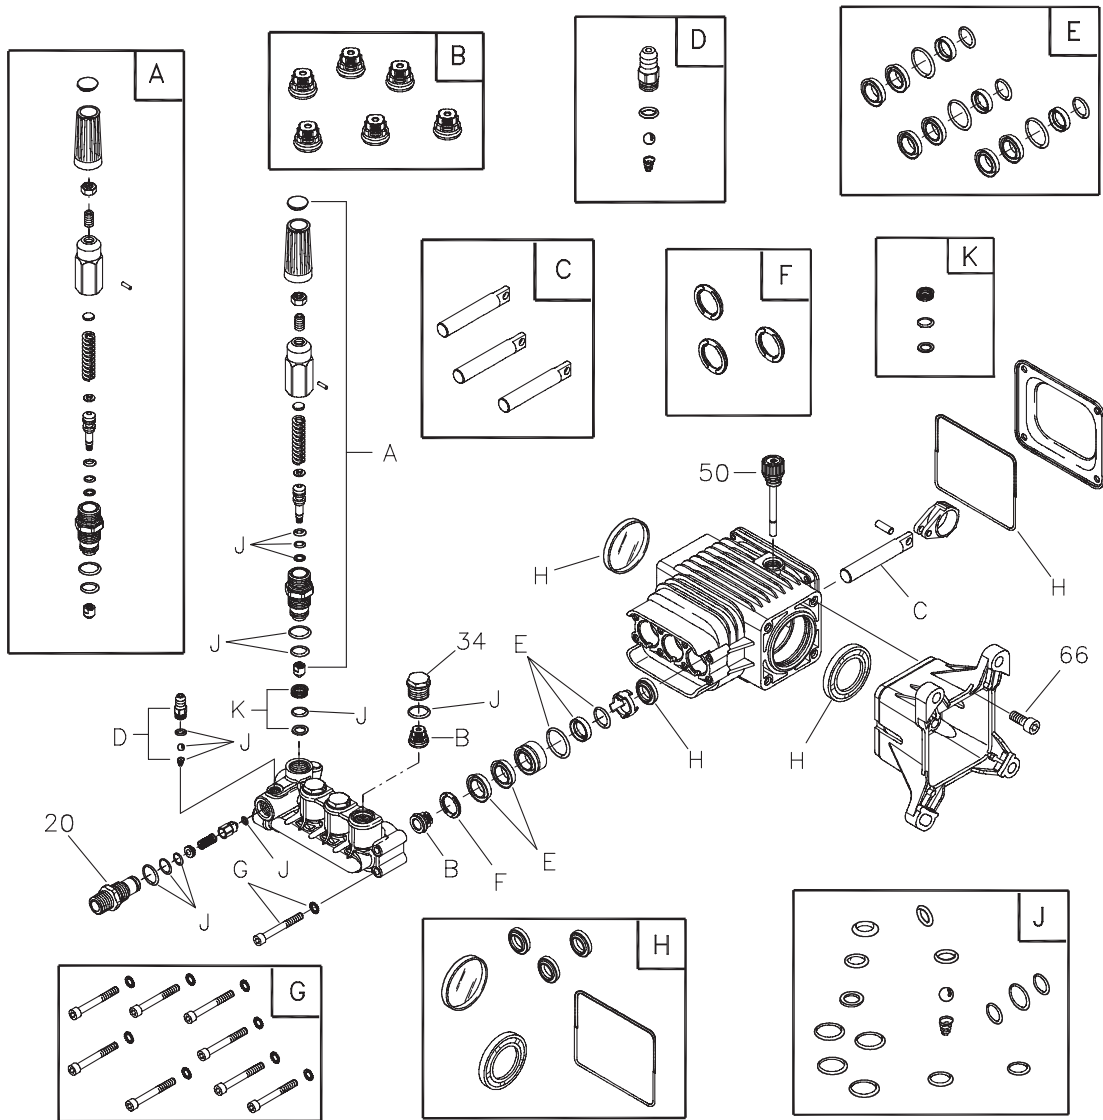

EXPLODED VIEW AND PARTS LIST — MAIN UNIT

Item	Part #	Description
1	B194424GS	BASE, w/Mounts
2	B196133GS	HANDLE
3	B4805GS	HOSE
4	195294GS	KIT, Engine Mounting Hardware
5	192132GS	KIT, Pump Mounting Hardware
6	194411GS	KIT, Wheel
	191265GS	E-Ring
7	193814GS	EXTENSION
8	196233GS	KIT, Spray Tips
	195983AGS	Nozzle, QC, Red
	195983BGS	Nozzle, QC, Yellow
	195983CGS	Nozzle, QC, Green
	195983DGS	Nozzle, QC, White
	195851ZZGS	Nozzle, QC, Black
9	B2203GS	KIT, Handle Fastening
10	199311GS	PUMP, Complete
11	63281GS	Key
12	95458GS	Quick Connect
13	199310GS	Kit, Connector Garden Hose

Item	Part #	Description
14	189971GS	Kit, Chemical Hose
15	194298GS	Valve, Thermal
16	B1436BGS	GUN
17	192310GS	KIT, Vibration Mount
900	§	ENGINE

Items Not Illustrated:

200110GS	MANUAL, Operator's
191267RGS	AXLE
192126GS	KIT, Vinyl Cap
30809GS	GROMMET
BB3061BGS	OIL BOTTLE
200173GS	KIT, Decals, Service

EXPLODED VIEW AND PARTS LIST — PUMP

Item	Part #	Description
20	198851GS	INJECTOR, Detergent 3/8NPT
34	198850GS	PLUG
50	198849GS	CAP, Oil Dipsticks
66	198297GS	SCREW, M8 x 20
A	198736GS	KIT, UNLOADER
B	198843GS	KIT, VALVES
C	198844GS	KIT, PISTON
D	192914GS	KIT, HOSE TAIL
E	198845GS	KIT, WATER SEALS
F	198848GS	KIT, SUPPORT RING
G	198852GS	KIT, PUMP HEAD HARDWARE
H	198846GS	KIT, OIL SEALS
J	198847GS	KIT, O-RINGS
K	202902GS	KIT, SEAT