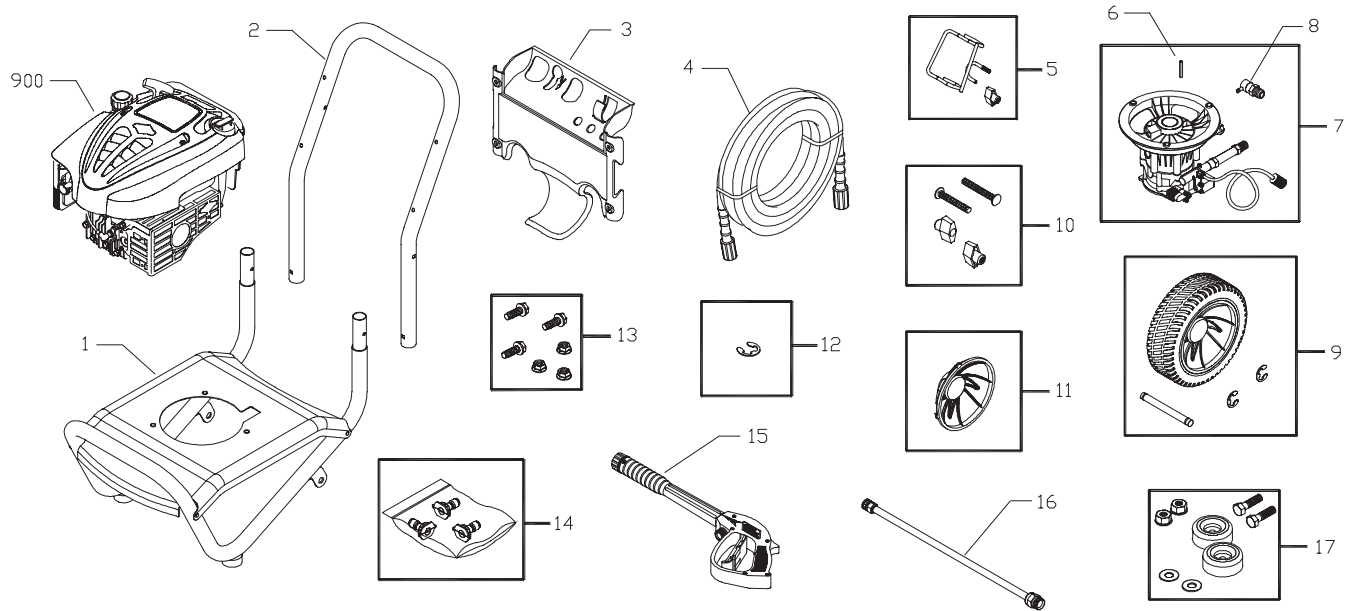

## Illustrated Parts List

Pressure Washer / Lavadora de Presión  
Model / Modelo 020293

**Questions? Preguntas?**  
**Helpline - 1-888-611-6708 M-F 8-5 CT**

Troy-Bilt® is a registered trademark of MTD Products Inc and is used under license to Briggs & Stratton Power Products.  
Troy-Bilt® es una marca registrada de MTD y se usa abajo licencia a Briggs & Stratton Power Products

## EXPLODED VIEW AND PARTS LIST — MAIN UNIT

Item	Part #	Description
1	201560GS	ASSY, Base
2	P199110GS	HANDLE
3	201371GS	KIT, Billboard with Clips
	195964GS	Clips, Tree
4	196006GS	HOSE, 25'
5	201661GS	KIT, Gun Holder
6	23139GS	KEY
7	199735GS	ASSY, Pump
8	194298GS	VALVE, Thermal Relief
9	201394GS	KIT, Wheel
10	B2203GS	KIT, Handle Connector
11	200519GS	CAP, Hub
12	192050GS	KIT, E-Ring 1/2"
13	192645GS	KIT, Pump Mounting Hardware
14	201324GS	KIT, Nozzles
	198841GS	Nozzle, Soap
	195983AEGS	Nozzle, QC, Red
	195983QGS	Nozzle, QC, Grn
15	193482GS	GUN

## EXPLODED VIEW AND PARTS LIST — PUMP

Item	Part #	Description
19	190571GS	CAP, Oil
28	190627GS	MANIFOLD
45	190578GS	PIN
62	190581GS	CAP, 1/8
76	194298GS	THERMAL RELIEF
A	190594GS	KIT, UNLOADER STEM
B	190632GS	KIT, WATER INLET, ALUM
C	190634GS	KIT, OUTLET, ALUM
D	193808GS	KIT, HEAD BRASS
E	193806GS	KIT, CHECK VALVES

Item	Part #	Description
F	190592GS	KIT, INLET CHECK
G	190593GS	KIT, CHEMICAL INJECTION
H	193807GS	KIT, SEAL SET
J	189971GS	KIT, CHEMICAL HOSE
K	193971GS	KIT, PIPE FITTING
L	193972GS	KIT, UNLOADER SEAT