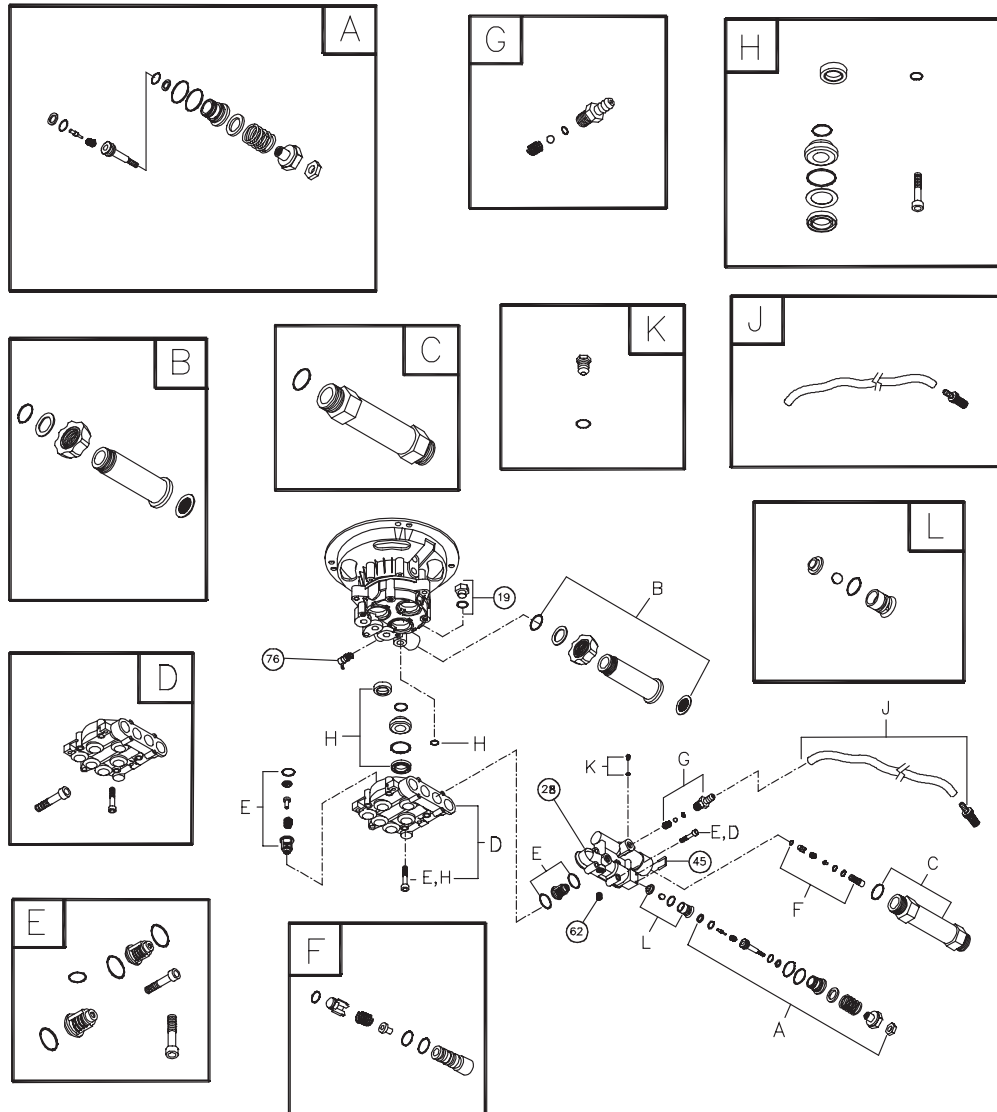

## EXPLODED VIEW AND PARTS LIST — MAIN UNIT

Item	Part #	Description
1	201560GS	ASSY, Base
2	P199110GS	HANDLE
3	201371GS	KIT, Billboard with Clips
	195964GS	Clips, Tree
4	196006GS	HOSE, 25'
5	201661GS	KIT, Gun Holder
6	23139GS	KEY
7	199735GS	ASSY, Pump
8	194298GS	VALVE, Thermal Relief
9	201394GS	KIT, Wheel
10	B2203GS	KIT, Handle Connector
11	200519GS	CAP, Hub
12	192050GS	KIT, E-Ring 1/2"
13	192645GS	KIT, Pump Mounting Hardware
14	201324GS	KIT, Nozzles
	198841GS	Nozzle, Soap
	195983AEGS	Nozzle, QC, Red
	195983QGS	Nozzle, QC, Grn
15	193482GS	GUN

### Parts Not Illustrated

201334GS	MANUAL, Operator's
194256GS	KIT, Tag/Waring
201313GS	AXLE, 1/2
BB3061BGS	OIL BOTTLE
30809GS	GROMMET
87815GS	GOGGLES

## EXPLODED VIEW AND PARTS LIST — PUMP

Item	Part #	Description
19	190571GS	CAP, Oil
28	190627GS	MANIFOLD
45	190578GS	PIN
62	190581GS	CAP, 1/8
76	194298GS	THERMAL RELIEF
A	190594GS	KIT, UNLOADER STEM
B	190632GS	KIT, WATER INLET, ALUM
C	190634GS	KIT, OUTLET, ALUM
D	193808GS	KIT, HEAD BRASS
E	193806GS	KIT, CHECK VALVES

Item	Part #	Description
F	190592GS	KIT, INLET CHECK
G	190593GS	KIT, CHEMICAL INJECTION
H	193807GS	KIT, SEAL SET
J	189971GS	KIT, CHEMICAL HOSE
K	193971GS	KIT, PIPE FITTING
L	193972GS	KIT, UNLOADER SEAT