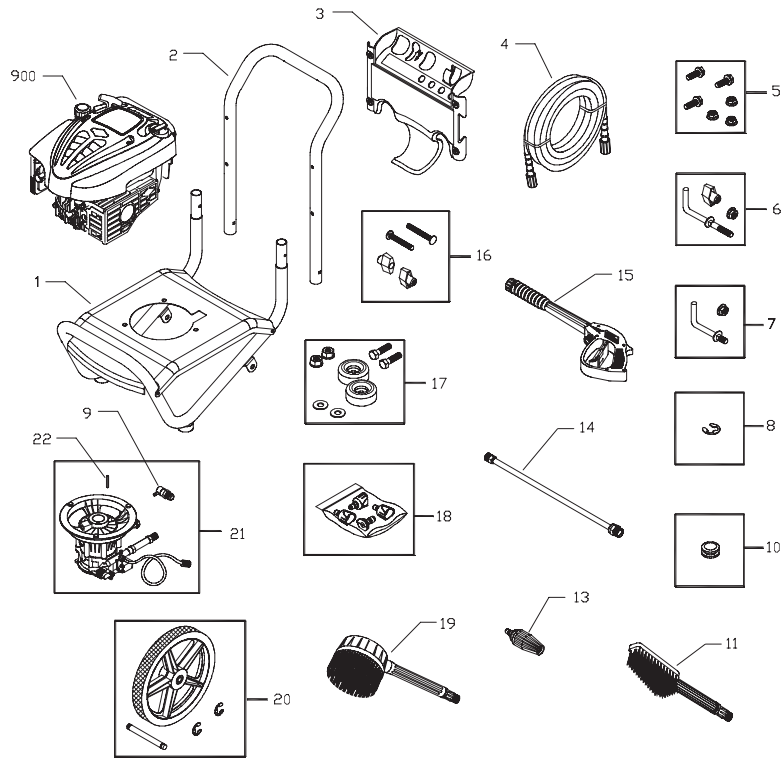

Exploded Views and Parts List

EXPLODED VIEW AND PARTS LIST - MAIN UNIT

Item	Part #	Description	Item	Part #	Description
1	196471GS	ASSY, Base	19	196535GS	BRUSH Rotary
2	P195428GS	HANDLE	20	196439GS	KIT, Wheel
3	196010GS	ASSY, Billboard	21	198421GS	ASSY, Pump (see page 3)
	195964GS	CLIP, Tree	22	23139GS	KEY
4	196006GS	HOSE	900	§	ENGINE
5	192645GS	KIT, Pump Mounting Hardware	Items Not Illustrated:		
6	192128GS	KIT, Hook, Handle	196015GS	MANUAL, Operator's	
7	192309GS	KIT, Hook Base	MS6847	MANUAL, Engine	
8	192050GS	E-RING	BB3061BGS	OIL BOTTLE	
9	194298GS	VALVE, Thermal Relief	87815GS	GOGGLES	
10	30809GS	GROMMET	194256GS	KIT, Tag Warning	
11	196534GS	BRUSH, Utility	Optional Accessories:		
13	194236C	NOZZLE, Turbo	100031	STABILIZER, Fuel	
14	190779GS	ASSY, Extension	100516GS	KIT, O-Ring	
15	193482GS	GUN	6039	PUMP SAVER	
16	B2203GS	KIT, Handle Connector	§ - Contact Engine Manufacturer		
17	192310GS	KIT, Vibration Mount			
18	195943GS	KIT, Nozzles			
	195851ZZGS	Nozzle, QC Black			
	195842AEGS	Nozzle, ProjPro, Red			
	195842XGS	Nozzle, ProjPro, Orange			
	195842RGS	Nozzle, ProjPro, Yellow			

Exploded Views and Parts List

EXPLODED VIEW AND PARTS LIST - PUMP

Item	Part #	Description
19	190571GS	CAP, Oil
28	190627GS	MANIFOLD
45	190578GS	PIN
62	190581GS	CAP, 1/8
76	194298GS	THERMAL RELIEF
A	190594GS	KIT, UNLOADER STEM
B	190632GS	KIT, WATER INLET, ALUM
C	190634GS	KIT, OUTLET, ALUM
D	193808GS	KIT, HEAD BRASS
E	193806GS	KIT, CHECK VALVES
F	190592GS	KIT, INLET CHECK
G	190593GS	KIT, CHEMICAL INJECTION

Item	Part #	Description
H	193807GS	KIT, SEAL SET
J	189971GS	KIT, CHEMICAL HOSE
K	193971GS	KIT, PIPE FITTING
L	193972GS	KIT, UNLOADER SEAT

Items Not Illustrated:

190586GS	OIL BOTTLE
B2384GS	FILTER, Inlet
186452GS	FILTER, Inlet, Bag of 10