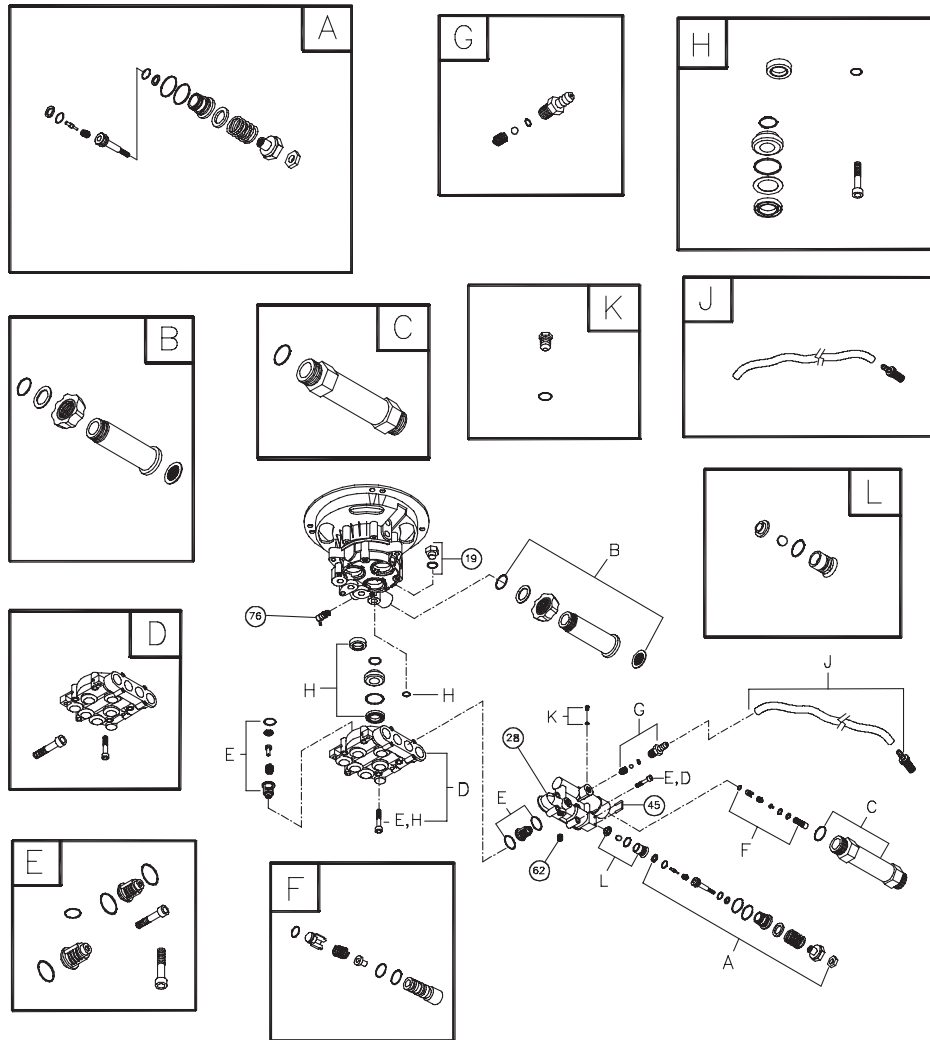

Exploded Views and Parts List

EXPLODED VIEW AND PARTS LIST - MAIN UNIT

Item	Part #	Description	Item	Part #	Description
1	196471GS	ASSY, Base	19	196535GS	BRUSH Rotary
2	P195428GS	HANDLE	20	196439GS	KIT, Wheel
3	196010GS	ASSY, Billboard	21	198421GS	ASSY, Pump (see page 3)
	195964GS	CLIP, Tree	22	23139GS	KEY
4	196006GS	HOSE	900	§	ENGINE
5	192645GS	KIT, Pump Mounting Hardware	Items Not Illustrated:		
6	192128GS	KIT, Hook, Handle	196015GS	MANUAL, Operator's	
7	192309GS	KIT, Hook Base	MS6847	MANUAL, Engine	
8	192050GS	E-RING	BB3061BGS	OIL BOTTLE	
9	194298GS	VALVE, Thermal Relief	87815GS	GOGGLES	
10	30809GS	GROMMET	194256GS	KIT, Tag Warning	
11	196534GS	BRUSH, Utility	Optional Accessories:		
13	194236C	NOZZLE, Turbo	100031	STABILIZER, Fuel	
14	190779GS	ASSY, Extension	100516GS	KIT, O-Ring	
15	193482GS	GUN	6039	PUMP SAVER	
16	B2203GS	KIT, Handle Connector	§ - Contact Engine Manufacturer		
17	192310GS	KIT, Vibration Mount			
18	195943GS	KIT, Nozzles			
	195851ZZGS	Nozzle, QC Black			
	195842AEGS	Nozzle, ProjPro, Red			
	195842XGS	Nozzle, ProjPro, Orange			
	195842RGS	Nozzle, ProjPro, Yellow			

Exploded Views and Parts List

EXPLODED VIEW AND PARTS LIST - PUMP

Item	Part #	Description
19	190571GS	CAP, Oil
28	190627GS	MANIFOLD
45	190578GS	PIN
62	190581GS	CAP, 1/8
76	194298GS	THERMAL RELIEF
A	190594GS	KIT, UNLOADER STEM
B	190632GS	KIT, WATER INLET, ALUM
C	190634GS	KIT, OUTLET, ALUM
D	193808GS	KIT, HEAD BRASS
E	193806GS	KIT, CHECK VALVES
F	190592GS	KIT, INLET CHECK
G	190593GS	KIT, CHEMICAL INJECTION

Item	Part #	Description
H	193807GS	KIT, SEAL SET
J	189971GS	KIT, CHEMICAL HOSE
K	193971GS	KIT, PIPE FITTING
L	193972GS	KIT, UNLOADER SEAT

Items Not Illustrated:

190586GS	OIL BOTTLE
B2384GS	FILTER, Inlet
186452GS	FILTER, Inlet, Bag of 10

NOTE: Item letters A - L are service kits and include all parts shown within the box.