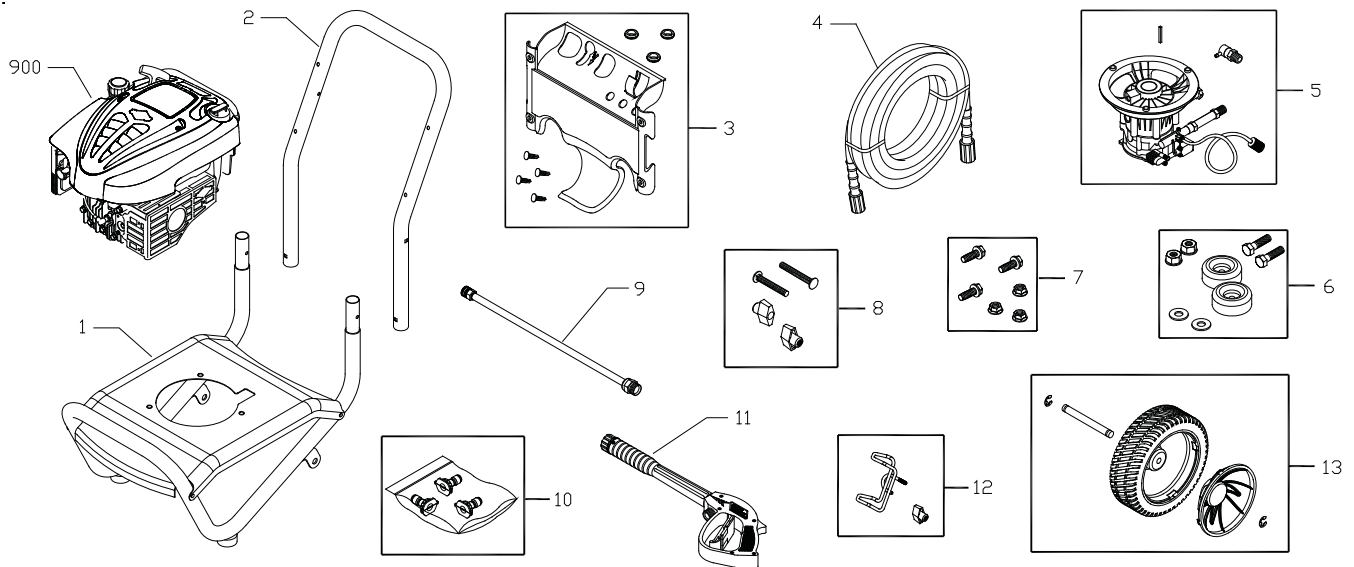

Briggs & Stratton Power Products Group, LLC
Jefferson, Wisconsin, U.S.A.

Exploded Views and Parts List

EXPLODED VIEW AND PARTS LIST — MAIN UNIT

Item	Part #	Description
1	201560GS	ASSY, Base
2	P199110GS	HANDLE
3	201371GS	ASSY, Billboard w/Decals & Clips
	195964GS	Clips, Tree
	30809GS	Grommet
4	196006GS	HOSE, 25'
5	202605GS	ASSY, Pump
	194298GS	Valve, Thermal Relief
	23139GS	Key
6	192310GS	KIT, Vibration Mount
7	192529GS	KIT, Pump Mounting Hardware
8	B2203GS	KIT, Handle Connector
9	200595GS	EXTENSION
10	201324GS	KIT, Nozzles
	198841GS	Nozzle, Plastic, Soap
	195983AEGS	Nozzle, QC, Red
	195983QGS	Nozzle, QC, Grn
11	193482GS	GUN
12	201661GS	KIT, Gun Holder

Item	Part #	Description
13	201394GS	KIT, Wheel
	201313GS	Axle
	200519GS	Hubcap
	192050GS	E-Ring
900	NSP	ENGINE

Parts Not Illustrated

203777GS	MANUAL, Operator's
194256GS	KIT, Tag/Warning Service
699869	COVER, Shroud/Label Assy
201331GS	DECAL, 6.75HP
790245	CAP, Tank Assy
BB3061BGS	OIL BOTTLE
87815GS	GOGGLES

Exploded Views and Parts List

EXPLODED VIEW AND PARTS LIST — PUMP

Item	Part #	Description
19	190571GS	CAP, Oil
28	190627GS	MANIFOLD
45	190578GS	PIN
62	190581GS	CAP, 1/8
76	194298GS	THERMO RELIEF
A	190594GS	KIT, UNLOADER STEM
B	190632GS	KIT, WATER INLET, ALUM
C	190634GS	KIT, OUTLET, ALUMINIUM
D	203631GS	KIT, HEAD ALUMINIUM
E	193806GS	KIT,CHECK VALVES
F	190592GS	KIT, INLET CHECK
G	190593GS	KIT, CHEMICAL INJECTION

Item	Part #	Description
H	193807GS	KIT, SEAL SET
J	189971GS	KIT, CHEMICAL HOSE
K	193971GS	KIT, PIPE FITTING
L	193972GS	KIT, UNLOADER SEAT

Parts Not Illustrated
 B2384GS FILTER, Inlet

NOTE: Item letters A - L are service kits and include all parts shown within the box.