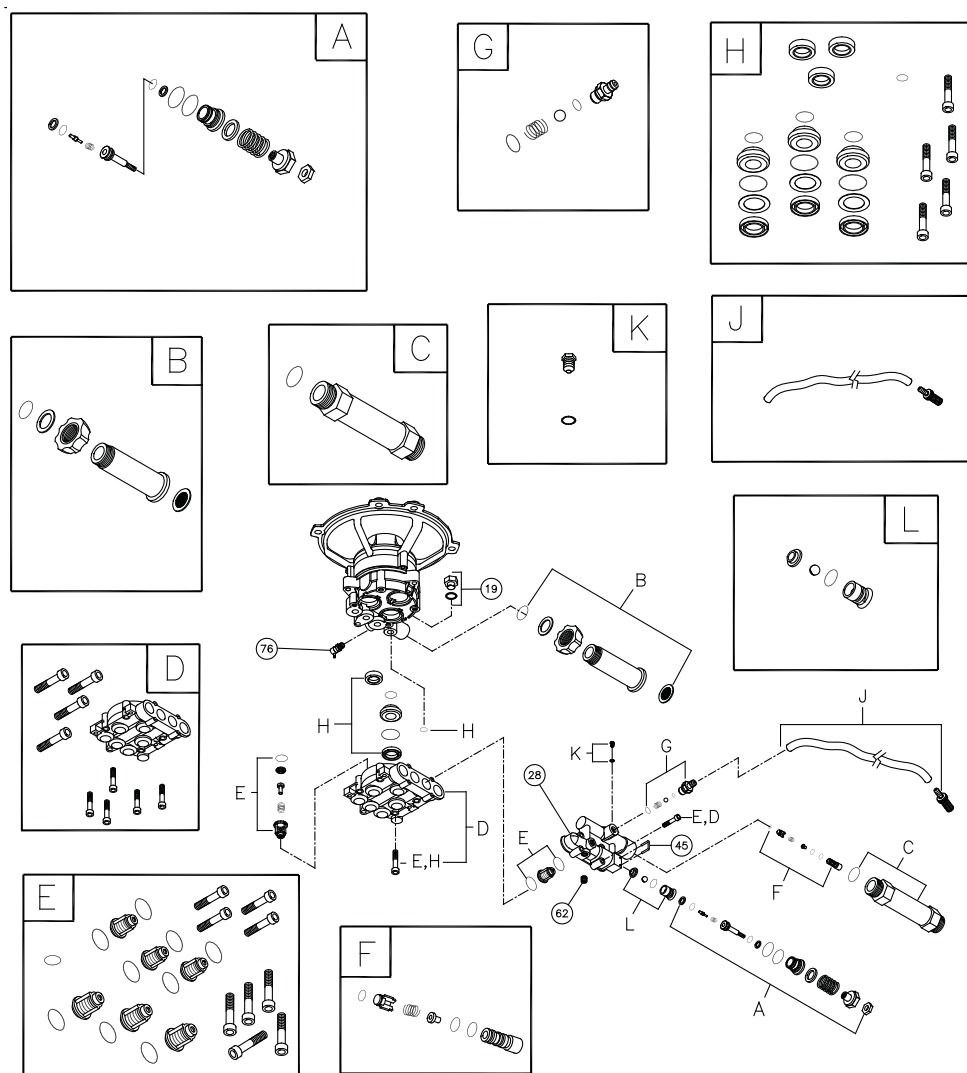

Briggs & Stratton Power Products Group, LLC
Jefferson, Wisconsin, U.S.A.

Exploded Views and Parts List

EXPLODED VIEW AND PARTS LIST — MAIN UNIT

Item	Part #	Description
1	201560GS	ASSY, Base
2	P199110GS	HANDLE
3	201371GS	ASSY, Billboard w/Decals & Clips
	195964GS	Clips, Tree
	30809GS	Grommet
4	196006GS	HOSE, 25'
5	202605GS	ASSY, Pump
	194298GS	Valve, Thermal Relief
	23139GS	Key
6	192310GS	KIT, Vibration Mount
7	192529GS	KIT, Pump Mounting Hardware
8	B2203GS	KIT, Handle Connector
9	200595GS	EXTENSION
10	201324GS	KIT, Nozzles
	198841GS	Nozzle, Plastic, Soap
	195983AEGS	Nozzle, QC, Red
	195983QGS	Nozzle, QC, Grn
11	193482GS	GUN
12	201661GS	KIT, Gun Holder

Item	Part #	Description
13	201394GS	KIT, Wheel
	201313GS	Axle
	200519GS	Hubcap
	192050GS	E-Ring
900	NSP	ENGINE

Parts Not Illustrated

203777GS	MANUAL, Operator's
194256GS	KIT, Tag/Warning Service
699869	COVER, Shroud/Label Assy
201331GS	DECAL, 6.75HP
790245	CAP, Tank Assy
BB3061BGS	OIL BOTTLE
87815GS	GOGGLES

Exploded Views and Parts List

EXPLODED VIEW AND PARTS LIST — PUMP

Item	Part #	Description
19	190571GS	CAP, Oil
28	190627GS	MANIFOLD
45	190578GS	PIN
62	190581GS	CAP, 1/8
76	194298GS	THERMO RELIEF
A	190594GS	KIT, UNLOADER STEM
B	190632GS	KIT, WATER INLET, ALUM
C	190634GS	KIT, OUTLET, ALUMINIUM
D	203631GS	KIT, HEAD ALUMINIUM
E	193806GS	KIT,CHECK VALVES
F	190592GS	KIT, INLET CHECK
G	190593GS	KIT, CHEMICAL INJECTION

Item	Part #	Description
H	193807GS	KIT, SEAL SET
J	189971GS	KIT, CHEMICAL HOSE
K	193971GS	KIT, PIPE FITTING
L	193972GS	KIT, UNLOADER SEAT

Parts Not Illustrated
 B2384GS FILTER, Inlet

NOTE: Item letters A - L are service kits and include all parts shown within the box.