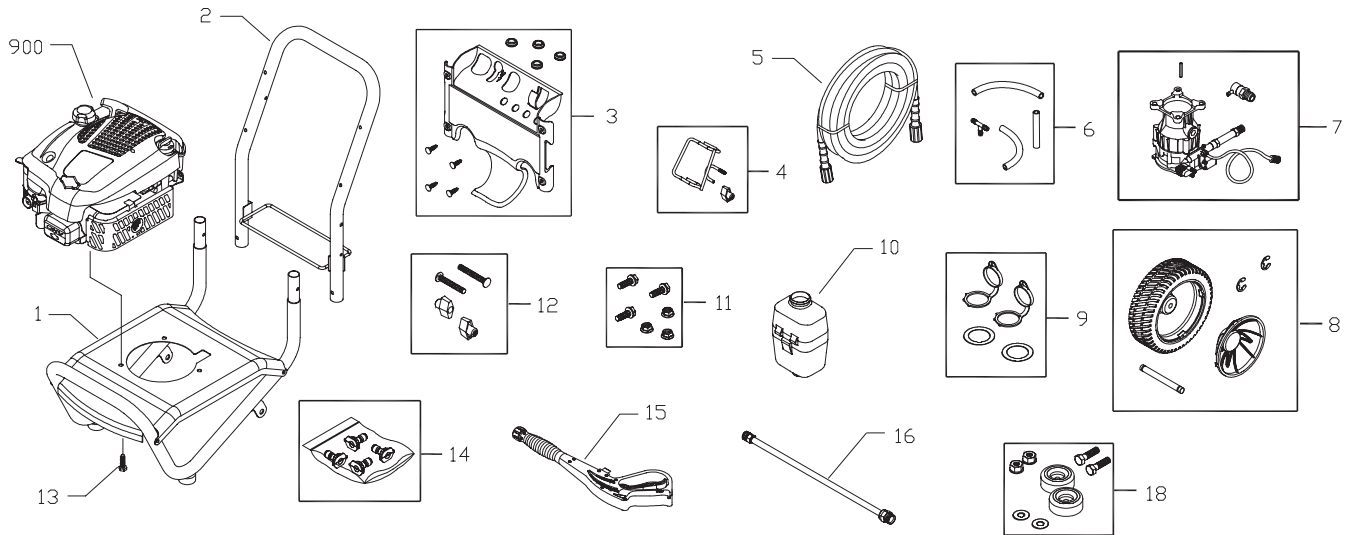

Briggs & Stratton Power Products Group, LLC
Jefferson, Wisconsin, U.S.A.

Exploded Views and Parts List

EXPLODED VIEW AND PARTS LIST — MAIN UNIT

Item	Part #	Description	Item	Part #	Description
1	201366GS	ASSY, Base	15	199117GS	GUN
2	204222GS	ASSY, Handle/Wireform	16	200595GS	EXTENSION, QC
3	202007GS	KIT, Billboard w/Decals & Clips	18	192310GS	KIT, Vibration Mount
	195964GS	Clips, Tree	900	§	ENGINE
	30809GS	Grommet	Parts Not Illustrated		
4	201661GS	KIT, Gun Holder	201837GS		MANUAL, Operator's
5	196138GS	HOSE	194256GS		KIT, Tag/Warning, Srv
6	196813GS	KIT, Hose/Tee	BB3061BGS		OIL BOTTLE
7	198164GS	ASSY, Pump	794693		LABEL, Warning
	194298GS	Valve, Thermal Relief	794697		COVER, Static/Label Assy
	23139DGS	Key	202251GS		GRIP
8	201394GS	KIT, Wheel	201830GS		DECAL, Shroud
	192050GS	E-Ring	87815GS		GOGGLES
	200519GS	Hubcap	Optional Accessories		
	201313GS	Axle	6048		KIT, O-Ring
9	202008GS	KIT, Cap Chem Tank	6039		PUMP SAVER
10	195190GS	ASSY, Tank Chemical	§ - Contact Engine Manufacturer		
	192980GS	Kit, Valve			
11	192131GS	KIT, Pump Mounting Hardware			
12	B2203GS	KIT, Handle Connector			
13	75246GS	HHS, Trilobular, 3/8-16 x 1-1/4			
14	199098GS	KIT, Nozzles			
	198841GS	Nozzle, Soap			
	195983AAGS	Nozzle, QC, Red			
	195983XGS	Nozzle, QC, Yellow			
	195983RGS	Nozzle, QC, White			

Exploded Views and Parts List

EXPLODED VIEW AND PARTS LIST — PUMP

Item	Part #	Description
19	190571GS	CAP, Oil
28	190574GS	MANIFOLD
45	190578GS	PIN
62	190581GS	CAP, 1/8
76	194298GS	THERMAL RELIEF
A	190594GS	KIT, UNLOADER
B	190588GS	KIT, WATER INLET, ANODIZED
C	190589GS	KIT, OUTLET, ANODIZED
D	193808GS	KIT, HEAD BRASS
E	193806GS	KIT, CHECK VALVES
F	190592GS	KIT, INLET CHECK
G	190593GS	KIT, CHEMICAL INJECTION

Item	Part #	Description
H	193807GS	KIT, SEAL SET
J	189971GS	KIT, CHEMICAL HOSE
K	193971GS	KIT, PIPE FITTING
L	193972GS	KIT, UNLOADER SEAT

Parts Not Illustrated

190585GS	OIL BOTTLE
B2384GS	FILTER, Inlet

NOTE: Item letters A - L are service kits and include all parts shown within the box.