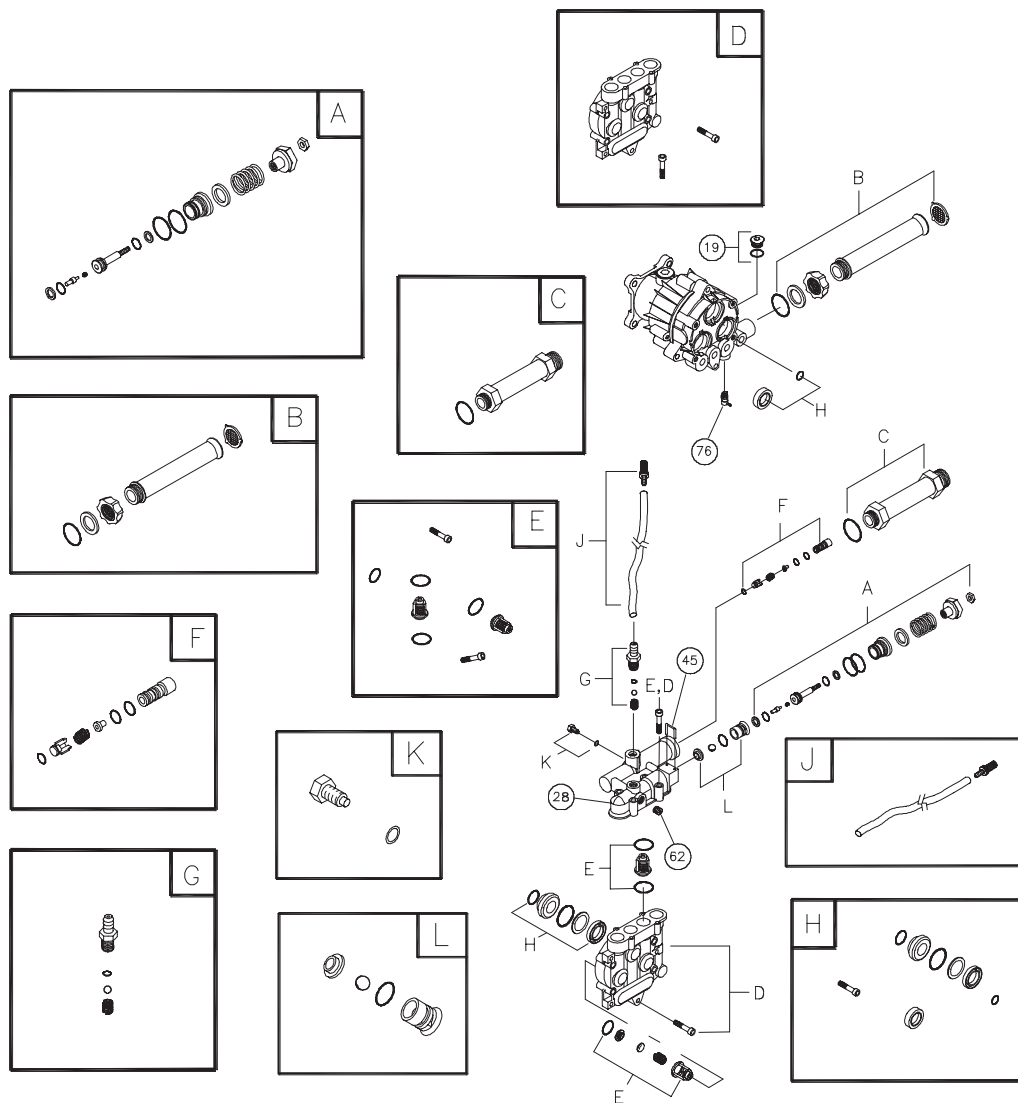

EXPLODED VIEW AND PARTS LIST — MAIN UNIT

Item	Part #	Description	Item	Part #	Description
1	201366GS	ASSY, Base	14	199117GS	GUN
2	204222GS	ASSY, Handle/Wireform	15	200595GS	EXTENSION
3	202007GS	KIT, Billboard w/Decals & Clips	16	201661GS	KIT, Gun Holder, Weldment
	195964GS	Clips, Tree	17	192310GS	KIT, Vibration Mount
	30809GS	Grommet	900	§	ENGINE
4	201394GS	KIT, Wheel	Parts Not Illustrated		
	192050GS	E-Ring	203795GS		MANUAL, Operator's
	200519GS	Hubcap	194256GS		KIT, Tag/Warning Srv
	201313GS	Axle	BB3061BGS		OIL BOTTLE
5	196813GS	KIT, Hose/Tee	794693		LABEL, Warning
6	198164GS	ASSY, Pump	202251GS		GRIP
	194298GS	Valve, Thermal Relief	201830GS		DECAL, Recoil
	23139DGS	Key	794697		COVER, Static Label/Assy
7	202008GS	KIT, Cap Chem Tank	87815GS		GOGGLES
8	196138GS	HOSE	Optional Accessories		
9	195190GS	ASSY, Tank Chemical	6048		KIT, O-Ring
	192980GS	Kit, Valve	6039		PUMP SAVER
10	192131GS	KIT, Pump Mounting Hardware			
11	B2203GS	KIT, Handle Connector	§ - Contact Engine Manufacturer		
12	75246GS	HHS, Trilobular, 3/8-16 x 1-1/4			
13	199098GS	KIT, Nozzles			
	198841GS	Nozzle, Soap			
	195983AAGS	Nozzle, QC, Red			
	195983XGS	Nozzle, QC, Yellow			
	195983RGS	Nozzle, QC, White			

Exploded Views and Parts List

EXPLODED VIEW AND PARTS LIST — PUMP

Item	Part #	Description
19	190571GS	CAP, Oil
28	190574GS	MANIFOLD
45	190578GS	PIN
62	190581GS	CAP, 1/8
76	194298GS	THERMAL RELIEF
A	190594GS	KIT, UNLOADER
B	190588GS	KIT, WATER INLET, ANODIZED
C	190589GS	KIT, OUTLET, ANODIZED
D	193808GS	KIT, HEAD BRASS
E	193806GS	KIT, CHECK VALVES
F	190592GS	KIT, INLET CHECK
G	190593GS	KIT, CHEMICAL INJECTION

Item	Part #	Description
H	193807GS	KIT, SEAL SET
J	189971GS	KIT, CHEMICAL HOSE
K	193971GS	KIT, PIPE FITTING
L	193972GS	KIT, UNLOADER SEAT

Parts Not Illustrated

190585GS	OIL BOTTLE
B2384GS	FILTER, Inlet

NOTE: Item letters A - L are service kits and include all parts shown within the box.