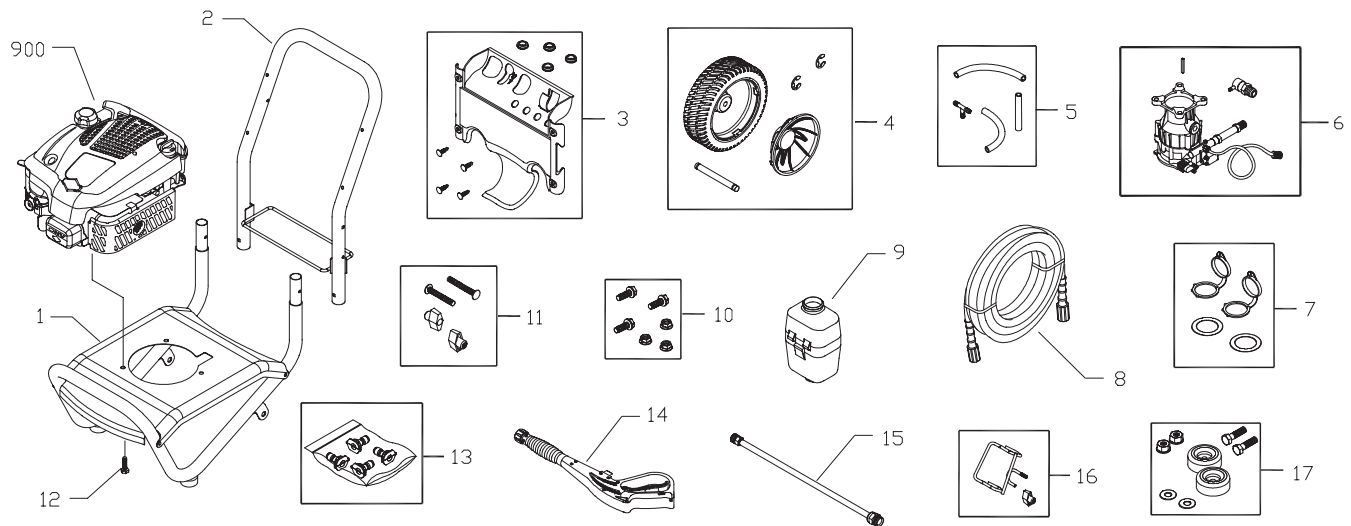

EXPLODED VIEW AND PARTS LIST — MAIN UNIT

Item	Part #	Description	Item	Part #	Description
1	201366GS	ASSY, Base	14	199117GS	GUN
2	204222GS	ASSY, Handle/Wireform	15	200595GS	EXTENSION
3	202007GS	KIT, Billboard w/Decals & Clips	16	201661GS	KIT, Gun Holder, Weldment
	195964GS	Clips, Tree	17	192310GS	KIT, Vibration Mount
	30809GS	Grommet	900	§	ENGINE
4	201394GS	KIT, Wheel	Parts Not Illustrated		
	192050GS	E-Ring	203795GS		MANUAL, Operator's
	200519GS	Hubcap	194256GS		KIT, Tag/Warning Srv
	201313GS	Axle	BB3061BGS		OIL BOTTLE
5	196813GS	KIT, Hose/Tee	794693		LABEL, Warning
6	198164GS	ASSY, Pump	202251GS		GRIP
	194298GS	Valve, Thermal Relief	201830GS		DECAL, Recoil
	23139DGS	Key	794697		COVER, Static Label/Assy
7	202008GS	KIT, Cap Chem Tank	87815GS		GOGGLES
8	196138GS	HOSE	Optional Accessories		
9	195190GS	ASSY, Tank Chemical	6048		KIT, O-Ring
	192980GS	Kit, Valve	6039		PUMP SAVER
10	192131GS	KIT, Pump Mounting Hardware			
11	B2203GS	KIT, Handle Connector	§ - Contact Engine Manufacturer		
12	75246GS	HHS, Trilobular, 3/8-16 x 1-1/4			
13	199098GS	KIT, Nozzles			
	198841GS	Nozzle, Soap			
	195983AAGS	Nozzle, QC, Red			
	195983XGS	Nozzle, QC, Yellow			
	195983RGS	Nozzle, QC, White			

Exploded Views and Parts List

EXPLODED VIEW AND PARTS LIST — PUMP

Item	Part #	Description
19	190571GS	CAP, Oil
28	190574GS	MANIFOLD
45	190578GS	PIN
62	190581GS	CAP, 1/8
76	194298GS	THERMAL RELIEF
A	190594GS	KIT, UNLOADER
B	190588GS	KIT, WATER INLET, ANODIZED
C	190589GS	KIT, OUTLET, ANODIZED
D	193808GS	KIT, HEAD BRASS
E	193806GS	KIT, CHECK VALVES
F	190592GS	KIT, INLET CHECK
G	190593GS	KIT, CHEMICAL INJECTION

Item	Part #	Description
H	193807GS	KIT, SEAL SET
J	189971GS	KIT, CHEMICAL HOSE
K	193971GS	KIT, PIPE FITTING
L	193972GS	KIT, UNLOADER SEAT

Parts Not Illustrated

190585GS	OIL BOTTLE
B2384GS	FILTER, Inlet

NOTE: Item letters A - L are service kits and include all parts shown within the box.