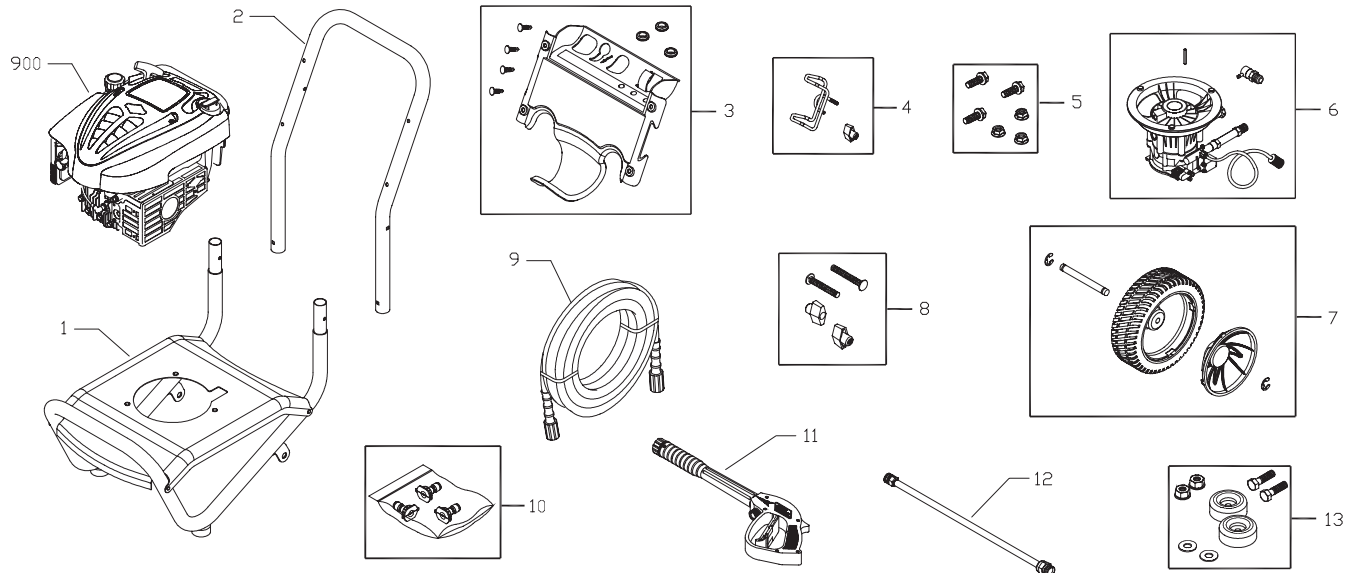

## EXPLODED VIEW AND PARTS LIST — MAIN UNIT

Item	Part #	Description
1	201366GS	ASSY, Base
2	P199110GS	HANDLE
3	201371GS	KIT, Billboard w/Clips & Decals
	195964GS	Clips, Tree
	30809GS	Grommet
4	201661GS	KIT, Gun Holder
5	192649GS	KIT, Pump Mounting Hardware
6	202605GS	ASSY, Pump
	23139GS	Key
	194298GS	Valve, Thermal Relief
7	201394GS	KIT, Wheel
	192050GS	E-Ring
	200519GS	Hubcap
	201313GS	Axle
8	B2203GS	KIT, Handle Connector
9	196006GS	HOSE
10	201324GS	KIT, Nozzles
	198841GS	Nozzle, Soap
	195983AEGS	Nozzle, QC, Red
	195983QGS	Nozzle, QC, Green

Item	Part #	Description
11	193482GS	GUN
12	200595GS	EXTENSION
13	192310GS	KIT, Vibration Mount
900	§	ENGINE

## EXPLODED VIEW AND PARTS LIST — PUMP

Item	Part #	Description
19	190571GS	CAP, Oil
28	190627GS	MANIFOLD
45	190578GS	PIN
62	190581GS	CAP, 1/8
76	194298GS	THERMAL RELIEF
A	190594GS	KIT, UNLOADER STEM
B	190632GS	KIT, WATER INLET, ALUM
C	190634GS	KIT, OUTLET, ALUMINIUM
D	203631GS	KIT, HEAD ALUMINIUM
E	193806GS	KIT, CHECK VALVES
F	190592GS	KIT, INLET CHECK

Item	Part #	Description
G	190593GS	KIT, CHEMICAL INJECTION
H	193807GS	KIT, SEAL SET
J	189971GS	KIT, CHEMICAL HOSE
K	193971GS	KIT, PIPE FITTING
L	193972GS	KIT, UNLOADER SEAT

**Parts Not Illustrated**  
B2384GS FILTER, Inlet