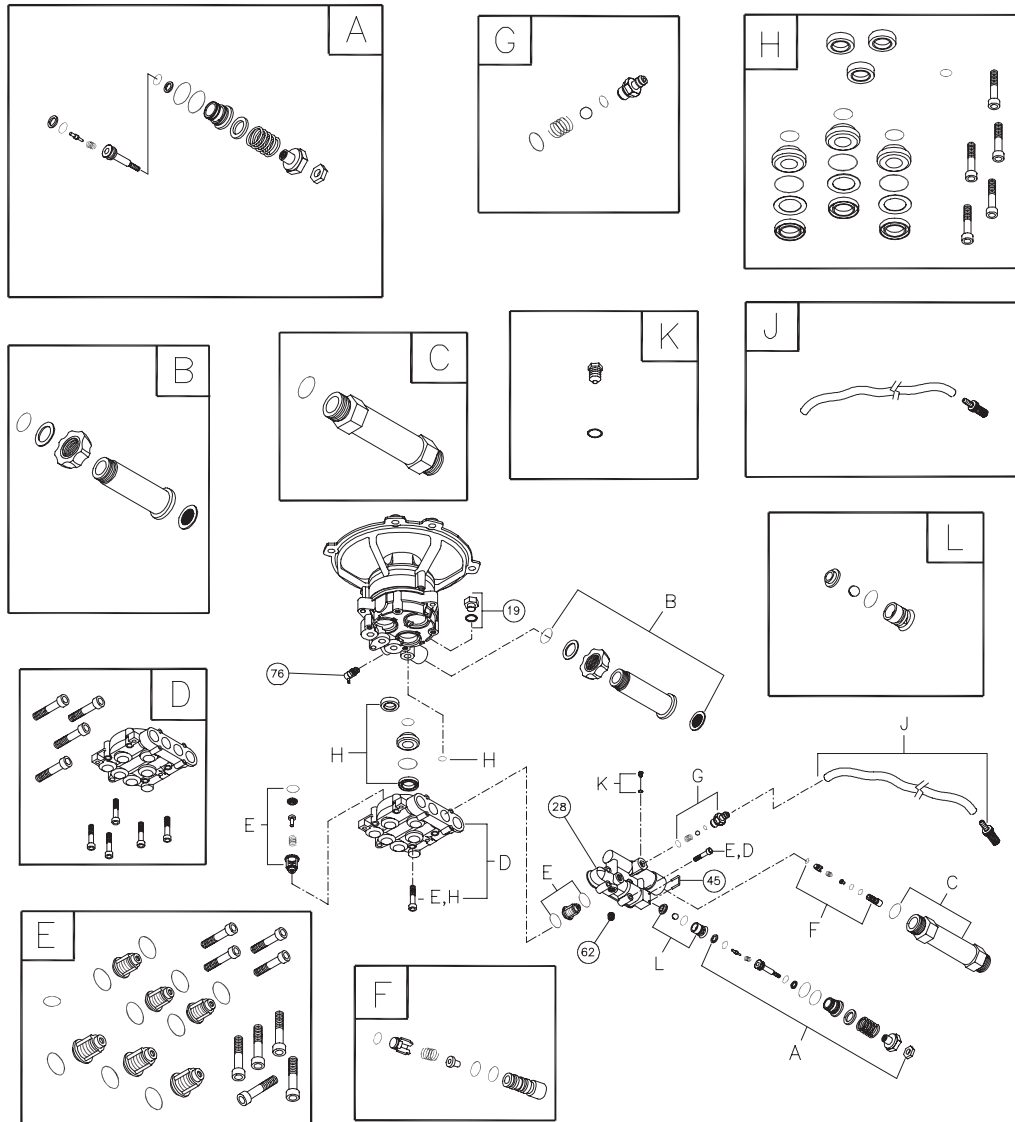

## EXPLODED VIEW AND PARTS LIST — MAIN UNIT

Item	Part #	Description
1	201366GS	ASSY, Base
2	P199110GS	HANDLE
3	201371GS	KIT, Billboard w/Clips & Decals
	195964GS	Clips, Tree
	30809GS	Grommet
4	201661GS	KIT, Gun Holder
5	192649GS	KIT, Pump Mounting Hardware
6	202605GS	ASSY, Pump
	23139GS	Key
	194298GS	Valve, Thermal Relief
7	201394GS	KIT, Wheel
	192050GS	E-Ring
	200519GS	Hubcap
	201313GS	Axle
8	B2203GS	KIT, Handle Connector
9	196006GS	HOSE
10	201324GS	KIT, Nozzles
	198841GS	Nozzle, Soap
	195983AEGS	Nozzle, QC, Red
	195983QGS	Nozzle, QC, Green

### Optional Accessories

6048	KIT, O-Ring
6039	PUMP SAVER

§ - Contact Engine Manufacturer

Copyright © 2007 Briggs & Stratton Power Products Group, LLC. All rights reserved. No part of this material may be reproduced or transmitted in any form by any means without the express written permission of Briggs & Stratton Power Products Group, LLC.

# Exploded Views and Parts List

## EXPLODED VIEW AND PARTS LIST — PUMP

Item	Part #	Description
19	190571GS	CAP, Oil
28	190627GS	MANIFOLD
45	190578GS	PIN
62	190581GS	CAP, 1/8
76	194298GS	THERMAL RELIEF
A	190594GS	KIT, UNLOADER STEM
B	190632GS	KIT, WATER INLET, ALUM
C	190634GS	KIT, OUTLET, ALUMINIUM
D	203631GS	KIT, HEAD ALUMINIUM
E	193806GS	KIT, CHECK VALVES
F	190592GS	KIT, INLET CHECK