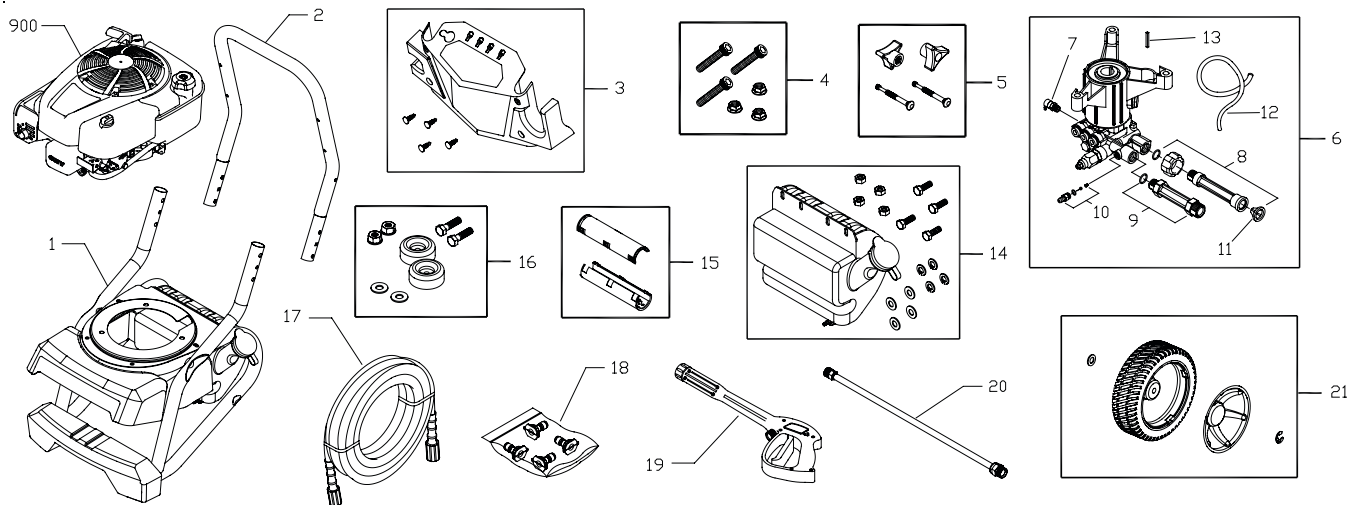

## *Illustrated Parts List*

Pressure Washer / Lavadora de Presión

Model / Modelo 020414-0

This pressure washer is rated in accordance to the Pressure Washer Manufacture Association (PWMA) standard PW101 (Testing and Rating Performance of Pressure Washers).

# Exploded View and Parts List — Main Unit

Item	Part #	Description
1	311970GS	BASE
2	310629BVGS	HANDLE
3	310790GS	BILLBOARD
	195964GS	KIT-TREE CLIPS
4	203526GS	KIT-HARDWARE PUMP MOUNTING
5	311896GS	KIT-HARDWARE HANDLE
6	311966GS	PUMP
7	208673GS	VALVE-THERMAL RELIEF
8	201496GS	KIT-WATER INLET
9	201497GS	FITTING
10	192914GS	KIT-CHEM INJ
11	B2384GS	FILTER-GARDEN HOSE
12	189971GS	HOSE-CHEMICAL
13	23139GS	KEY
14	310800GS	TANK-CHEMICAL
	310804GS	CAP-CHEMICAL TANK
	310333GS	KIT-FUEL VALVE
15	311969GS	GRIP
16	192310GS	MOUNT-VIBRATION
17	196006GS	HOSE
18	208041GS	KIT-QC NOZZLES
	195983AKGS	NOZZLE-QC YELLOW
	195983AMGS	NOZZLE-QC WHITE
	195983AJGS	NOZZLE-QC RED
	198841GS	NOZZLE-QC BLACK

Item	Part #	Description
19	204627GS	GUN
20	200595GS	EXTENSION-QC
21	202477GS	KIT-WHEEL
	200519GS	HUBCAP
	192050GS	E-RING
900	§	ENGINE

### Items Not Illustrated

310795GS	MANUAL-OPERATOR'S
BB3061BGS	OIL BOTTLE
310788GS	DECAL-Unit
310789GS	DECAL-Shroud
203874GS	AXLE
194256GS	TAG-WARNING