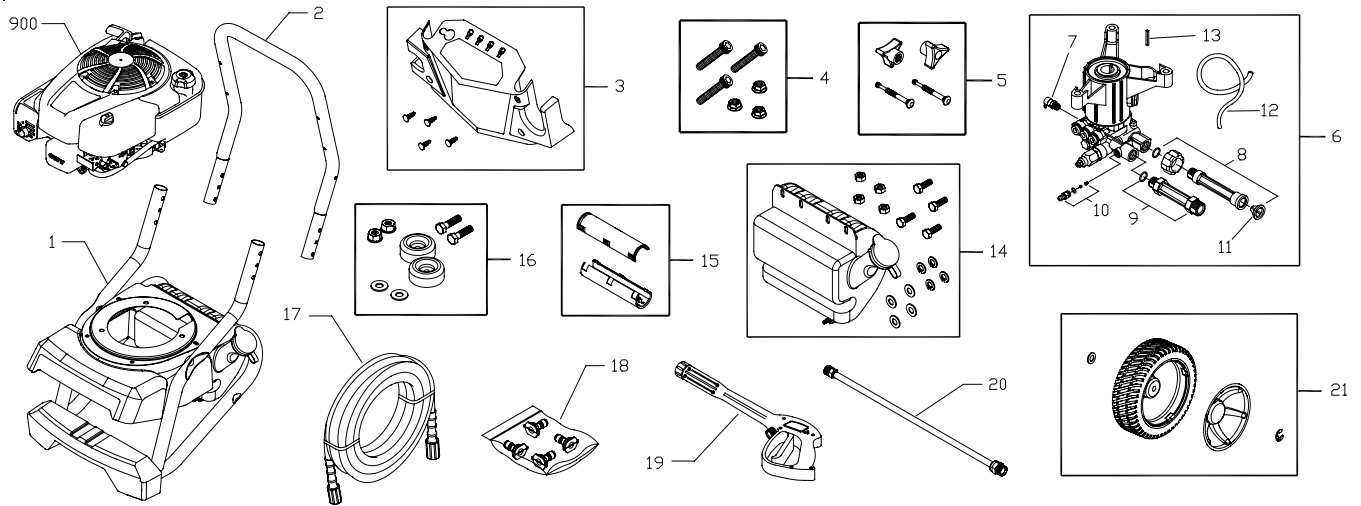

Illustrated Parts List

Pressure Washer / Lavadora de Presión

Model / Modelo 020422-0

This pressure washer is rated in accordance to the Pressure Washer Manufacture Association (PWMA) standard PW101 (Testing and Rating Performance of Pressure Washers).

Briggs & Stratton Power Products group, LLC
Jefferson, Wisconsin, U.S.A.

IPL 312174 Revision - (01/12/2010)

Exploded View and Parts List — Main Unit

Item	Part #	Description
1	311970GS	BASE
2	310629BVGGS	HANDLE
3	310790GS	BILLBOARD
	195964GS	KIT-TREE CLIPS
4	203526GS	KIT-HARDWARE PUMP MOUNTING
5	311896GS	KIT-HARDWARE HANDLE
6	311966GS	PUMP
7	208673GS	VALVE-THERMAL RELIEF
8	201496GS	KIT-WATER INLET
9	201497GS	FITTING
10	192914GS	KIT-CHEM INJ
11	B2384GS	FILTER-GARDEN HOSE
12	189971GS	HOSE-CHEMICAL
13	23139GS	KEY
14	310800GS	TANK-CHEMICAL
	310804GS	CAP-CHEMICAL TANK
	310333GS	KIT-FUEL VALVE
15	311969GS	GRIP
16	192310GS	MOUNT-VIBRATION
17	196006GS	HOSE
18	208041GS	KIT-QC NOZZLES
	195983AKGS	NOZZLE-QC YELLOW
	195983AMGS	NOZZLE-QC WHITE
	195983AJGS	NOZZLE-QC RED
	198841GS	NOZZLE-QC BLACK

Item	Part #	Description
19	204627GS	GUN
20	200595GS	EXTENSION-QC
21	202477GS	KIT-WHEEL
	200519GS	HUBCAP
	192050GS	E-RING
900	§	ENGINE

Items Not Illustrated

310795GS	MANUAL-OPERATOR'S
BB3061BGS	OIL BOTTLE
310788GS	DECAL-Unit
310789GS	DECAL-Shroud
203874GS	AXLE
194256GS	TAG-WARNING