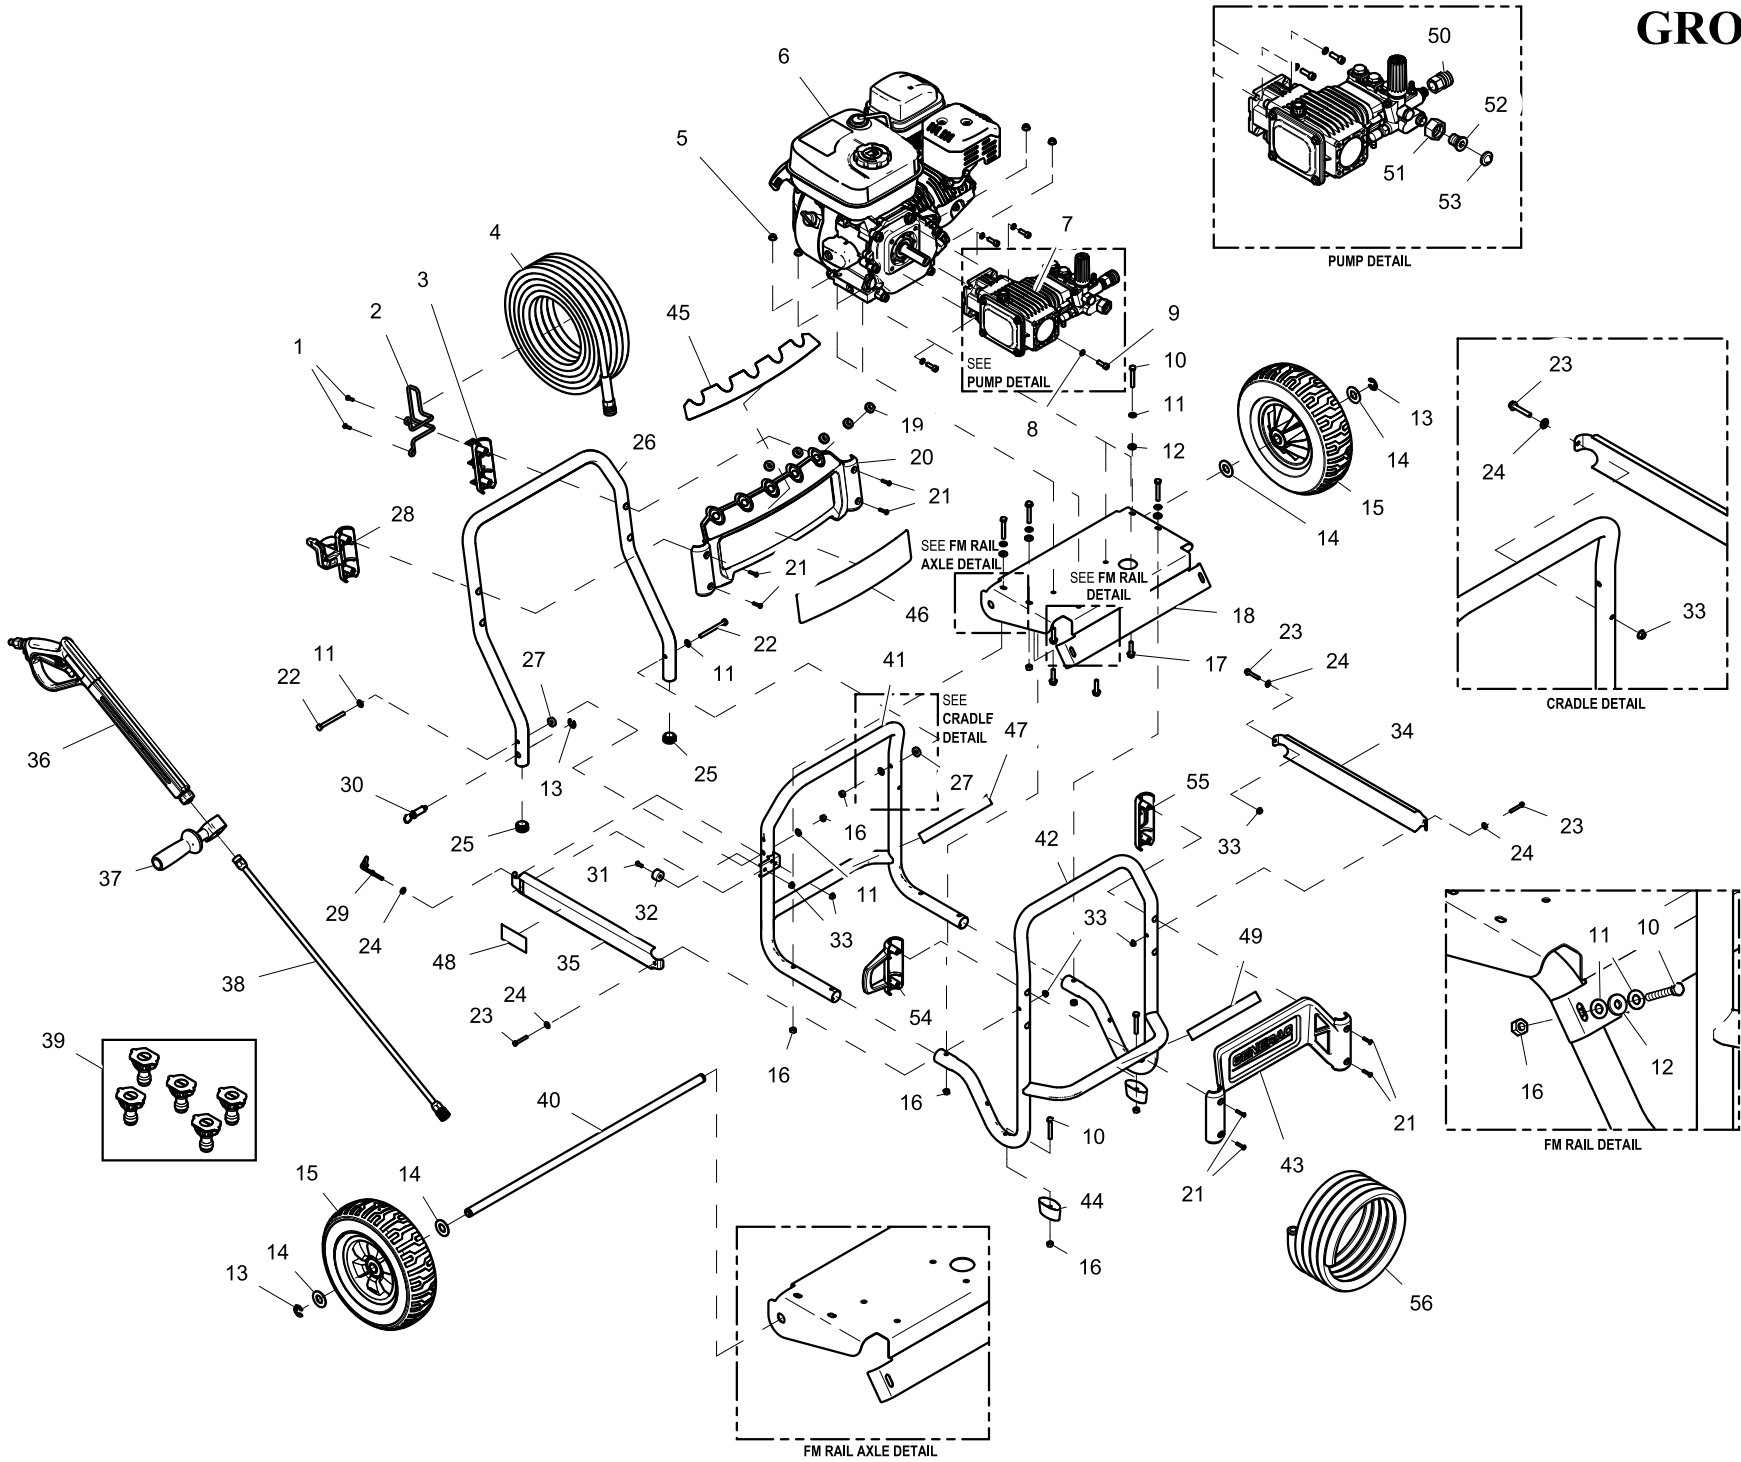

EXPLODED VIEW: EV POWER WASHER SM GP

DRAWING #: 0K1721

GROUP EV

ITEM	PART#	QTY.	DESCRIPTION
1	0J1545	2	SCREW BHSP M6-2.5 X 19MM
2	0J0211	1	HOOK GP HOSE
3	0H9637	1	BILLBOARD CAP W/HOSE HOOK GP
4	OK1775A	1	HOSE 3/8" X 35' W/QC DISK
5	067989	4	NUT HEX FL WHIZ M8-1.25
6	OK1043	1	ENGINE 212CC
	OK1044	1	ENGINE 212CC CARB
	OK2292	1	ENGINE 212CC (INT)
7	0J0172	1	PUMP, TRIPLEX
8	092479	4	WASHER LOCK M8 RIBBED
9	0J4188	4	SCREW SHC M8-1.25 X 18 C8.8 ZP
10	0J3317	8	SCREW HHC M8-1.25X55 8.8 BL ZP
11	022145	12	WASHER FLAT 5/16-M8 ZINC
12	0D4417	6	WASHER,RUBBER 1/4" X 1/8" THK
13	0J2686	3	RING, SNAP - 5/8" TYPE E
14	022247	4	WASHER FLAT 5/8 ZINC
15	0H9589B	2	WHEEL 10" DIA X 3"
16	049820	10	NUT HEX LOCK M8-1.25 NY INS
17	089230	4	SCREW HHFC M8-1.25 X 35 G8.8
18	0J8104	1	FRAME RAIL-ENGINE SM GP
19	0J3079	5	GROMMET-NOZZLE
20	0J0673	1	BILLBOARD-UPPER SM GP SERIES
21	0J1544	8	SCREW BHSP M6-2.5 X 25MM
22	061906	2	SCREW HHC M8-1.25 X 85 C8.8
23	051753	3	SCREW HHC M6-1.0 X 40 C8.8 FTH
24	022473	4	WASHER FLAT 1/4-M6 ZINC
25	0H9731	2	TUBE END CAP - 1-1/4" OD TUBE
26	0J0668	1	TUBE-SM GP HANDLE
27	0J0688	2	WASHER .325 X .875 X .25 NYLON
28	0J0141	1	BILLBOARD CAP W/GUN HOOK
29	0J2422	1	ASSY-WIRE PULL START CORD
30	0J0050	1	PULL PIN ASSEMBLY
31	0J5086	1	SCREW BHSC M6-1.0 X 20 ZP
32	0J5254	1	BUMPER-HANDLE STOP
33	0E8388	5	NUT HEX FL WHIZ M6-1.0
34	0J5155A	1	BRACKET-SIDE W/O CUTOUT SM
35	0J5155B	1	BRACKET-SIDE W/CUTOUT SM
36	0J7554	1	GUN ASSY W/RIBS
37	0J1052	1	GUN SUPPORT HANDLE
38	0H9640A	1	LANCE ASSY-20" LONG SS
39	0H9617B	1	KIT-NOZZLE
40	0H9603D	1	AXLE, 5/8" DIA
41	0J0665	1	WLDMNT, SM GP TUBE FRAME RR
42	0J0664	1	WLDMNT, SM GP TUBE FRAME FT
43	0J0674	1	BILLBOARD-LOWER SM GP SERIES
44	0G9055A	2	FOOT
45	OK1436	1	DECAL-NOZZLE ID SM GP SERIES
46	OK1438	1	DECAL-GENERAC SM GP SERIES
47	0J3376	1	DECAL QUICK START GP
48	0J3452	1	DECAL-ON/OFF
49	0J3375	1	DECAL QUICK START GP
50	0H9568	1	COUPLING-FEMALE QDISK
51	0J1445	1	NUT-GARDEN HOSE INLET
52	0J1443	1	NIPPLE-GARDEN HOSE INLET
53	0J1444	1	SCREEN-GARDEN HOSE INLET
54	0J0140	1	BILLBOARD CAP W/WAND HOOK GP
55	0J0139	1	BILLBOARD CAP W/O HOOK GP
56	0J5710	1	DETERGENT HOSE AND FILTER

GROUP EV