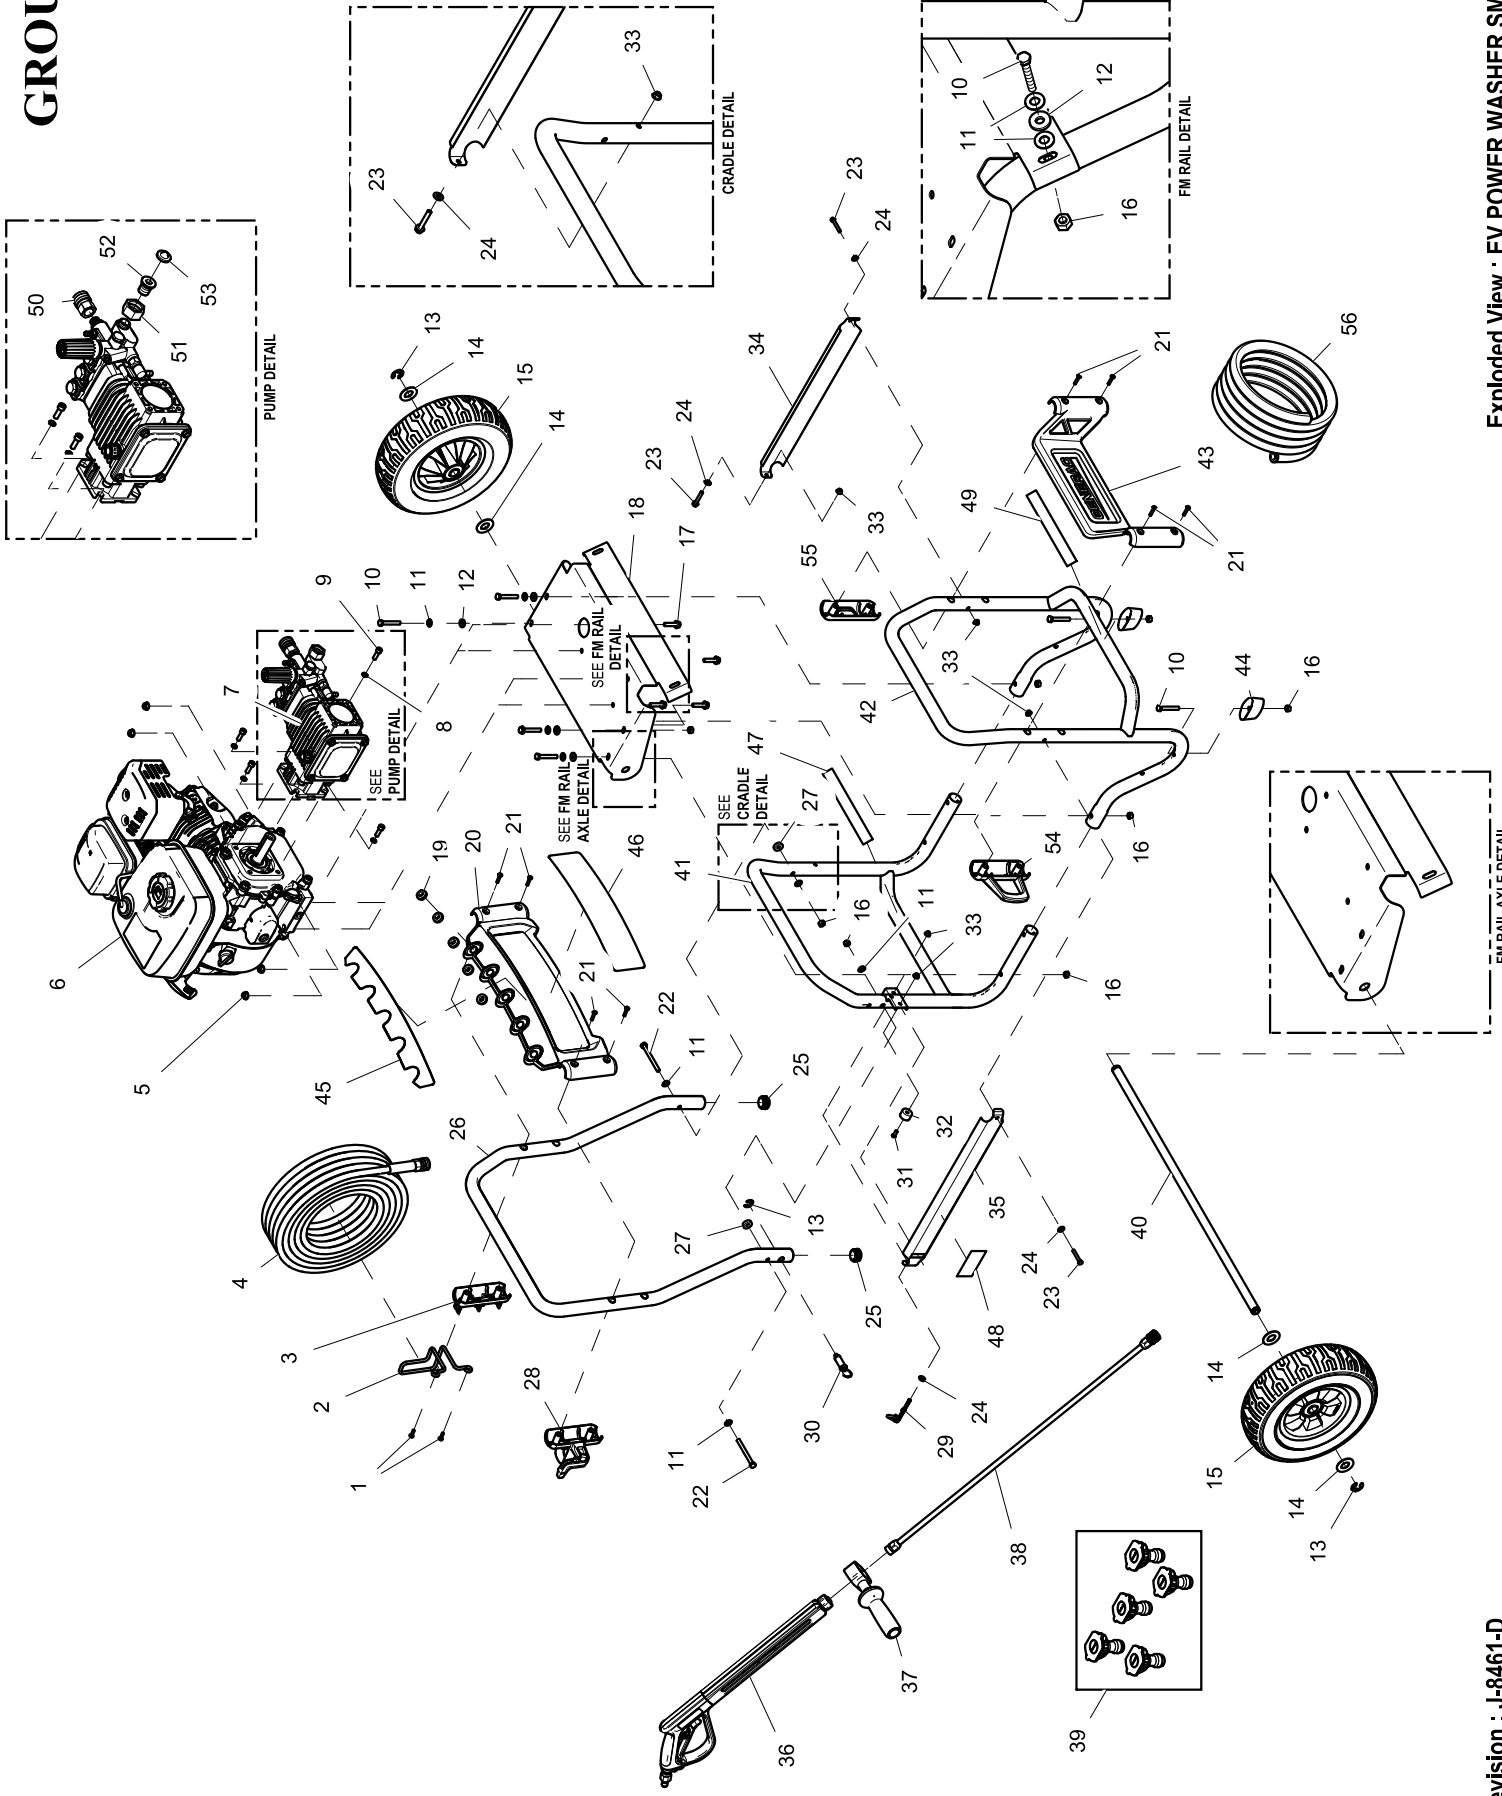

## EXPLODED VIEW: EV POWER WASHER SM GP

DRAWING #: 0K1721