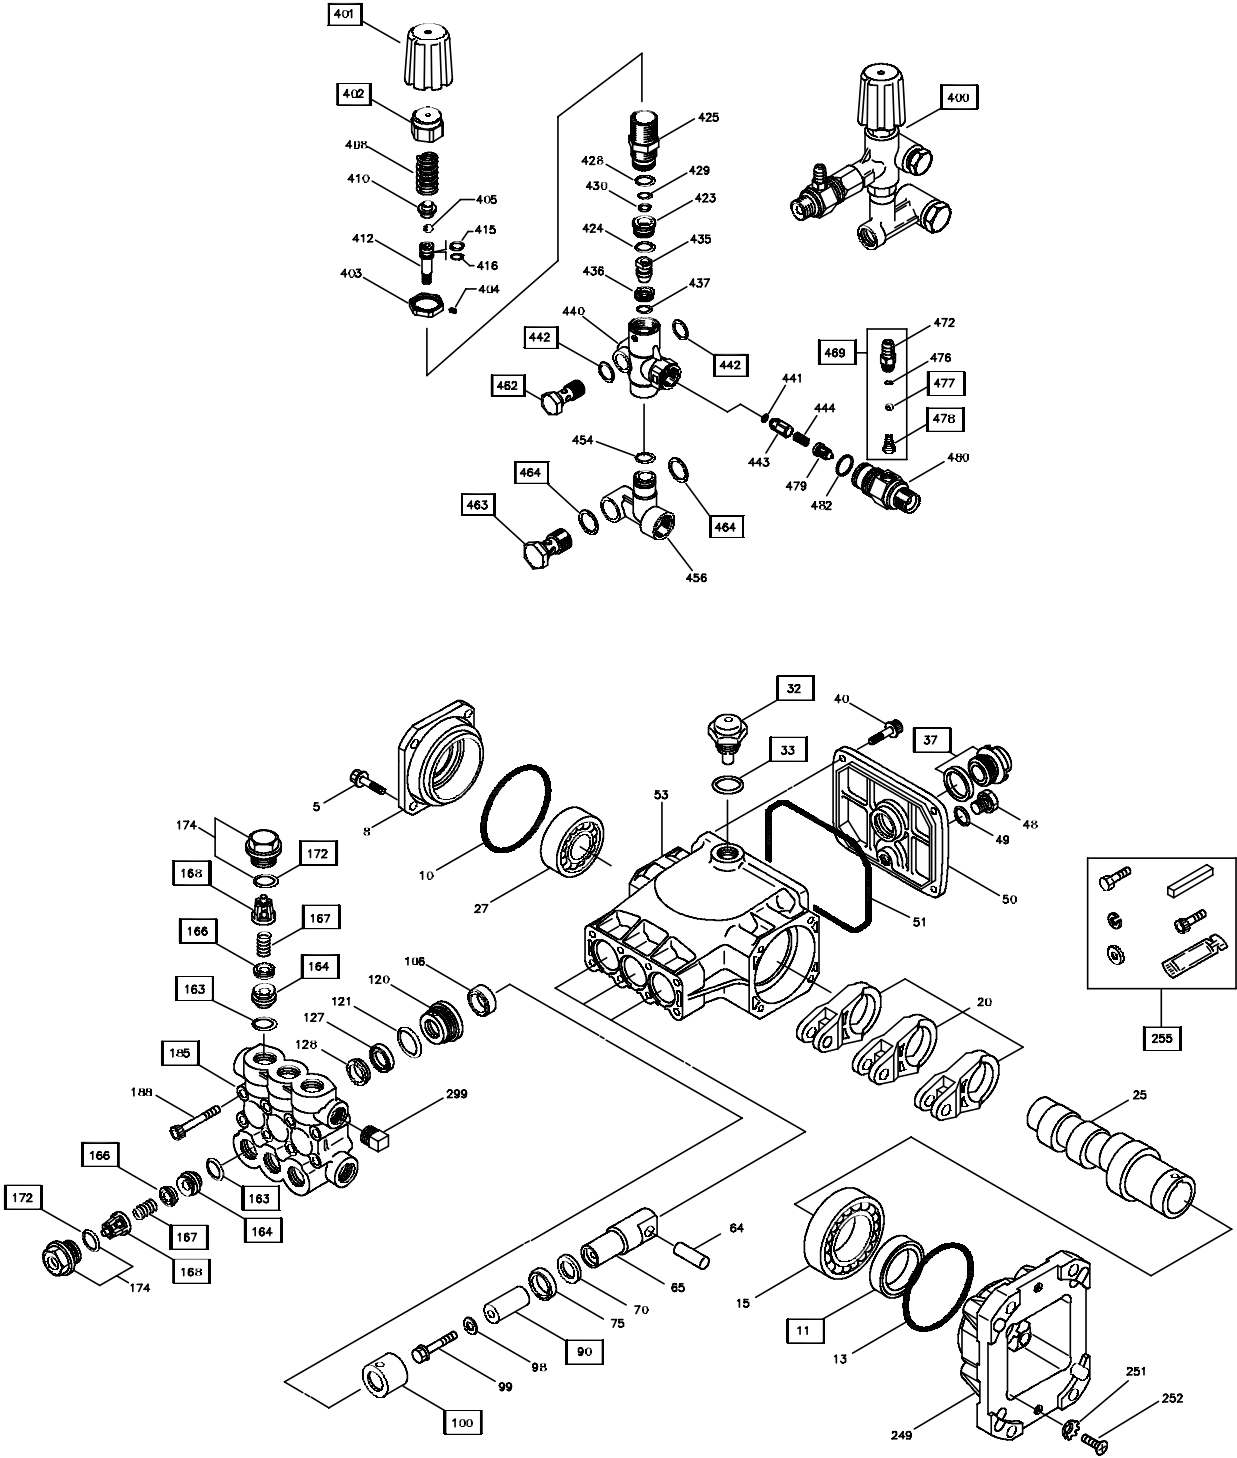

Exploded Views and Parts Lists

EXPLODED VIEW - PUMP & UNLOADER

Exploded Views and Parts Lists

PARTS LIST - PUMP AND UNLOADER

Item	Part #	Qty	Description
11	188111GS	1	SEAL, Oil, Crankshaft
32	192995GS	1	DOMED, Oil Filler
33	188118GS	1	O-RING, Filler Cap
37	188119GS	1	GAUGE, Oil Sight w/Gasket
90	188133GS	3	PLUNGER
100	188140GS	3	RETAINER, Seal
163	188149GS	6	O-RING, Seat
164	193000GS	6	SEAT
166	188152GS	6	VALVE
167	188153GS	6	SPRING
168	188154GS	6	RETAINER, Spring
172	188155GS	6	O-RING, Valve Plug
185	193001GS	1	MANIFOLD
255	193003GS	1	KIT, Mounting Bolt
299	188535GS	1	PLUG
300	188198GS	1	KIT, Seal (Includes: 98,106,121,127,128)
310	188199GS	2	KIT, Valve (Includes: 163,164,166,167,168,172)
400	192194GS	1	ASSY, UNLOADER, COMPLETE
401	192195GS	1	HANDLE, Adj.
402	188162GS	1	CAP, Adjusting
442	188182GS	2	WASHER, Seal
462	188187GS	1	SCREW, Flow-thru
463	188188GS	1	SCREW, Flow-thru
464	188189GS	2	WASHER, Seal
468	188201GS	1	KIT, O-Ring (Includes: 415,416,424,428,429,430,437,441,454)
469	188200GS	1	ASSY, Fixed Barb (Includes: 472,476,477,478)
477	188192GS	1	BALL
478	188193GS	1	SPRING
	188212GS	1	OIL, Bottle, CAT

The listed Items are the only components/kits available from the factory.
Other components are available only from **CAT PUMP®**