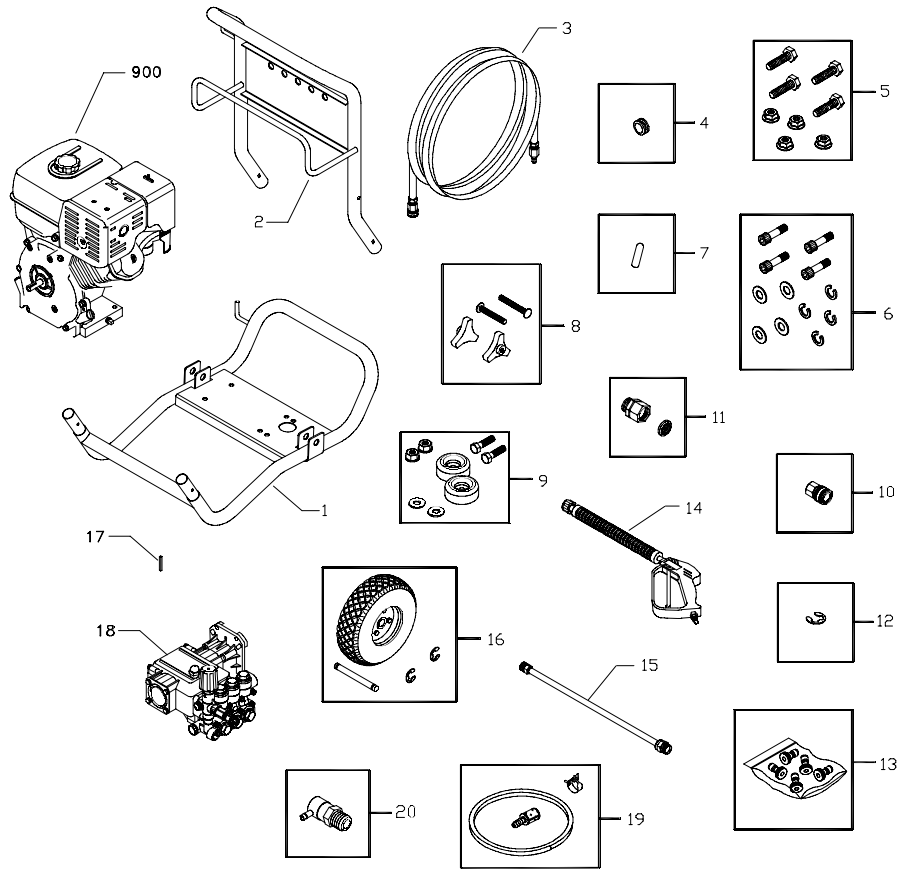

## Illustrated Parts List

## EXPLODED VIEW AND PARTS LIST — MAIN UNIT

Item	Part #	Description
1	B191938GS	BASE
2	B191942GS	HANDLE
3	B4805GS	HOSE
4	30809GS	GROMMET
5	I92886GS	KIT, Engine Mounting Hardware
6	I93003GS	KIT, Pump Mounting Hardware
7	B2516GS	VINYL CAP
8	B2203GS	KIT, Handle Fastening
9	I92310GS	KIT, Vibration Mount
10	95458GS	QUICK CONNECT
11	I92135GS	KIT, Garden Hose Inlet
12	I91265GS	E-RING

Item	Part #	Description
13	B4847GS	KIT, Spray Tips
14	B1436BGS	GUN
15	I90779GS	EXTENSION
16	I92317GS	KIT, Wheel
17	63281GS	KEY
18	I92193GS	* ASSY, Pump (see pages 18-19)
18	I92194GS	* ASSY, Unloader (see pages 18-19)
19	I92796GS	KIT, Chemical Hose/Filter
20	B1544GS	VALVE, Thermal Relief
900	NSP	ENGINE

## PARTS LIST - PUMP AND UNLOADER

Item	Part #	Qty	Description
11	188111GS	1	SEAL, Oil, Crankshaft
32	192995GS	1	DOMED, Oil Filler
33	188118GS	1	O-RING, Filler Cap
37	188119GS	1	GAUGE, Oil Sight w/Gasket
90	188133GS	3	PLUNGER
100	188140GS	3	RETAINER, Seal
163	188149GS	6	O-RING, Seat
164	193000GS	6	SEAT
166	188152GS	6	VALVE
167	188153GS	6	SPRING
168	188154GS	6	RETAINER, Spring
172	188155GS	6	O-RING, Valve Plug
185	193001GS	1	MANIFOLD
255	193003GS	1	KIT, Mounting Bolt
299	188535GS	1	PLUG
300	188198GS	1	KIT, Seal (Includes: 98,106,121,127,128)
310	188199GS	2	KIT, Valve (Includes: 163,164,166,167,168,172)
400	192194GS	1	ASSY, UNLOADER, COMPLETE
401	192195GS	1	HANDLE, Adj.
402	188162GS	1	CAP, Adjusting
442	188182GS	2	WASHER, Seal
462	188187GS	1	SCREW, Flow-thru
463	188188GS	1	SCREW, Flow-thru
464	188189GS	2	WASHER, Seal
468	188201GS	1	KIT, O-Ring (Includes: 415,416,424,428,429,430,437,441,454)
469	188200GS	1	ASSY, Fixed Barb (Includes: 472,476,477,478)
477	188192GS	1	BALL
478	188193GS	1	SPRING
	188212GS	1	OIL, Bottle, CAT