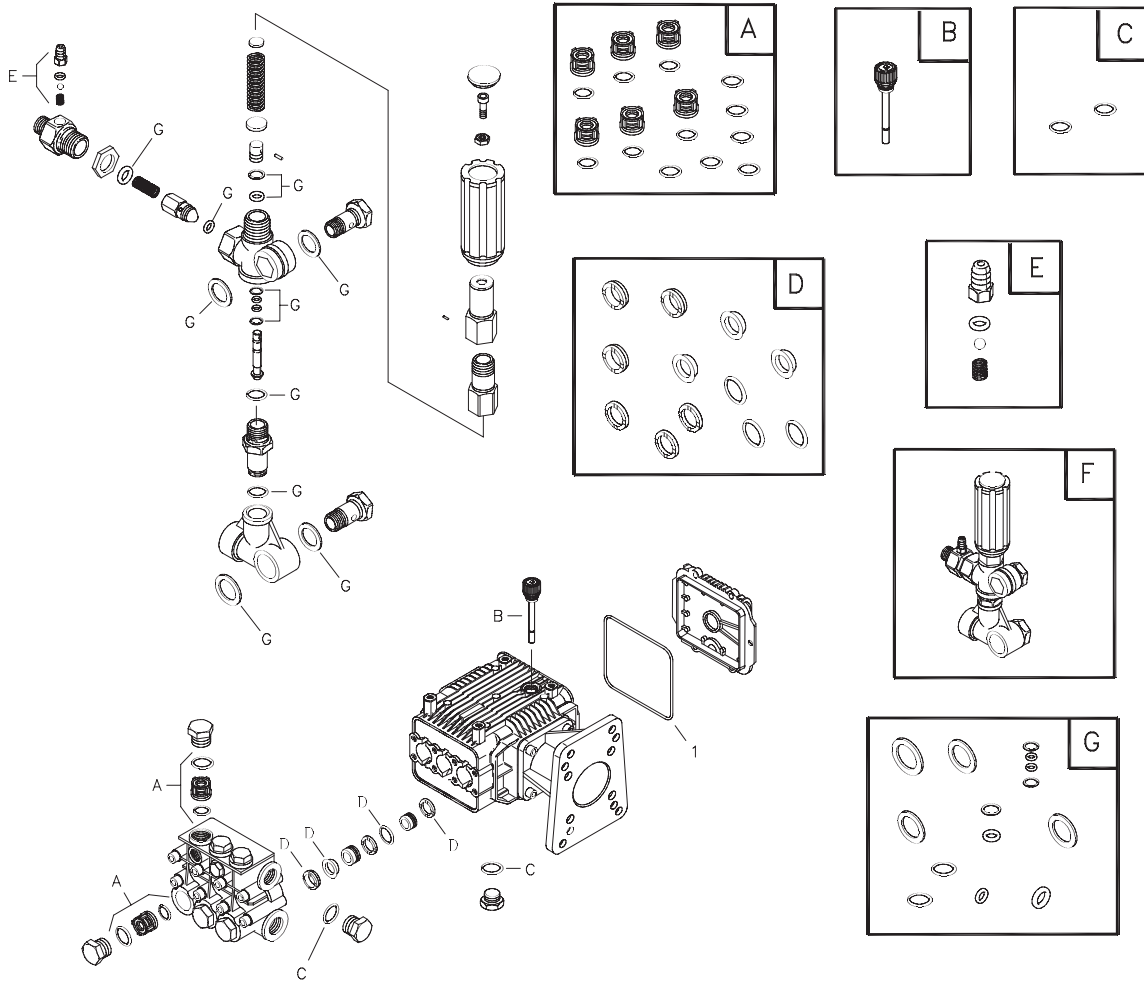

BPW2700

Parts List

Model No. HPP1779-0, BPW2700
IPL No. 192055GS Rev 3 (11/11/2003)

Pressure Washer

Item	Part #	Description	Item	Part #	Description
1	B190336GS	BASE	13	192123GS	KIT,Vibration Mount
2	BB1982GS	BUMPER	14	B4805GS	HOSE
3	63281GS	KEY	15	187978GS	KIT, Upper Handle Hardware
4	192134GS	KIT, Engine Mounting Hardware	16	192125GS	KIT, Pushnut
5	BB1981GS	HANDLE, Lower	17	192135GS	KIT, Garden Hose Inlet
6	B190293GS	HANDLE, Upper	18	B3858GS	WAND, Quick Disconnect
7	30809GS	GROMMET	19	B1436BGS	GUN
8	192126GS	KIT,Vinyl Cap	20	95458GS	FITTING, Quick Disconnect
9	192129GS	KIT, Lower Handle Hardware	21	192124GS	KIT,Wheel
10	192130GS	KIT, Bumper Mounting Hardware	22	B2126AGS	ASSY, Pump
11	186301GS	KIT, QD Spray Nozzles	23	192136GS	KIT,Thermal Relief
12	192132GS	KIT, Pump Mounting Hardware	24	192168GS	KIT, Chemical Hose
			900	Contact Engine Manufacturer

Items Not Shown

Part #	Description
191806GS	MANUAL, Owners
192055GS	MANUAL, Parts List
MS6669	MANUAL, Engine
192138GS	KIT, Decals
191922GS	KIT, Maintenance
192015GS	HOSE, Fitting
87815GS	GOGGLES
BB3061BGS	BOTTLE, Oil, Engine

Kits include all parts shown in frames.

Pump

Item	Part #	Description
I	116B2126GS	OIL SEAL, Square
A	193955GS	KIT, Valve
B	11287628PGS	OIL CAP/DIPSTICK
C	10387628PGS	O-RING
D	193956GS	KIT, Support Ring & Seals
E	193724GS	KIT, Hose Tail
F	153B2126GS	UNLOADER, Complete
G	250B2327GS	KIT, O-Rings, Unloader

NOTE: Item letters A - G are service kits and include all parts shown within the box.

NOTES