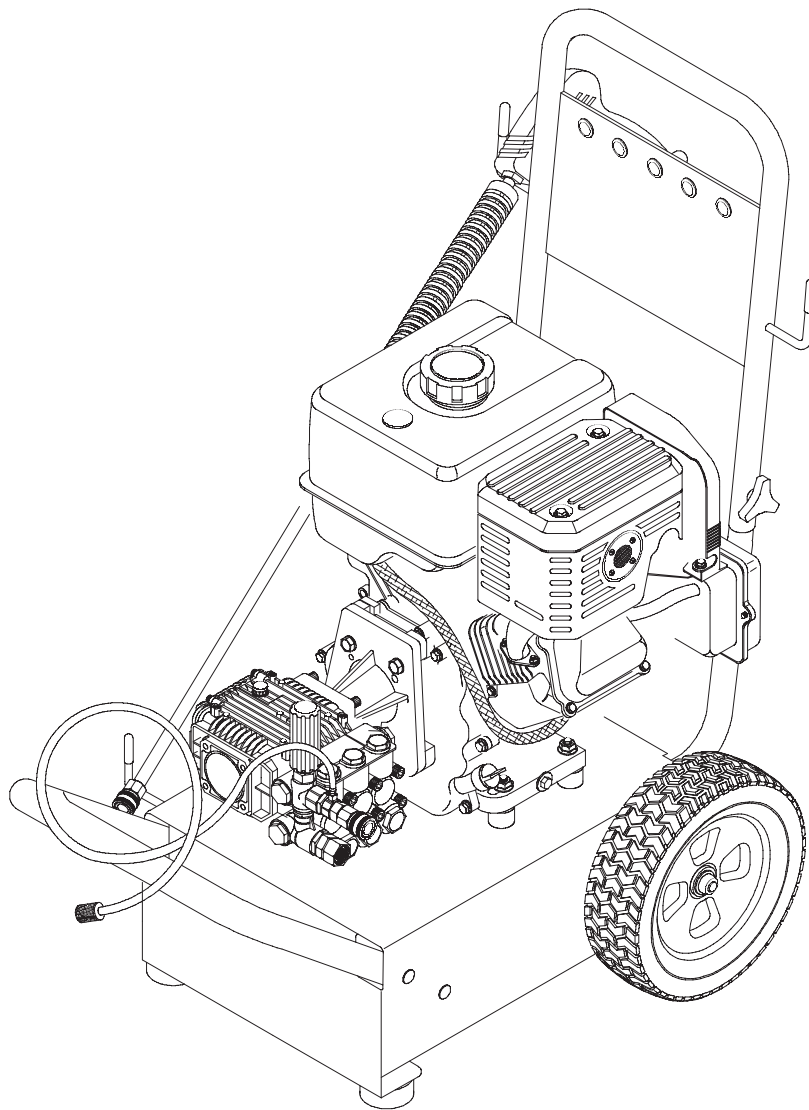

BPW2700

Parts List

Model No. HPP1779-0, BPW2700
IPL No. 192055GS Rev 3 (11/11/2003)

Pressure Washer

Item	Part #	Description	Item	Part #	Description
1	B190336GS	BASE	13	192123GS	KIT,Vibration Mount
2	BB1982GS	BUMPER	14	B4805GS	HOSE
3	63281GS	KEY	15	187978GS	KIT, Upper Handle Hardware
4	192134GS	KIT, Engine Mounting Hardware	16	192125GS	KIT, Pushnut
5	BB1981GS	HANDLE, Lower	17	192135GS	KIT, Garden Hose Inlet
6	B190293GS	HANDLE, Upper	18	B3858GS	WAND, Quick Disconnect
7	30809GS	GROMMET	19	B1436BGS	GUN
8	192126GS	KIT,Vinyl Cap	20	95458GS	FITTING, Quick Disconnect
9	192129GS	KIT, Lower Handle Hardware	21	192124GS	KIT,Wheel
10	192130GS	KIT, Bumper Mounting Hardware	22	B2126AGS	ASSY, Pump
11	186301GS	KIT, QD Spray Nozzles	23	192136GS	KIT,Thermal Relief
12	192132GS	KIT, Pump Mounting Hardware	24	192168GS	KIT, Chemical Hose
			900	Contact Engine Manufacturer

Items Not Shown

Part #	Description
191806GS	MANUAL, Owners
192055GS	MANUAL, Parts List
MS6669	MANUAL, Engine
192138GS	KIT, Decals
191922GS	KIT, Maintenance
192015GS	HOSE, Fitting
87815GS	GOGGLES
BB3061BGS	BOTTLE, Oil, Engine

Kits include all parts shown in frames.

Pump

Item	Part #	Description
I	116B2126GS	OIL SEAL, Square
A	193955GS	KIT, Valve
B	11287628PGS	OIL CAP/DIPSTICK
C	10387628PGS	O-RING
D	193956GS	KIT, Support Ring & Seals
E	193724GS	KIT, Hose Tail
F	153B2126GS	UNLOADER, Complete
G	250B2327GS	KIT, O-Rings, Unloader