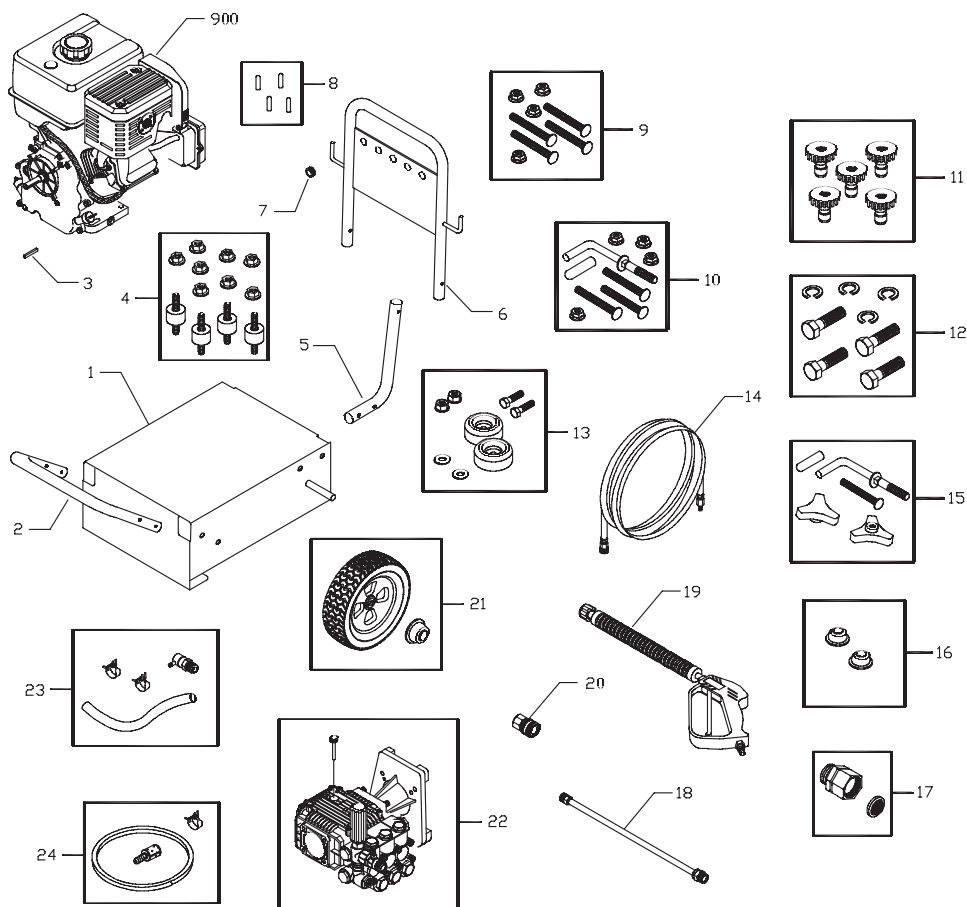

BPW2700

Parts List

Model No. HPP1779-0, BPW2700
IPL No. 192055GS Rev 3 (11/11/2003)

Pressure Washer

Item	Part #	Description	Item	Part #	Description
1	B190336GS	BASE	13	192123GS	KIT,Vibration Mount
2	BB1982GS	BUMPER	14	B4805GS	HOSE
3	63281GS	KEY	15	187978GS	KIT, Upper Handle Hardware
4	192134GS	KIT, Engine Mounting Hardware	16	192125GS	KIT, Pushnut
5	BB1981GS	HANDLE, Lower	17	192135GS	KIT, Garden Hose Inlet
6	B190293GS	HANDLE, Upper	18	B3858GS	WAND, Quick Disconnect
7	30809GS	GROMMET	19	B1436BGS	GUN
8	192126GS	KIT,Vinyl Cap	20	95458GS	FITTING, Quick Disconnect
9	192129GS	KIT, Lower Handle Hardware	21	192124GS	KIT,Wheel
10	192130GS	KIT, Bumper Mounting Hardware	22	B2126AGS	ASSY, Pump
11	186301GS	KIT, QD Spray Nozzles	23	192136GS	KIT,Thermal Relief
12	192132GS	KIT, Pump Mounting Hardware	24	192168GS	KIT, Chemical Hose
			900	Contact Engine Manufacturer

Items Not Shown

Part #	Description
191806GS	MANUAL, Owners
192055GS	MANUAL, Parts List
MS6669	MANUAL, Engine
192138GS	KIT, Decals
191922GS	KIT, Maintenance
192015GS	HOSE, Fitting
87815GS	GOGGLES
BB3061BGS	BOTTLE, Oil, Engine

Kits include all parts shown in frames.

Pump

Item	Part #	Description
I	116B2126GS	OIL SEAL, Square
A	193955GS	KIT, Valve
B	11287628PGS	OIL CAP/DIPSTICK
C	10387628PGS	O-RING
D	193956GS	KIT, Support Ring & Seals
E	193724GS	KIT, Hose Tail
F	153B2126GS	UNLOADER, Complete
G	250B2327GS	KIT, O-Rings, Unloader

NOTE: Item letters A - G are service kits and include all parts shown within the box.

NOTES